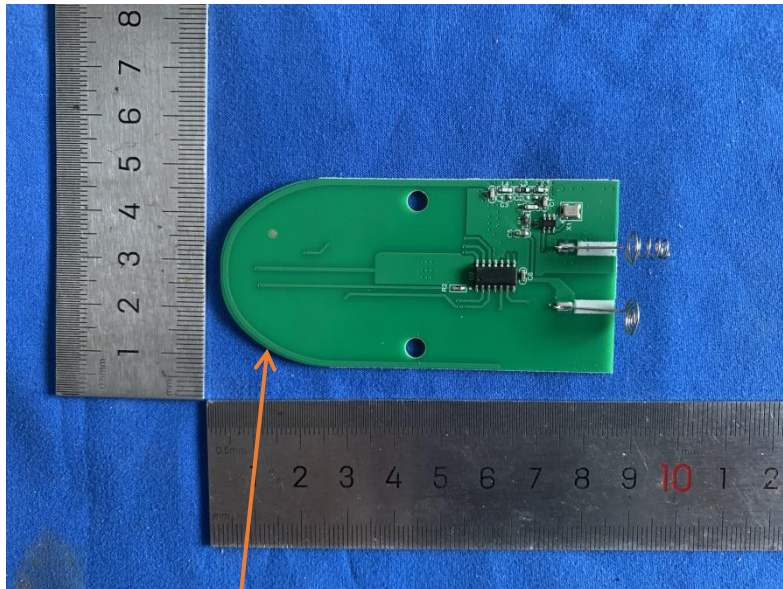

# Internal photographs

FCC ID: 2A6TK-S23

Antenna