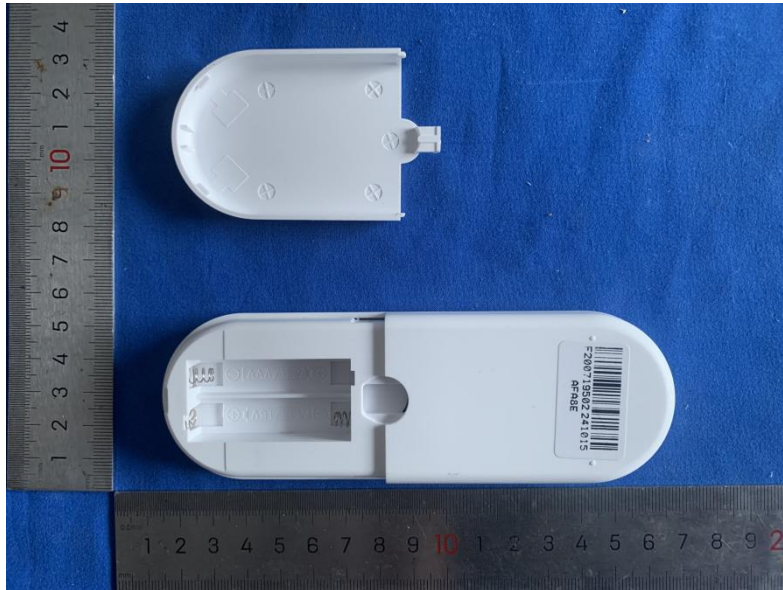

# Internal photographs

FCC ID: 2A6TK-S23

Antenna