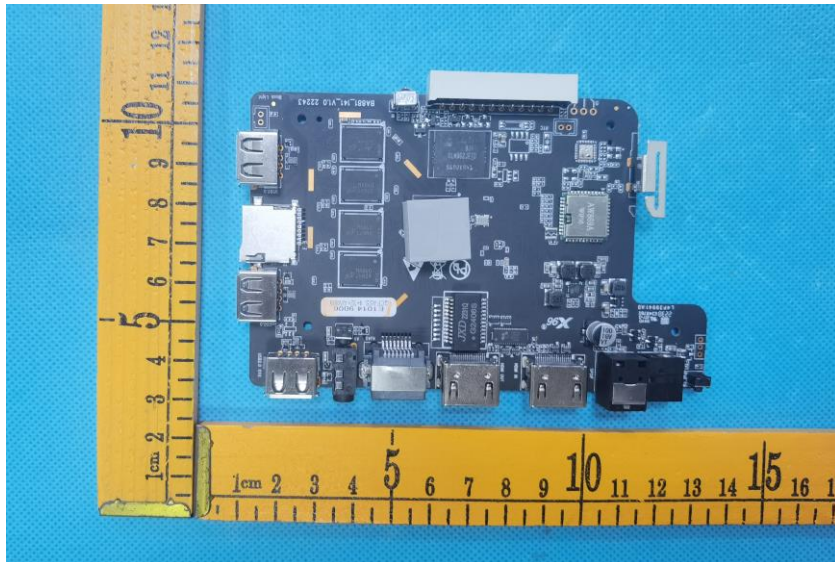

Project No.: ZKT-221114L8450-01
FCC ID: 2A6T2-X98HPRO

Project No.: ZKT-221114L8450-01
FCC ID: 2A6T2-X98HPRO