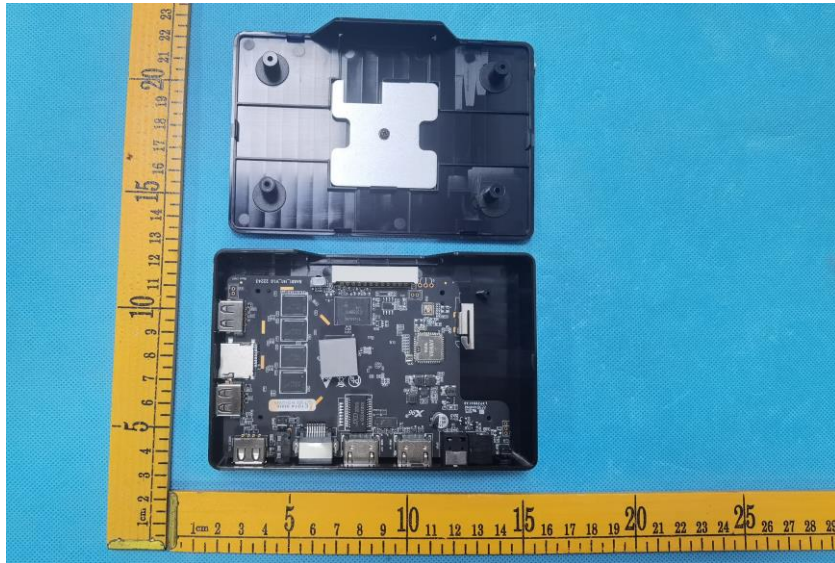

Project No.: ZKT-221114L8450-01
FCC ID: 2A6T2-X98HPRO

Project No.: ZKT-221114L8450-01
FCC ID: 2A6T2-X98HPRO