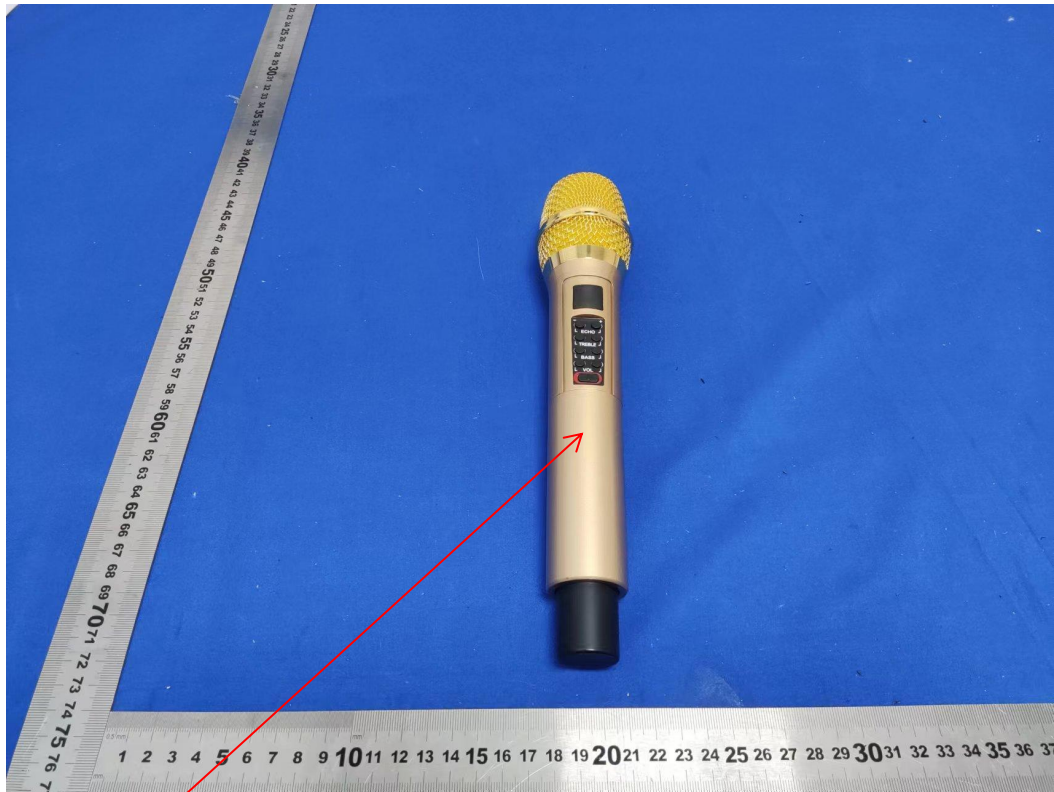

Label and Label Location

FCC ID:2A6SX-VC545

L*W: 10mm*5mm

label and White font