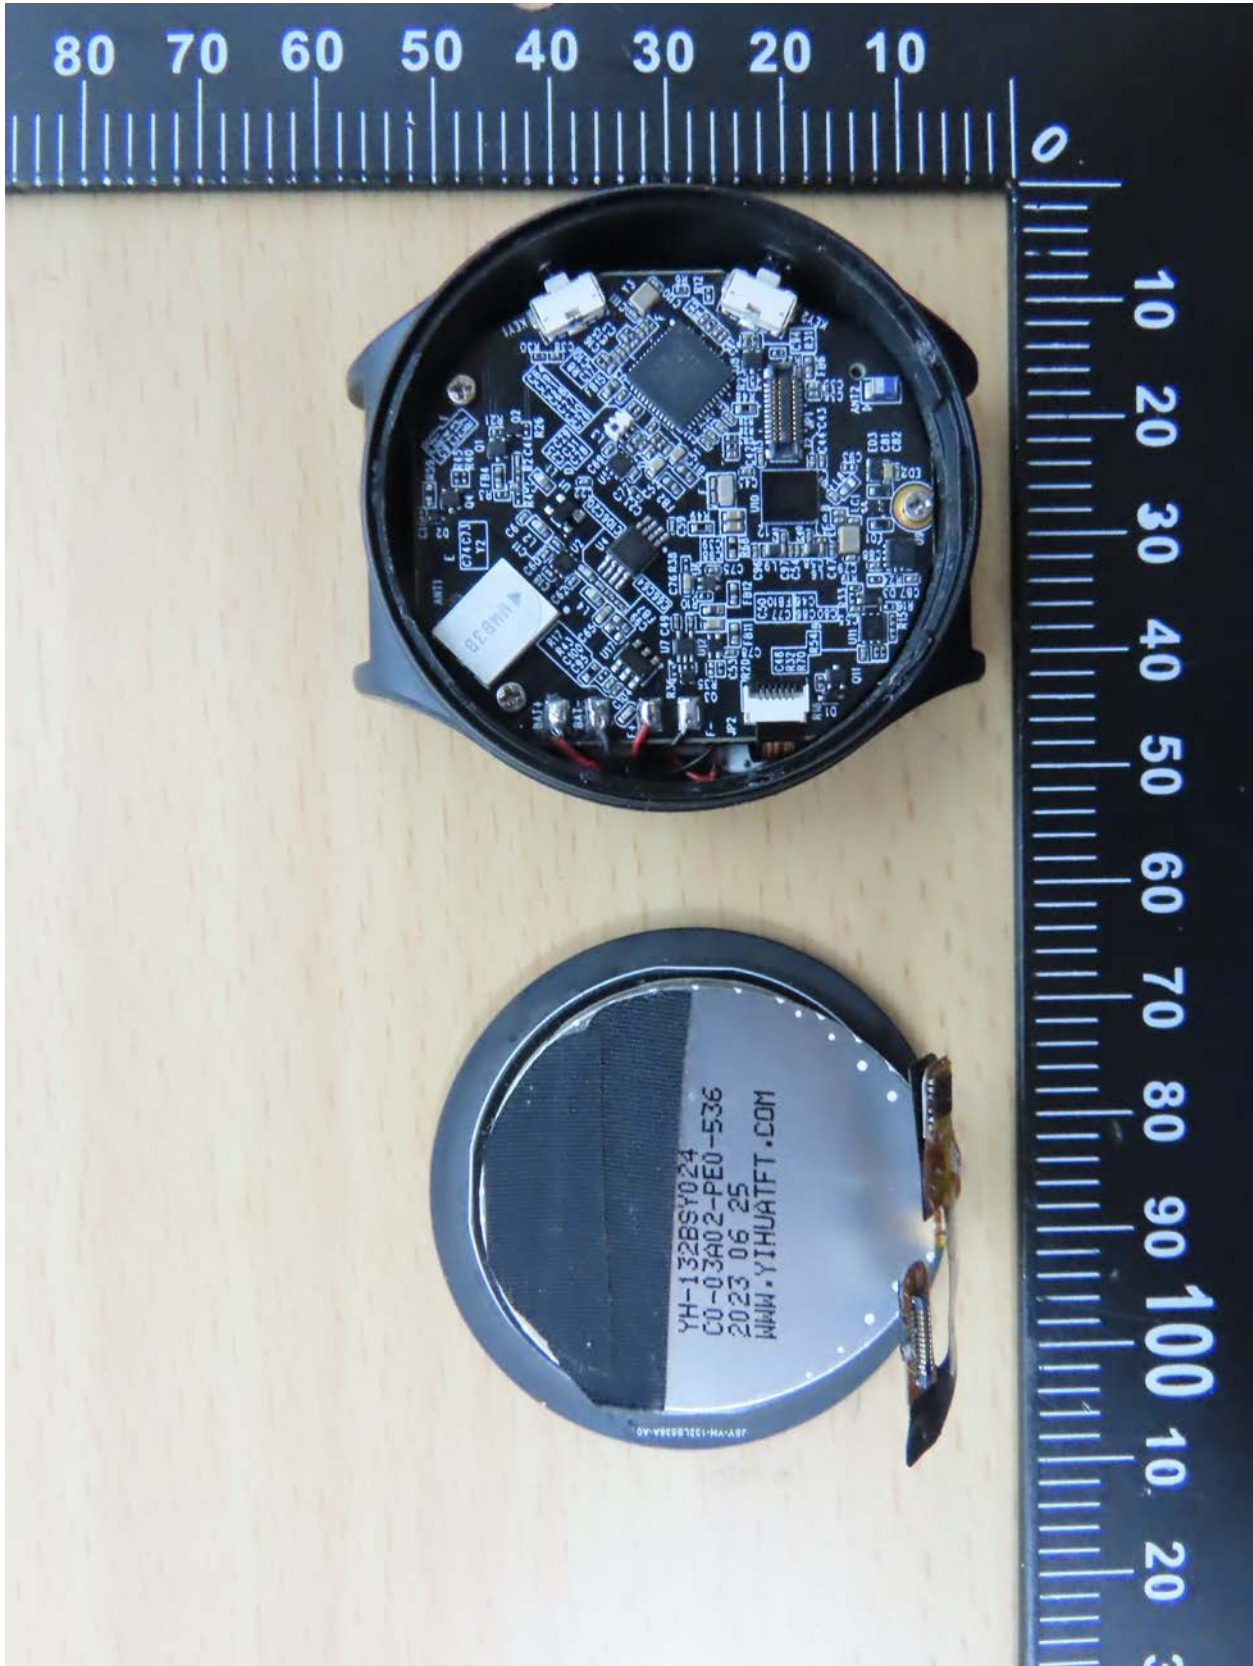

Registration number: W6M22405-23455-FCC

FCC ID: 2A6S5- GT320

Internal Photos

Registration number: W6M22405-23455-FCC  
FCC ID: 2A6S5- GT320

Registration number: W6M22405-23455-FCC  
FCC ID: 2A6S5- GT320

Registration number: W6M22405-23455-FCC  
FCC ID: 2A6S5- GT320

Registration number: W6M22405-23455-FCC  
FCC ID: 2A6S5- GT320

Registration number: W6M22405-23455-FCC  
FCC ID: 2A6S5- GT320

Registration number: W6M22405-23455-FCC  
FCC ID: 2A6S5- GT320

Registration number: W6M22405-23455-FCC  
FCC ID: 2A6S5- GT320