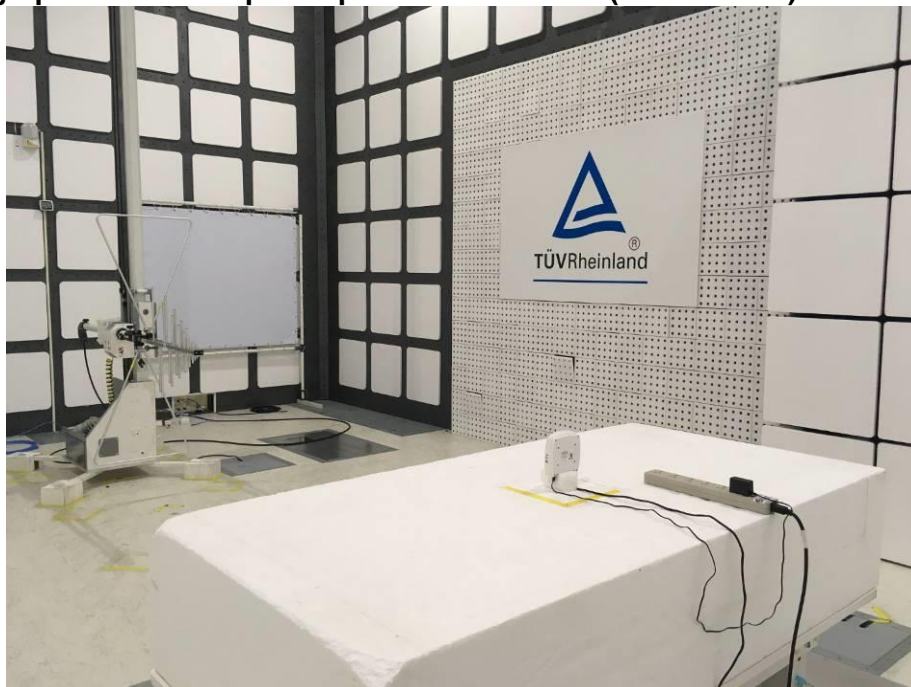

Product: UWB Anchor

Type Identification: GA-210

Photograph 1: Test Setup for Spurious Emissions (Front View 1)

Photograph 2: Test Setup for Spurious Emissions (Front View 2)

Product: UWB Anchor

Type Identification: GA-210

Photograph 3: Test Setup for Spurious Emissions (Back View 1)

Photograph 4: Test Setup for Spurious Emissions (Back View 2)

Product: UWB Anchor

Type Identification: GA-210

Photograph 5: Test Setup for Spurious Emissions (Back View 3)

Photograph 6: Test Setup for Spurious Emissions (Back View 4)

Product: UWB Anchor

Type Identification: GA-210

Photograph 7: Test Setup for Mains Conducted Emissions (Front View)

Photograph 8: Test Setup for Mains Conducted Emissions (Back View)