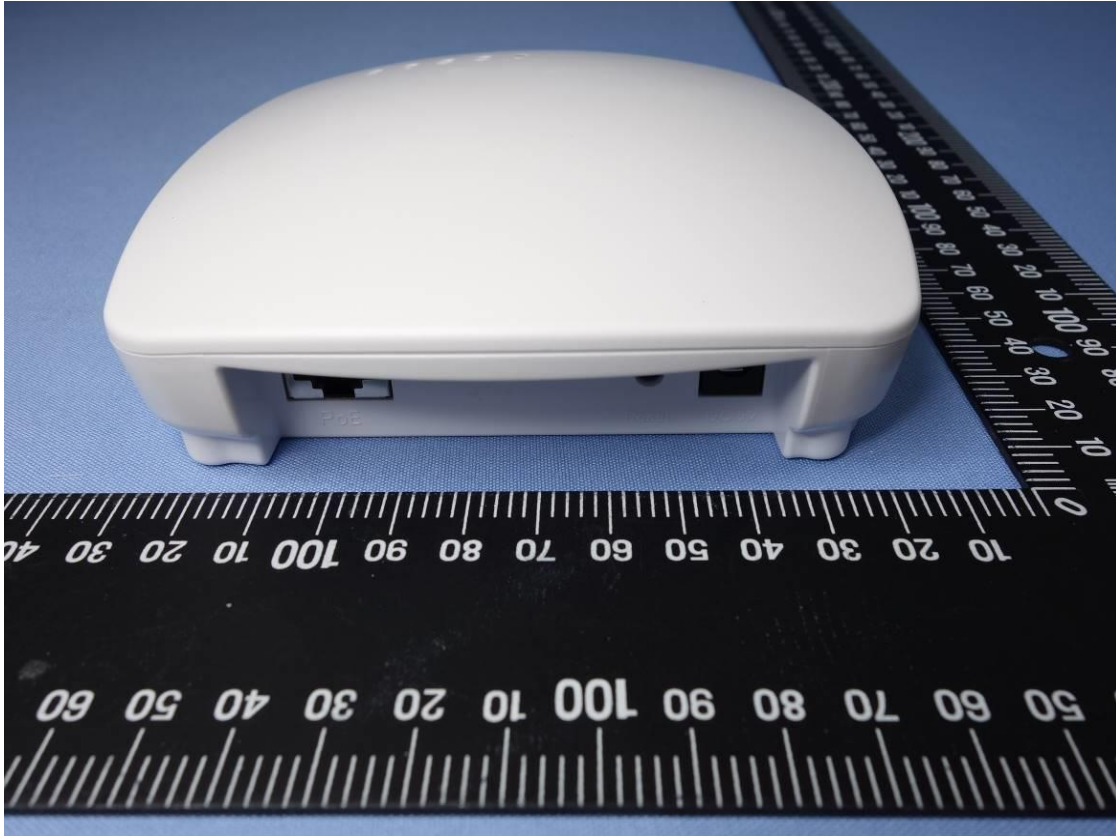

Product: UWB Anchor  
Type Identification: GA-210

Product: UWB Anchor

Type Identification: GA-210

Product: UWB Anchor

Type Identification: GA-210