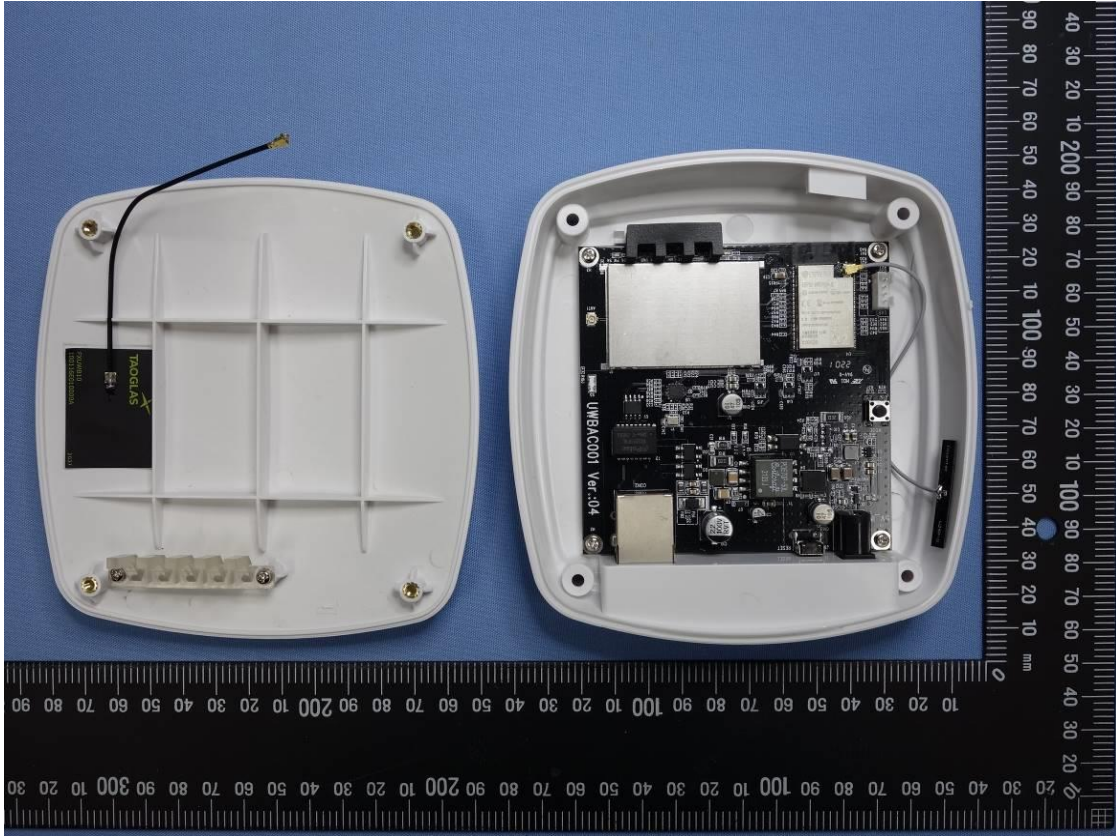

Product: UWB Anchor
Type Identification: GA-210

Product: UWB Anchor
Type Identification: GA-210

Product: UWB Anchor

Type Identification: GA-210

Product: UWB Anchor

Type Identification: GA-210

Product: UWB Anchor
Type Identification: GA-210

Product: UWB Anchor
Type Identification: GA-210

Product: UWB Anchor

Type Identification: GA-210