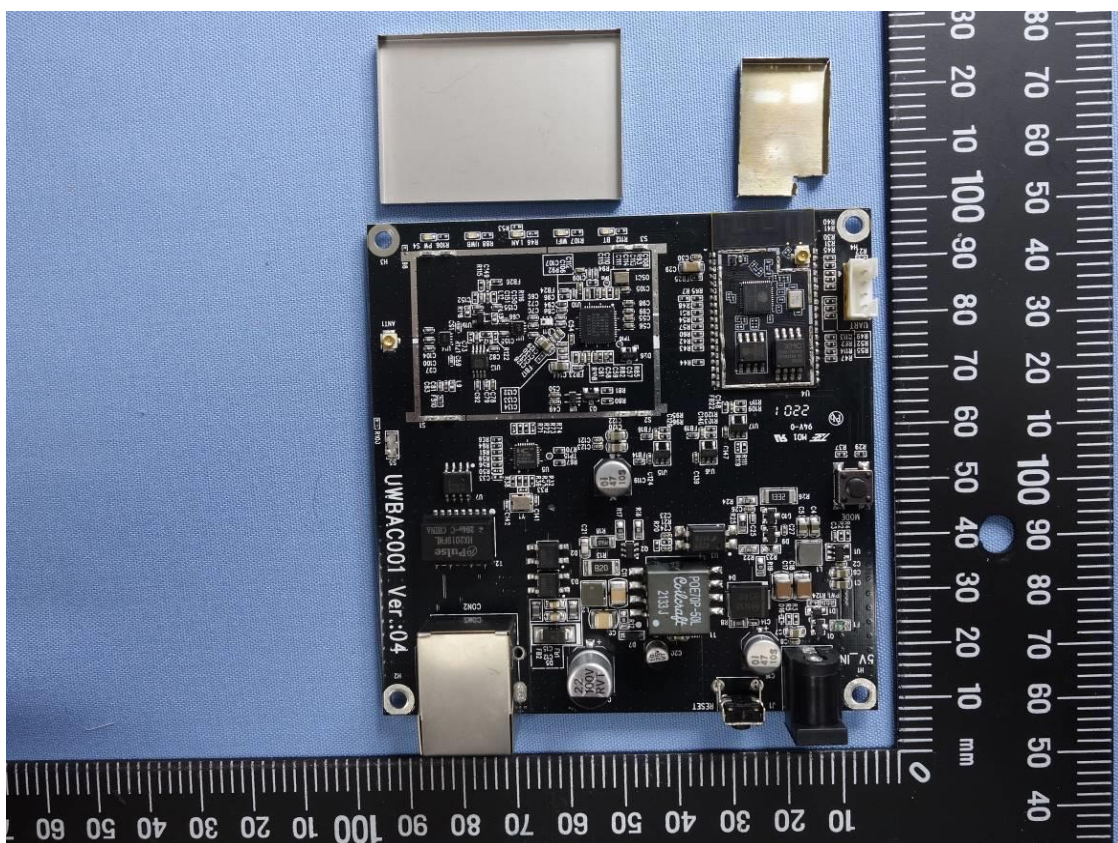

Product: UWB Anchor
Type Identification: GA-210

Product: UWB Anchor
Type Identification: GA-210

Product: UWB Anchor

Type Identification: GA-210

Product: UWB Anchor

Type Identification: GA-210

Product: UWB Anchor
Type Identification: GA-210

Product: UWB Anchor
Type Identification: GA-210

Product: UWB Anchor

Type Identification: GA-210