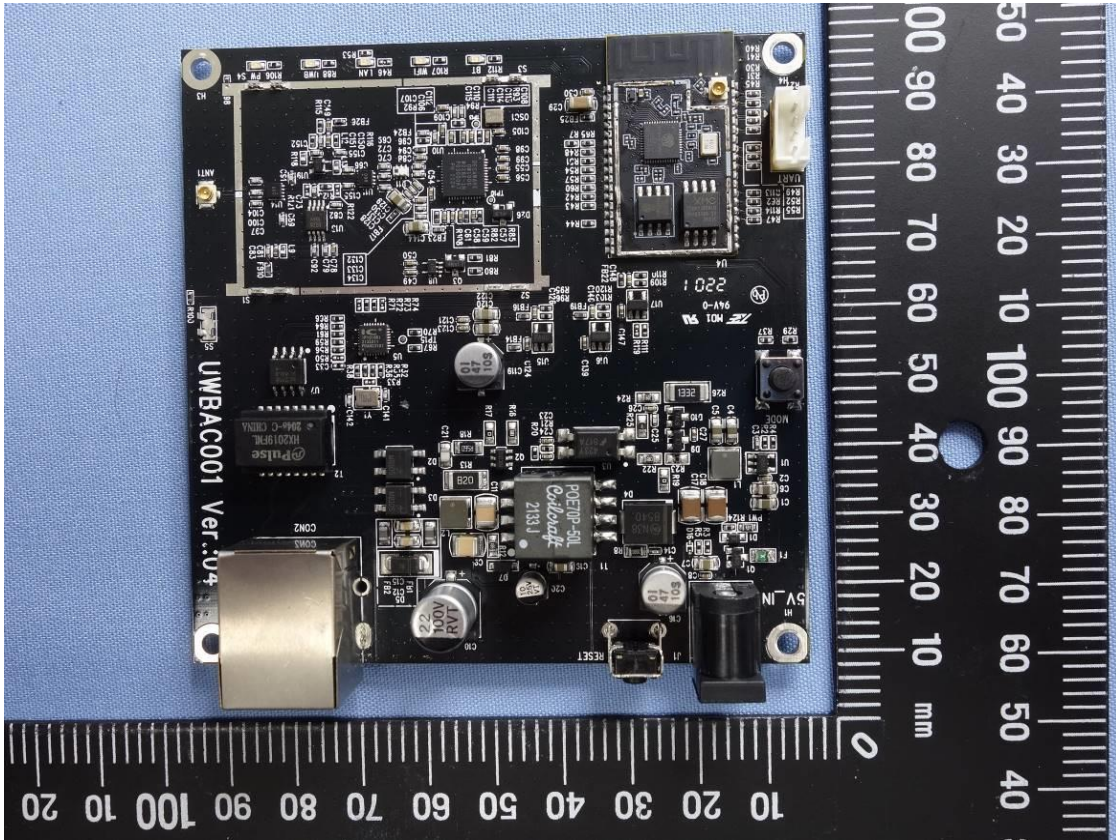

Product: UWB Anchor
Type Identification: GA-210

Product: UWB Anchor
Type Identification: GA-210

Product: UWB Anchor

Type Identification: GA-210

Product: UWB Anchor

Type Identification: GA-210

Product: UWB Anchor
Type Identification: GA-210

Product: UWB Anchor
Type Identification: GA-210

Product: UWB Anchor

Type Identification: GA-210