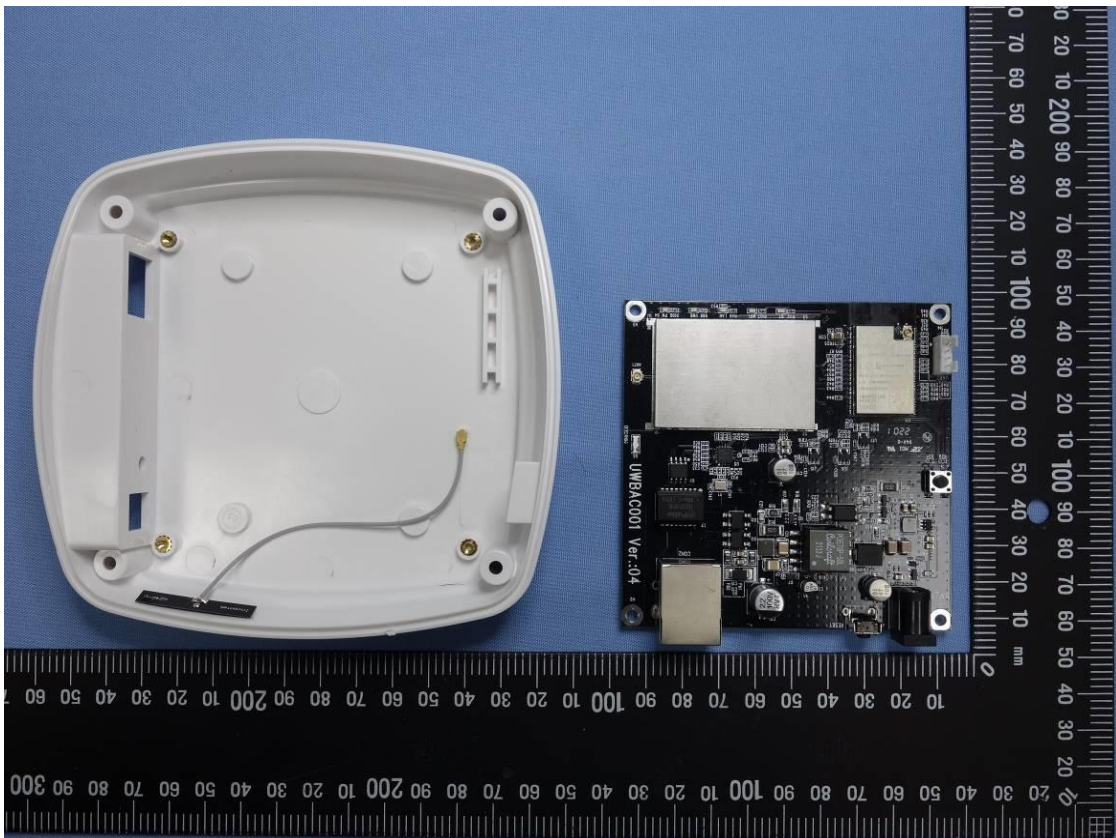

Product: UWB Anchor
Type Identification: GA-210

Product: UWB Anchor
Type Identification: GA-210

Product: UWB Anchor

Type Identification: GA-210

Product: UWB Anchor

Type Identification: GA-210

Product: UWB Anchor
Type Identification: GA-210

Product: UWB Anchor
Type Identification: GA-210

Product: UWB Anchor

Type Identification: GA-210