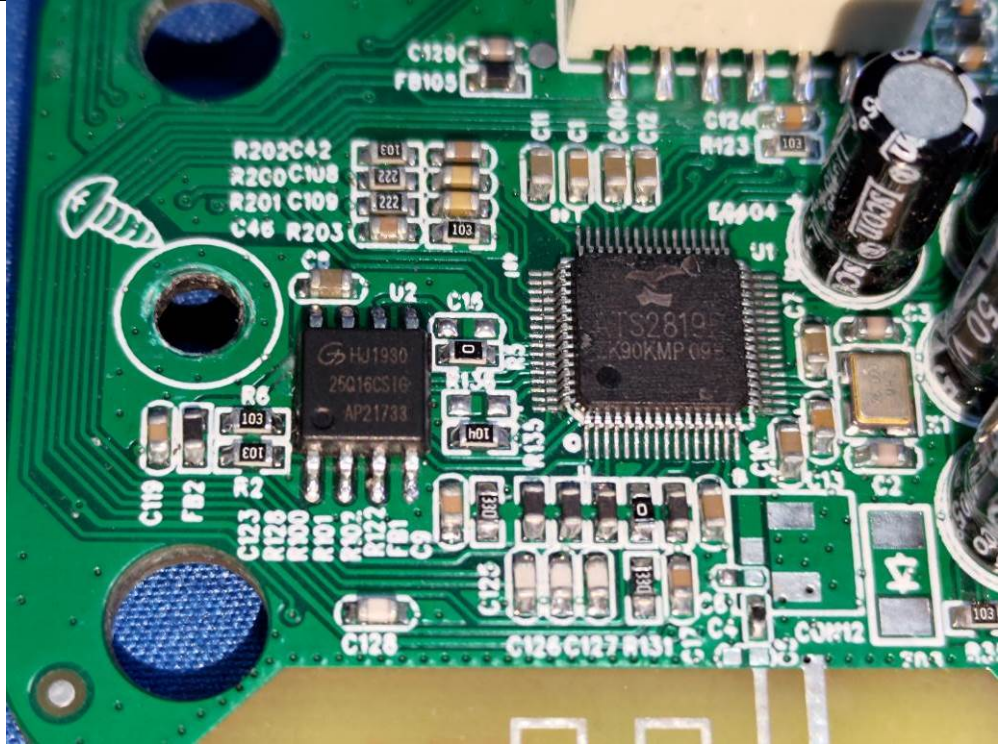

Appendix- MX-SB140BT21-Photos

2.2. EUT – Internal View Model MX-SB140BT21  
FCC ID: 2A6R4-MXSB140BT21B

Appendix- MX-SB140BT21-Photos

---

Appendix- MX-SB140BT21-Photos

## Appendix- MX-SB140BT21-Photos

Appendix- MX-SB140BT21-Photos

Appendix- MX-SB140BT21-Photos

Appendix- MX-SB140BT21-Photos

# Appendix- MX-SB140BT21-Photos

Appendix- MX-SB140BT21-Photos

Appendix- MX-SB140BT21-Photos

Appendix- MX-SB140BT21-Photos

====End=====