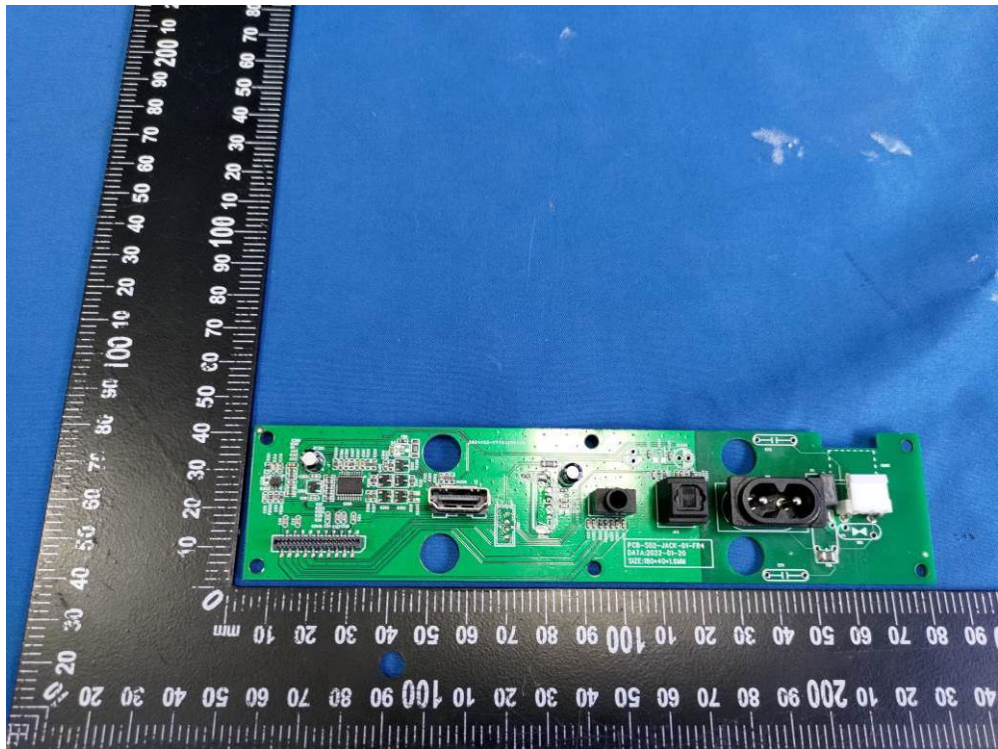

Appendix- MX-SB140BT21-Photos

2.2. EUT – Internal View Model MX-SB140BT21  
FCC ID: 2A6R4-MXSB140BT21B

Appendix- MX-SB140BT21-Photos

---

Appendix- MX-SB140BT21-Photos

## Appendix- MX-SB140BT21-Photos

Appendix- MX-SB140BT21-Photos

Appendix- MX-SB140BT21-Photos

Appendix- MX-SB140BT21-Photos

# Appendix- MX-SB140BT21-Photos

Appendix- MX-SB140BT21-Photos

Appendix- MX-SB140BT21-Photos

Appendix- MX-SB140BT21-Photos

====End=====