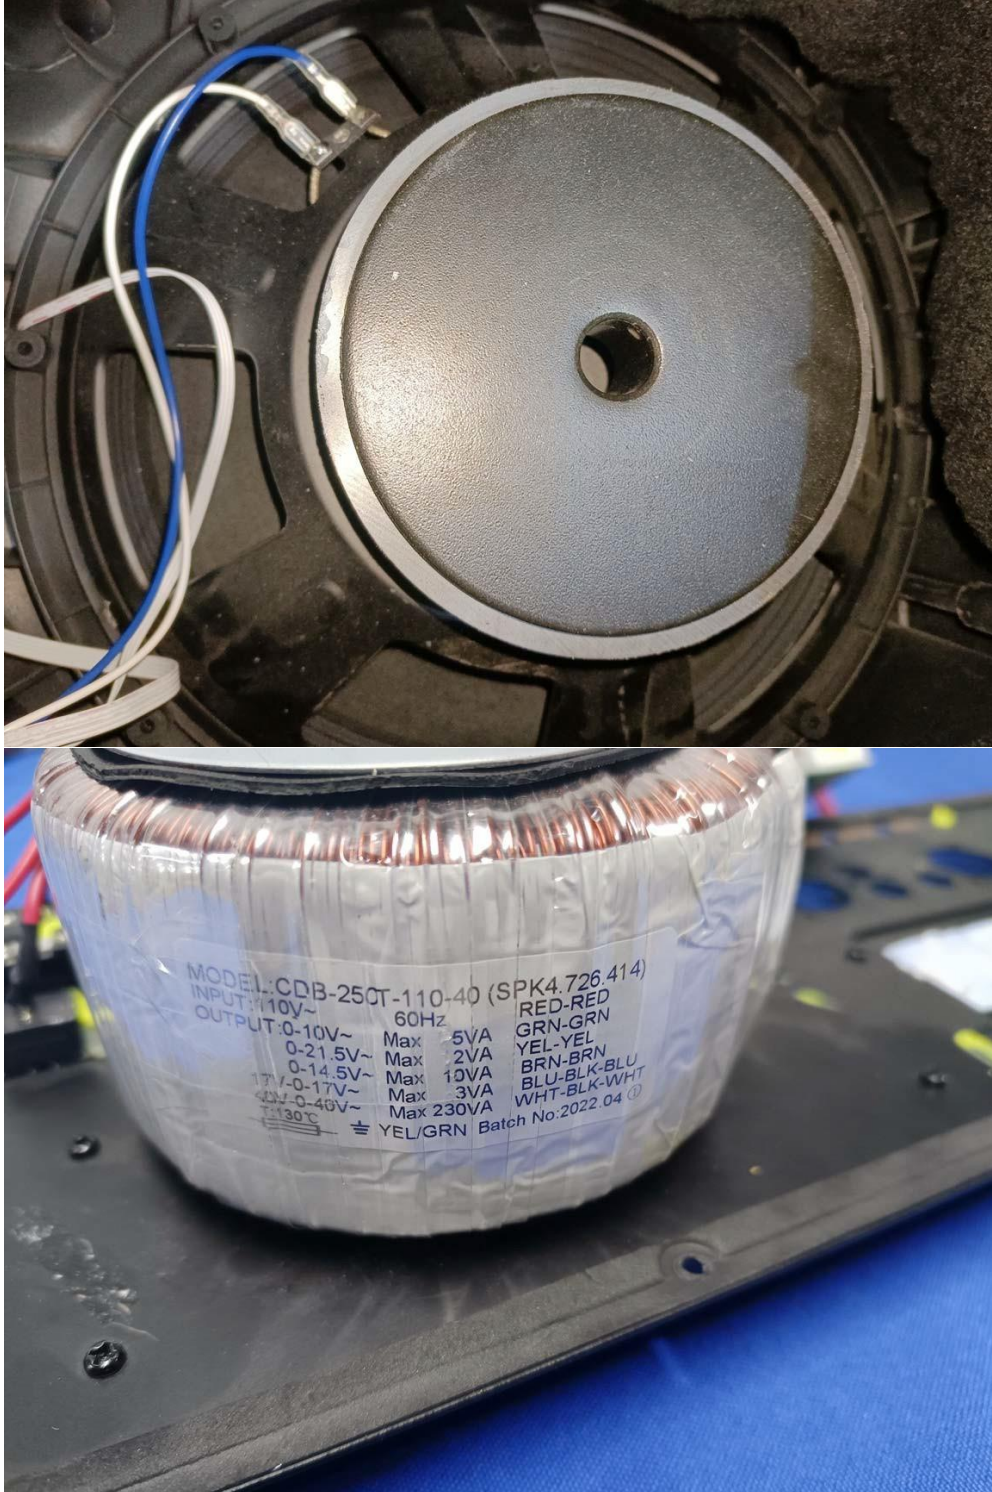

Inside View

The report refers only to the sample tested and does not apply to the bulk.

This report is issued in confidence to the client and it will be strictly treated as such by the SHENZHEN TIMEWAY TESTING LABORATORIES. It may not be reproduced in its entirety or in part and it may not be used for advertising. The client to whom the report is issued may, however, show or send it, or a certified copy thereof prepared by the SHENZHEN TIMEWAY TESTING LABORATORIES, to his customer, supplier or other persons directly concerned. SHENZHEN TIMEWAY TESTING LABORATORIES will not, without the consent of the client, enter into any discussion of correspondence with any third party concerning the contents of the report. In the event of the improper use of the report, the SHENZHEN TIMEWAY TESTING LABORATORIES reserves the rights to withdraw it and to adopt any other remedies which may be appropriate.