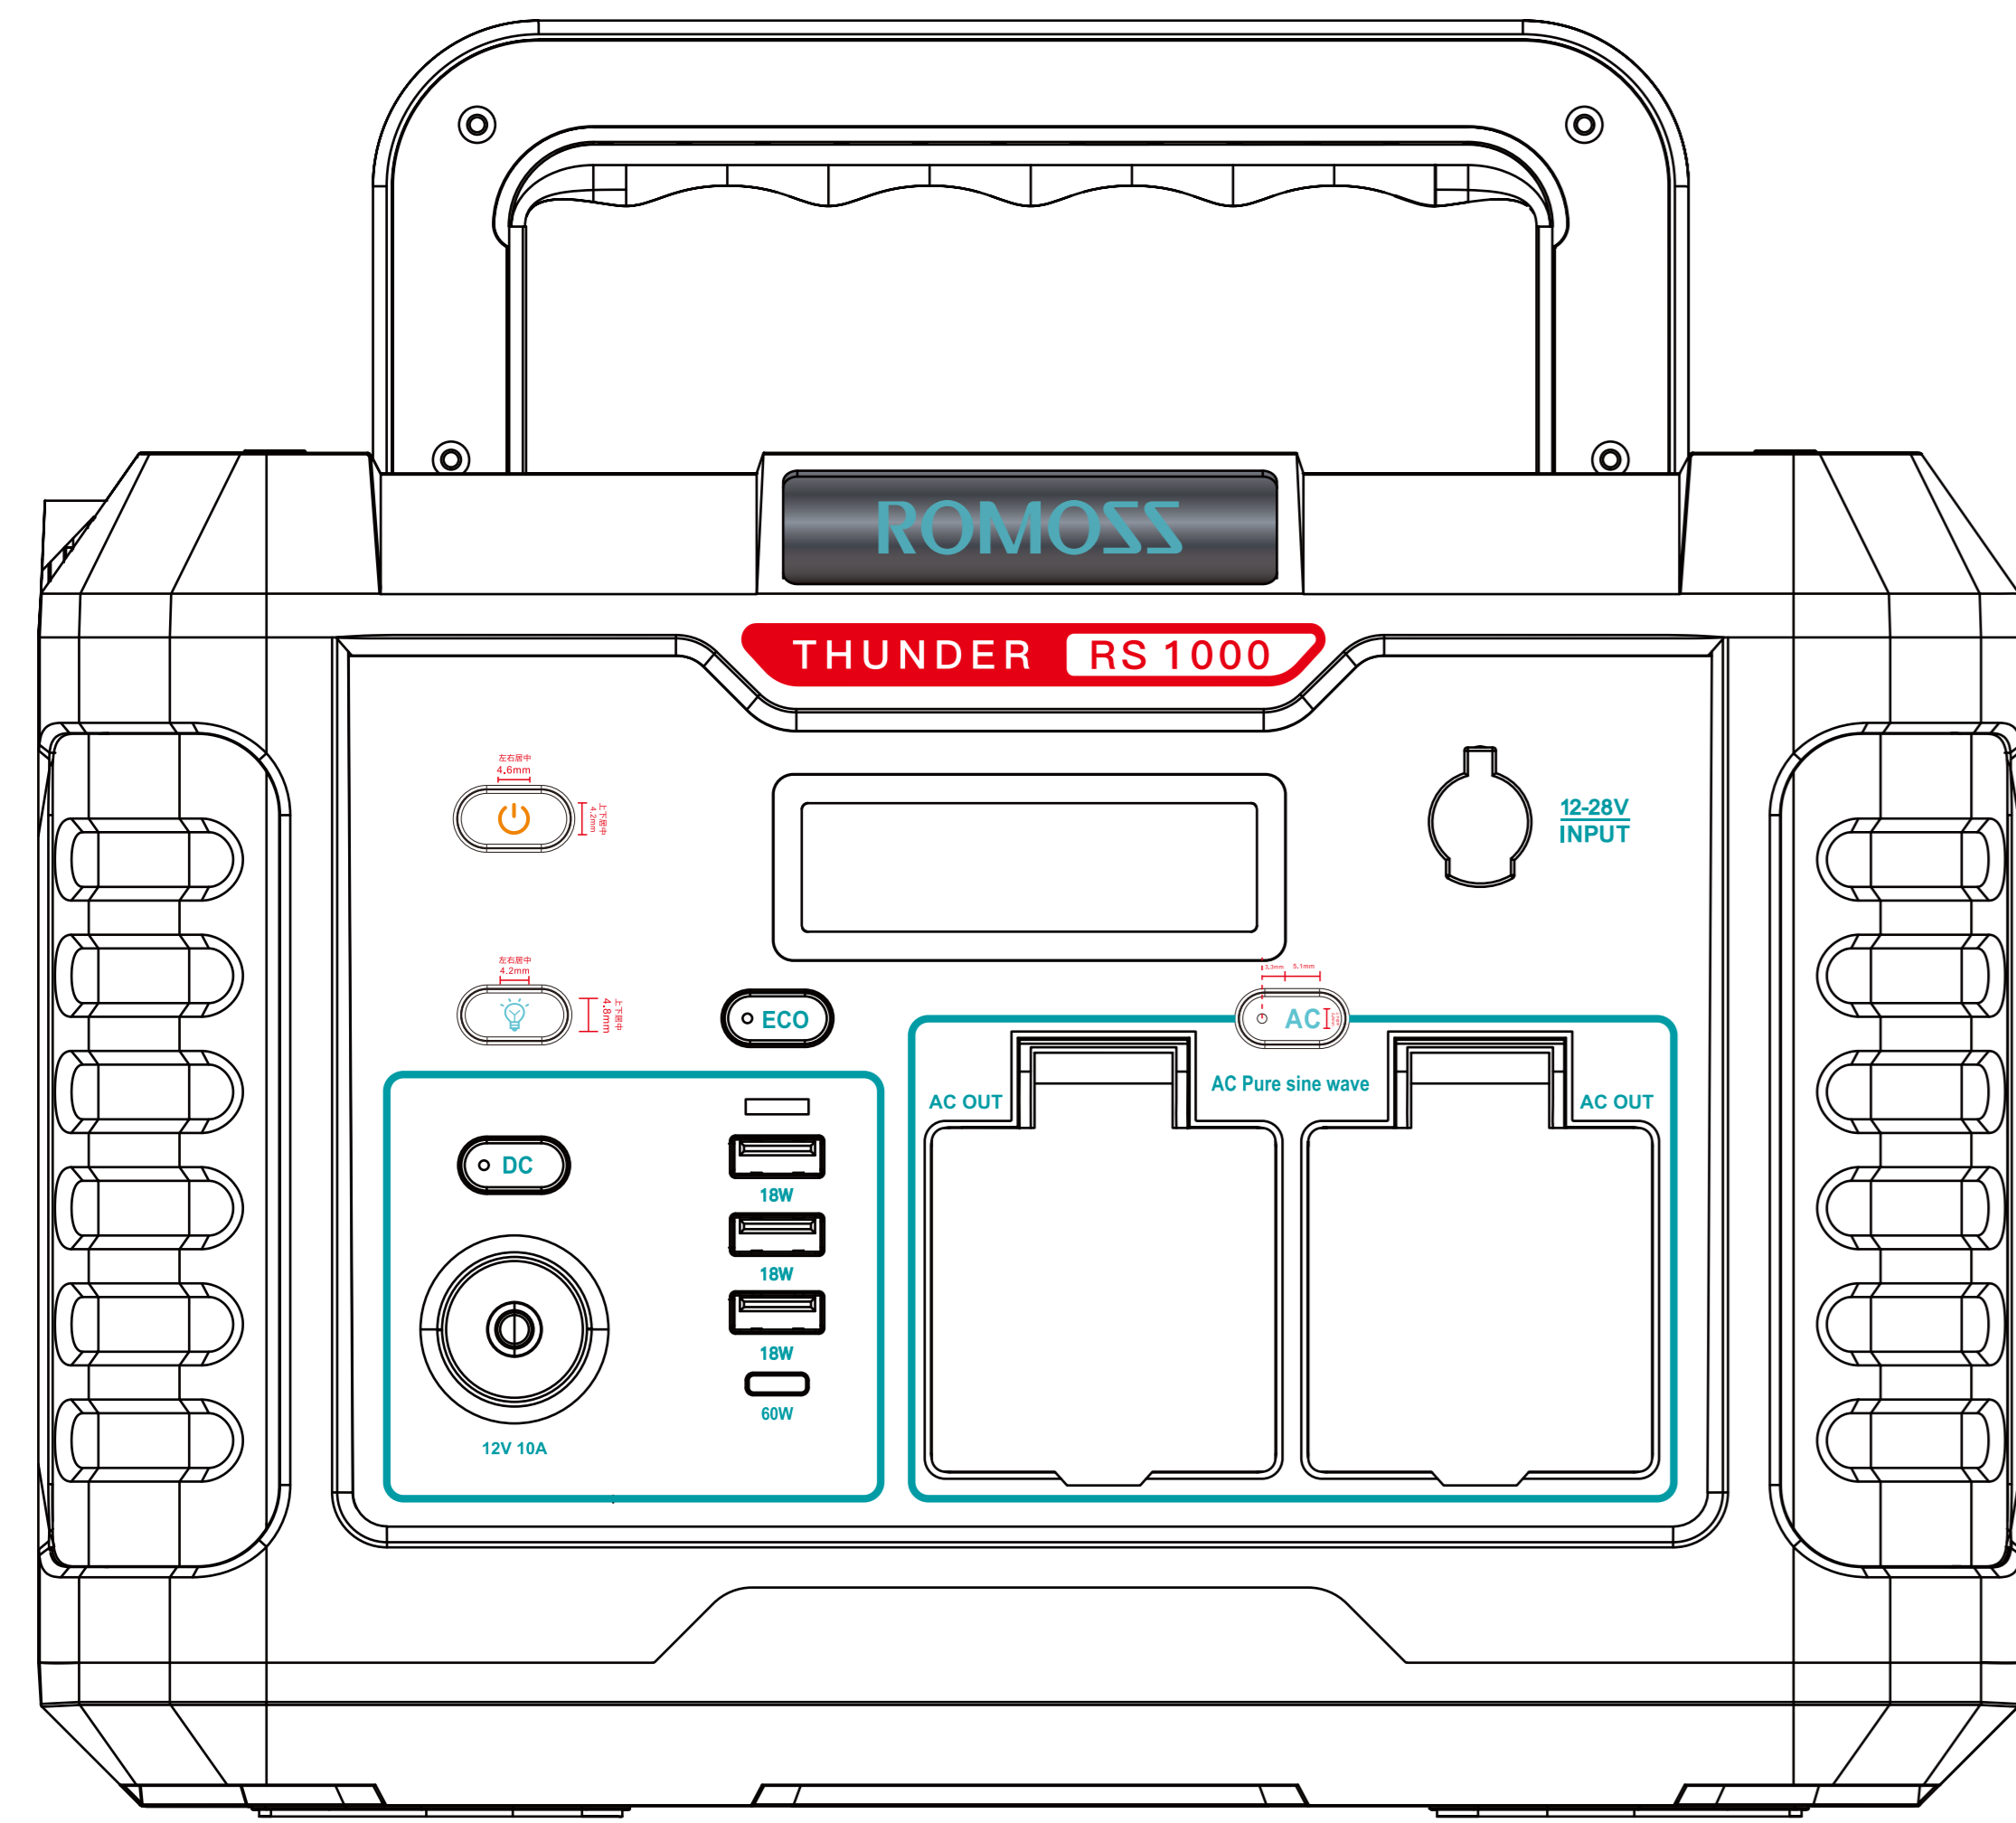

顶面

Label size: 119.65*117.65mm
Label location