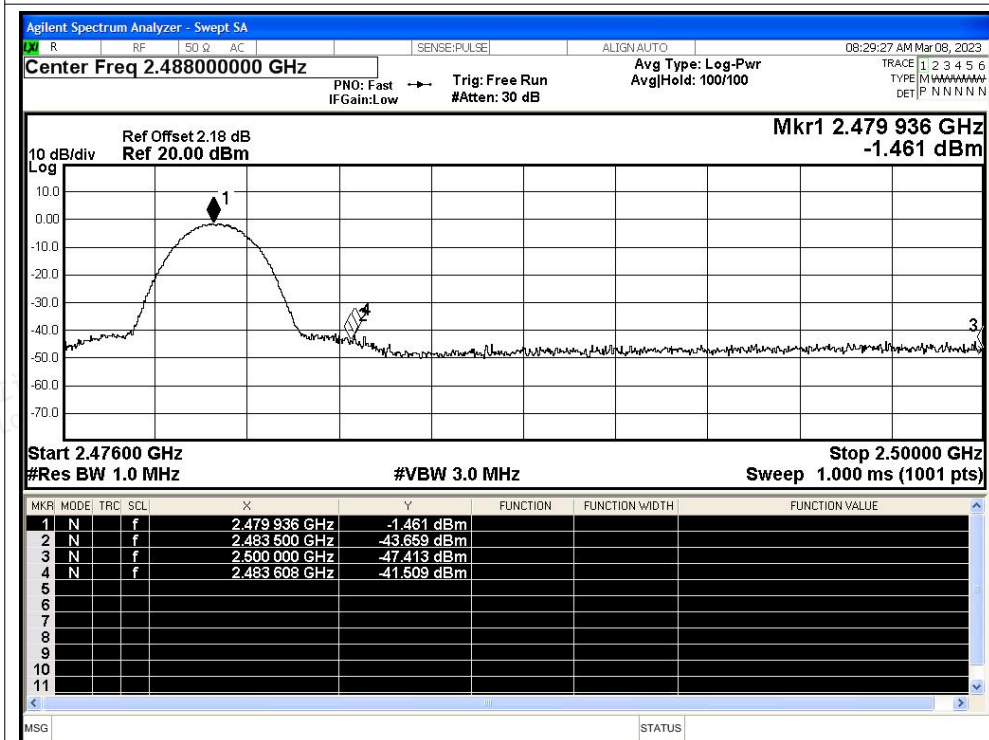

Scan code to check authenticity

Restrict Band NVNT 2-DH5 2480MHz Ant1 No-Hopping Peak

Restrict Band NVNT 2-DH5 2480MHz Ant1 No-Hopping Average

Restrict Band NVNT 3-DH5 2402MHz Ant1 No-Hopping Peak

Restrict Band NVNT 3-DH5 2402MHz Ant1 No-Hopping Average

Restrict Band NVNT 3-DH5 2480MHz Ant1 No-Hopping Peak

Restrict Band NVNT 3-DH5 2480MHz Ant1 No-Hopping Average

Shenzhen LCS Compliance Testing Laboratory Ltd.

Add: 101, 201 Bldg A & 301 Bldg C, Juji Industrial Park Yabianxueziwei, Shajing Street, Baoan District, Shenzhen, 518000, China