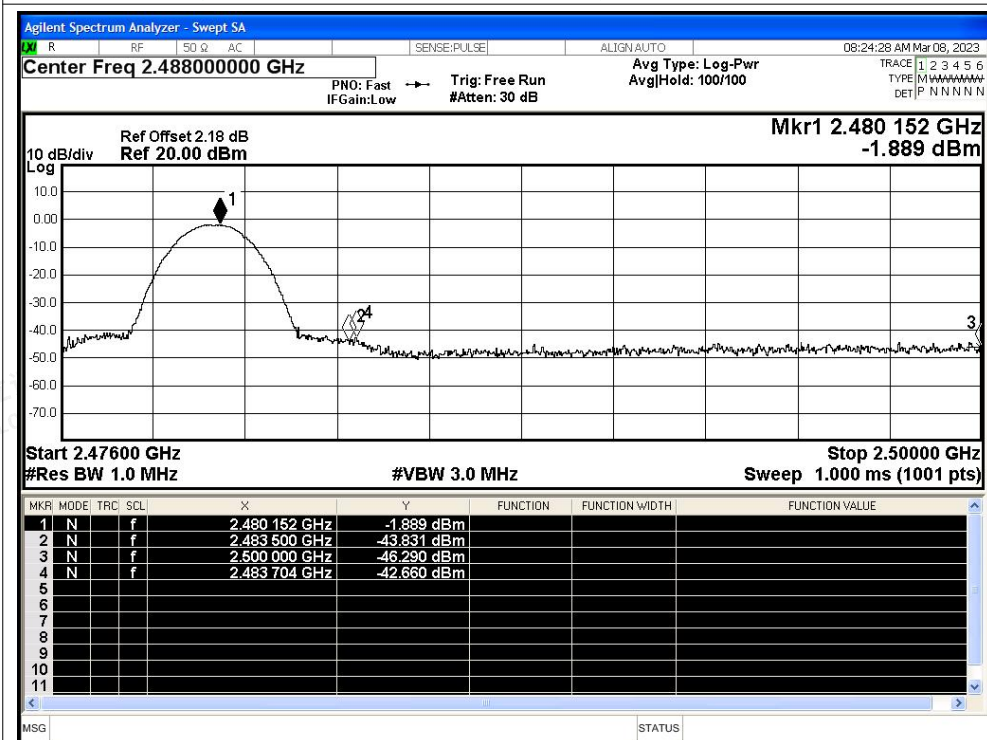

Restrict Band NVNT 1-DH5 2480MHz Ant1 No-Hopping Peak

Restrict Band NVNT 1-DH5 2480MHz Ant1 No-Hopping Average

Restrict Band NVNT 2-DH5 2402MHz Ant1 No-Hopping Peak

Restrict Band NVNT 2-DH5 2402MHz Ant1 No-Hopping Average

Scan code to check authenticity

Restrict Band NVNT 2-DH5 2480MHz Ant1 No-Hopping Peak

Restrict Band NVNT 2-DH5 2480MHz Ant1 No-Hopping Average

Restrict Band NVNT 3-DH5 2402MHz Ant1 No-Hopping Peak

Restrict Band NVNT 3-DH5 2402MHz Ant1 No-Hopping Average

Restrict Band NVNT 3-DH5 2480MHz Ant1 No-Hopping Peak

Restrict Band NVNT 3-DH5 2480MHz Ant1 No-Hopping Average

Shenzhen LCS Compliance Testing Laboratory Ltd.

Add: 101, 201 Bldg A & 301 Bldg C, Juji Industrial Park Yabianxueziwei, Shajing Street, Baoan District, Shenzhen, 518000, China