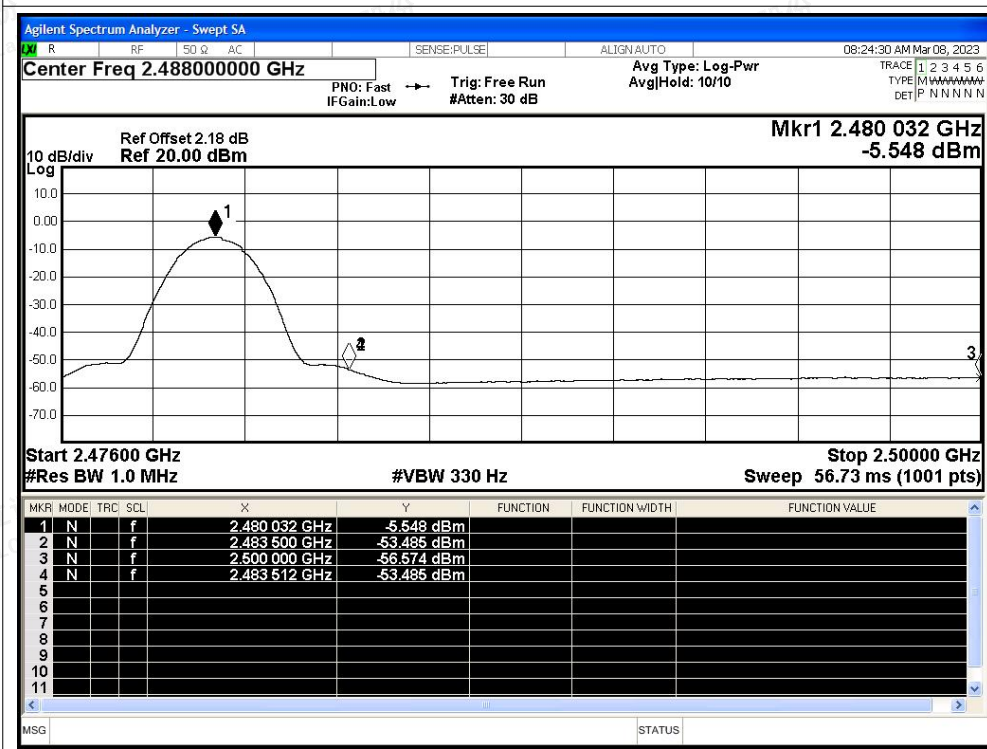

Restrict Band NVNT 1-DH5 2480MHz Ant1 No-Hopping Peak

Restrict Band NVNT 1-DH5 2480MHz Ant1 No-Hopping Average

Restrict Band NVNT 2-DH5 2402MHz Ant1 No-Hopping Peak

Restrict Band NVNT 2-DH5 2402MHz Ant1 No-Hopping Average

Scan code to check authenticity

Restrict Band NVNT 2-DH5 2480MHz Ant1 No-Hopping Peak

Restrict Band NVNT 2-DH5 2480MHz Ant1 No-Hopping Average

Restrict Band NVNT 3-DH5 2402MHz Ant1 No-Hopping Peak

Restrict Band NVNT 3-DH5 2402MHz Ant1 No-Hopping Average