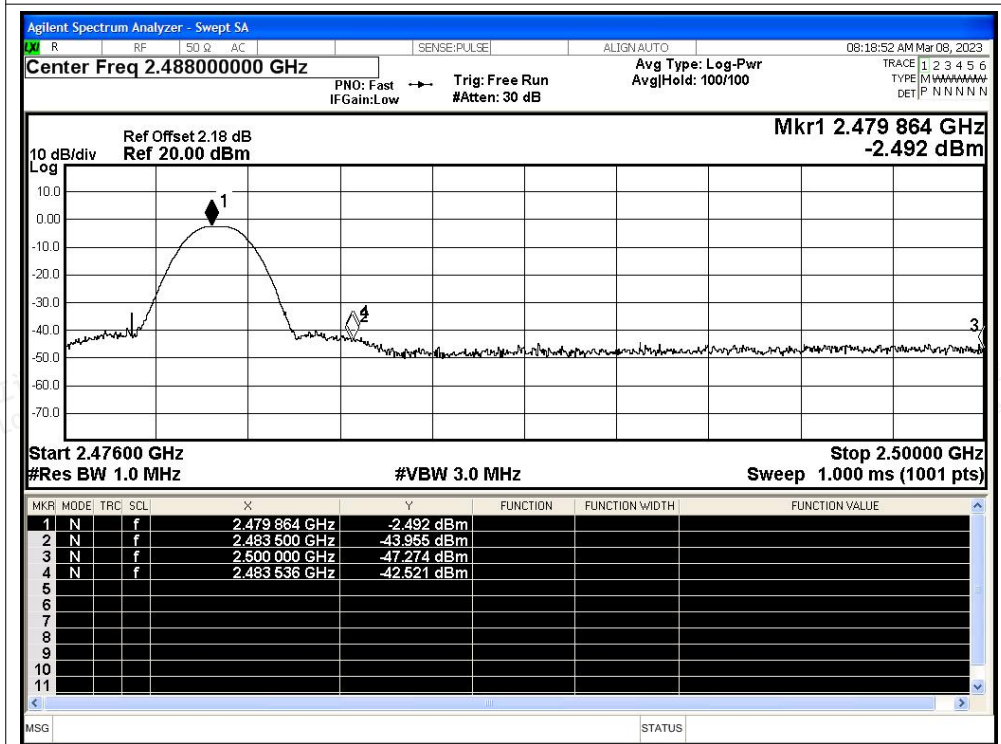

Restrict Band NVNT 1-DH5 2480MHz Ant1 No-Hopping Peak

Restrict Band NVNT 1-DH5 2480MHz Ant1 No-Hopping Average

Restrict Band NVNT 2-DH5 2402MHz Ant1 No-Hopping Peak

Restrict Band NVNT 2-DH5 2402MHz Ant1 No-Hopping Average

Scan code to check authenticity

Restrict Band NVNT 2-DH5 2480MHz Ant1 No-Hopping Peak

Restrict Band NVNT 2-DH5 2480MHz Ant1 No-Hopping Average

Restrict Band NVNT 3-DH5 2402MHz Ant1 No-Hopping Peak

Restrict Band NVNT 3-DH5 2402MHz Ant1 No-Hopping Average