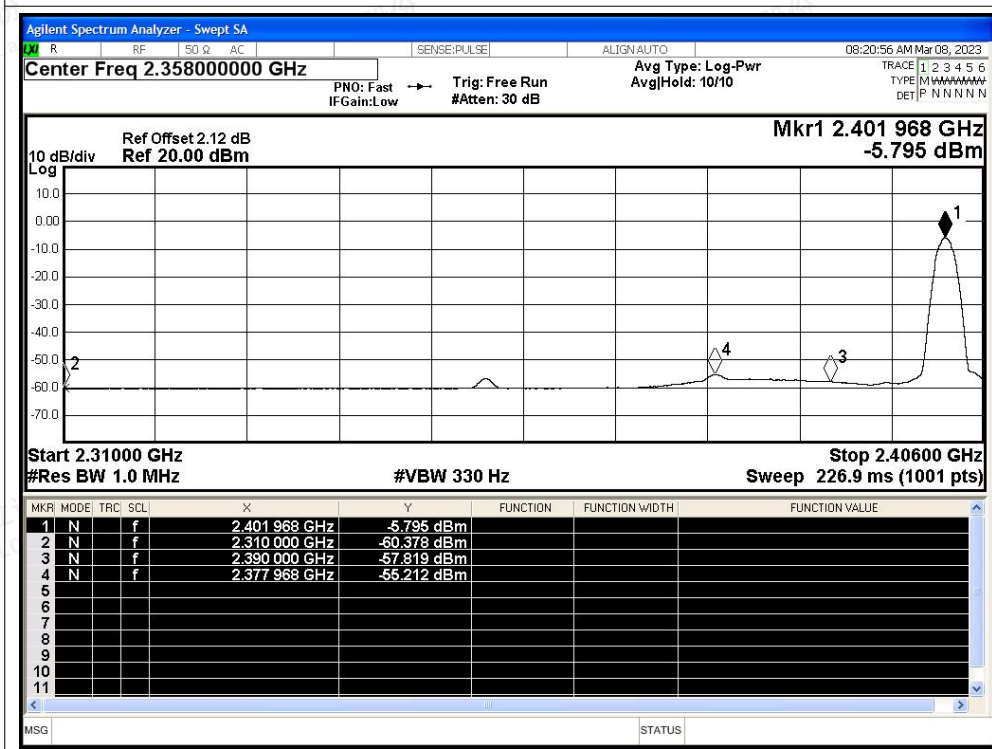

Restrict Band NVNT 1-DH5 2480MHz Ant1 No-Hopping Peak

Restrict Band NVNT 1-DH5 2480MHz Ant1 No-Hopping Average

Restrict Band NVNT 2-DH5 2402MHz Ant1 No-Hopping Peak

Restrict Band NVNT 2-DH5 2402MHz Ant1 No-Hopping Average

Scan code to check authenticity

Restrict Band NVNT 2-DH5 2480MHz Ant1 No-Hopping Peak

Restrict Band NVNT 2-DH5 2480MHz Ant1 No-Hopping Average

Restrict Band NVNT 3-DH5 2402MHz Ant1 No-Hopping Peak

Restrict Band NVNT 3-DH5 2402MHz Ant1 No-Hopping Average