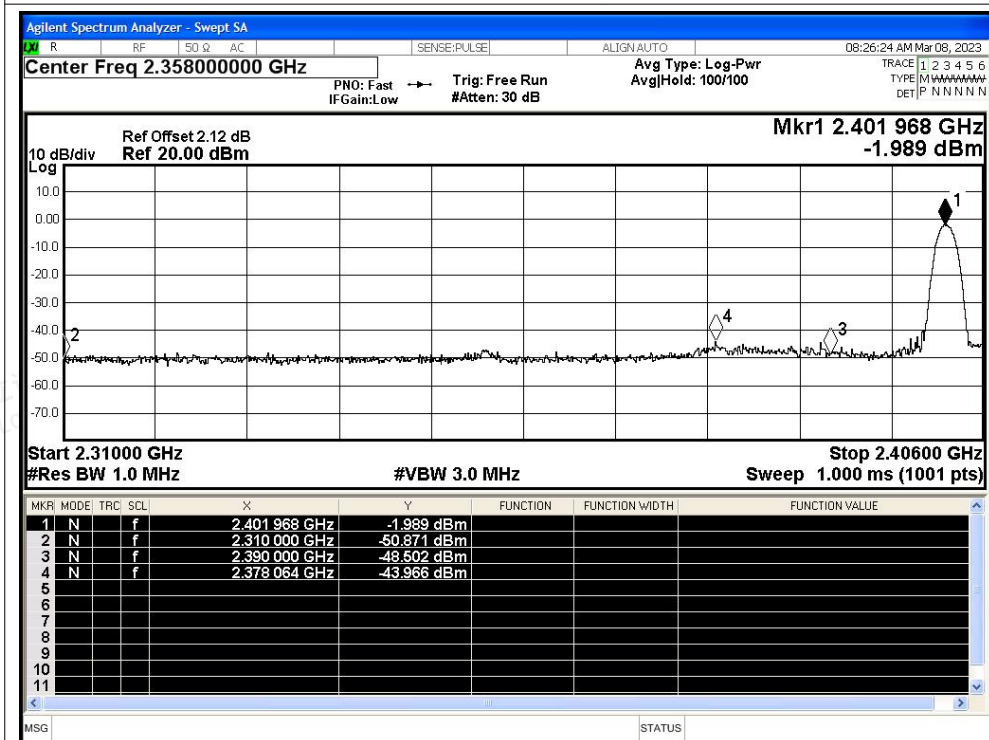

Scan code to check authenticity

Restrict Band NVNT 2-DH5 2480MHz Ant1 No-Hopping Peak

Restrict Band NVNT 2-DH5 2480MHz Ant1 No-Hopping Average

Restrict Band NVNT 3-DH5 2402MHz Ant1 No-Hopping Peak

Restrict Band NVNT 3-DH5 2402MHz Ant1 No-Hopping Average

Restrict Band NVNT 3-DH5 2480MHz Ant1 No-Hopping Peak

Restrict Band NVNT 3-DH5 2480MHz Ant1 No-Hopping Average

Shenzhen LCS Compliance Testing Laboratory Ltd.

Add: 101, 201 Bldg A & 301 Bldg C, Juji Industrial Park Yabianxueziwei, Shajing Street, Baoan District, Shenzhen, 518000, China