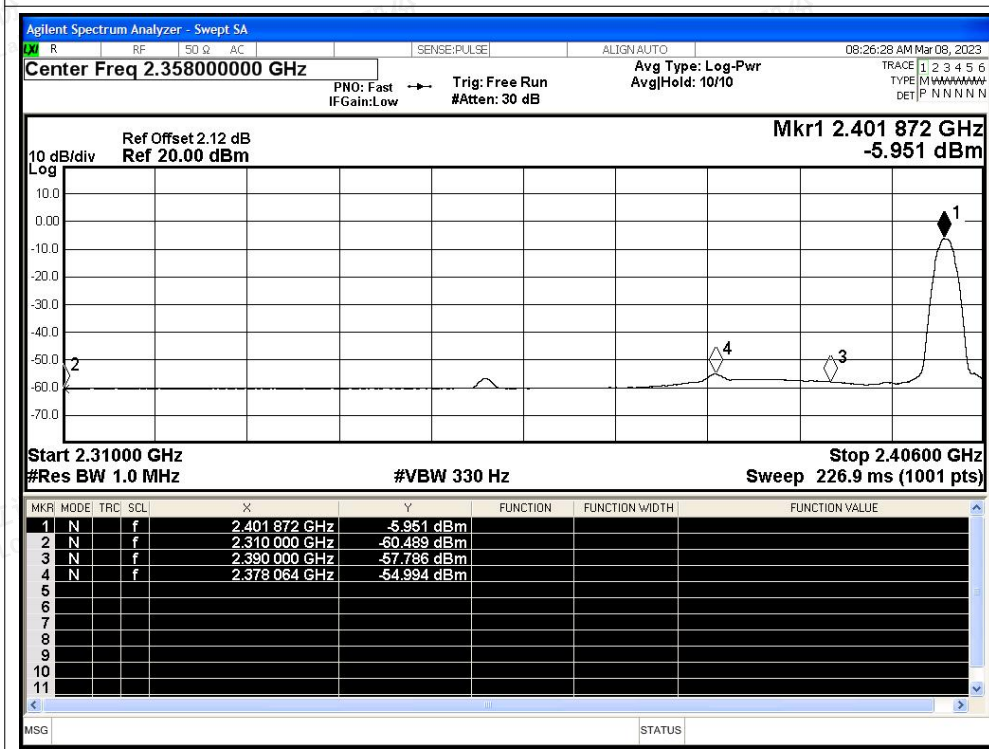

Scan code to check authenticity

Restrict Band NVNT 2-DH5 2480MHz Ant1 No-Hopping Peak

Restrict Band NVNT 2-DH5 2480MHz Ant1 No-Hopping Average

Restrict Band NVNT 3-DH5 2402MHz Ant1 No-Hopping Peak

Restrict Band NVNT 3-DH5 2402MHz Ant1 No-Hopping Average

Restrict Band NVNT 3-DH5 2480MHz Ant1 No-Hopping Peak

Restrict Band NVNT 3-DH5 2480MHz Ant1 No-Hopping Average

Shenzhen LCS Compliance Testing Laboratory Ltd.

Add: 101, 201 Bldg A & 301 Bldg C, Juji Industrial Park Yabianxueziwei, Shajing Street, Baoan District, Shenzhen, 518000, China