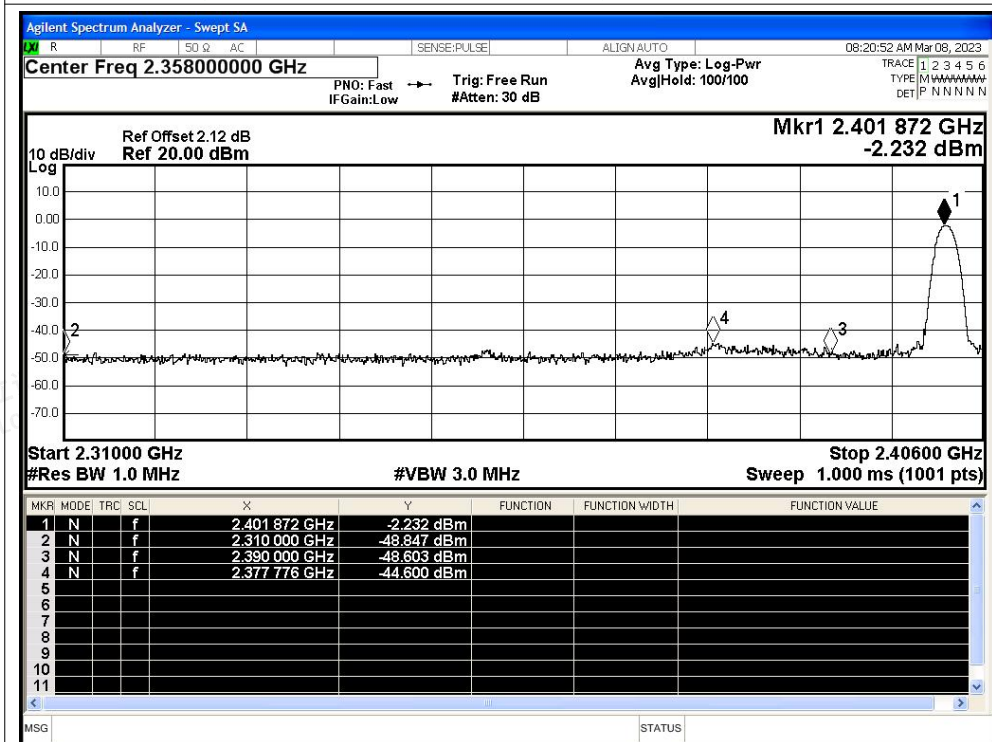

Restrict Band NVNT 1-DH5 2480MHz Ant1 No-Hopping Peak

Restrict Band NVNT 1-DH5 2480MHz Ant1 No-Hopping Average

Restrict Band NVNT 2-DH5 2402MHz Ant1 No-Hopping Peak

Restrict Band NVNT 2-DH5 2402MHz Ant1 No-Hopping Average

Scan code to check authenticity

Restrict Band NVNT 2-DH5 2480MHz Ant1 No-Hopping Peak

Restrict Band NVNT 2-DH5 2480MHz Ant1 No-Hopping Average

Restrict Band NVNT 3-DH5 2402MHz Ant1 No-Hopping Peak

Restrict Band NVNT 3-DH5 2402MHz Ant1 No-Hopping Average