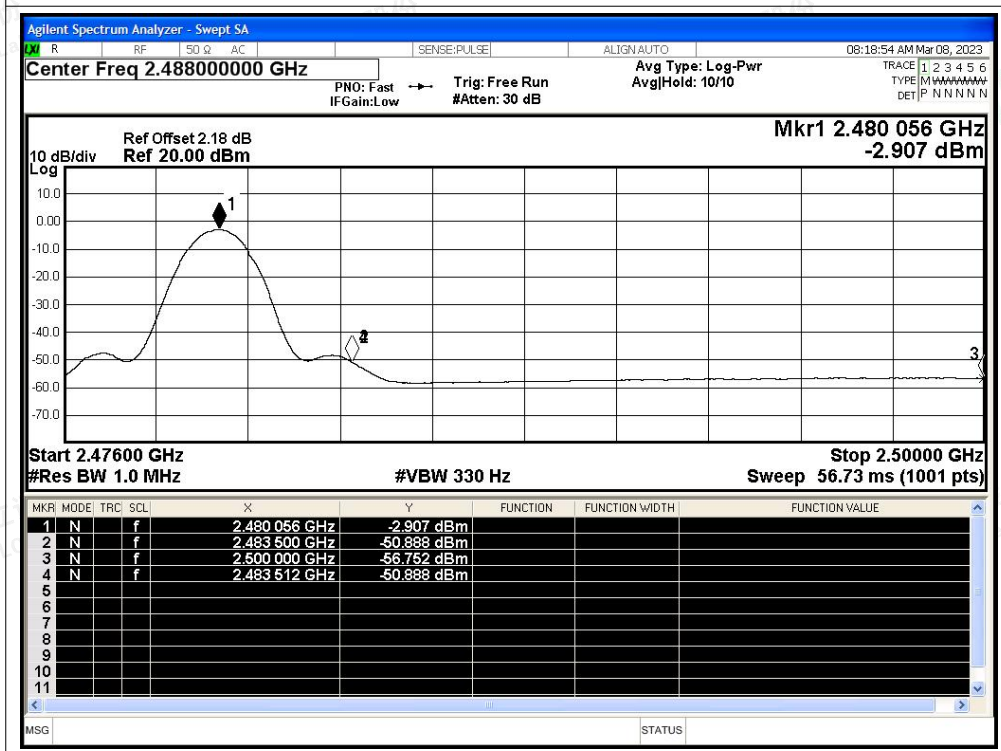

Restrict Band NVNT 1-DH5 2480MHz Ant1 No-Hopping Peak

Restrict Band NVNT 1-DH5 2480MHz Ant1 No-Hopping Average

Restrict Band NVNT 2-DH5 2402MHz Ant1 No-Hopping Peak

Restrict Band NVNT 2-DH5 2402MHz Ant1 No-Hopping Average

Scan code to check authenticity

Restrict Band NVNT 2-DH5 2480MHz Ant1 No-Hopping Peak

Restrict Band NVNT 2-DH5 2480MHz Ant1 No-Hopping Average

Restrict Band NVNT 3-DH5 2402MHz Ant1 No-Hopping Peak

Restrict Band NVNT 3-DH5 2402MHz Ant1 No-Hopping Average