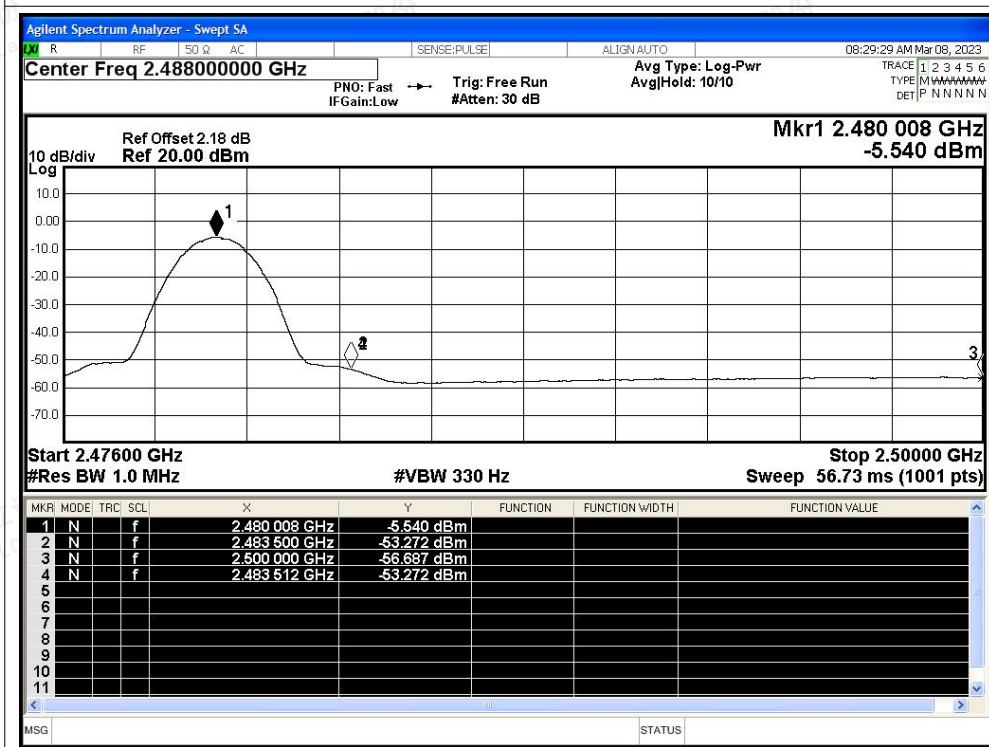

Scan code to check authenticity

Restrict Band NVNT 2-DH5 2480MHz Ant1 No-Hopping Peak

Restrict Band NVNT 2-DH5 2480MHz Ant1 No-Hopping Average

Restrict Band NVNT 3-DH5 2402MHz Ant1 No-Hopping Peak

Restrict Band NVNT 3-DH5 2402MHz Ant1 No-Hopping Average

Restrict Band NVNT 3-DH5 2480MHz Ant1 No-Hopping Peak

Restrict Band NVNT 3-DH5 2480MHz Ant1 No-Hopping Average

Shenzhen LCS Compliance Testing Laboratory Ltd.

Add: 101, 201 Bldg A & 301 Bldg C, Juji Industrial Park Yabianxueziwei, Shajing Street, Baoan District, Shenzhen, 518000, China