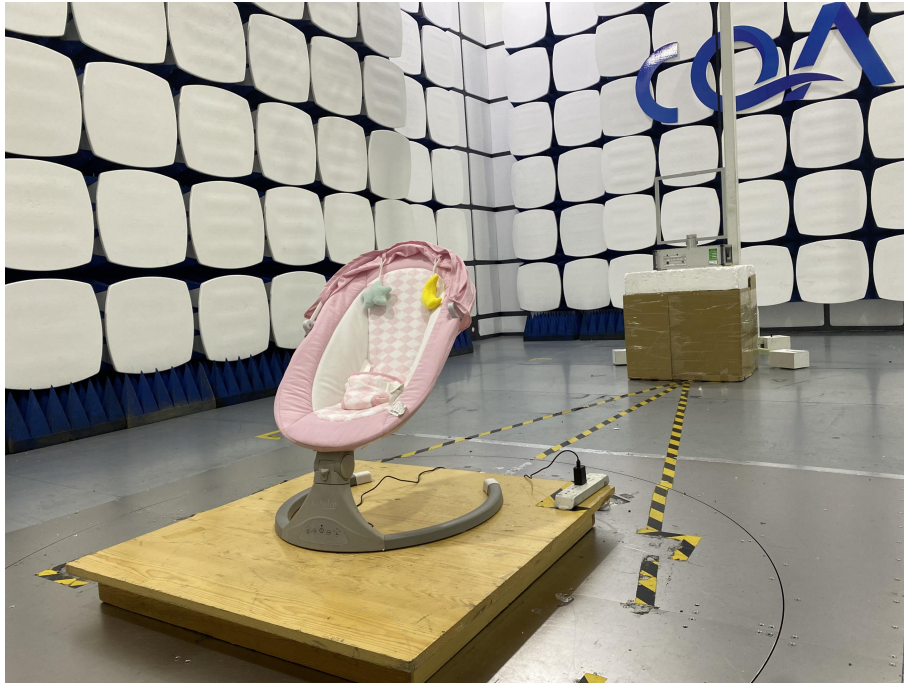

1 Photographs - EUT Test Setup

1.1 Radiated Emission

9KHz~30MHz:

30MHz~1GHz:

Above 1GHz:

1.2 Conducted Emission