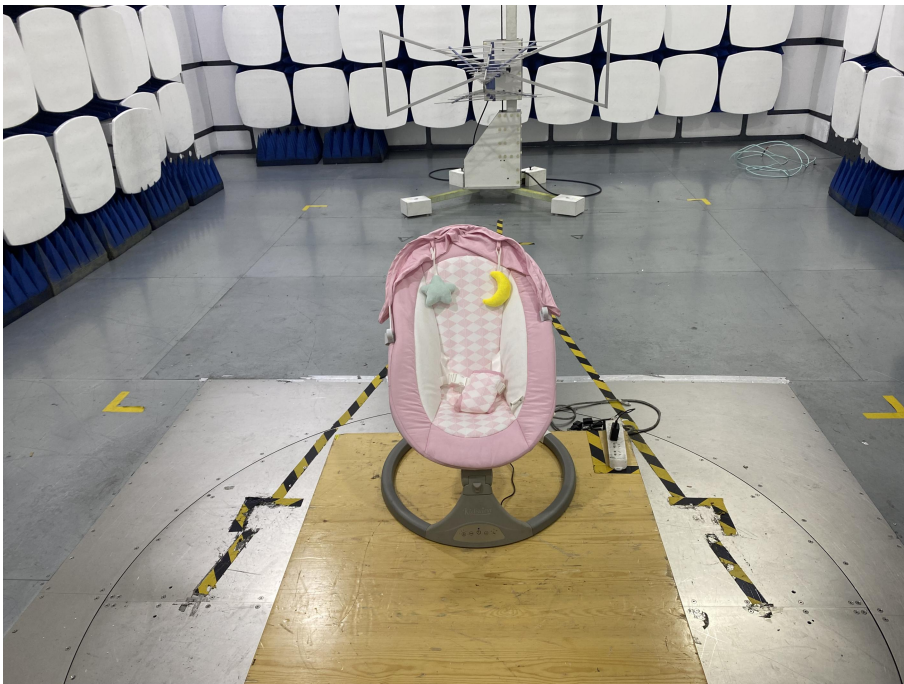

1 Photographs - EUT Test Setup

1.1 Radiated Emission

9KHz~30MHz:

30MHz~1GHz:

Above 1GHz:

1.2 Conducted Emission