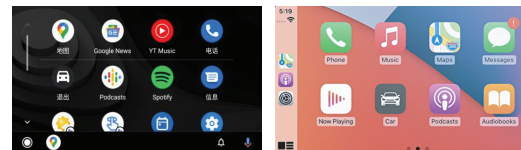

How to use Wireless Android Auto or CarPlay

Note for Android users:

Before using Android Auto, please make sure you have the latest Android Auto App installed and enable "Wireless Android Auto" in Android Auto settings.

- On your **Home** interface tap "Android Auto" or "CarPlay" it will show you the name and password of your AutoSky AI Box Lite Plus 2.0.
- Search on your smartphone's or iPhone's **Bluetooth** for your AI Box and enter the given password.