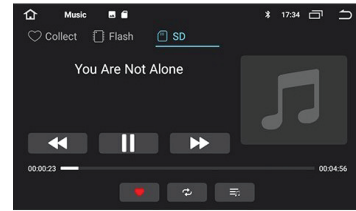

### Memory Card Media Playback

Your new AutoSky AI Box Lite Plus 2.0 has a Memory Card port located at the bottom.

- Insert a Memory Card at the bottom of your AutoSky AI Box Lite Plus 2.0.
- Select **Music** or **File browser** on your **Home** interface to access your media.