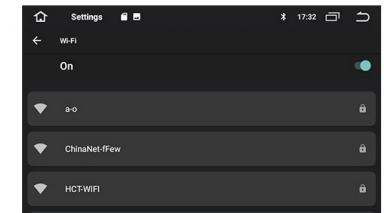

#### Note for Android users:

Before using Android Auto, please make sure you have the latest Android Auto App installed and enable "Wireless Android Auto" in Android Auto settings.

- On your **Home** interface tap "Android Auto" or "CarPlay" it will show you the name and password of your AutoSky AI Box Lite Plus 2.0.
- Search on your smartphone's or iPhone's **Bluetooth** for your AI Box and enter the given password.

### WiFi Connectivity

In order to use some of your AutoSky AI Box Lite Plus 2.0 features such as Netflix or Youtube, you will need to set up a WiFi network.

- Tap on Settings on your **Home** interface and enter the WiFi menu.
- Select the WiFi network you will use and enter the password.