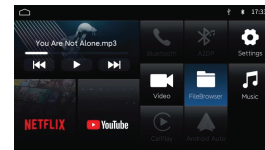

General instructions

Plug the device into the vehicle's USB port usually marked with CarPlay or smartphone icon, if you are using iPhone, select "Use CarPlay" on the pop-up, you will be redirected to the following interface:

Home interface