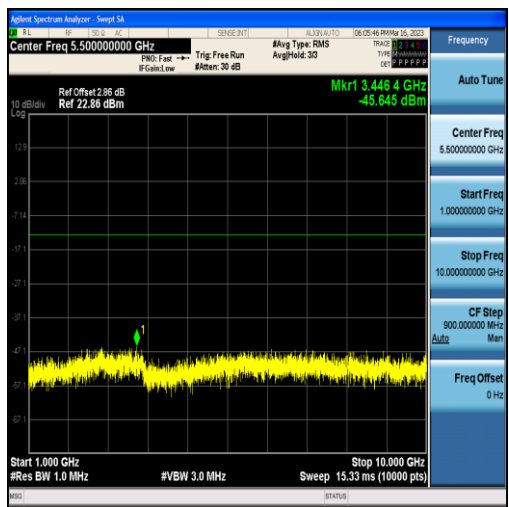

Band17-10MHz-QPSK-23780-50RB#0-Range1:30~1000MHz

Band17-10MHz-QPSK-23780-50RB#0-Range2:1000~10000MHz