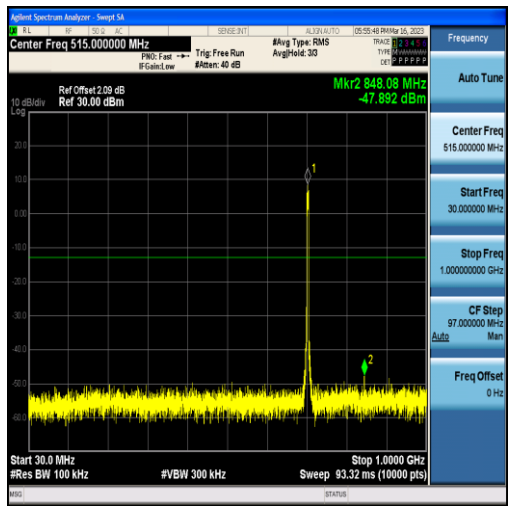

Band13-10MHz-16QAM-23230-50RB#0-Range1:30~1000MHz

Band13-10MHz-16QAM-23230-50RB#0-Range2:1000~10000MHz

Band13-10MHz-16QAM-23230-50RB#0-Range3:1559~1610MHz

Band17-5MHz-QPSK-23790-25RB#0-Range1:30~1000MHz

Band17-5MHz-QPSK-23790-25RB#0-Range2:1000~10000MHz