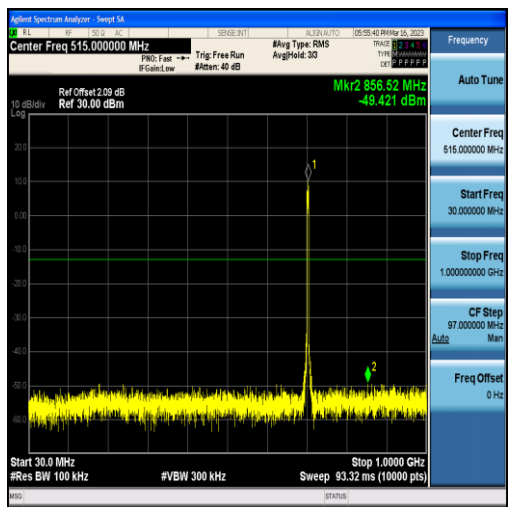

Band13-10MHz-16QAM-23230-50RB#0-Range3:1559~1610MHz

Band17-5MHz-QPSK-23790-25RB#0-Range1:30~1000MHz