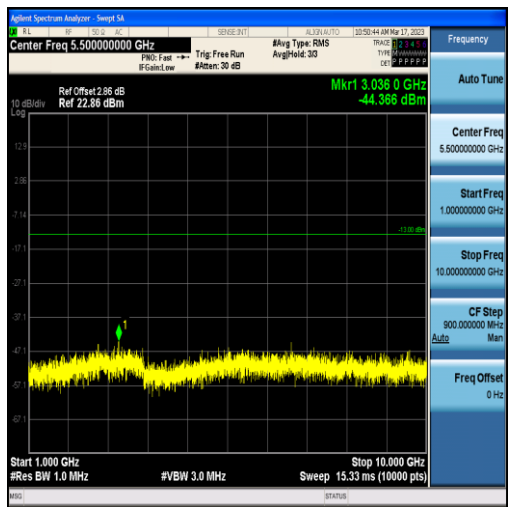

Band13-10MHz-16QAM-23230-50RB#0-Range1:30~1000MHz

Band13-10MHz-16QAM-23230-50RB#0-Range2:1000~10000MHz