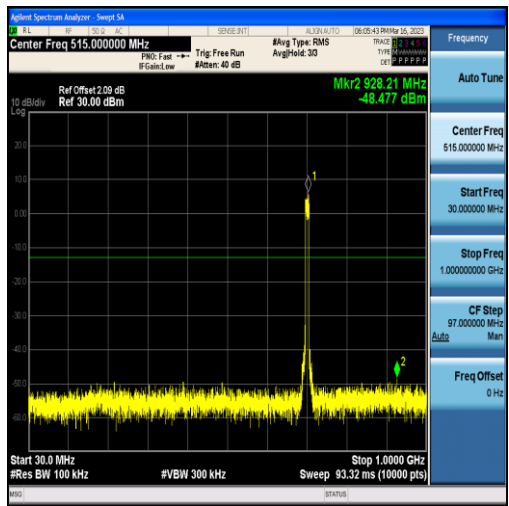

Band17-5MHz-16QAM-23825-25RB#0-Range2:1000~10000MHz

Band17-10MHz-QPSK-23780-50RB#0-Range1:30~1000MHz