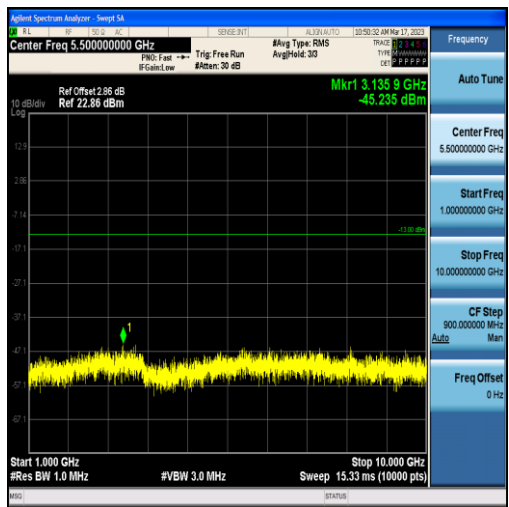

Band13-10MHz-QPSK-23230-50RB#0-Range1:30~1000MHz

Band13-10MHz-QPSK-23230-50RB#0-Range2:1000~10000MHz