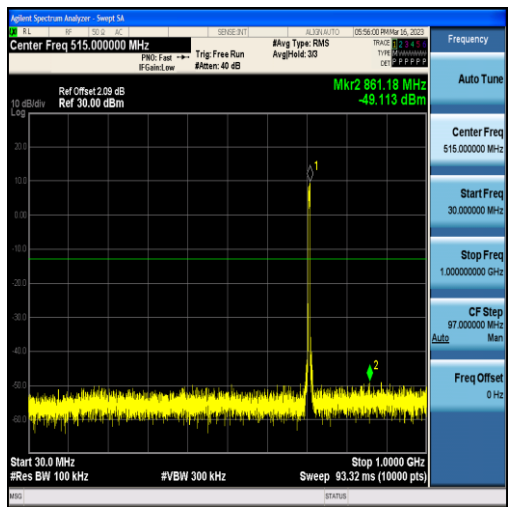

Band17-5MHz-16QAM-23790-25RB#0-Range2:1000~10000MHz

Band17-5MHz-QPSK-23825-25RB#0-Range1:30~1000MHz