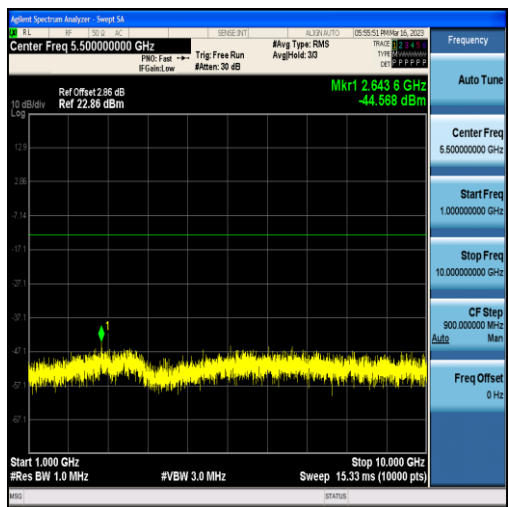

Band17-5MHz-16QAM-23790-25RB#0-Range1:30~1000MHz

Band17-5MHz-16QAM-23790-25RB#0-Range2:1000~10000MHz