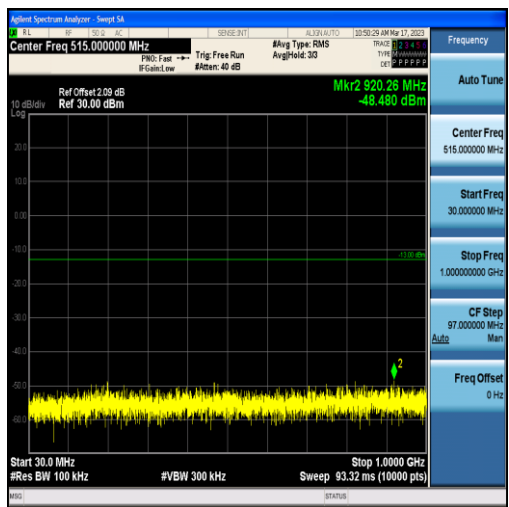

Band17-5MHz-16QAM-23755-25RB#0-Range2:1000~10000MHz

Band13-10MHz-QPSK-23230-50RB#0-Range1:30~1000MHz