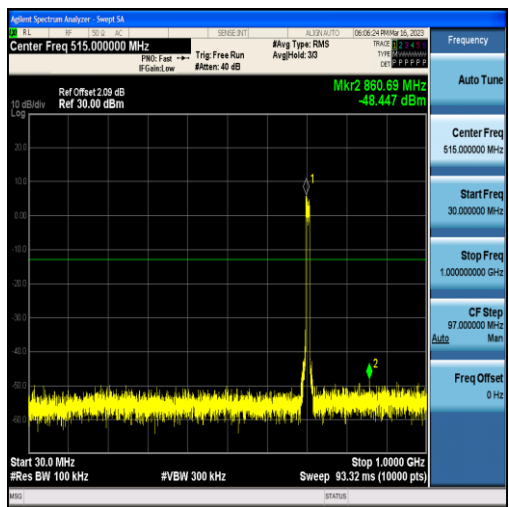

Band17-5MHz-16QAM-23825-25RB#0-Range2:1000~10000MHz

Band17-10MHz-QPSK-23780-50RB#0-Range1:30~1000MHz

Band17-10MHz-QPSK-23780-50RB#0-Range2:1000~10000MHz

Band17-10MHz-16QAM-23780-50RB#0-Range1:30~1000MHz

Band17-10MHz-16QAM-23780-50RB#0-Range2:1000~10000MHz