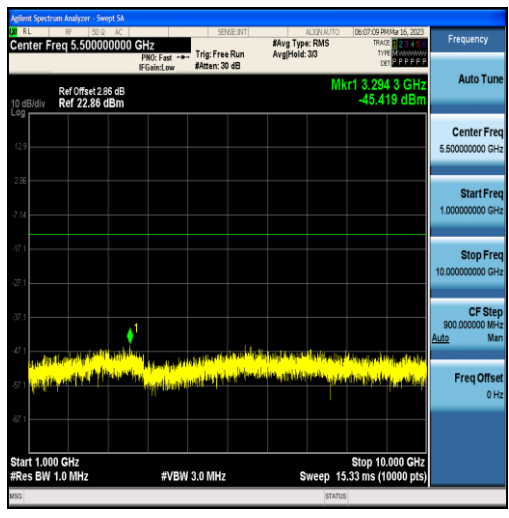

Band17-10MHz-16QAM-23800-50RB#0-Range1:30~1000MHz

Band17-10MHz-16QAM-23800-50RB#0-Range2:1000~10000MHz