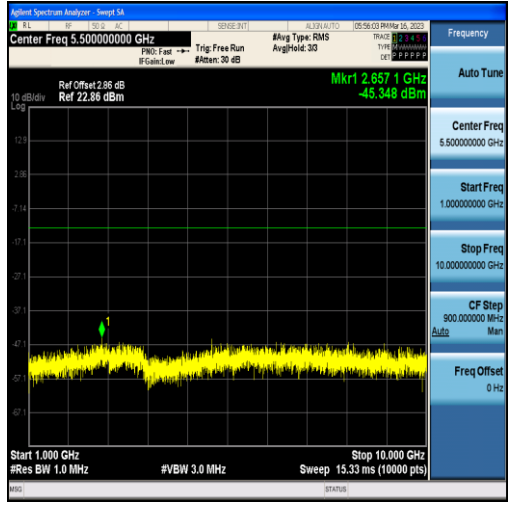

Band17-5MHz-QPSK-23825-25RB#0-Range1:30~1000MHz

Band17-5MHz-QPSK-23825-25RB#0-Range2:1000~10000MHz