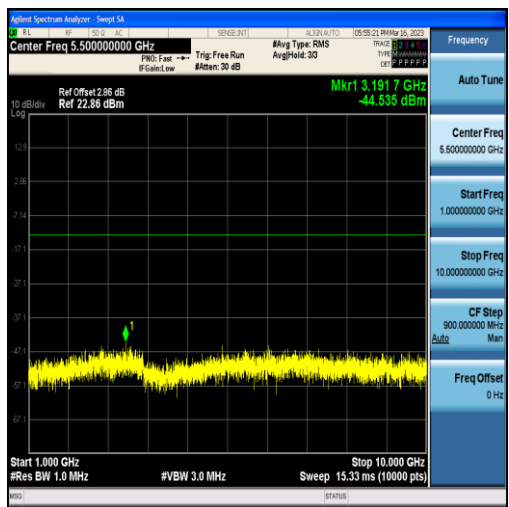

Band13-5MHz-16QAM-23255-25RB#0-Range1:30~1000MHz

Band13-5MHz-16QAM-23255-25RB#0-Range2:1000~10000MHz

Band13-5MHz-16QAM-23255-25RB#0-Range3:1559~1610MHz

Band17-5MHz-QPSK-23755-25RB#0-Range1:30~1000MHz

Band17-5MHz-QPSK-23755-25RB#0-Range2:1000~10000MHz