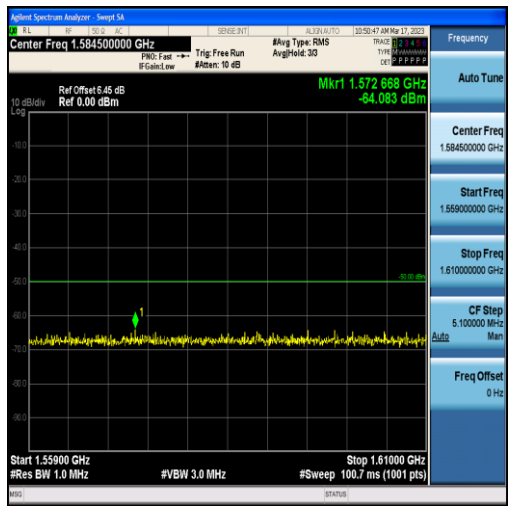

Band13-10MHz-16QAM-23230-50RB#0-Range2:1000~10000MHz

Band13-10MHz-16QAM-23230-50RB#0-Range3:1559~1610MHz