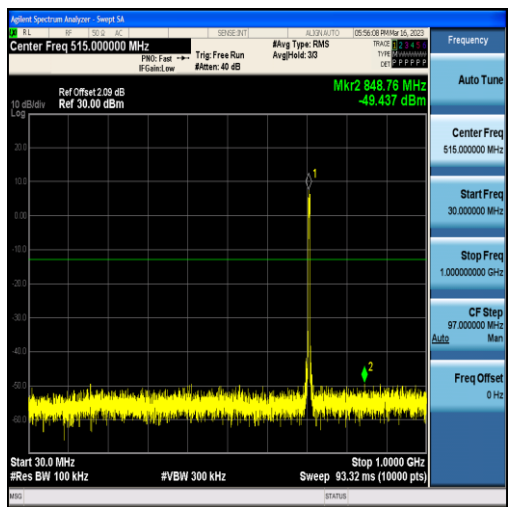

Band17-5MHz-16QAM-23790-25RB#0-Range1:30~1000MHz

Band17-5MHz-16QAM-23790-25RB#0-Range2:1000~10000MHz

Band17-5MHz-QPSK-23825-25RB#0-Range1:30~1000MHz

Band17-5MHz-QPSK-23825-25RB#0-Range2:1000~10000MHz

Band17-5MHz-16QAM-23825-25RB#0-Range1:30~1000MHz