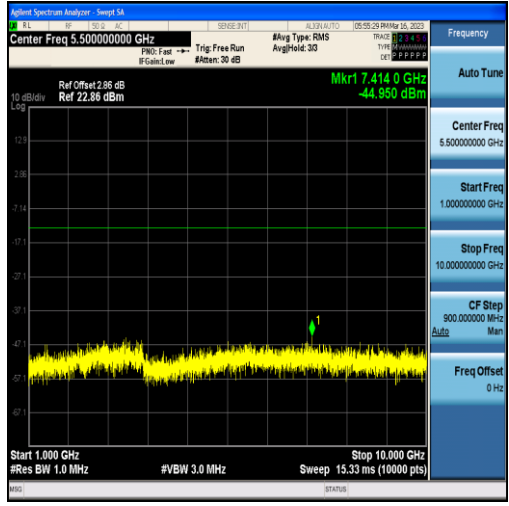

Band17-5MHz-16QAM-23755-25RB#0-Range1:30~1000MHz

Band17-5MHz-16QAM-23755-25RB#0-Range2:1000~10000MHz