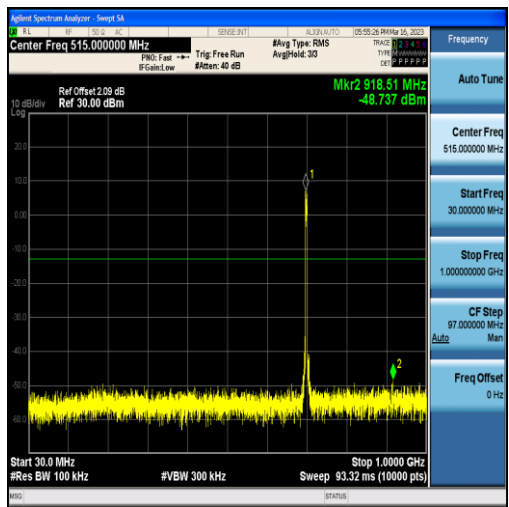

Band13-5MHz-16QAM-23255-25RB#0-Range1:30~1000MHz

Band13-5MHz-16QAM-23255-25RB#0-Range2:1000~10000MHz

Band13-5MHz-16QAM-23255-25RB#0-Range3:1559~1610MHz

Band17-5MHz-QPSK-23755-25RB#0-Range1:30~1000MHz

Band17-5MHz-QPSK-23755-25RB#0-Range2:1000~10000MHz