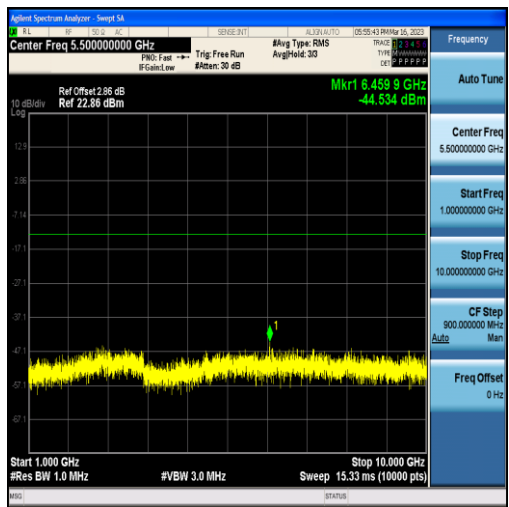

Band13-10MHz-16QAM-23230-50RB#0-Range1:30~1000MHz

Band13-10MHz-16QAM-23230-50RB#0-Range2:1000~10000MHz

Band13-10MHz-16QAM-23230-50RB#0-Range3:1559~1610MHz

Band17-5MHz-QPSK-23790-25RB#0-Range1:30~1000MHz

Band17-5MHz-QPSK-23790-25RB#0-Range2:1000~10000MHz