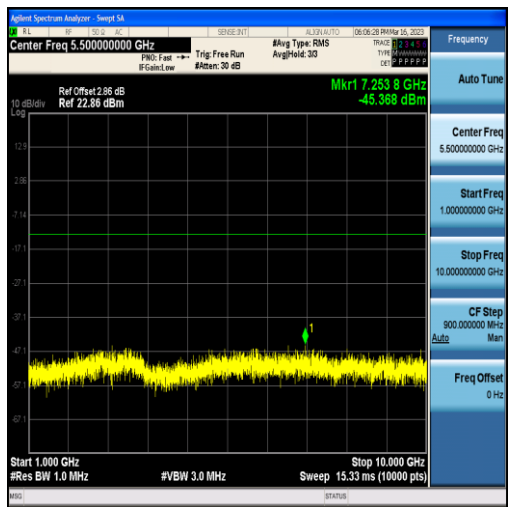

Band17-10MHz-QPSK-23790-50RB#0-Range1:30~1000MHz

Band17-10MHz-QPSK-23790-50RB#0-Range2:1000~10000MHz