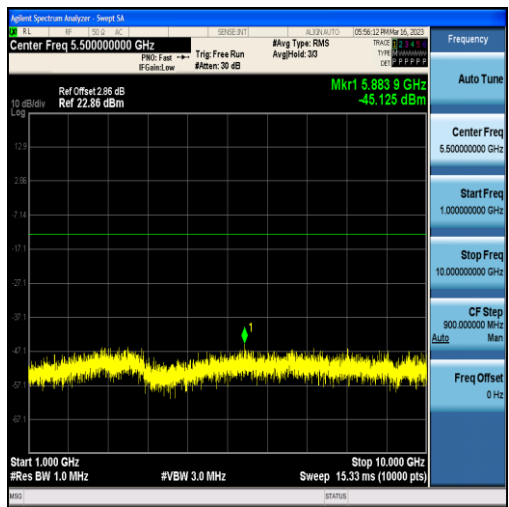

Band17-5MHz-16QAM-23790-25RB#0-Range1:30~1000MHz

Band17-5MHz-16QAM-23790-25RB#0-Range2:1000~10000MHz

Band17-5MHz-QPSK-23825-25RB#0-Range1:30~1000MHz

Band17-5MHz-QPSK-23825-25RB#0-Range2:1000~10000MHz

Band17-5MHz-16QAM-23825-25RB#0-Range1:30~1000MHz