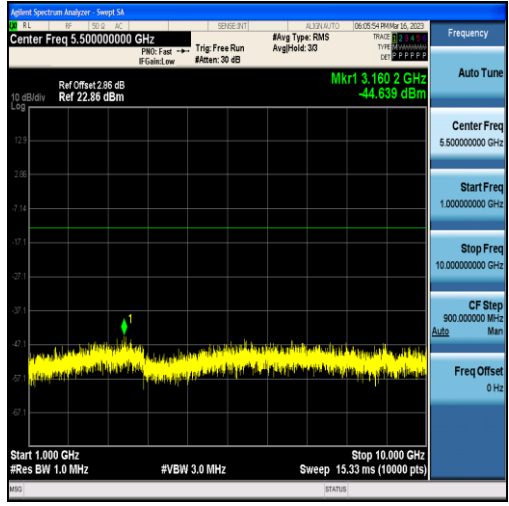

Band17-5MHz-16QAM-23825-25RB#0-Range2:1000~10000MHz

Band17-10MHz-QPSK-23780-50RB#0-Range1:30~1000MHz

Band17-10MHz-QPSK-23780-50RB#0-Range2:1000~10000MHz

Band17-10MHz-16QAM-23780-50RB#0-Range1:30~1000MHz

Band17-10MHz-16QAM-23780-50RB#0-Range2:1000~10000MHz