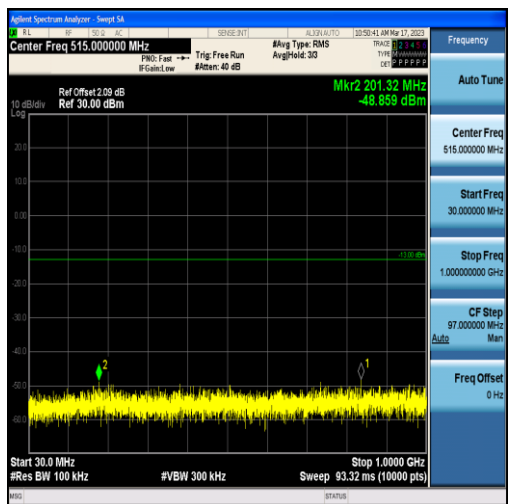

Band17-5MHz-16QAM-23755-25RB#0-Range1:30~1000MHz

Band17-5MHz-16QAM-23755-25RB#0-Range2:1000~10000MHz

Band13-10MHz-QPSK-23230-50RB#0-Range1:30~1000MHz

Band13-10MHz-QPSK-23230-50RB#0-Range2:1000~10000MHz

Band13-10MHz-QPSK-23230-50RB#0-Range3:1559~1610MHz