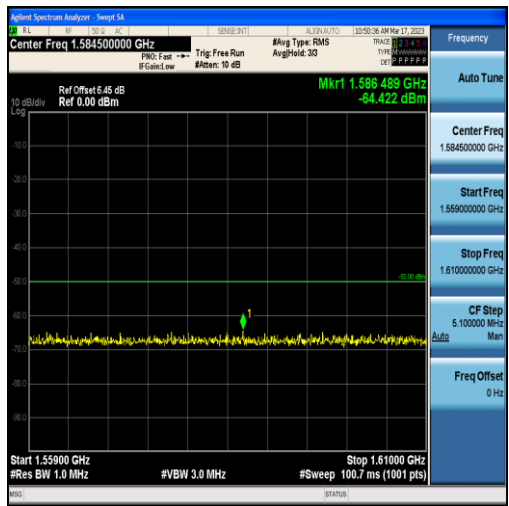

Band17-5MHz-16QAM-23755-25RB#0-Range1:30~1000MHz

Band17-5MHz-16QAM-23755-25RB#0-Range2:1000~10000MHz

Band13-10MHz-QPSK-23230-50RB#0-Range1:30~1000MHz

Band13-10MHz-QPSK-23230-50RB#0-Range2:1000~10000MHz

Band13-10MHz-QPSK-23230-50RB#0-Range3:1559~1610MHz