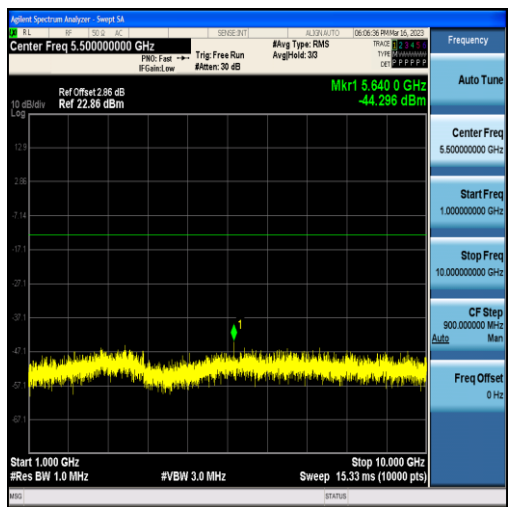

Band17-10MHz-16QAM-23790-50RB#0-Range1:30~1000MHz

Band17-10MHz-16QAM-23790-50RB#0-Range2:1000~10000MHz