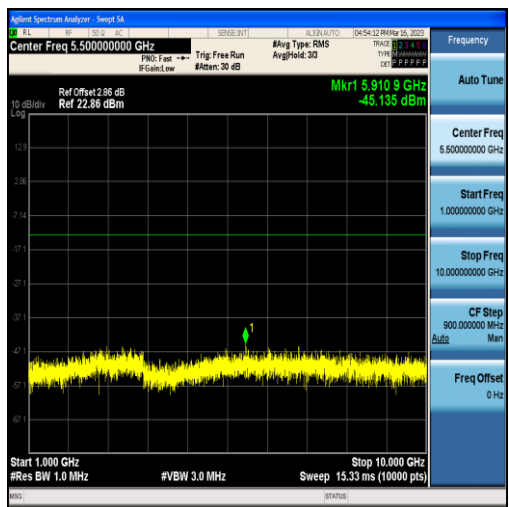

Band12-10MHz-16QAM-23095-50RB#0-Range1:30~1000MHz

Band12-10MHz-16QAM-23095-50RB#0-Range2:1000~10000MHz