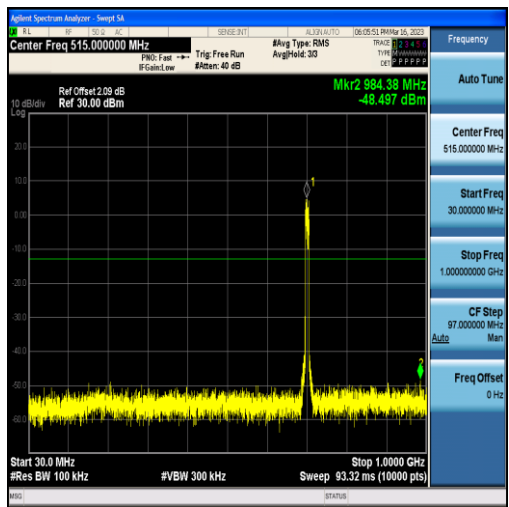

Band17-10MHz-QPSK-23780-50RB#0-Range2:1000~10000MHz

Band17-10MHz-16QAM-23780-50RB#0-Range1:30~1000MHz