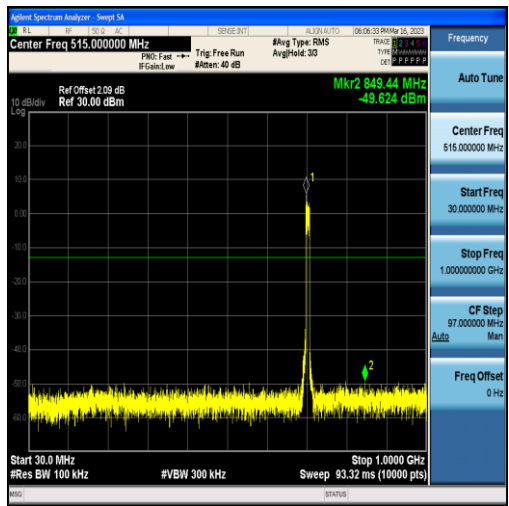

Band17-10MHz-QPSK-23790-50RB#0-Range2:1000~10000MHz

Band17-10MHz-16QAM-23790-50RB#0-Range1:30~1000MHz