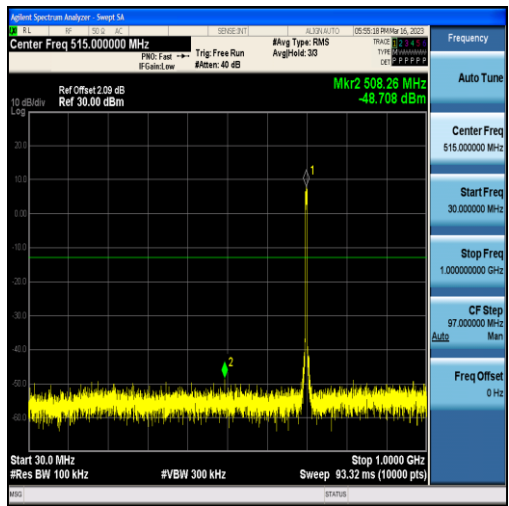

Band13-5MHz-16QAM-23255-25RB#0-Range3:1559~1610MHz

Band17-5MHz-QPSK-23755-25RB#0-Range1:30~1000MHz