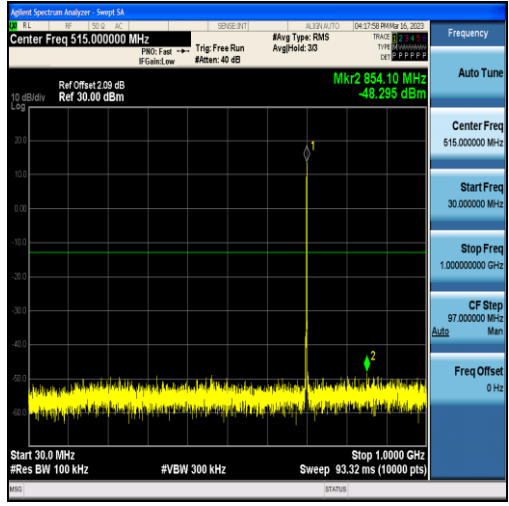

Band12-1.4MHz-QPSK-23095-6RB#0-Range2:1000~10000MHz

Band12-1.4MHz-16QAM-23095-6RB#0-Range1:30~1000MHz