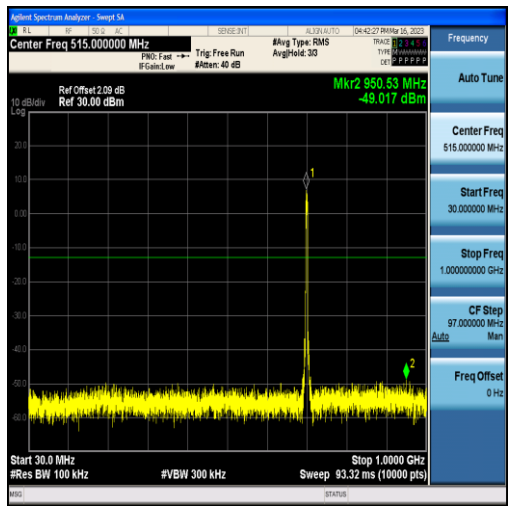

Band12-5MHz-QPSK-23095-25RB#0-Range2:1000~10000MHz

Band12-5MHz-16QAM-23095-25RB#0-Range1:30~1000MHz