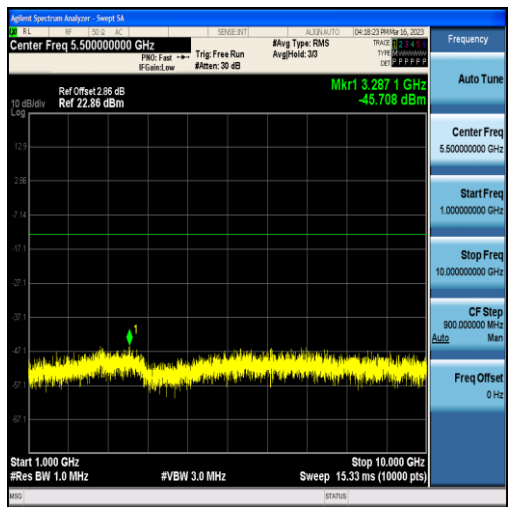

Band12-1.4MHz-16QAM-23173-6RB#0-Range1:30~1000MHz

Band12-1.4MHz-16QAM-23173-6RB#0-Range2:1000~10000MHz