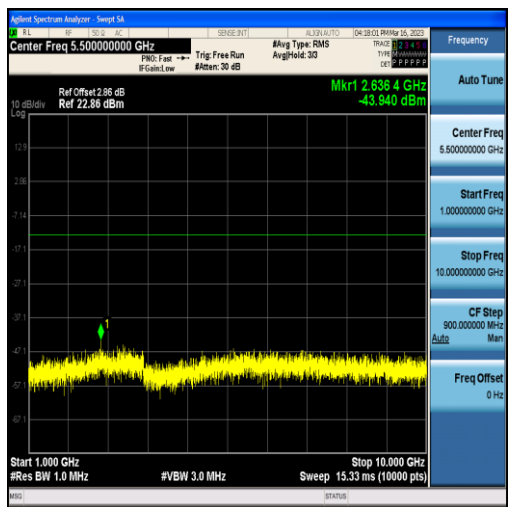

Band12-1.4MHz-16QAM-23095-6RB#0-Range1:30~1000MHz

Band12-1.4MHz-16QAM-23095-6RB#0-Range2:1000~10000MHz