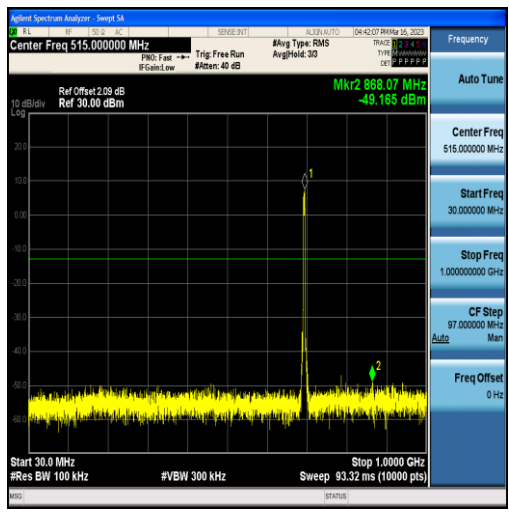

Band12-5MHz-QPSK-23035-25RB#0-Range2:1000~10000MHz

Band12-5MHz-16QAM-23035-25RB#0-Range1:30~1000MHz