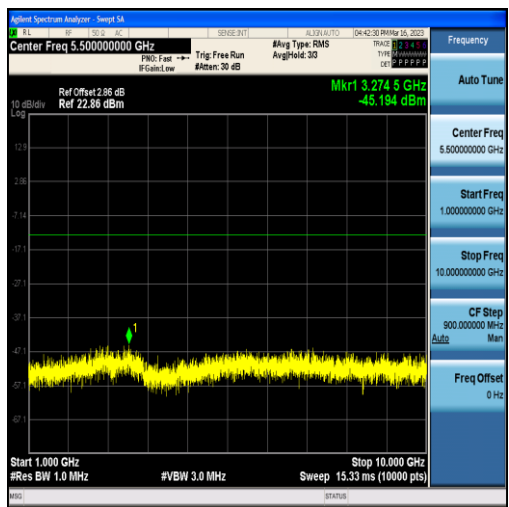

Band12-5MHz-16QAM-23095-25RB#0-Range1:30~1000MHz

Band12-5MHz-16QAM-23095-25RB#0-Range2:1000~10000MHz