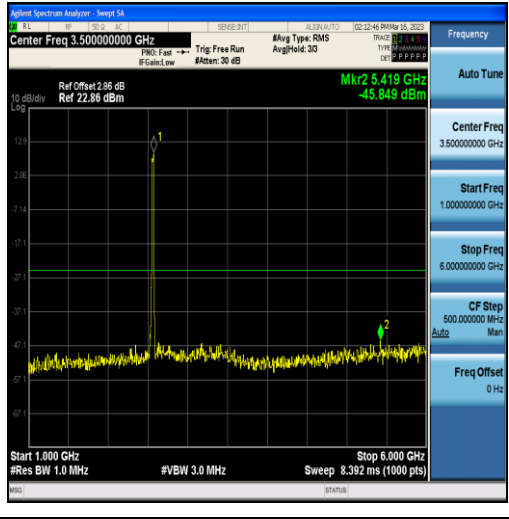

Band7-15MHz-16QAM-21375-75RB#0-Range1:30~1000MHz

Band7-15MHz-16QAM-21375-75RB#0-Range2:1000~6000MHz