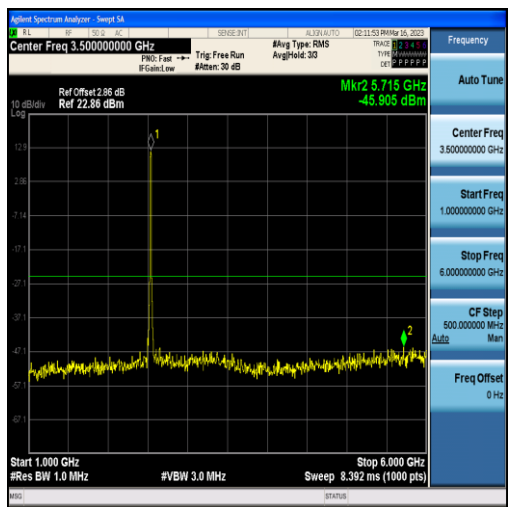

Band7-15MHz-16QAM-21100-75RB#0-Range1:30~1000MHz

Band7-15MHz-16QAM-21100-75RB#0-Range2:1000~6000MHz