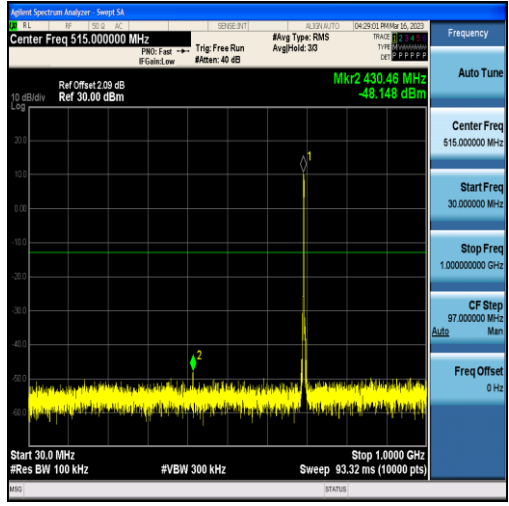

Band12-1.4MHz-16QAM-23173-6RB#0-Range2:1000~10000MHz

Band12-3MHz-QPSK-23025-15RB#0-Range1:30~1000MHz