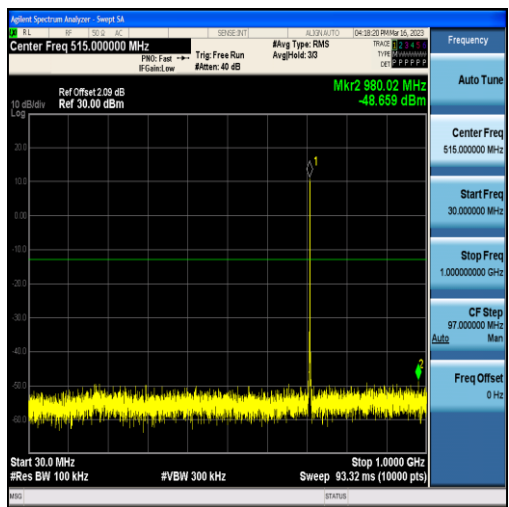

Band12-1.4MHz-QPSK-23173-6RB#0-Range2:1000~10000MHz

Band12-1.4MHz-16QAM-23173-6RB#0-Range1:30~1000MHz