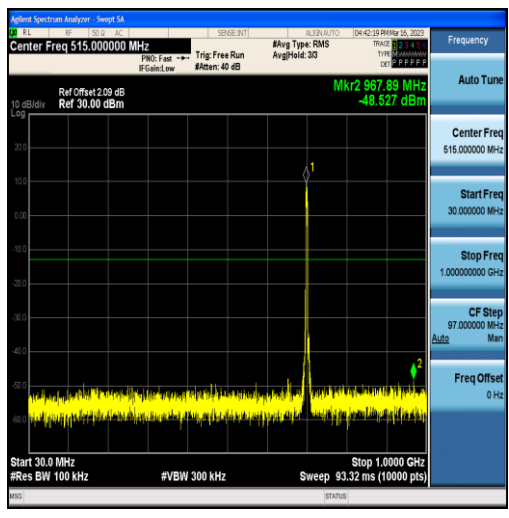

Band12-5MHz-QPSK-23035-25RB#0-Range1:30~1000MHz

Band12-5MHz-QPSK-23035-25RB#0-Range2:1000~10000MHz

Band12-5MHz-16QAM-23035-25RB#0-Range1:30~1000MHz

Band12-5MHz-16QAM-23035-25RB#0-Range2:1000~10000MHz

Band12-5MHz-QPSK-23095-25RB#0-Range1:30~1000MHz