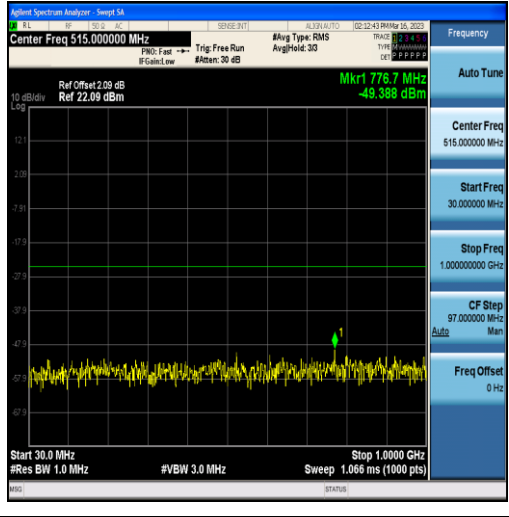

Band7-15MHz-QPSK-21375-75RB#0-Range3:6000~27000MHz

Band7-15MHz-16QAM-21375-75RB#0-Range1:30~1000MHz