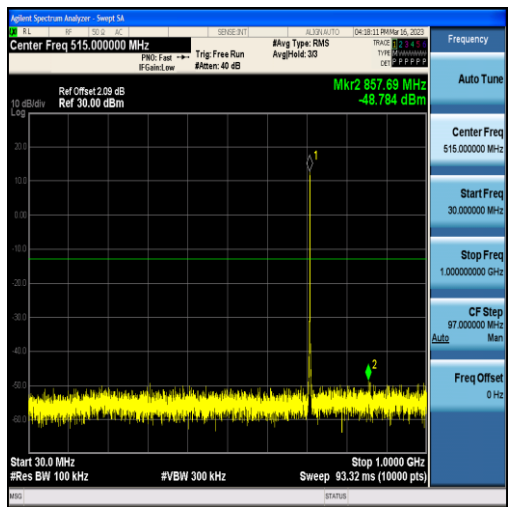

Band12-1.4MHz-16QAM-23095-6RB#0-Range2:1000~10000MHz

Band12-1.4MHz-QPSK-23173-6RB#0-Range1:30~1000MHz