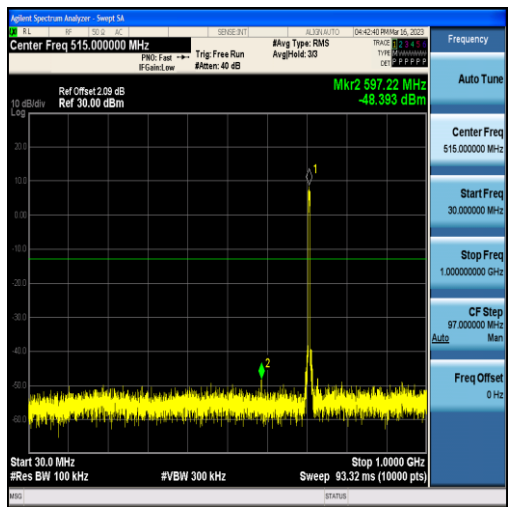

Band12-5MHz-16QAM-23095-25RB#0-Range2:1000~10000MHz

Band12-5MHz-QPSK-23155-25RB#0-Range1:30~1000MHz