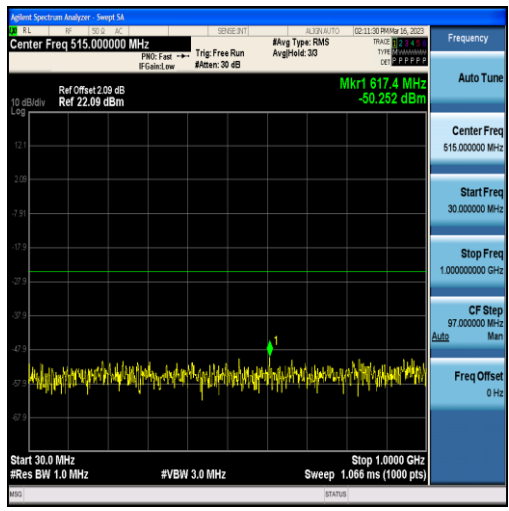

Band7-15MHz-16QAM-20825-75RB#0-Range3:6000~27000MHz

Band7-15MHz-QPSK-21100-75RB#0-Range1:30~1000MHz