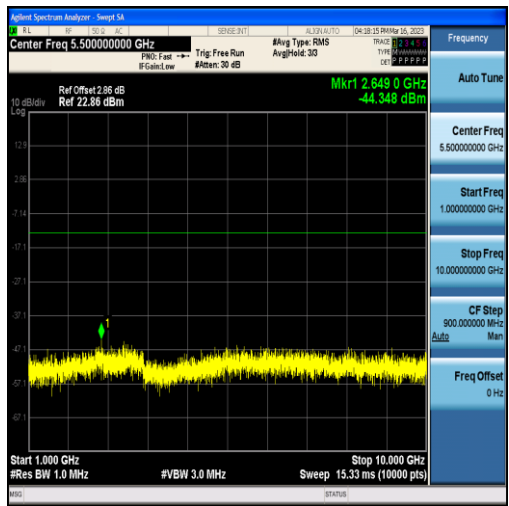

Band12-1.4MHz-QPSK-23095-6RB#0-Range2:1000~10000MHz

Band12-1.4MHz-16QAM-23095-6RB#0-Range1:30~1000MHz

Band12-1.4MHz-16QAM-23095-6RB#0-Range2:1000~10000MHz

Band12-1.4MHz-QPSK-23173-6RB#0-Range1:30~1000MHz