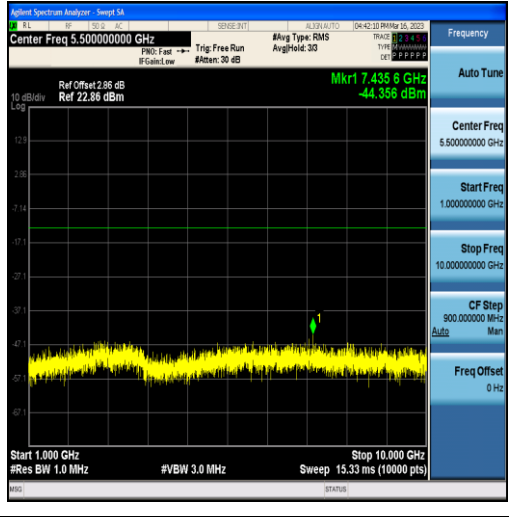

Band12-5MHz-16QAM-23035-25RB#0-Range1:30~1000MHz

Band12-5MHz-16QAM-23035-25RB#0-Range2:1000~10000MHz