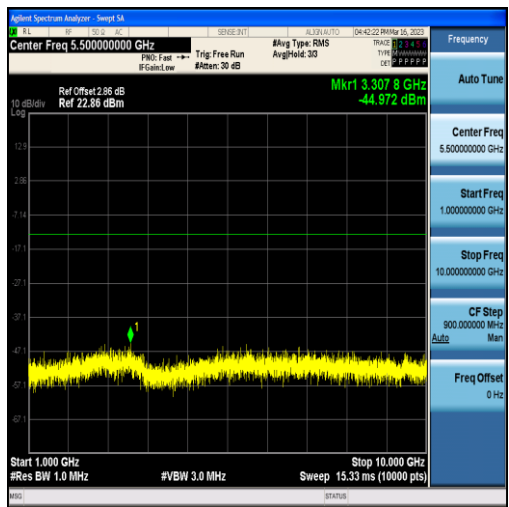

Band12-5MHz-QPSK-23035-25RB#0-Range1:30~1000MHz

Band12-5MHz-QPSK-23035-25RB#0-Range2:1000~10000MHz

Band12-5MHz-16QAM-23035-25RB#0-Range1:30~1000MHz

Band12-5MHz-16QAM-23035-25RB#0-Range2:1000~10000MHz

Band12-5MHz-QPSK-23095-25RB#0-Range1:30~1000MHz