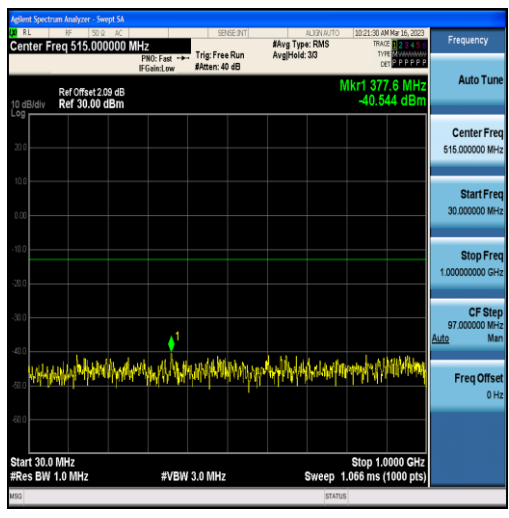

Band4-20MHz-16QAM-20050-100RB#0-Range2:1000~20000MHz

Band4-20MHz-QPSK-20175-100RB#0-Range1:30~1000MHz