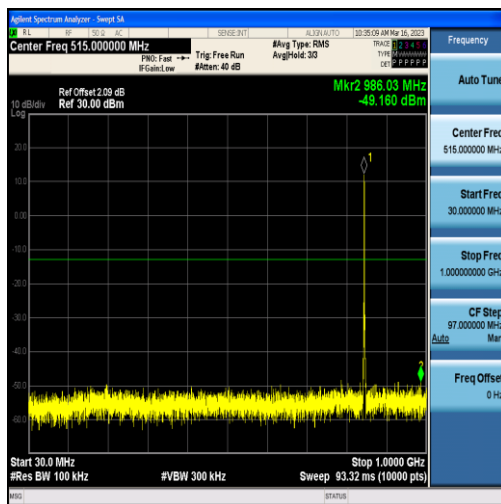

Band5-1.4MHz-16QAM-20525-6RB#0-Range2:1000~10000MHz

Band5-1.4MHz-QPSK-20643-6RB#0-Range1:30~1000MHz

Band5-1.4MHz-QPSK-20643-6RB#0-Range2:1000~10000MHz

Band5-1.4MHz-16QAM-20643-6RB#0-Range1:30~1000MHz

Band5-1.4MHz-16QAM-20643-6RB#0-Range2:1000~10000MHz