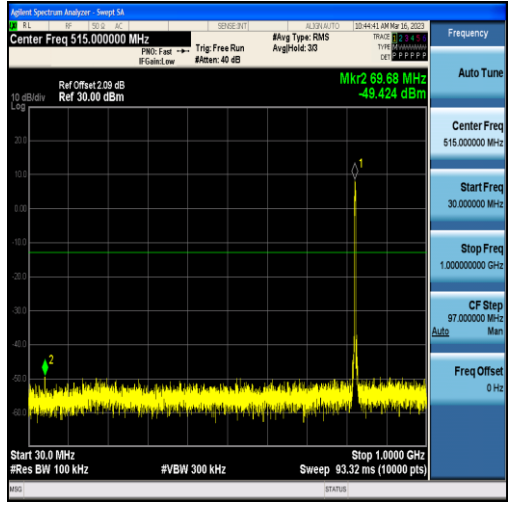

Band5-1.4MHz-16QAM-20525-6RB#0-Range2:1000~10000MHz

Band5-1.4MHz-QPSK-20643-6RB#0-Range1:30~1000MHz

Band5-1.4MHz-QPSK-20643-6RB#0-Range2:1000~10000MHz

Band5-1.4MHz-16QAM-20643-6RB#0-Range1:30~1000MHz

Band5-1.4MHz-16QAM-20643-6RB#0-Range2:1000~10000MHz