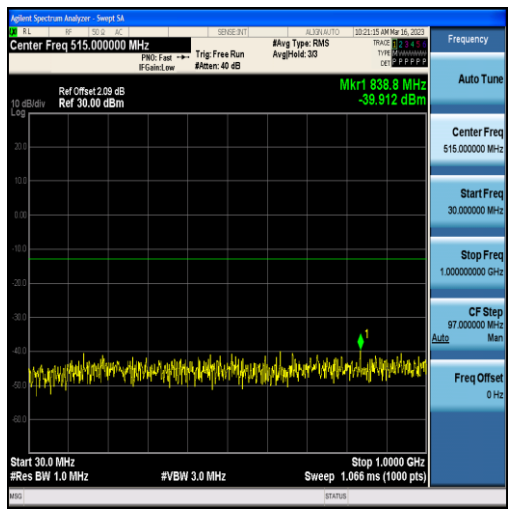

Band4-20MHz-QPSK-20050-100RB#0-Range2:1000~20000MHz

Band4-20MHz-16QAM-20050-100RB#0-Range1:30~1000MHz