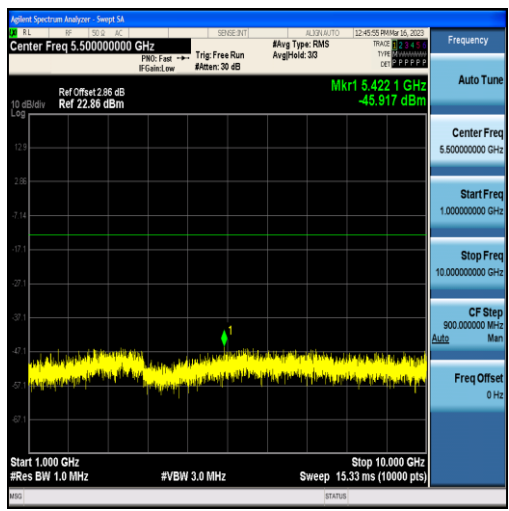

Band5-10MHz-16QAM-20525-50RB#0-Range1:30~1000MHz

Band5-10MHz-16QAM-20525-50RB#0-Range2:1000~10000MHz