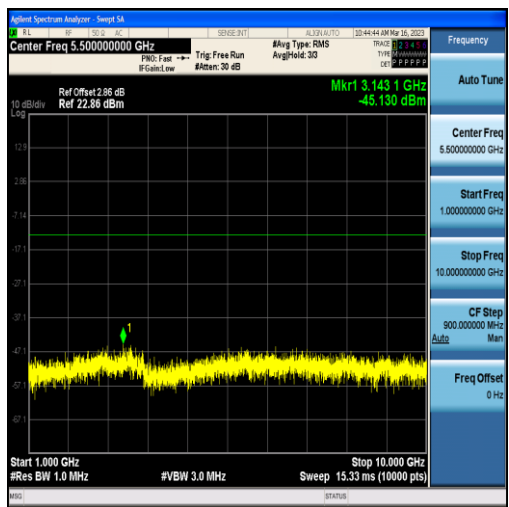

Band5-3MHz-QPSK-20415-15RB#0-Range1:30~1000MHz

Band5-3MHz-QPSK-20415-15RB#0-Range2:1000~10000MHz