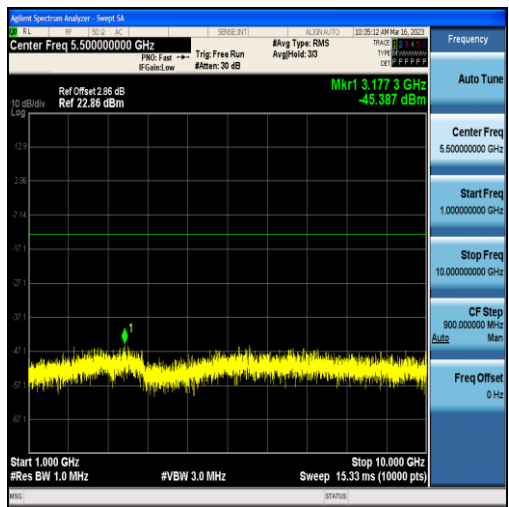

Band5-1.4MHz-16QAM-20525-6RB#0-Range2:1000~10000MHz

Band5-1.4MHz-QPSK-20643-6RB#0-Range1:30~1000MHz

Band5-1.4MHz-QPSK-20643-6RB#0-Range2:1000~10000MHz

Band5-1.4MHz-16QAM-20643-6RB#0-Range1:30~1000MHz

Band5-1.4MHz-16QAM-20643-6RB#0-Range2:1000~10000MHz