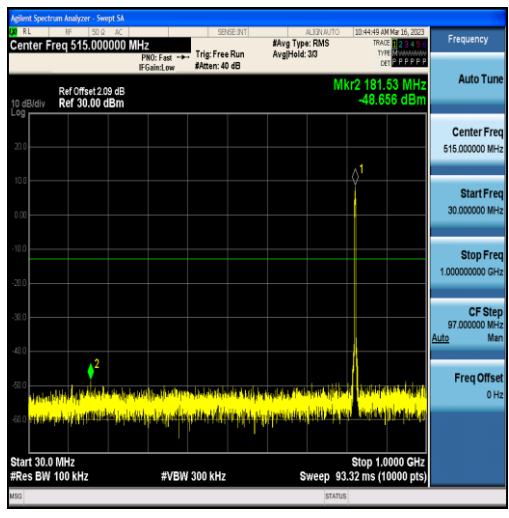

Band5-3MHz-QPSK-20415-15RB#0-Range2:1000~10000MHz

Band5-3MHz-16QAM-20415-15RB#0-Range1:30~1000MHz