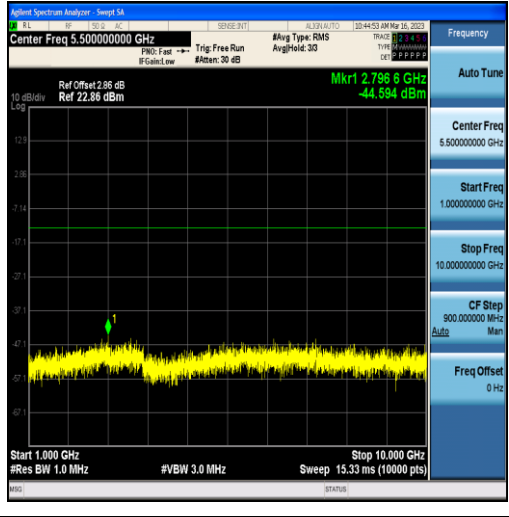

Band5-3MHz-16QAM-20415-15RB#0-Range1:30~1000MHz

Band5-3MHz-16QAM-20415-15RB#0-Range2:1000~10000MHz