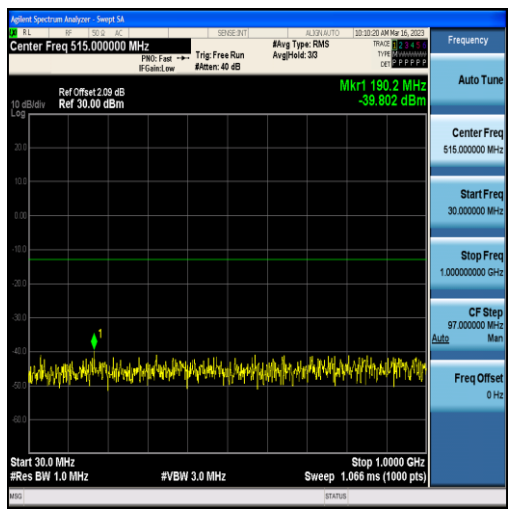

Band4-15MHz-QPSK-20325-75RB#0-Range1:30~1000MHz

Band4-15MHz-QPSK-20325-75RB#0-Range2:1000~20000MHz

Band4-15MHz-16QAM-20325-75RB#0-Range1:30~1000MHz

Band4-15MHz-16QAM-20325-75RB#0-Range2:1000~20000MHz

Band4-20MHz-QPSK-20050-100RB#0-Range1:30~1000MHz