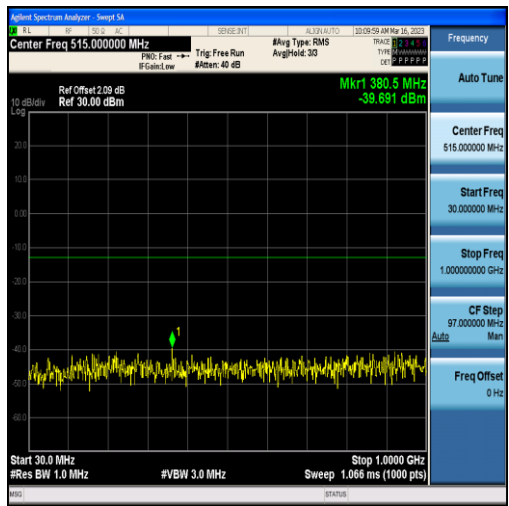

Band4-15MHz-QPSK-20175-75RB#0-Range2:1000~20000MHz

Band4-15MHz-16QAM-20175-75RB#0-Range1:30~1000MHz