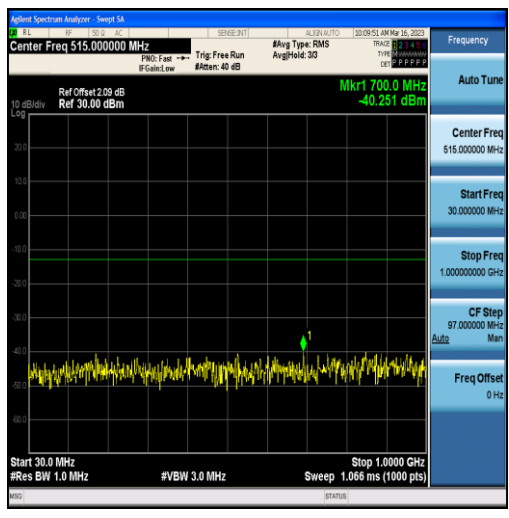

Band4-15MHz-QPSK-20025-75RB#0-Range1:30~1000MHz

Band4-15MHz-QPSK-20025-75RB#0-Range2:1000~20000MHz

Band4-15MHz-16QAM-20025-75RB#0-Range1:30~1000MHz

Band4-15MHz-16QAM-20025-75RB#0-Range2:1000~20000MHz

Band4-15MHz-QPSK-20175-75RB#0-Range1:30~1000MHz