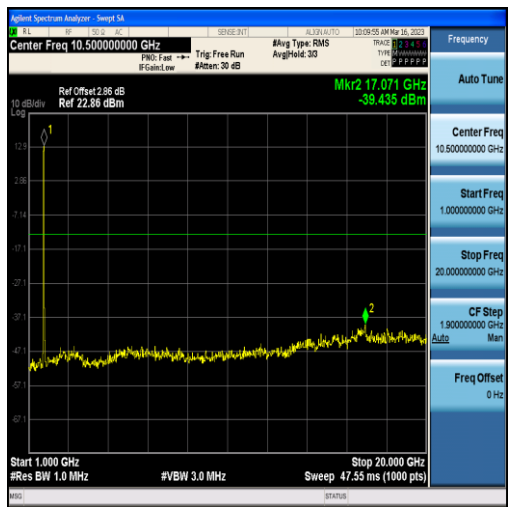

Band4-15MHz-QPSK-20025-75RB#0-Range1:30~1000MHz

Band4-15MHz-QPSK-20025-75RB#0-Range2:1000~20000MHz

Band4-15MHz-16QAM-20025-75RB#0-Range1:30~1000MHz

Band4-15MHz-16QAM-20025-75RB#0-Range2:1000~20000MHz

Band4-15MHz-QPSK-20175-75RB#0-Range1:30~1000MHz