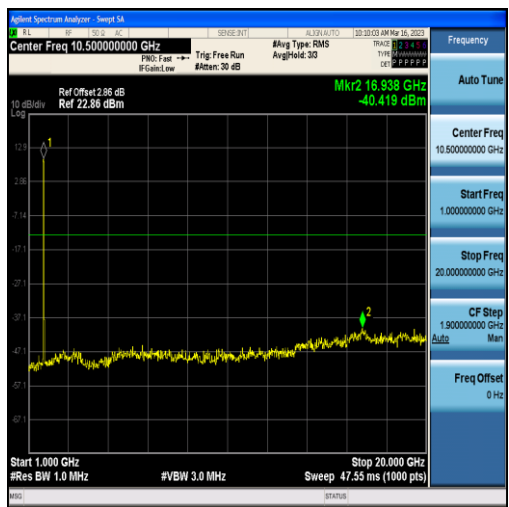

Band4-15MHz-16QAM-20175-75RB#0-Range1:30~1000MHz

Band4-15MHz-16QAM-20175-75RB#0-Range2:1000~20000MHz