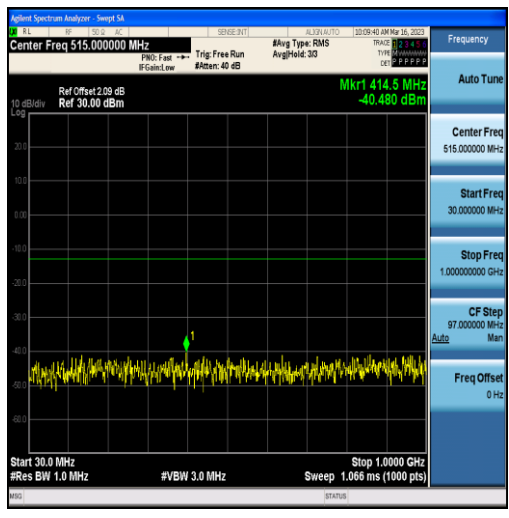

Band4-15MHz-QPSK-20025-75RB#0-Range2:1000~20000MHz

Band4-15MHz-16QAM-20025-75RB#0-Range1:30~1000MHz