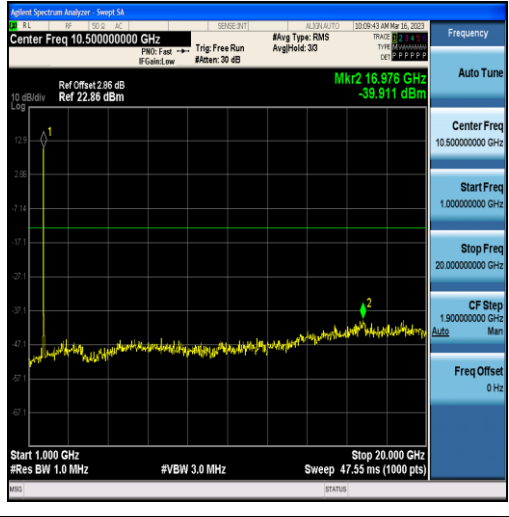

Band4-15MHz-16QAM-20025-75RB#0-Range1:30~1000MHz

Band4-15MHz-16QAM-20025-75RB#0-Range2:1000~20000MHz