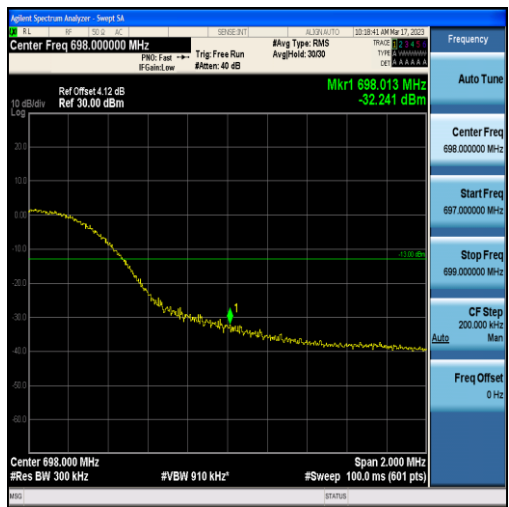

Band71-15MHz-QPSK-133397-75RB#0