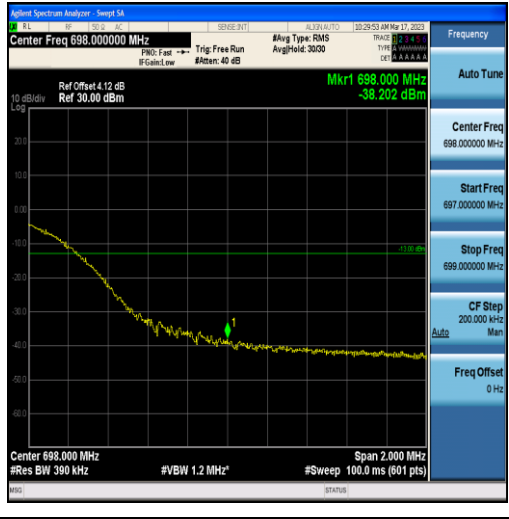

Band71-20MHz-16QAM-133222-100RB#0

Band71-20MHz-QPSK-133372-100RB#0

Band71-20MHz-16QAM-133372-100RB#0

Appendix D: Conducted Spurious Emission

Test Result

| Band | Bandwidth | Modulation | Channel | RB Configuration | Frequency Range | Result (dBm) | Verdict |
|-------|-----------|------------|---------|------------------|----------------------|--------------|---------|
| Band2 | 1.4MHz | QPSK | 18607 | 6RB#0 | Range1:30~1000MHz | -40.75 | PASS |
| Band2 | 1.4MHz | QPSK | 18607 | 6RB#0 | Range2:1000~20000MHz | -40.07 | PASS |
| Band2 | 1.4MHz | 16QAM | 18607 | 6RB#0 | Range1:30~1000MHz | -39.86 | PASS |
| Band2 | 1.4MHz | 16QAM | 18607 | 6RB#0 | Range2:1000~20000MHz | -39.95 | PASS |
| Band2 | 1.4MHz | QPSK | 18900 | 6RB#0 | Range1:30~1000MHz | -40.32 | PASS |
| Band2 | 1.4MHz | QPSK | 18900 | 6RB#0 | Range2:1000~20000MHz | -39.27 | PASS |
| Band2 | 1.4MHz | 16QAM | 18900 | 6RB#0 | Range1:30~1000MHz | -40.46 | PASS |
| Band2 | 1.4MHz | 16QAM | 18900 | 6RB#0 | Range2:1000~20000MHz | -39.94 | PASS |
| Band2 | 1.4MHz | QPSK | 19193 | 6RB#0 | Range1:30~1000MHz | -39.86 | PASS |
| Band2 | 1.4MHz | QPSK | 19193 | 6RB#0 | Range2:1000~20000MHz | -40.12 | PASS |
| Band2 | 1.4MHz | 16QAM | 19193 | 6RB#0 | Range1:30~1000MHz | -40.44 | PASS |
| Band2 | 1.4MHz | 16QAM | 19193 | 6RB#0 | Range2:1000~20000MHz | -40.13 | PASS |
| Band2 | 3MHz | QPSK | 18615 | 15RB#0 | Range1:30~1000MHz | -38.96 | PASS |
| Band2 | 3MHz | QPSK | 18615 | 15RB#0 | Range2:1000~20000MHz | -39.76 | PASS |
| Band2 | 3MHz | 16QAM | 18615 | 15RB#0 | Range1:30~1000MHz | -39.52 | PASS |
| Band2 | 3MHz | 16QAM | 18615 | 15RB#0 | Range2:1000~20000MHz | -40.14 | PASS |
| Band2 | 3MHz | QPSK | 18900 | 15RB#0 | Range1:30~1000MHz | -39.05 | PASS |
| Band2 | 3MHz | QPSK | 18900 | 15RB#0 | Range2:1000~20000MHz | -39.72 | PASS |
| Band2 | 3MHz | 16QAM | 18900 | 15RB#0 | Range1:30~1000MHz | -40.04 | PASS |
| Band2 | 3MHz | 16QAM | 18900 | 15RB#0 | Range2:1000~20000MHz | -39.66 | PASS |
| Band2 | 3MHz | QPSK | 19185 | 15RB#0 | Range1:30~1000MHz | -39.39 | PASS |
| Band2 | 3MHz | QPSK | 19185 | 15RB#0 | Range2:1000~20000MHz | -40.65 | PASS |
| Band2 | 3MHz | 16QAM | 19185 | 15RB#0 | Range1:30~1000MHz | -40.06 | PASS |
| Band2 | 3MHz | 16QAM | 19185 | 15RB#0 | Range2:1000~20000MHz | -40.29 | PASS |
| Band2 | 5MHz | QPSK | 18625 | 25RB#0 | Range1:30~1000MHz | -40 | PASS |
| Band2 | 5MHz | QPSK | 18625 | 25RB#0 | Range2:1000~20000MHz | -39.55 | PASS |
| Band2 | 5MHz | 16QAM | 18625 | 25RB#0 | Range1:30~1000MHz | -39.15 | PASS |
| Band2 | 5MHz | 16QAM | 18625 | 25RB#0 | Range2:1000~20000MHz | -39.6 | PASS |
| Band2 | 5MHz | QPSK | 18900 | 25RB#0 | Range1:30~1000MHz | -40.31 | PASS |
| Band2 | 5MHz | QPSK | 18900 | 25RB#0 | Range2:1000~20000MHz | -40.37 | PASS |
| Band2 | 5MHz | 16QAM | 18900 | 25RB#0 | Range1:30~1000MHz | -39.54 | PASS |