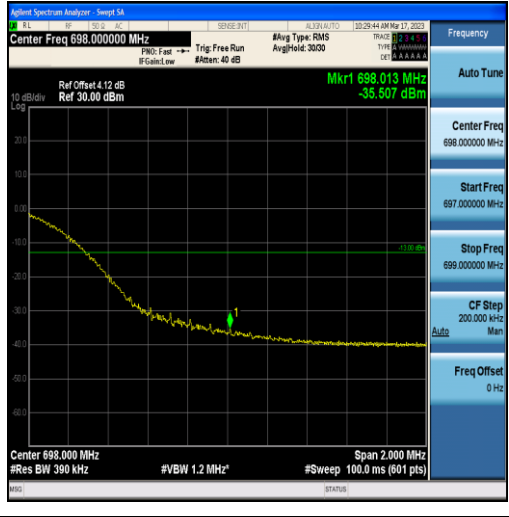

Band71-20MHz-16QAM-133222-100RB#0

Band71-20MHz-QPSK-133372-100RB#0

Band71-20MHz-16QAM-133372-100RB#0

Appendix D: Conducted Spurious Emission

Test Result

| Band | Bandwidth | Modulation | Channel | RB Configuration | Frequency Range | Result (dBm) | Verdict |
|-------|-----------|------------|---------|------------------|----------------------|--------------|---------|
| Band2 | 1.4MHz | QPSK | 18607 | 6RB#0 | Range1:30~1000MHz | -40.75 | PASS |
| Band2 | 1.4MHz | QPSK | 18607 | 6RB#0 | Range2:1000~20000MHz | -40.07 | PASS |
| Band2 | 1.4MHz | 16QAM | 18607 | 6RB#0 | Range1:30~1000MHz | -39.86 | PASS |
| Band2 | 1.4MHz | 16QAM | 18607 | 6RB#0 | Range2:1000~20000MHz | -39.95 | PASS |
| Band2 | 1.4MHz | QPSK | 18900 | 6RB#0 | Range1:30~1000MHz | -40.32 | PASS |
| Band2 | 1.4MHz | QPSK | 18900 | 6RB#0 | Range2:1000~20000MHz | -39.27 | PASS |
| Band2 | 1.4MHz | 16QAM | 18900 | 6RB#0 | Range1:30~1000MHz | -40.46 | PASS |
| Band2 | 1.4MHz | 16QAM | 18900 | 6RB#0 | Range2:1000~20000MHz | -39.94 | PASS |
| Band2 | 1.4MHz | QPSK | 19193 | 6RB#0 | Range1:30~1000MHz | -39.86 | PASS |
| Band2 | 1.4MHz | QPSK | 19193 | 6RB#0 | Range2:1000~20000MHz | -40.12 | PASS |
| Band2 | 1.4MHz | 16QAM | 19193 | 6RB#0 | Range1:30~1000MHz | -40.44 | PASS |
| Band2 | 1.4MHz | 16QAM | 19193 | 6RB#0 | Range2:1000~20000MHz | -40.13 | PASS |
| Band2 | 3MHz | QPSK | 18615 | 15RB#0 | Range1:30~1000MHz | -38.96 | PASS |
| Band2 | 3MHz | QPSK | 18615 | 15RB#0 | Range2:1000~20000MHz | -39.76 | PASS |
| Band2 | 3MHz | 16QAM | 18615 | 15RB#0 | Range1:30~1000MHz | -39.52 | PASS |
| Band2 | 3MHz | 16QAM | 18615 | 15RB#0 | Range2:1000~20000MHz | -40.14 | PASS |
| Band2 | 3MHz | QPSK | 18900 | 15RB#0 | Range1:30~1000MHz | -39.05 | PASS |
| Band2 | 3MHz | QPSK | 18900 | 15RB#0 | Range2:1000~20000MHz | -39.72 | PASS |
| Band2 | 3MHz | 16QAM | 18900 | 15RB#0 | Range1:30~1000MHz | -40.04 | PASS |
| Band2 | 3MHz | 16QAM | 18900 | 15RB#0 | Range2:1000~20000MHz | -39.66 | PASS |
| Band2 | 3MHz | QPSK | 19185 | 15RB#0 | Range1:30~1000MHz | -39.39 | PASS |
| Band2 | 3MHz | QPSK | 19185 | 15RB#0 | Range2:1000~20000MHz | -40.65 | PASS |
| Band2 | 3MHz | 16QAM | 19185 | 15RB#0 | Range1:30~1000MHz | -40.06 | PASS |
| Band2 | 3MHz | 16QAM | 19185 | 15RB#0 | Range2:1000~20000MHz | -40.29 | PASS |
| Band2 | 5MHz | QPSK | 18625 | 25RB#0 | Range1:30~1000MHz | -40 | PASS |
| Band2 | 5MHz | QPSK | 18625 | 25RB#0 | Range2:1000~20000MHz | -39.55 | PASS |
| Band2 | 5MHz | 16QAM | 18625 | 25RB#0 | Range1:30~1000MHz | -39.15 | PASS |
| Band2 | 5MHz | 16QAM | 18625 | 25RB#0 | Range2:1000~20000MHz | -39.6 | PASS |
| Band2 | 5MHz | QPSK | 18900 | 25RB#0 | Range1:30~1000MHz | -40.31 | PASS |
| Band2 | 5MHz | QPSK | 18900 | 25RB#0 | Range2:1000~20000MHz | -40.37 | PASS |
| Band2 | 5MHz | 16QAM | 18900 | 25RB#0 | Range1:30~1000MHz | -39.54 | PASS |