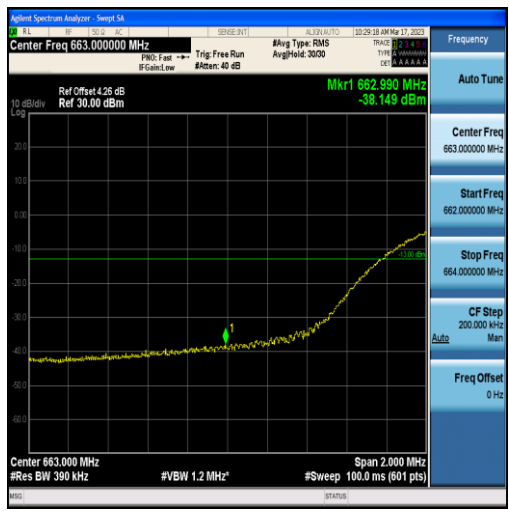

Band71-20MHz-16QAM-133222-100RB#0

Band71-20MHz-QPSK-133372-100RB#0

Band71-20MHz-16QAM-133372-100RB#0

Appendix D: Conducted Spurious Emission

Test Result

| Band | Bandwidth | Modulation | Channel | RB Configuration | Frequency Range | Result (dBm) | Verdict |
|-------|-----------|------------|---------|------------------|----------------------|--------------|---------|
| Band2 | 1.4MHz | QPSK | 18607 | 6RB#0 | Range1:30~1000MHz | -40.75 | PASS |
| Band2 | 1.4MHz | QPSK | 18607 | 6RB#0 | Range2:1000~20000MHz | -40.07 | PASS |
| Band2 | 1.4MHz | 16QAM | 18607 | 6RB#0 | Range1:30~1000MHz | -39.86 | PASS |
| Band2 | 1.4MHz | 16QAM | 18607 | 6RB#0 | Range2:1000~20000MHz | -39.95 | PASS |
| Band2 | 1.4MHz | QPSK | 18900 | 6RB#0 | Range1:30~1000MHz | -40.32 | PASS |
| Band2 | 1.4MHz | QPSK | 18900 | 6RB#0 | Range2:1000~20000MHz | -39.27 | PASS |
| Band2 | 1.4MHz | 16QAM | 18900 | 6RB#0 | Range1:30~1000MHz | -40.46 | PASS |
| Band2 | 1.4MHz | 16QAM | 18900 | 6RB#0 | Range2:1000~20000MHz | -39.94 | PASS |
| Band2 | 1.4MHz | QPSK | 19193 | 6RB#0 | Range1:30~1000MHz | -39.86 | PASS |
| Band2 | 1.4MHz | QPSK | 19193 | 6RB#0 | Range2:1000~20000MHz | -40.12 | PASS |
| Band2 | 1.4MHz | 16QAM | 19193 | 6RB#0 | Range1:30~1000MHz | -40.44 | PASS |
| Band2 | 1.4MHz | 16QAM | 19193 | 6RB#0 | Range2:1000~20000MHz | -40.13 | PASS |
| Band2 | 3MHz | QPSK | 18615 | 15RB#0 | Range1:30~1000MHz | -38.96 | PASS |
| Band2 | 3MHz | QPSK | 18615 | 15RB#0 | Range2:1000~20000MHz | -39.76 | PASS |
| Band2 | 3MHz | 16QAM | 18615 | 15RB#0 | Range1:30~1000MHz | -39.52 | PASS |
| Band2 | 3MHz | 16QAM | 18615 | 15RB#0 | Range2:1000~20000MHz | -40.14 | PASS |
| Band2 | 3MHz | QPSK | 18900 | 15RB#0 | Range1:30~1000MHz | -39.05 | PASS |
| Band2 | 3MHz | QPSK | 18900 | 15RB#0 | Range2:1000~20000MHz | -39.72 | PASS |
| Band2 | 3MHz | 16QAM | 18900 | 15RB#0 | Range1:30~1000MHz | -40.04 | PASS |
| Band2 | 3MHz | 16QAM | 18900 | 15RB#0 | Range2:1000~20000MHz | -39.66 | PASS |
| Band2 | 3MHz | QPSK | 19185 | 15RB#0 | Range1:30~1000MHz | -39.39 | PASS |
| Band2 | 3MHz | QPSK | 19185 | 15RB#0 | Range2:1000~20000MHz | -40.65 | PASS |
| Band2 | 3MHz | 16QAM | 19185 | 15RB#0 | Range1:30~1000MHz | -40.06 | PASS |
| Band2 | 3MHz | 16QAM | 19185 | 15RB#0 | Range2:1000~20000MHz | -40.29 | PASS |
| Band2 | 5MHz | QPSK | 18625 | 25RB#0 | Range1:30~1000MHz | -40 | PASS |
| Band2 | 5MHz | QPSK | 18625 | 25RB#0 | Range2:1000~20000MHz | -39.55 | PASS |
| Band2 | 5MHz | 16QAM | 18625 | 25RB#0 | Range1:30~1000MHz | -39.15 | PASS |
| Band2 | 5MHz | 16QAM | 18625 | 25RB#0 | Range2:1000~20000MHz | -39.6 | PASS |
| Band2 | 5MHz | QPSK | 18900 | 25RB#0 | Range1:30~1000MHz | -40.31 | PASS |
| Band2 | 5MHz | QPSK | 18900 | 25RB#0 | Range2:1000~20000MHz | -40.37 | PASS |
| Band2 | 5MHz | 16QAM | 18900 | 25RB#0 | Range1:30~1000MHz | -39.54 | PASS |