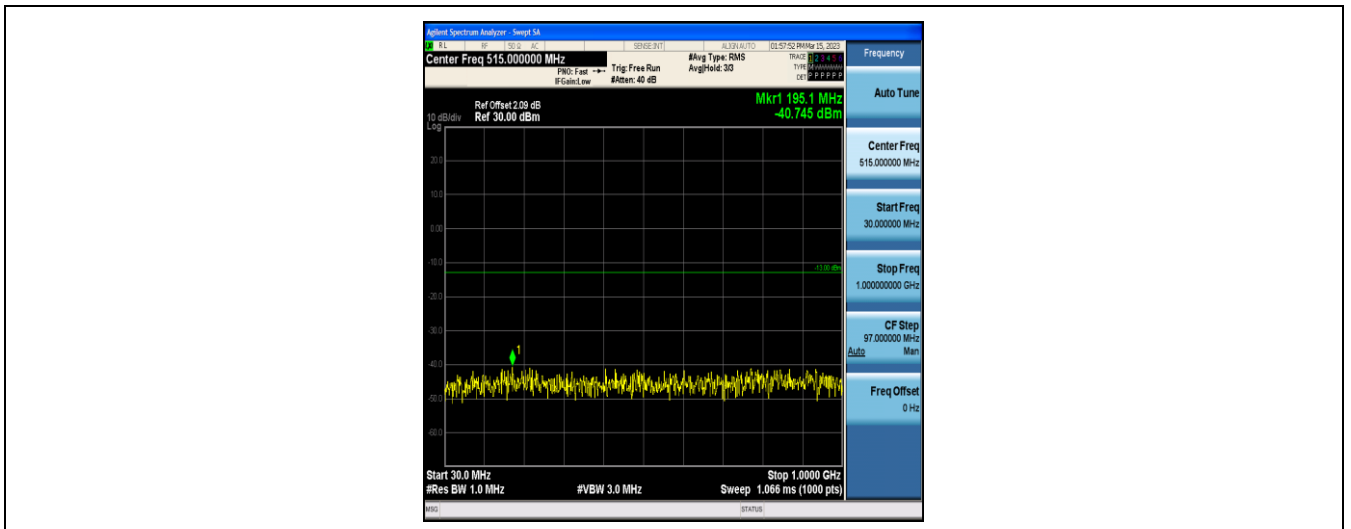

Band71	20MHz	16QAM	133297	100RB#0	Range2:1000~10000MHz	-44.53	PASS
Band71	20MHz	QPSK	133372	100RB#0	Range1:30~1000MHz	-48.56	PASS
Band71	20MHz	QPSK	133372	100RB#0	Range2:1000~10000MHz	-44.64	PASS
Band71	20MHz	16QAM	133372	100RB#0	Range1:30~1000MHz	-48.45	PASS
Band71	20MHz	16QAM	133372	100RB#0	Range2:1000~10000MHz	-45.51	PASS

Test Graphs

Band2-1.4MHz-QPSK-18607-6RB#0-Range1:30~1000MHz