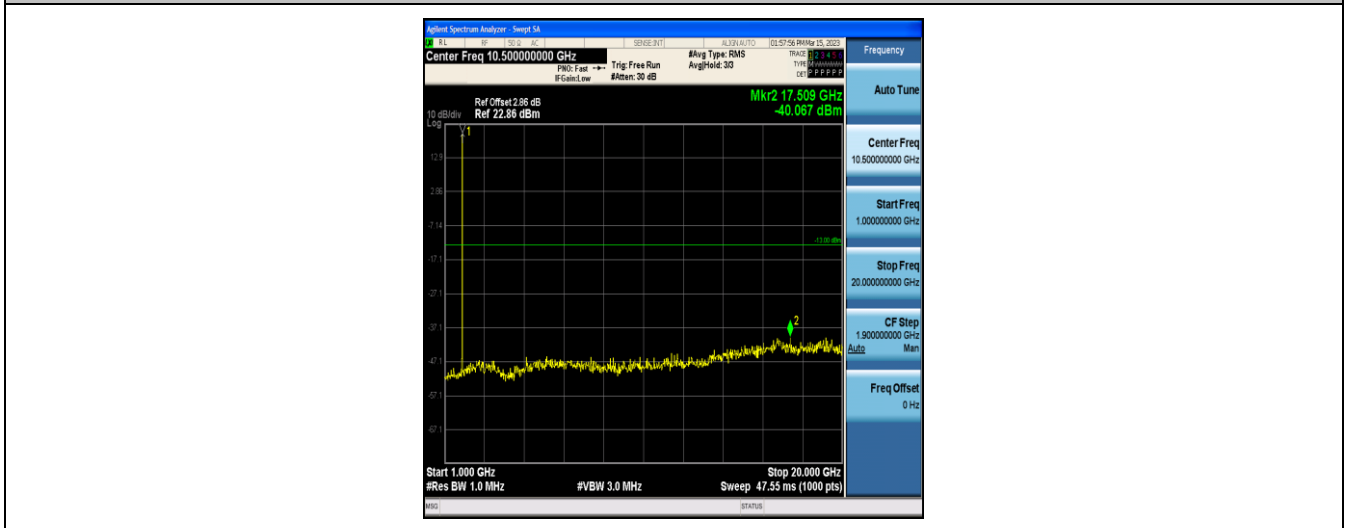

Band2-1.4MHz-QPSK-18607-6RB#0-Range2:1000~20000MHz