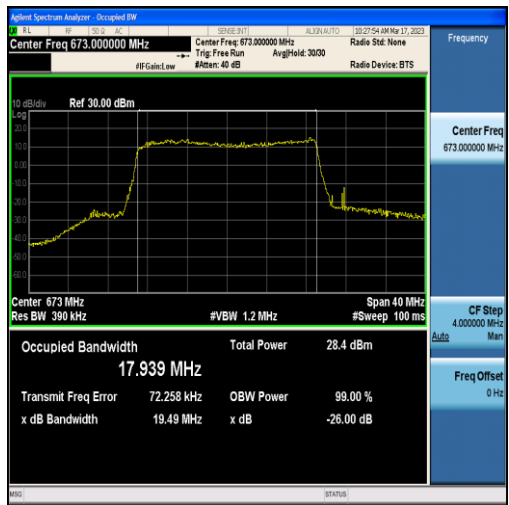

Band71-15MHz-16QAM-133197-75RB#0-13.429

Band71-15MHz-QPSK-133297-75RB#0-13.464

Band71-15MHz-16QAM-133297-75RB#0-13.436

Band71-15MHz-QPSK-133397-75RB#0-29.730

Band71-15MHz-16QAM-133397-75RB#0-13.536

Band71-20MHz-QPSK-133222-100RB#0-17.939