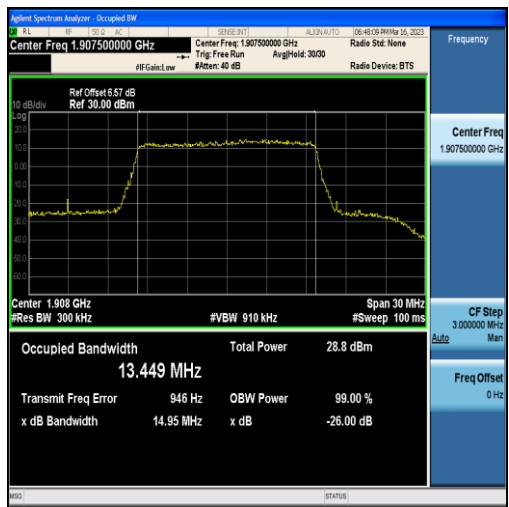

Band25-15MHz-QPSK-26615-75RB#0-13.449