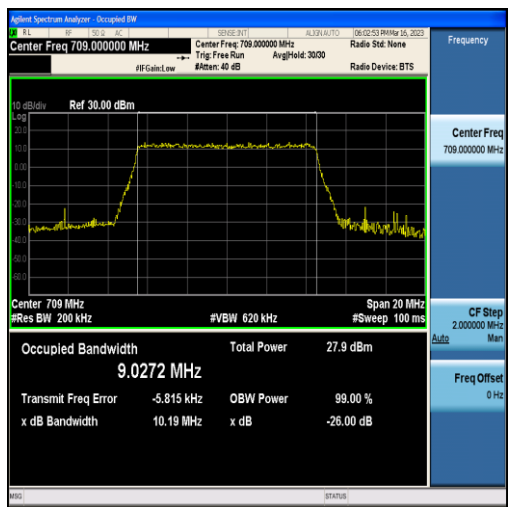

Band17-5MHz-16QAM-23755-25RB#0-4.5337

Band17-5MHz-QPSK-23790-25RB#0-4.5377

Band17-5MHz-16QAM-23790-25RB#0-4.5171

Band17-5MHz-QPSK-23825-25RB#0-4.5034

Band17-5MHz-16QAM-23825-25RB#0-4.5263

Band17-10MHz-QPSK-23780-50RB#0-9.0272