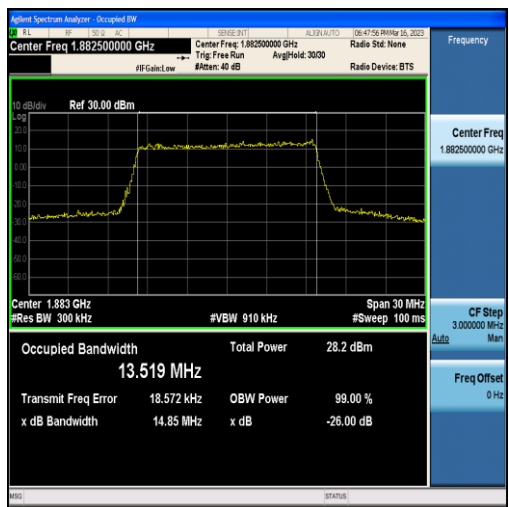

Band25-15MHz-16QAM-26365-75RB#0-13.519