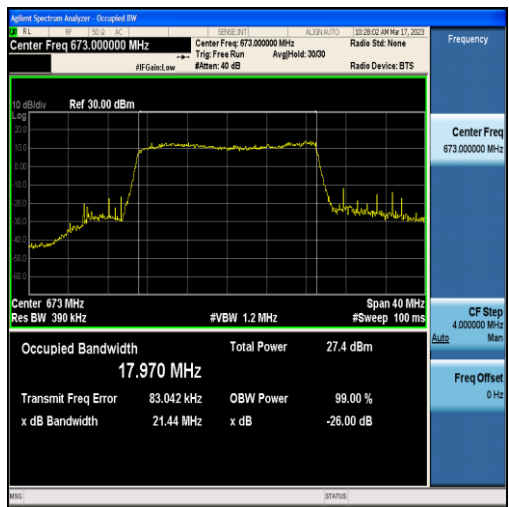

Band71-15MHz-16QAM-133197-75RB#0-13.429

Band71-15MHz-QPSK-133297-75RB#0-13.464

Band71-15MHz-16QAM-133297-75RB#0-13.436

Band71-15MHz-QPSK-133397-75RB#0-29.730

Band71-15MHz-16QAM-133397-75RB#0-13.536

Band71-20MHz-QPSK-133222-100RB#0-17.939