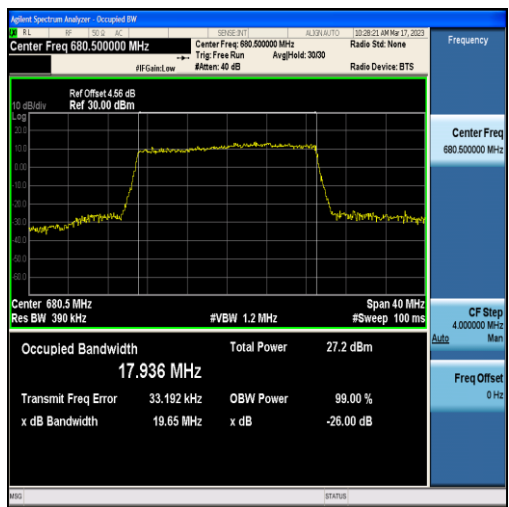

Band71-20MHz-16QAM-133297-100RB#0-17.936