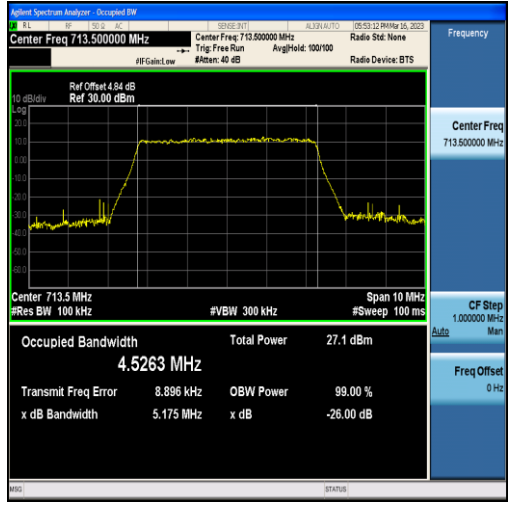

Band17-5MHz-16QAM-23755-25RB#0-4.5337

Band17-5MHz-QPSK-23790-25RB#0-4.5377

Band17-5MHz-16QAM-23790-25RB#0-4.5171

Band17-5MHz-QPSK-23825-25RB#0-4.5034

Band17-5MHz-16QAM-23825-25RB#0-4.5263

Band17-10MHz-QPSK-23780-50RB#0-9.0272