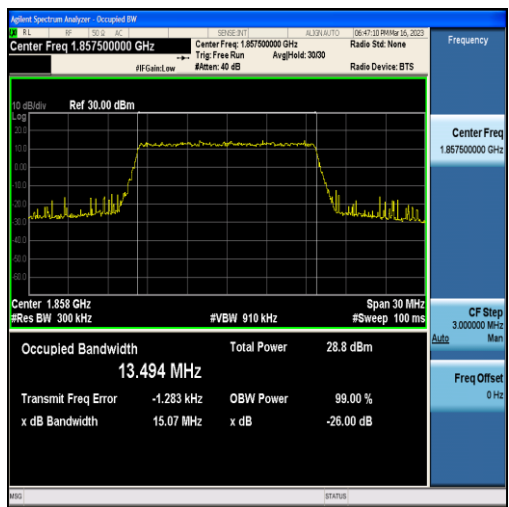

Band25-5MHz-16QAM-26065-25RB#0-4.5120

Band25-5MHz-QPSK-26365-25RB#0-4.5095

Band25-5MHz-16QAM-26365-25RB#0-4.5324

Band25-5MHz-QPSK-26665-25RB#0-4.5265

Band25-5MHz-16QAM-26665-25RB#0-4.5067

Band25-15MHz-QPSK-26115-75RB#0-13.494