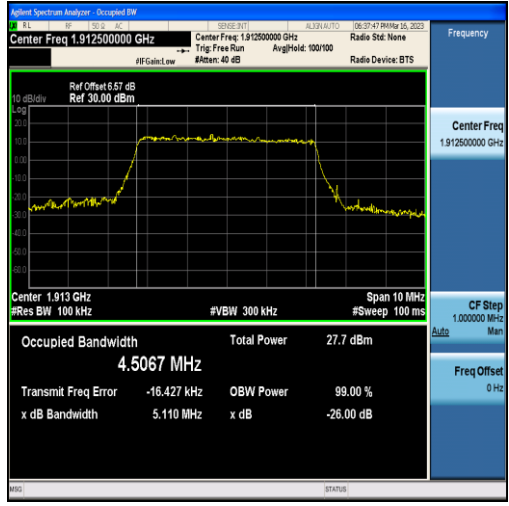

Band25-5MHz-16QAM-26065-25RB#0-4.5120

Band25-5MHz-QPSK-26365-25RB#0-4.5095

Band25-5MHz-16QAM-26365-25RB#0-4.5324

Band25-5MHz-QPSK-26665-25RB#0-4.5265

Band25-5MHz-16QAM-26665-25RB#0-4.5067

Band25-15MHz-QPSK-26115-75RB#0-13.494