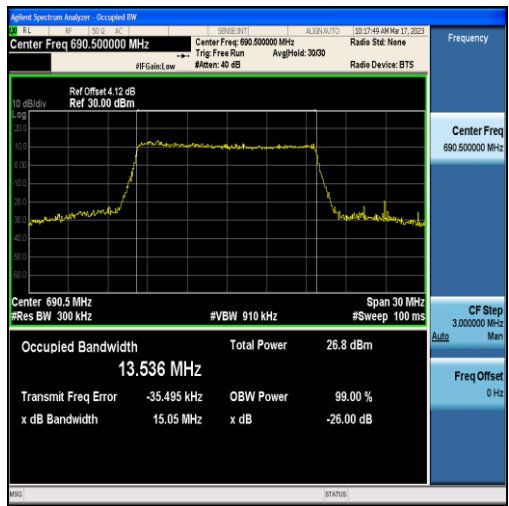

Band71-15MHz-16QAM-133197-75RB#0-13.429

Band71-15MHz-QPSK-133297-75RB#0-13.464

Band71-15MHz-16QAM-133297-75RB#0-13.436

Band71-15MHz-QPSK-133397-75RB#0-29.730

Band71-15MHz-16QAM-133397-75RB#0-13.536

Band71-20MHz-QPSK-133222-100RB#0-17.939