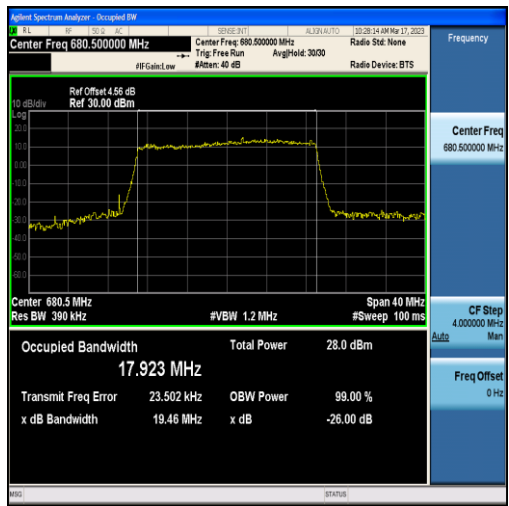

Band71-20MHz-QPSK-133297-100RB#0-17.923