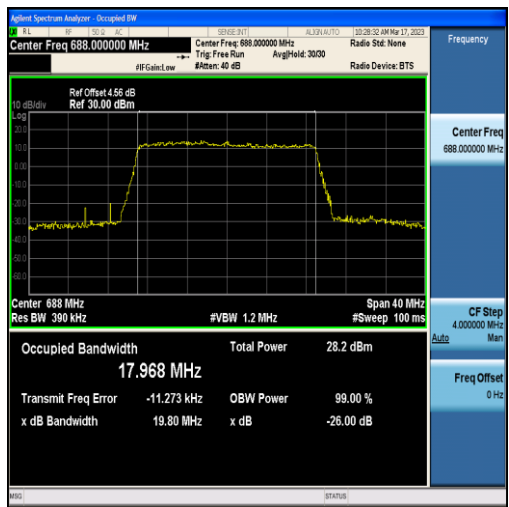

Band71-20MHz-QPSK-133372-100RB#0-17.968