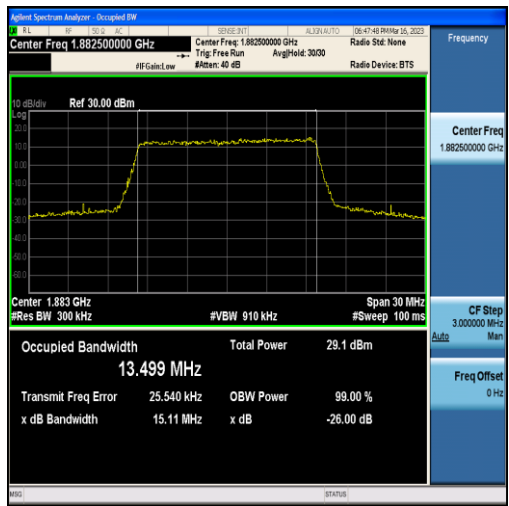

Band25-15MHz-QPSK-26365-75RB#0-13.499