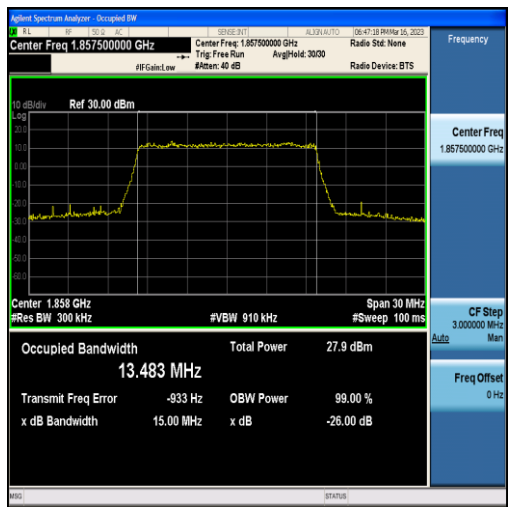

Band25-5MHz-16QAM-26065-25RB#0-4.5120

Band25-5MHz-QPSK-26365-25RB#0-4.5095

Band25-5MHz-16QAM-26365-25RB#0-4.5324

Band25-5MHz-QPSK-26665-25RB#0-4.5265

Band25-5MHz-16QAM-26665-25RB#0-4.5067

Band25-15MHz-QPSK-26115-75RB#0-13.494