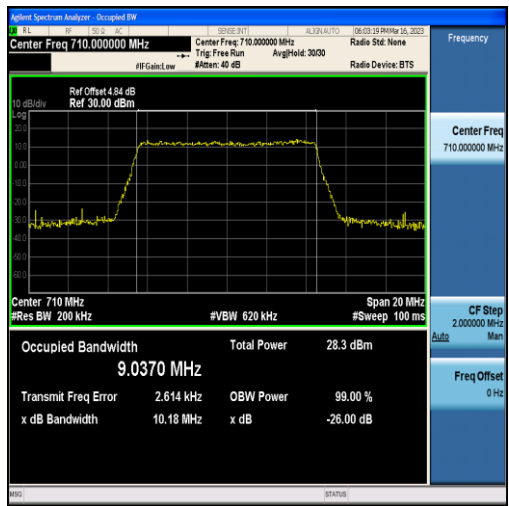

Band17-10MHz-QPSK-23790-50RB#0-9.0370