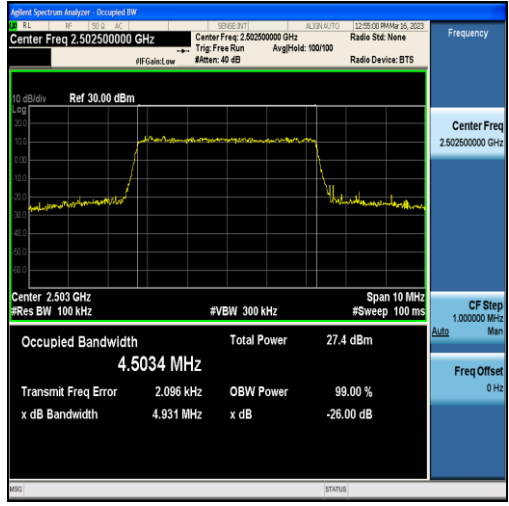

Band7-5MHz-QPSK-20775-25RB#0-4.4995

Band7-5MHz-16QAM-20775-25RB#0-4.5034