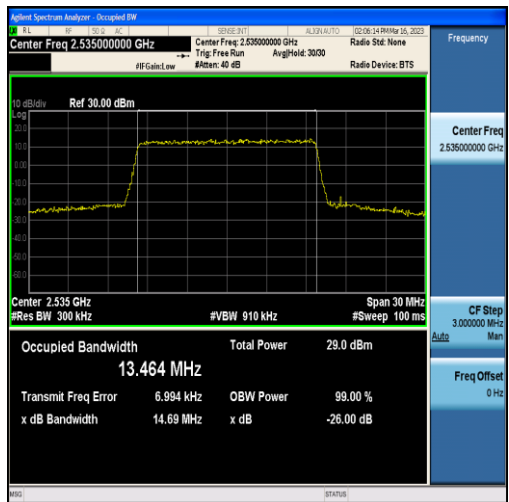

Band7-15MHz-16QAM-20825-75RB#0-13.465

Band7-15MHz-QPSK-21100-75RB#0-13.464