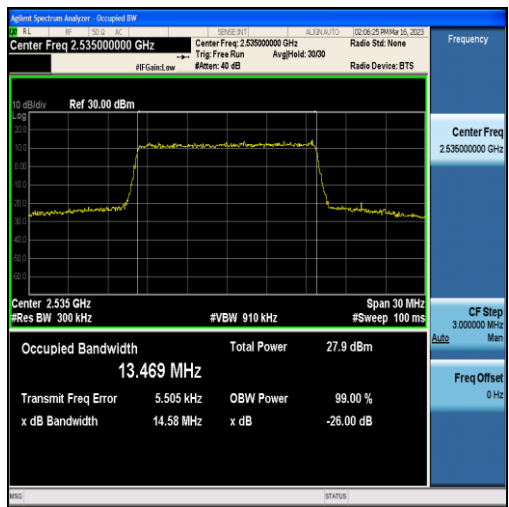

Band7-15MHz-QPSK-21100-75RB#0-13.464

Band7-15MHz-16QAM-21100-75RB#0-13.469