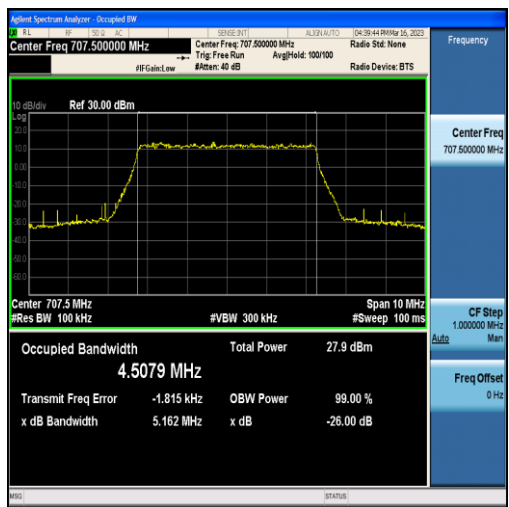

Band12-5MHz-16QAM-23035-25RB#0-4.5144

Band12-5MHz-QPSK-23095-25RB#0-4.5079