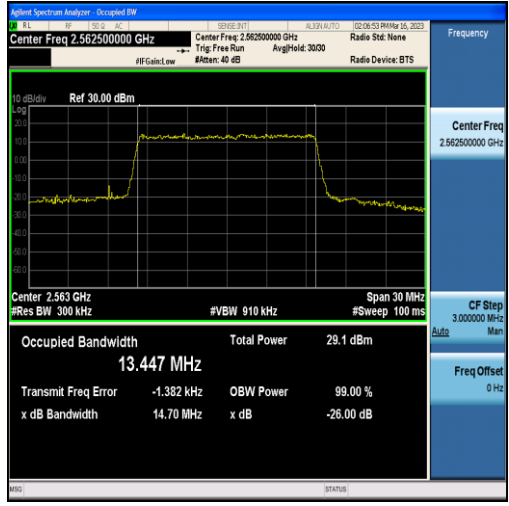

Band7-15MHz-QPSK-20825-75RB#0-13.483

Band7-15MHz-16QAM-20825-75RB#0-13.465

Band7-15MHz-QPSK-21100-75RB#0-13.464

Band7-15MHz-16QAM-21100-75RB#0-13.469

Band7-15MHz-QPSK-21375-75RB#0-13.447

Band7-15MHz-16QAM-21375-75RB#0-13.487