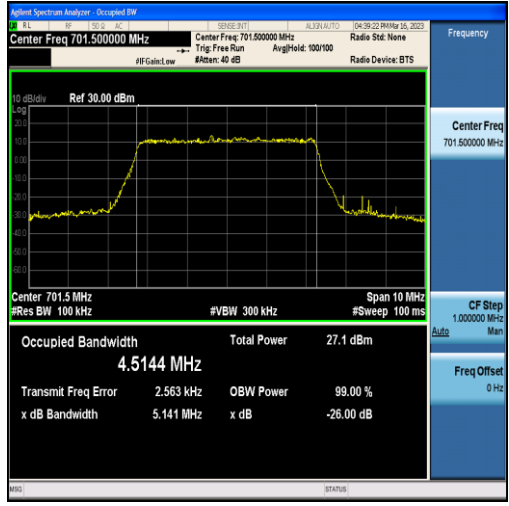

Band12-5MHz-QPSK-23035-25RB#0-4.5248

Band12-5MHz-16QAM-23035-25RB#0-4.5144