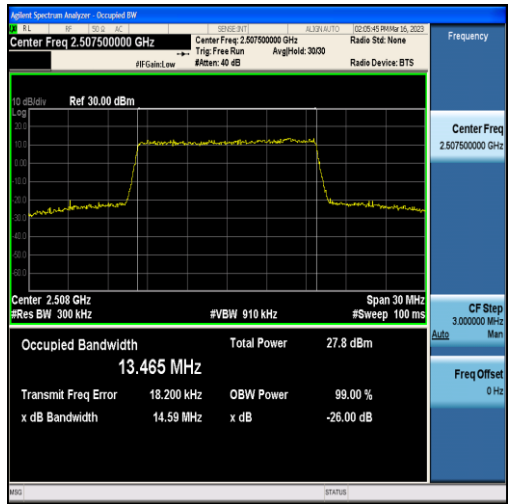

Band7-15MHz-QPSK-20825-75RB#0-13.483

Band7-15MHz-16QAM-20825-75RB#0-13.465