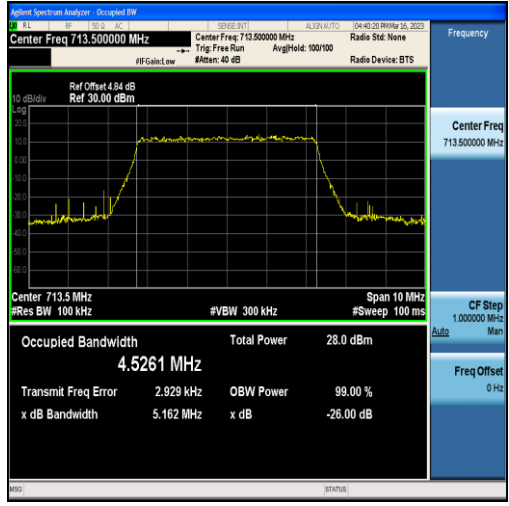

Band12-5MHz-QPSK-23035-25RB#0-4.5248

Band12-5MHz-16QAM-23035-25RB#0-4.5144

Band12-5MHz-QPSK-23095-25RB#0-4.5079

Band12-5MHz-16QAM-23095-25RB#0-4.5336

Band12-5MHz-QPSK-23155-25RB#0-4.5261

Band12-5MHz-16QAM-23155-25RB#0-4.5093