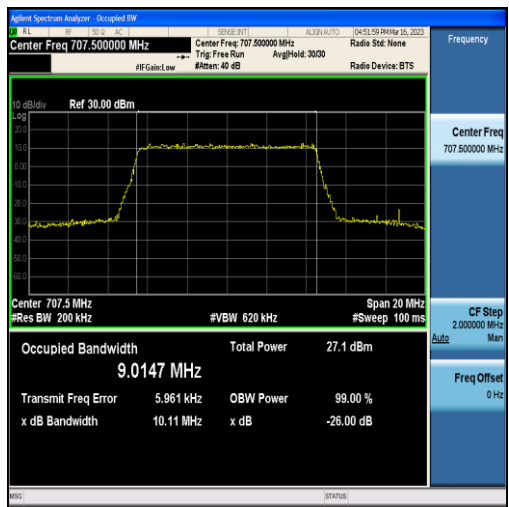

Band12-10MHz-QPSK-23095-50RB#0-8.9778

Band12-10MHz-16QAM-23095-50RB#0-9.0147