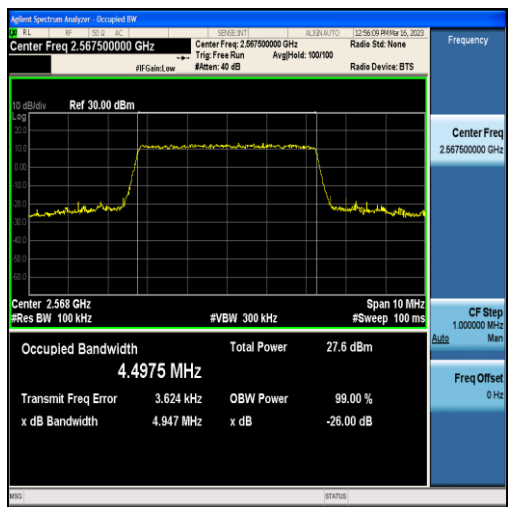

Band7-5MHz-QPSK-20775-25RB#0-4.4995

Band7-5MHz-16QAM-20775-25RB#0-4.5034

Band7-5MHz-QPSK-21100-25RB#0-4.5069

Band7-5MHz-16QAM-21100-25RB#0-4.4883

Band7-5MHz-QPSK-21425-25RB#0-4.4907

Band7-5MHz-16QAM-21425-25RB#0-4.4975