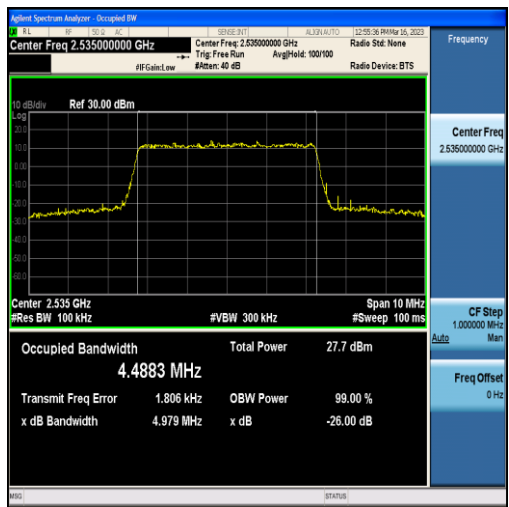

Band7-5MHz-QPSK-21100-25RB#0-4.5069

Band7-5MHz-16QAM-21100-25RB#0-4.4883