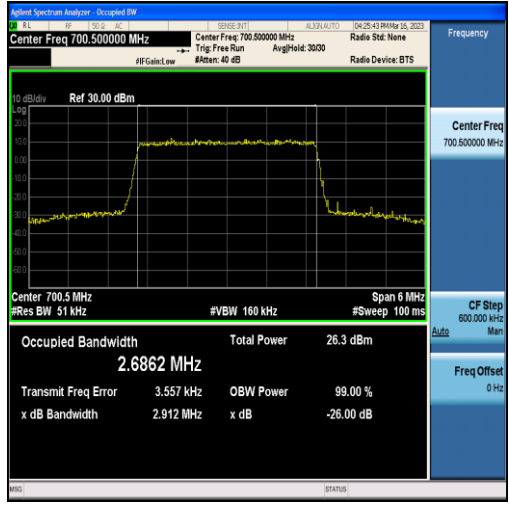

Band12-3MHz-QPSK-23025-15RB#0-2.6910

Band12-3MHz-16QAM-23025-15RB#0-2.6862