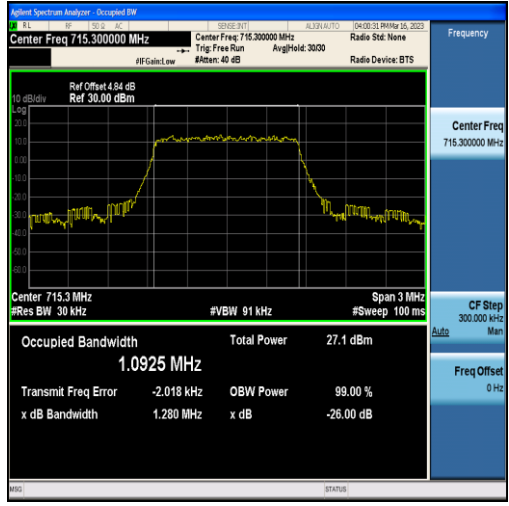

Band12-1.4MHz-QPSK-23017-6RB#0-1.0942

Band12-1.4MHz-16QAM-23017-6RB#0-1.0990

Band12-1.4MHz-QPSK-23095-6RB#0-1.0885

Band12-1.4MHz-16QAM-23095-6RB#0-1.0985

Band12-1.4MHz-QPSK-23173-6RB#0-1.0925

Band12-1.4MHz-16QAM-23173-6RB#0-1.0951