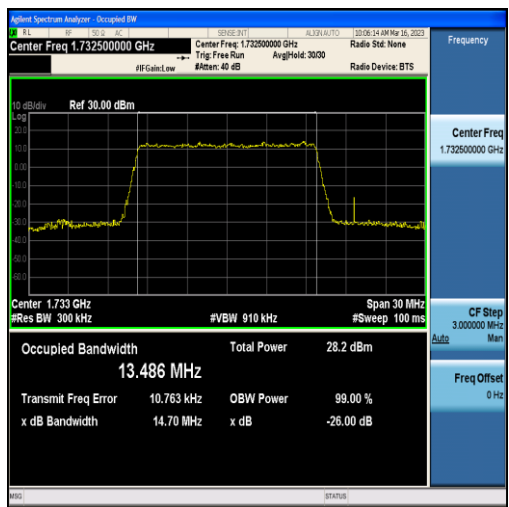

Band4-15MHz-16QAM-20025-75RB#0-13.450

Band4-15MHz-QPSK-20175-75RB#0-13.486