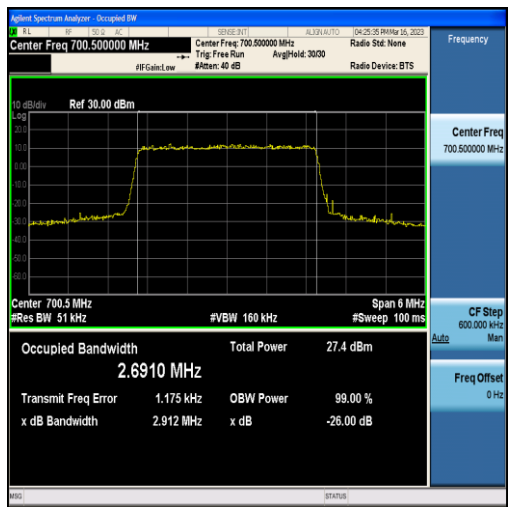

Band12-1.4MHz-QPSK-23017-6RB#0-1.0942

Band12-1.4MHz-16QAM-23017-6RB#0-1.0990

Band12-1.4MHz-QPSK-23095-6RB#0-1.0885

Band12-1.4MHz-16QAM-23095-6RB#0-1.0985

Band12-1.4MHz-QPSK-23173-6RB#0-1.0925

Band12-1.4MHz-16QAM-23173-6RB#0-1.0951