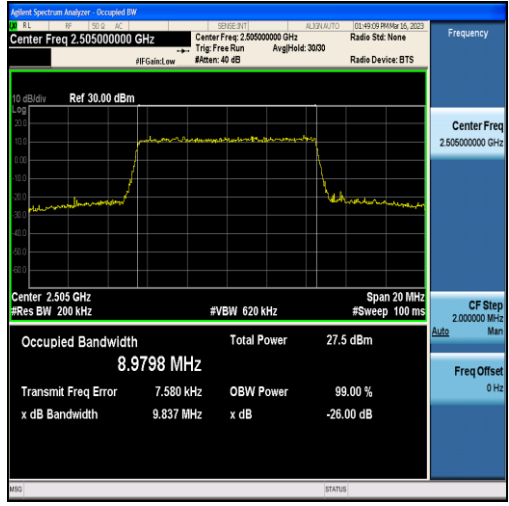

Band7-10MHz-QPSK-20800-50RB#0-8.9805

Band7-10MHz-16QAM-20800-50RB#0-8.9798