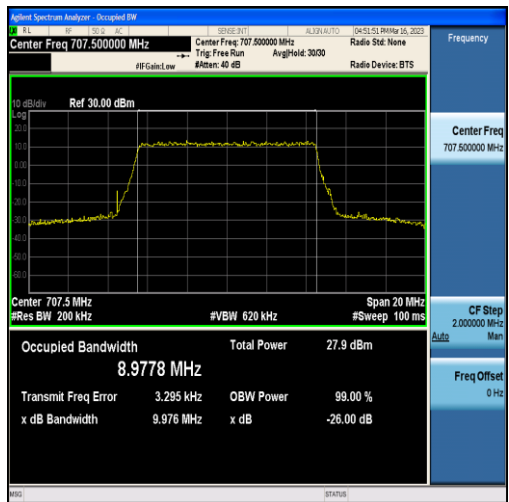

Band12-10MHz-16QAM-23060-50RB#0-8.9979

Band12-10MHz-QPSK-23095-50RB#0-8.9778