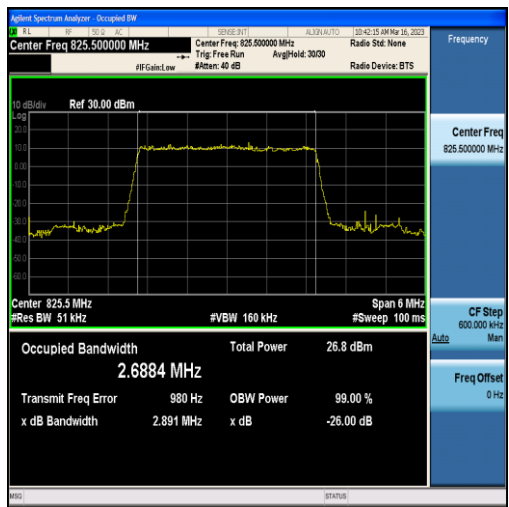

Band5-1.4MHz-QPSK-20407-6RB#0-1.0903

Band5-1.4MHz-16QAM-20407-6RB#0-1.0933

Band5-1.4MHz-QPSK-20525-6RB#0-1.0970

Band5-1.4MHz-16QAM-20525-6RB#0-1.0939

Band5-1.4MHz-QPSK-20643-6RB#0-1.0932

Band5-1.4MHz-16QAM-20643-6RB#0-1.0968