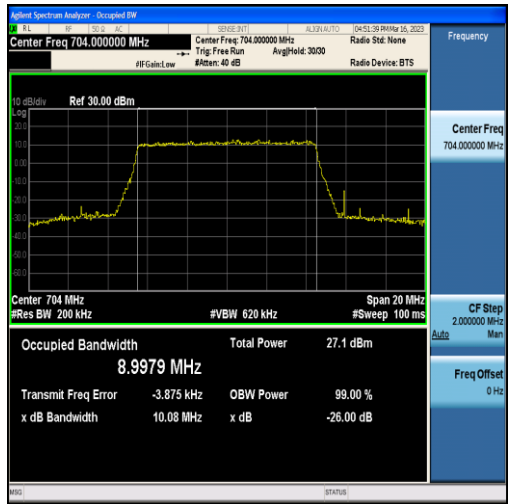

Band12-10MHz-QPSK-23060-50RB#0-9.0080

Band12-10MHz-16QAM-23060-50RB#0-8.9979