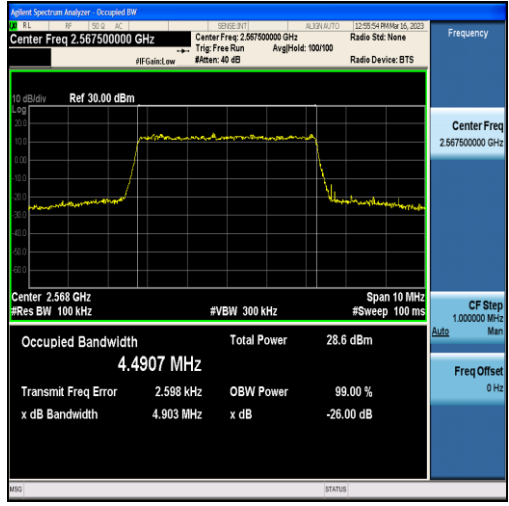

Band7-5MHz-QPSK-20775-25RB#0-4.4995

Band7-5MHz-16QAM-20775-25RB#0-4.5034

Band7-5MHz-QPSK-21100-25RB#0-4.5069

Band7-5MHz-16QAM-21100-25RB#0-4.4883

Band7-5MHz-QPSK-21425-25RB#0-4.4907

Band7-5MHz-16QAM-21425-25RB#0-4.4975