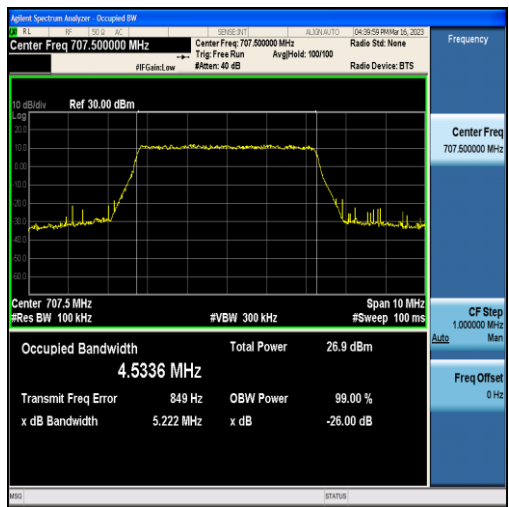

Band12-5MHz-QPSK-23095-25RB#0-4.5079

Band12-5MHz-16QAM-23095-25RB#0-4.5336