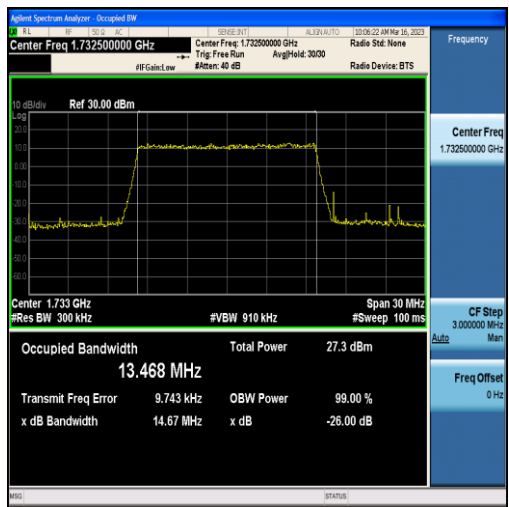

Band4-15MHz-QPSK-20175-75RB#0-13.486

Band4-15MHz-16QAM-20175-75RB#0-13.468