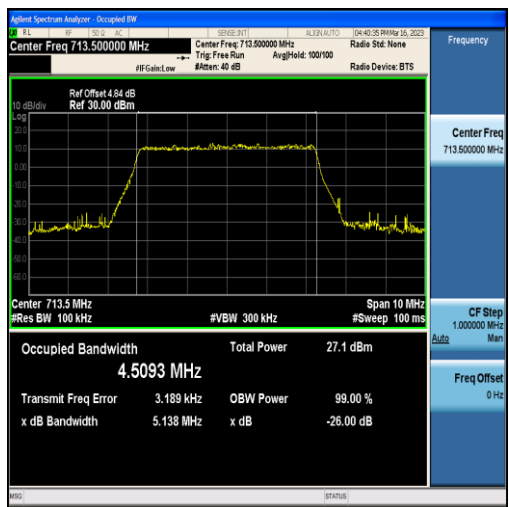

Band12-5MHz-QPSK-23035-25RB#0-4.5248

Band12-5MHz-16QAM-23035-25RB#0-4.5144

Band12-5MHz-QPSK-23095-25RB#0-4.5079

Band12-5MHz-16QAM-23095-25RB#0-4.5336

Band12-5MHz-QPSK-23155-25RB#0-4.5261

Band12-5MHz-16QAM-23155-25RB#0-4.5093