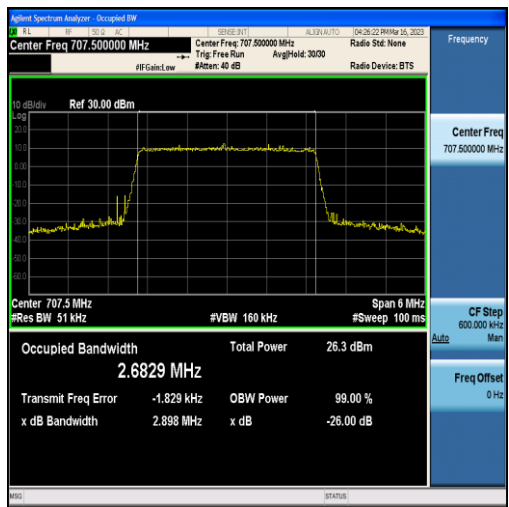

Band12-3MHz-QPSK-23095-15RB#0-2.6892

Band12-3MHz-16QAM-23095-15RB#0-2.6829