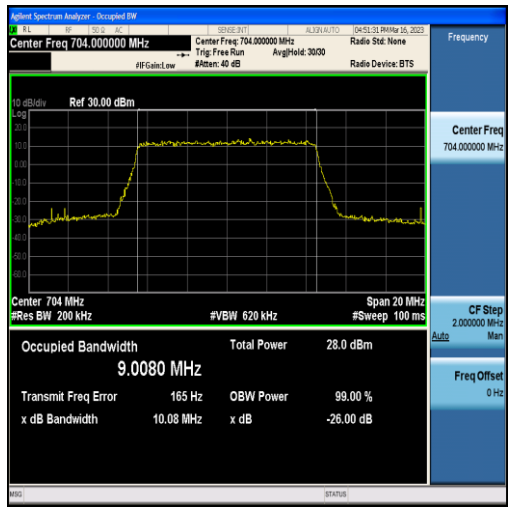

Band12-5MHz-QPSK-23035-25RB#0-4.5248

Band12-5MHz-16QAM-23035-25RB#0-4.5144

Band12-5MHz-QPSK-23095-25RB#0-4.5079

Band12-5MHz-16QAM-23095-25RB#0-4.5336

Band12-5MHz-QPSK-23155-25RB#0-4.5261

Band12-5MHz-16QAM-23155-25RB#0-4.5093