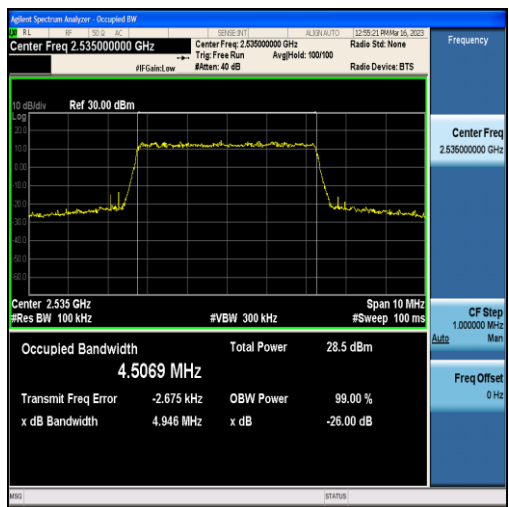

Band7-5MHz-16QAM-20775-25RB#0-4.5034

Band7-5MHz-QPSK-21100-25RB#0-4.5069