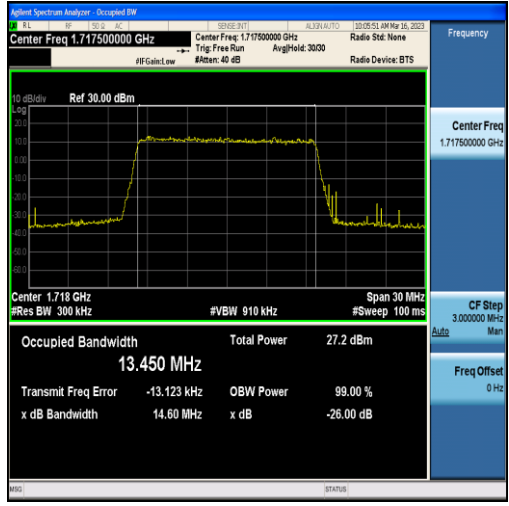

Band4-15MHz-QPSK-20025-75RB#0-13.426

Band4-15MHz-16QAM-20025-75RB#0-13.450