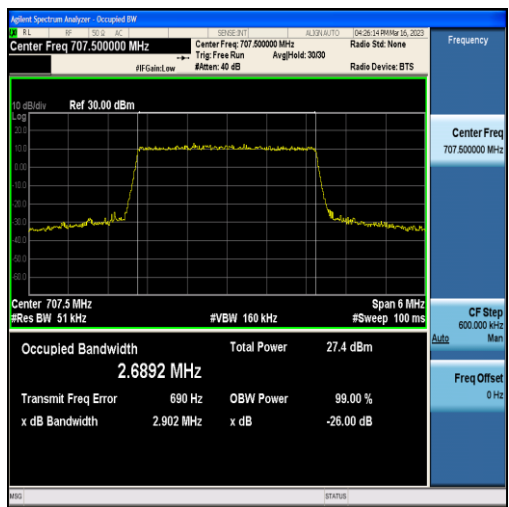

Band12-3MHz-16QAM-23025-15RB#0-2.6862

Band12-3MHz-QPSK-23095-15RB#0-2.6892