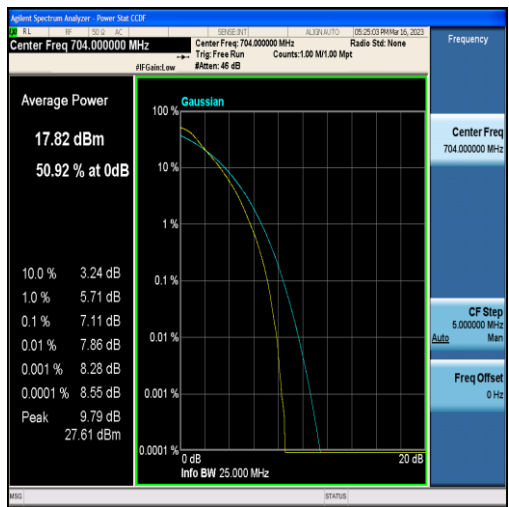

Band12-5MHz-16QAM-23155-25RB#0

Band12-10MHz-QPSK-23060-50RB#0