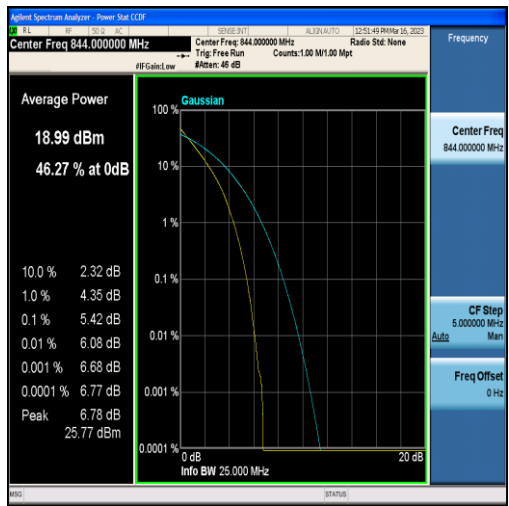

Band5-10MHz-16QAM-20525-50RB#0

Band5-10MHz-QPSK-20600-50RB#0

Band5-10MHz-16QAM-20600-50RB#0

Band7-5MHz-QPSK-20775-25RB#0

Band7-5MHz-16QAM-20775-25RB#0

Band7-5MHz-QPSK-21100-25RB#0

Band7-5MHz-16QAM-21100-25RB#0