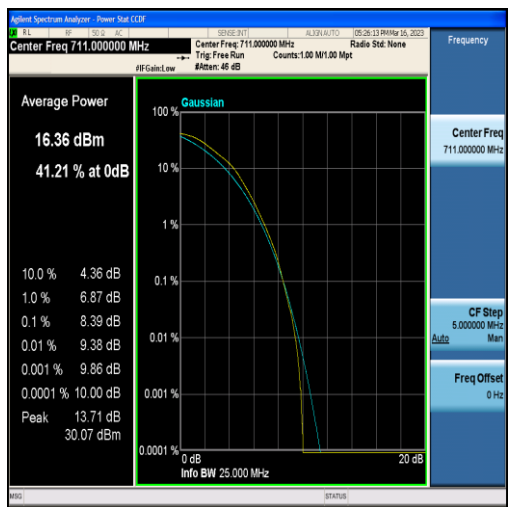

Band12-10MHz-QPSK-23130-50RB#0

Band12-10MHz-16QAM-23130-50RB#0