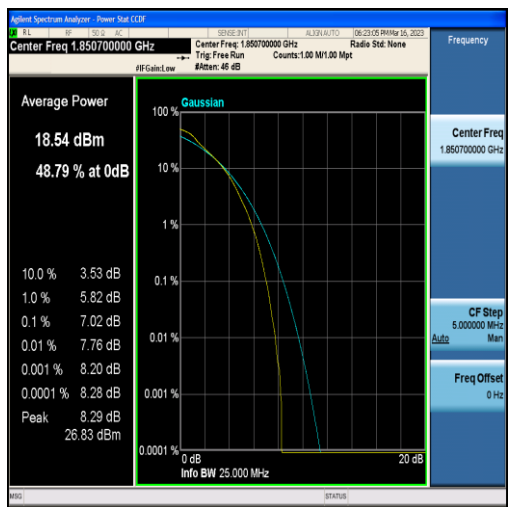

Band17-10MHz-16QAM-23800-50RB#0

Band25-1.4MHz-QPSK-26047-6RB#0