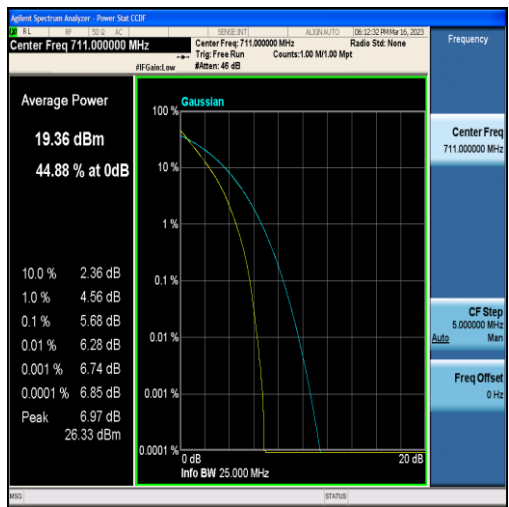

Band17-5MHz-QPSK-23825-25RB#0

Band17-5MHz-16QAM-23825-25RB#0

Band17-10MHz-QPSK-23780-50RB#0

Band17-10MHz-16QAM-23780-50RB#0

Band17-10MHz-QPSK-23790-50RB#0

Band17-10MHz-16QAM-23790-50RB#0

Band17-10MHz-QPSK-23800-50RB#0