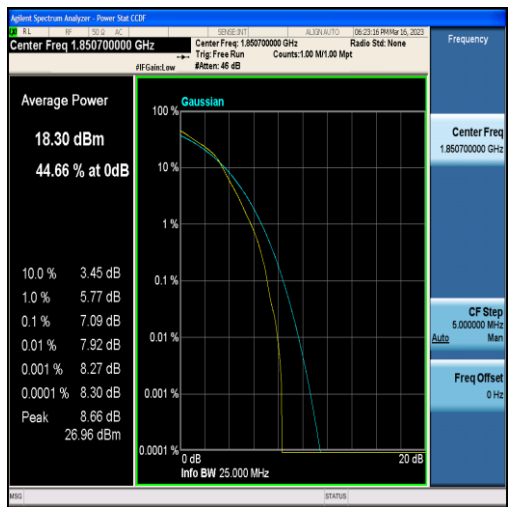

Band25-1.4MHz-QPSK-26047-6RB#0

Band25-1.4MHz-16QAM-26047-6RB#0