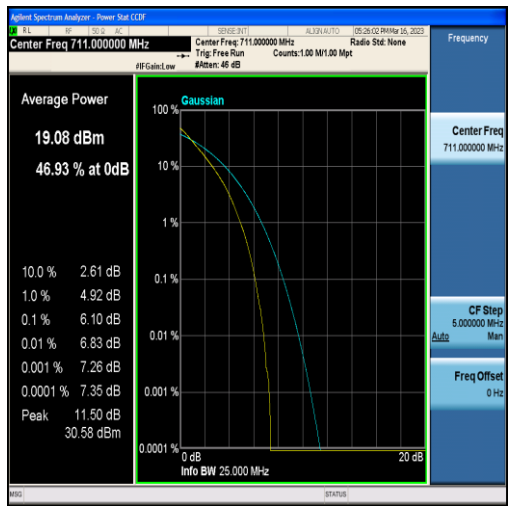

Band12-5MHz-16QAM-23095-25RB#0

Band12-5MHz-QPSK-23155-25RB#0

Band12-5MHz-16QAM-23155-25RB#0

Band12-10MHz-QPSK-23060-50RB#0

Band12-10MHz-16QAM-23060-50RB#0

Band12-10MHz-QPSK-23095-50RB#0

Band12-10MHz-16QAM-23095-50RB#0