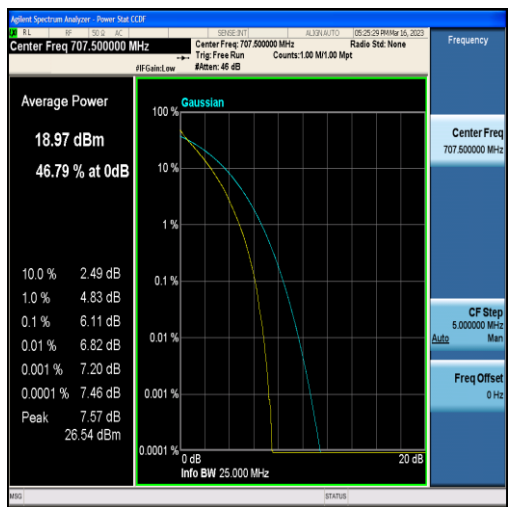

Band12-5MHz-16QAM-23095-25RB#0

Band12-5MHz-QPSK-23155-25RB#0

Band12-5MHz-16QAM-23155-25RB#0

Band12-10MHz-QPSK-23060-50RB#0

Band12-10MHz-16QAM-23060-50RB#0

Band12-10MHz-QPSK-23095-50RB#0

Band12-10MHz-16QAM-23095-50RB#0