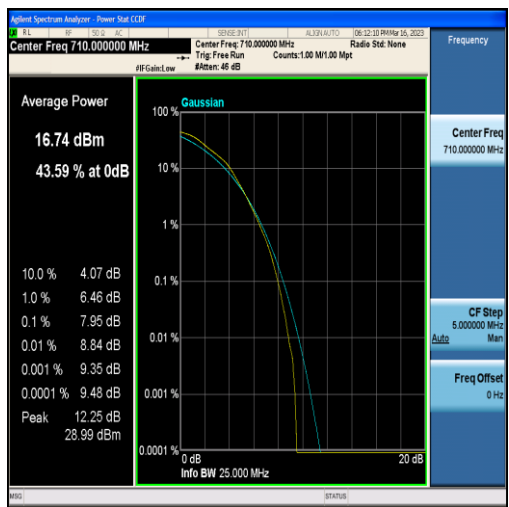

Band17-5MHz-QPSK-23825-25RB#0

Band17-5MHz-16QAM-23825-25RB#0

Band17-10MHz-QPSK-23780-50RB#0

Band17-10MHz-16QAM-23780-50RB#0

Band17-10MHz-QPSK-23790-50RB#0

Band17-10MHz-16QAM-23790-50RB#0

Band17-10MHz-QPSK-23800-50RB#0