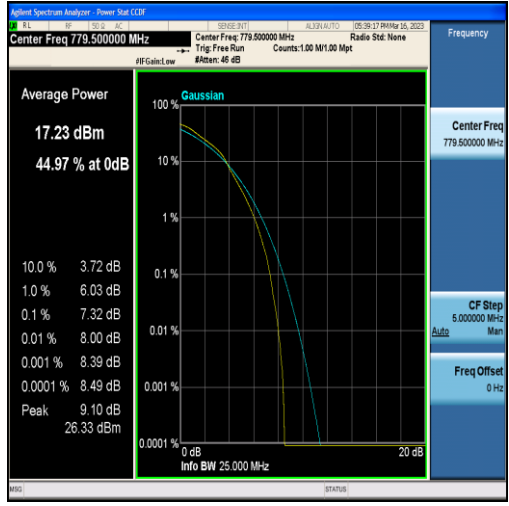

Band13-5MHz-QPSK-23205-25RB#0

Band13-5MHz-16QAM-23205-25RB#0