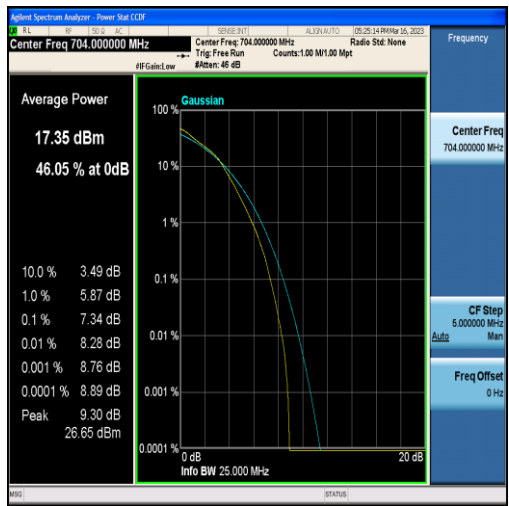

Band12-5MHz-16QAM-23095-25RB#0

Band12-5MHz-QPSK-23155-25RB#0

Band12-5MHz-16QAM-23155-25RB#0

Band12-10MHz-QPSK-23060-50RB#0

Band12-10MHz-16QAM-23060-50RB#0

Band12-10MHz-QPSK-23095-50RB#0

Band12-10MHz-16QAM-23095-50RB#0