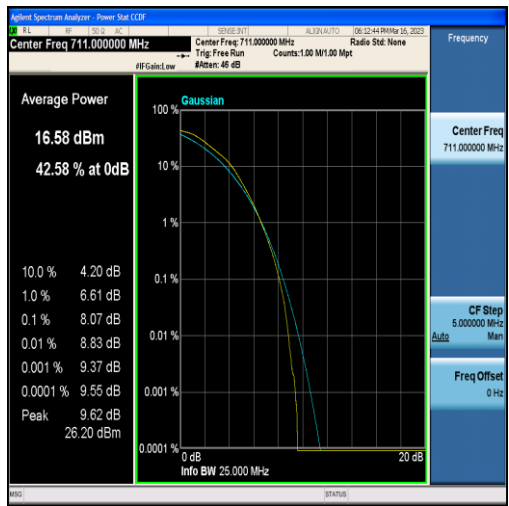

Band17-5MHz-QPSK-23825-25RB#0

Band17-5MHz-16QAM-23825-25RB#0

Band17-10MHz-QPSK-23780-50RB#0

Band17-10MHz-16QAM-23780-50RB#0

Band17-10MHz-QPSK-23790-50RB#0

Band17-10MHz-16QAM-23790-50RB#0

Band17-10MHz-QPSK-23800-50RB#0