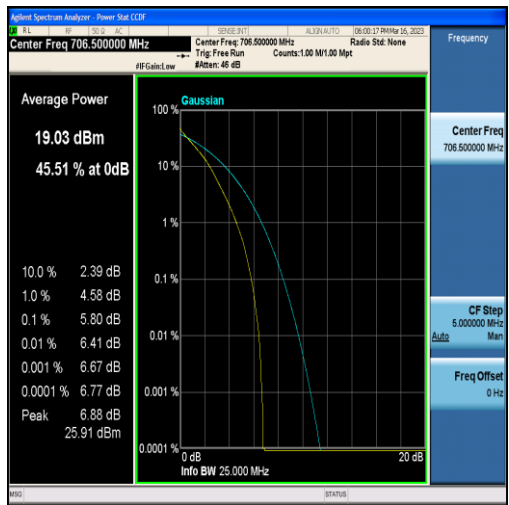

Band13-10MHz-16QAM-23230-50RB#0

Band17-5MHz-QPSK-23755-25RB#0