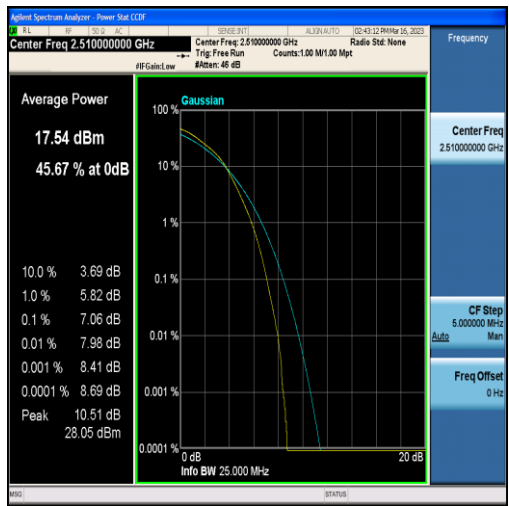

Band7-20MHz-QPSK-20850-100RB#0

Band7-20MHz-16QAM-20850-100RB#0