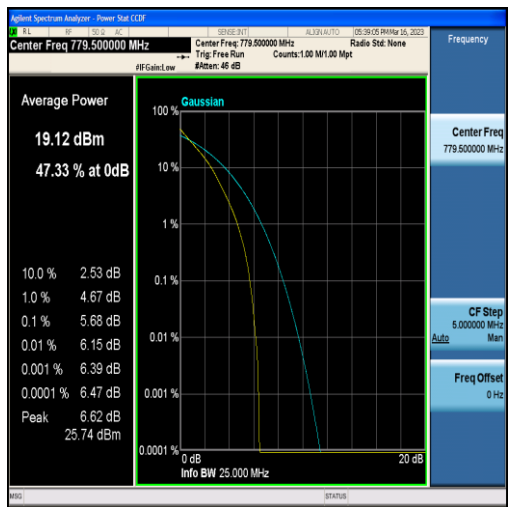

Band12-10MHz-16QAM-23130-50RB#0

Band13-5MHz-QPSK-23205-25RB#0