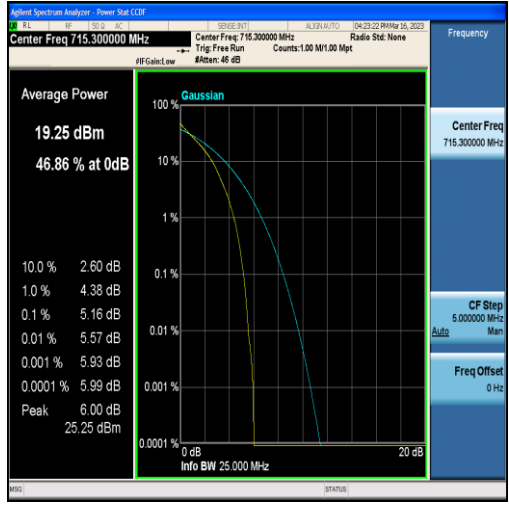

Band12-1.4MHz-16QAM-23095-6RB#0

Band12-1.4MHz-QPSK-23173-6RB#0