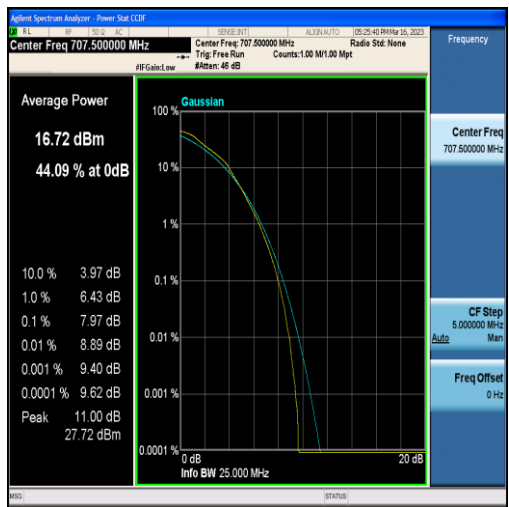

Band12-5MHz-16QAM-23095-25RB#0

Band12-5MHz-QPSK-23155-25RB#0

Band12-5MHz-16QAM-23155-25RB#0

Band12-10MHz-QPSK-23060-50RB#0

Band12-10MHz-16QAM-23060-50RB#0

Band12-10MHz-QPSK-23095-50RB#0

Band12-10MHz-16QAM-23095-50RB#0