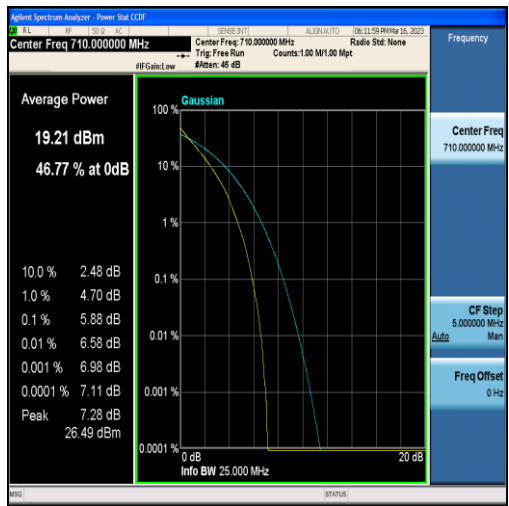

Band17-5MHz-QPSK-23825-25RB#0

Band17-5MHz-16QAM-23825-25RB#0

Band17-10MHz-QPSK-23780-50RB#0

Band17-10MHz-16QAM-23780-50RB#0

Band17-10MHz-QPSK-23790-50RB#0

Band17-10MHz-16QAM-23790-50RB#0

Band17-10MHz-QPSK-23800-50RB#0