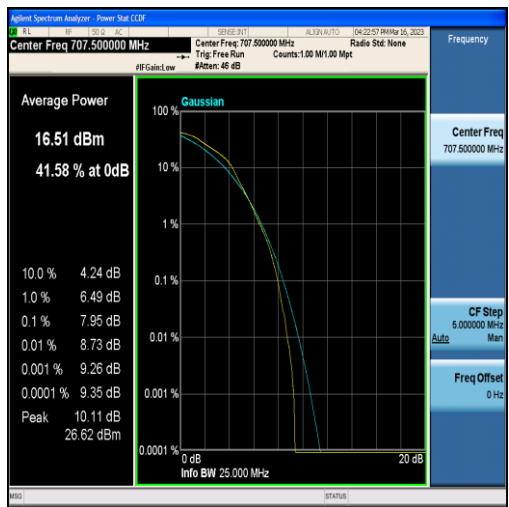

Band12-1.4MHz-QPSK-23095-6RB#0

Band12-1.4MHz-16QAM-23095-6RB#0