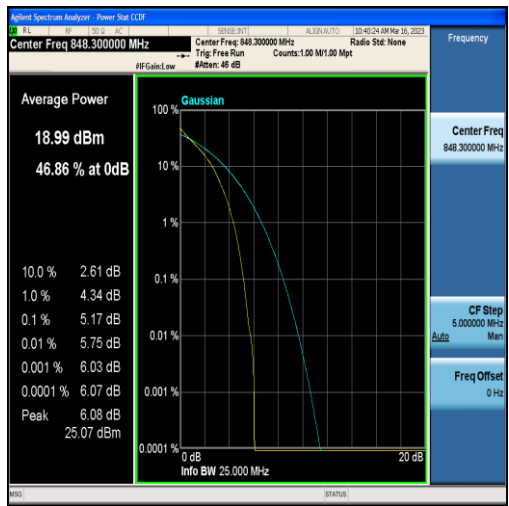

Band4-20MHz-16QAM-20300-100RB#0

Band5-1.4MHz-QPSK-20407-6RB#0

Band5-1.4MHz-16QAM-20407-6RB#0

Band5-1.4MHz-QPSK-20525-6RB#0

Band5-1.4MHz-16QAM-20525-6RB#0

Band5-1.4MHz-QPSK-20643-6RB#0

Band5-1.4MHz-16QAM-20643-6RB#0