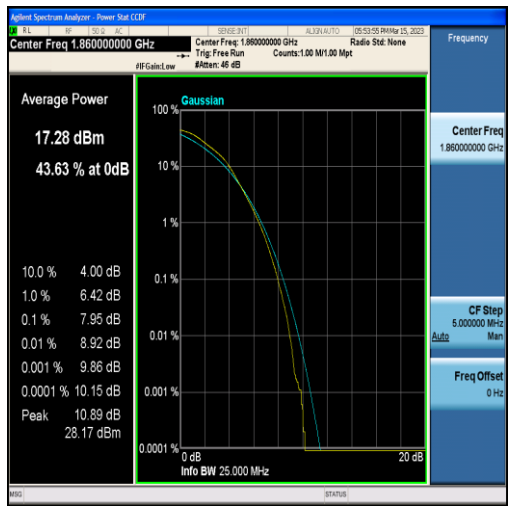

Band2-20MHz-16QAM-18700-100RB#0