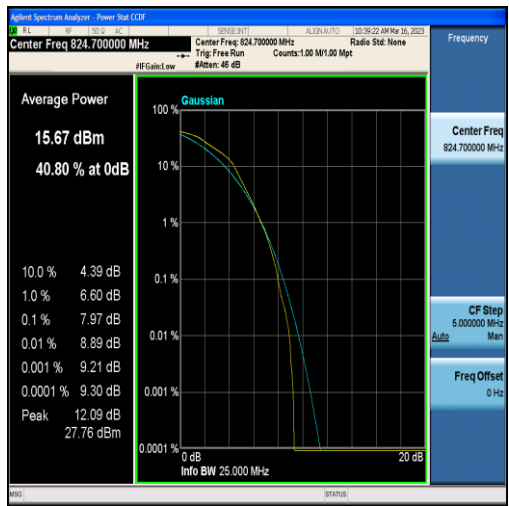

Band5-1.4MHz-16QAM-20407-6RB#0