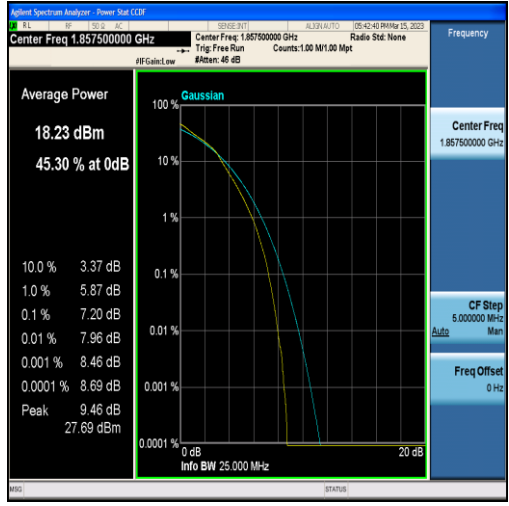

Band2-10MHz-16QAM-18900-50RB#0

Band2-10MHz-QPSK-19150-50RB#0

Band2-10MHz-16QAM-19150-50RB#0

Band2-15MHz-QPSK-18675-75RB#0

Band2-15MHz-16QAM-18675-75RB#0

Band2-15MHz-QPSK-18900-75RB#0

Band2-15MHz-16QAM-18900-75RB#0