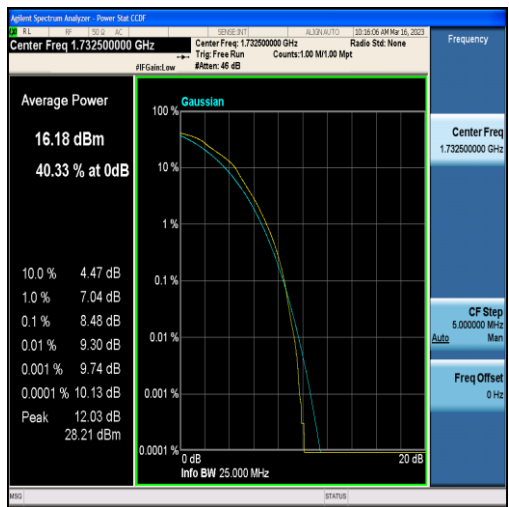

Band4-10MHz-16QAM-20175-50RB#0

Band4-10MHz-QPSK-20350-50RB#0

Band4-10MHz-16QAM-20350-50RB#0

Band4-15MHz-QPSK-20025-75RB#0

Band4-15MHz-16QAM-20025-75RB#0

Band4-15MHz-QPSK-20175-75RB#0

Band4-15MHz-16QAM-20175-75RB#0