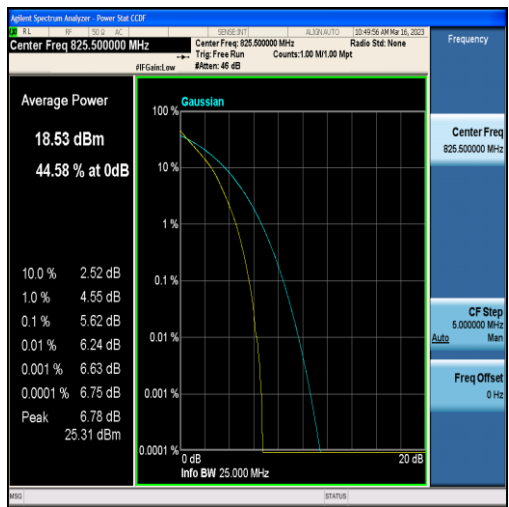

Band4-20MHz-16QAM-20300-100RB#0

Band5-1.4MHz-QPSK-20407-6RB#0

Band5-1.4MHz-16QAM-20407-6RB#0

Band5-1.4MHz-QPSK-20525-6RB#0

Band5-1.4MHz-16QAM-20525-6RB#0

Band5-1.4MHz-QPSK-20643-6RB#0

Band5-1.4MHz-16QAM-20643-6RB#0