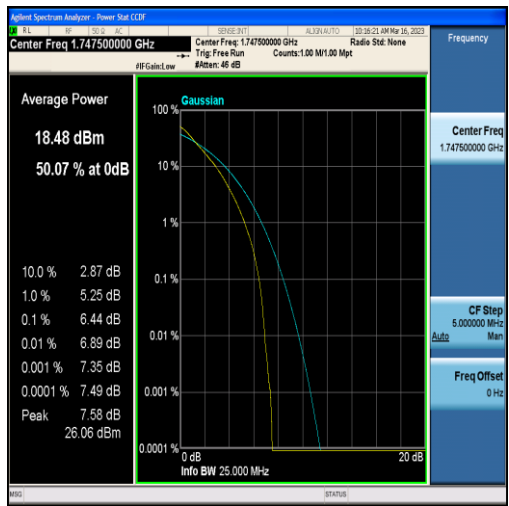

Band4-10MHz-16QAM-20175-50RB#0

Band4-10MHz-QPSK-20350-50RB#0

Band4-10MHz-16QAM-20350-50RB#0

Band4-15MHz-QPSK-20025-75RB#0

Band4-15MHz-16QAM-20025-75RB#0

Band4-15MHz-QPSK-20175-75RB#0

Band4-15MHz-16QAM-20175-75RB#0