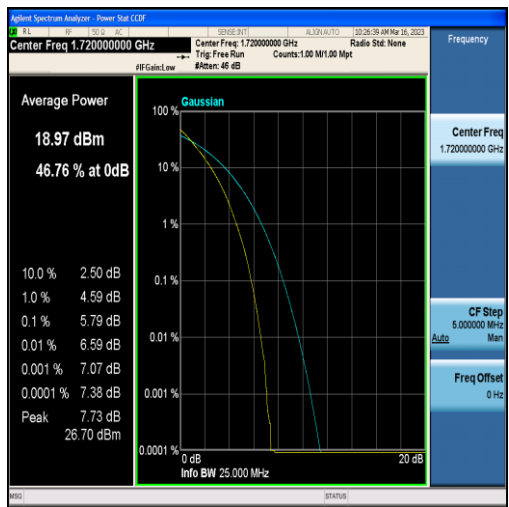

Band4-20MHz-QPSK-20050-100RB#0