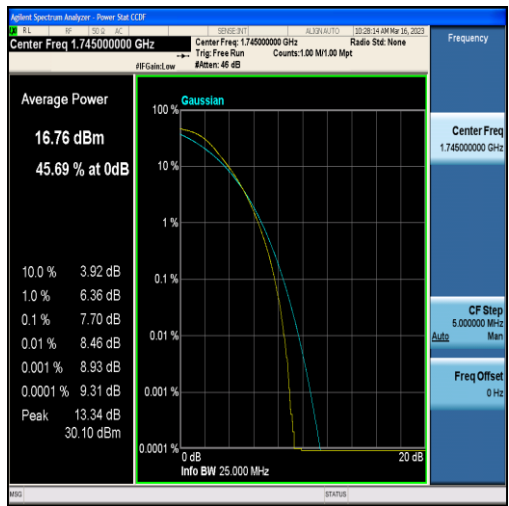

Band4-15MHz-QPSK-20325-75RB#0

Band4-15MHz-16QAM-20325-75RB#0

Band4-20MHz-QPSK-20050-100RB#0

Band4-20MHz-16QAM-20050-100RB#0

Band4-20MHz-QPSK-20175-100RB#0

Band4-20MHz-16QAM-20175-100RB#0

Band4-20MHz-QPSK-20300-100RB#0