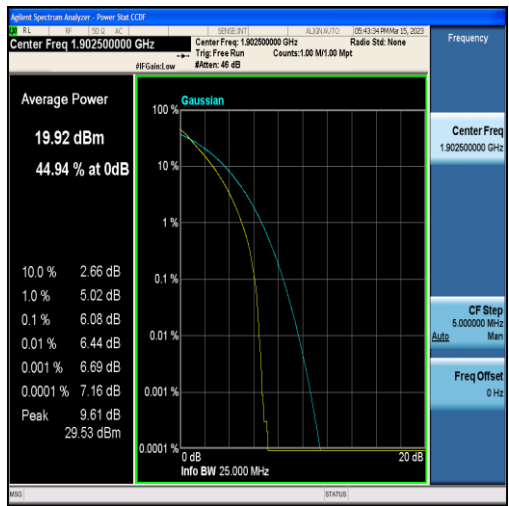

Band2-10MHz-16QAM-18900-50RB#0

Band2-10MHz-QPSK-19150-50RB#0

Band2-10MHz-16QAM-19150-50RB#0

Band2-15MHz-QPSK-18675-75RB#0

Band2-15MHz-16QAM-18675-75RB#0

Band2-15MHz-QPSK-18900-75RB#0

Band2-15MHz-16QAM-18900-75RB#0