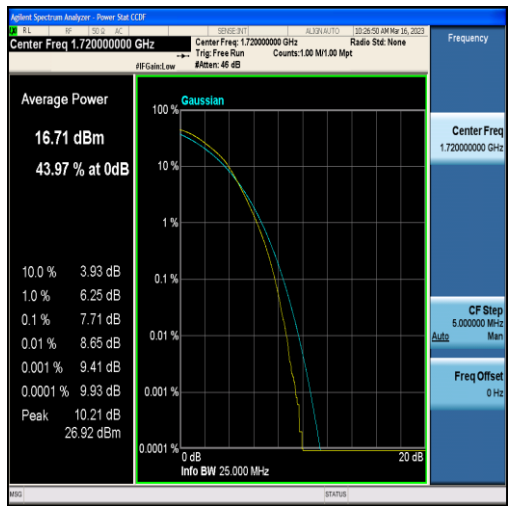

Band4-20MHz-16QAM-20050-100RB#0