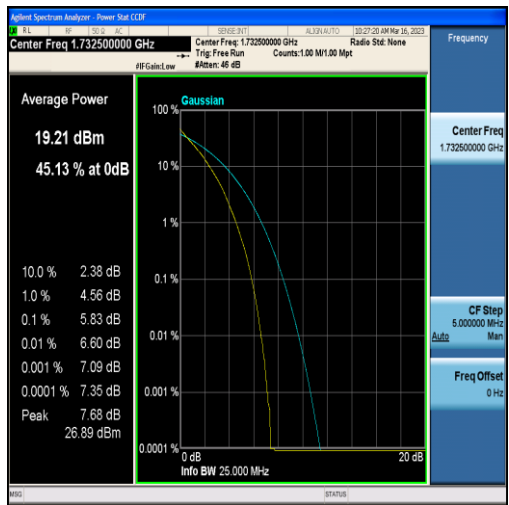

Band4-15MHz-QPSK-20325-75RB#0

Band4-15MHz-16QAM-20325-75RB#0

Band4-20MHz-QPSK-20050-100RB#0

Band4-20MHz-16QAM-20050-100RB#0

Band4-20MHz-QPSK-20175-100RB#0

Band4-20MHz-16QAM-20175-100RB#0

Band4-20MHz-QPSK-20300-100RB#0