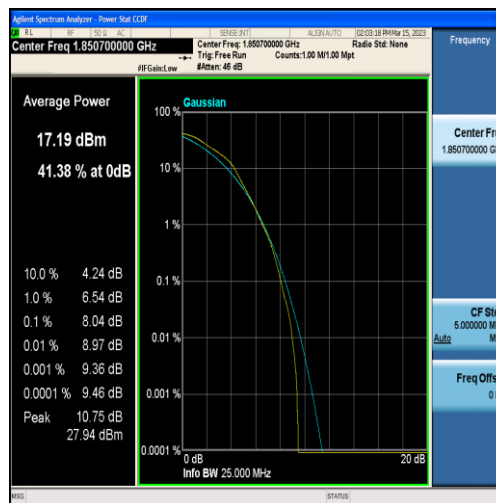

Band2-1.4MHz-16QAM-18607-6RB#0