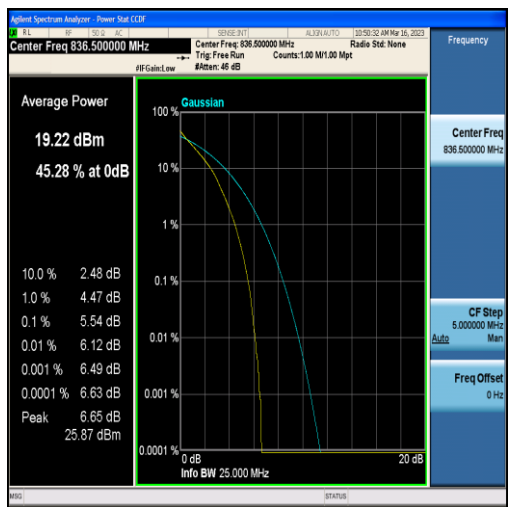

Band5-3MHz-QPSK-20525-15RB#0