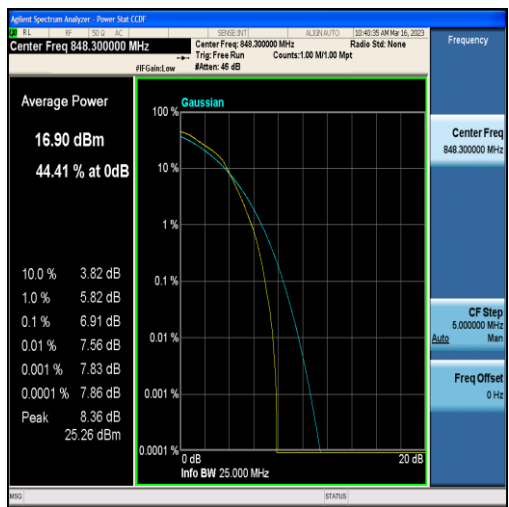

Band4-20MHz-16QAM-20300-100RB#0

Band5-1.4MHz-QPSK-20407-6RB#0

Band5-1.4MHz-16QAM-20407-6RB#0

Band5-1.4MHz-QPSK-20525-6RB#0

Band5-1.4MHz-16QAM-20525-6RB#0

Band5-1.4MHz-QPSK-20643-6RB#0

Band5-1.4MHz-16QAM-20643-6RB#0