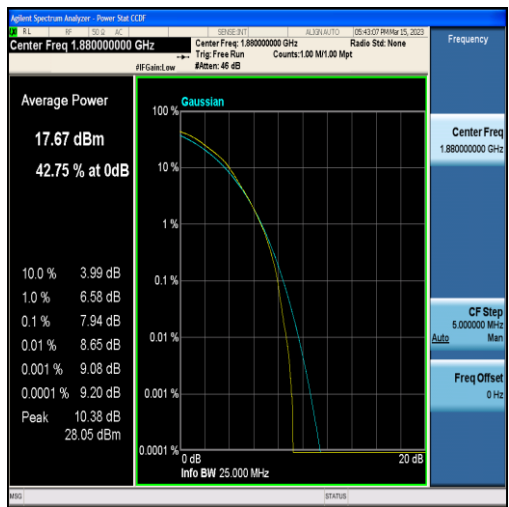

Band2-10MHz-16QAM-18900-50RB#0

Band2-10MHz-QPSK-19150-50RB#0

Band2-10MHz-16QAM-19150-50RB#0

Band2-15MHz-QPSK-18675-75RB#0

Band2-15MHz-16QAM-18675-75RB#0

Band2-15MHz-QPSK-18900-75RB#0

Band2-15MHz-16QAM-18900-75RB#0