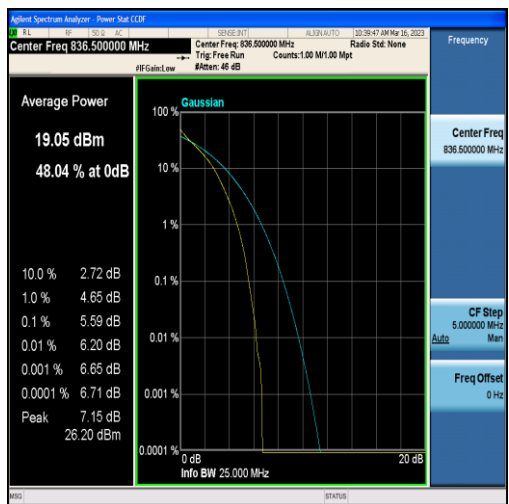

Band5-1.4MHz-QPSK-20525-6RB#0