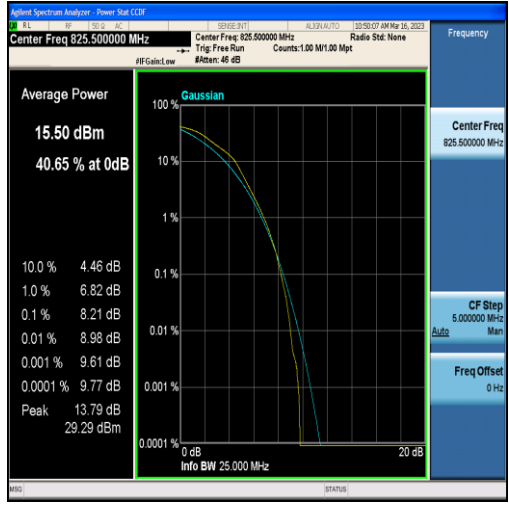

Band5-3MHz-16QAM-20415-15RB#0