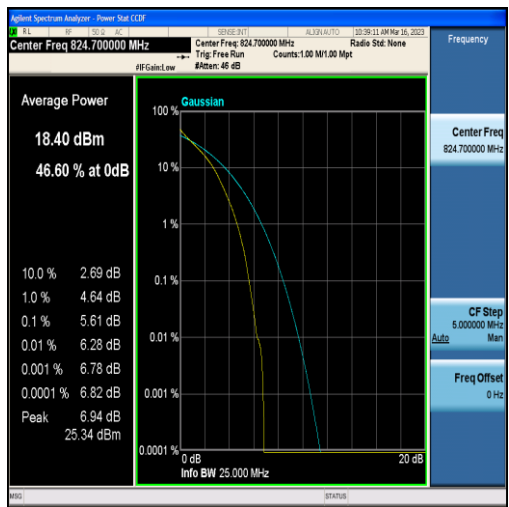

Band5-1.4MHz-QPSK-20407-6RB#0