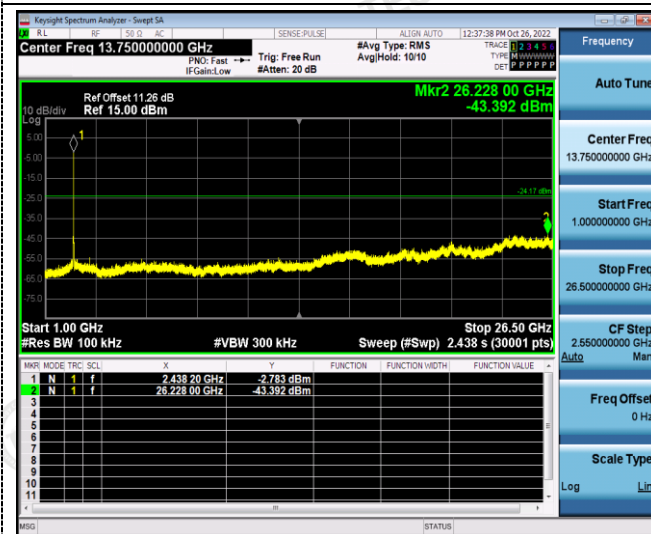

ANT 1

802.11g

Reference
CH06

Reference
CH11

30MHz-3GHz

30MHz-3GHz

3GHz-25GHz

3GHz-25GHz

802.11n20

Reference
CH01

Reference
CH06

30MHz-3GHz

30MHz-3GHz

3GHz -25GHz

3GHz -25GHz

802.11n20

Reference
CH11

30MHz-3GHz

3GHz-25GHz

ANT 2

802.11g

Reference
CH06

Reference
CH11

30MHz-3GHz