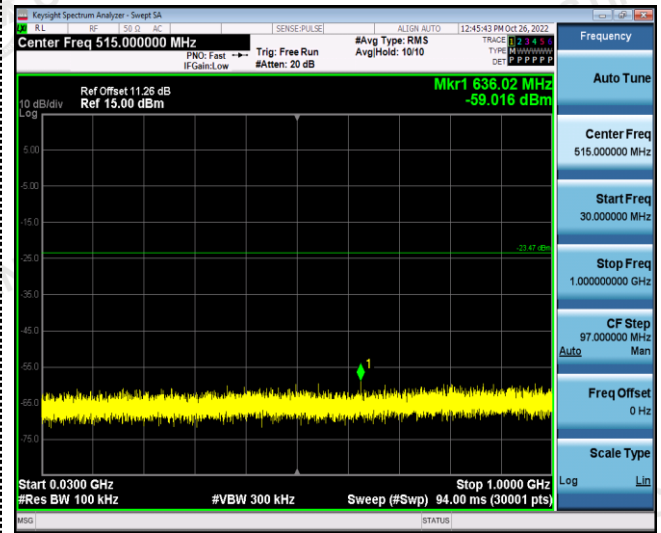

ANT 1

802.11g

Reference
CH06

Reference
CH11

30MHz-3GHz

30MHz-3GHz

3GHz-25GHz

3GHz-25GHz

802.11n20

Reference
CH01

Reference
CH06

30MHz-3GHz

30MHz-3GHz

3GHz -25GHz

3GHz -25GHz

802.11n20

Reference
CH11

30MHz-3GHz

3GHz-25GHz

ANT 2

802.11g

Reference
CH06

Reference
CH11

30MHz-3GHz