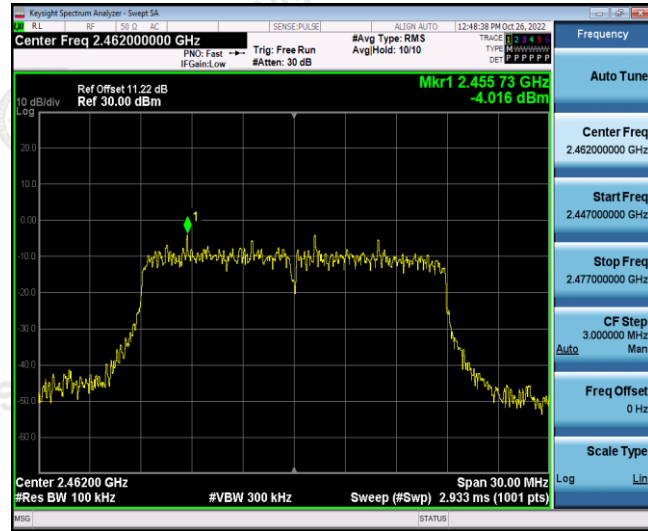

802.11n20

Reference
CH01

Reference
CH06

30MHz-3GHz

30MHz-3GHz

3GHz -25GHz

3GHz -25GHz

802.11n20

Reference
CH11

30MHz-3GHz

3GHz-25GHz

ANT 2

802.11g

Reference
CH06

Reference
CH11

30MHz-3GHz