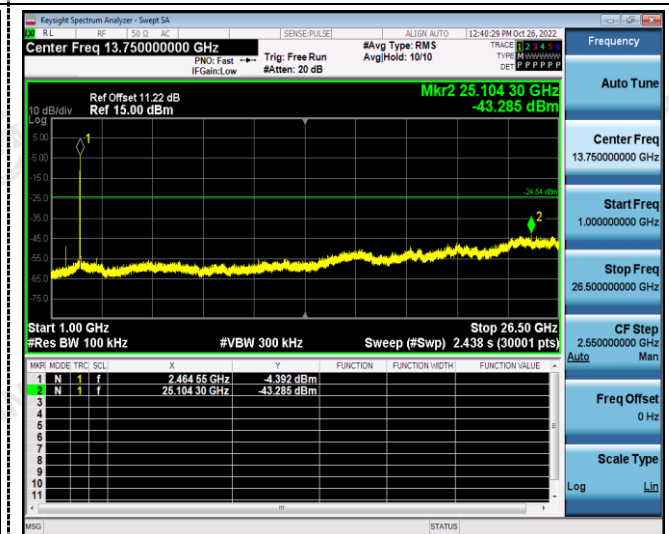

ANT 1

802.11g

Reference
CH06

Reference
CH11

30MHz-3GHz

30MHz-3GHz

3GHz-25GHz

3GHz-25GHz

802.11n20

Reference
CH01

Reference
CH06

30MHz-3GHz

30MHz-3GHz

3GHz -25GHz

3GHz -25GHz

802.11n20

Reference
CH11

30MHz-3GHz

3GHz-25GHz

ANT 2

802.11g

Reference
CH06

Reference
CH11

30MHz-3GHz