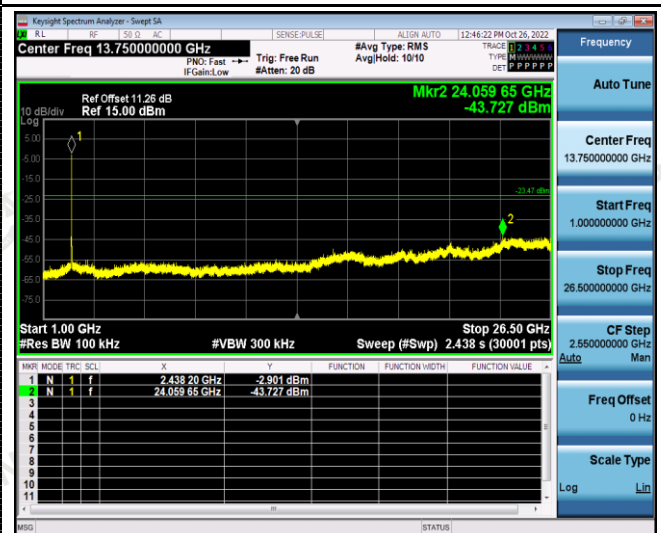

802.11n20

Reference
CH01

Reference
CH06

30MHz-3GHz

30MHz-3GHz

3GHz -25GHz

3GHz -25GHz

802.11n20

Reference
CH11

30MHz-3GHz

3GHz-25GHz

ANT 2

802.11g

Reference
CH06

Reference
CH11

30MHz-3GHz