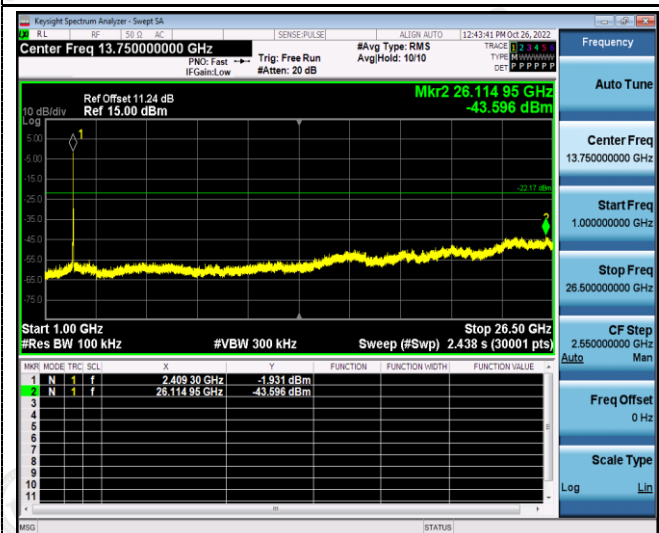

802.11n20

Reference
CH01

Reference
CH06

30MHz-3GHz

30MHz-3GHz

3GHz -25GHz

3GHz -25GHz

802.11n20

Reference
CH11

30MHz-3GHz

3GHz-25GHz

ANT 2

802.11g

Reference
CH06

Reference
CH11

30MHz-3GHz