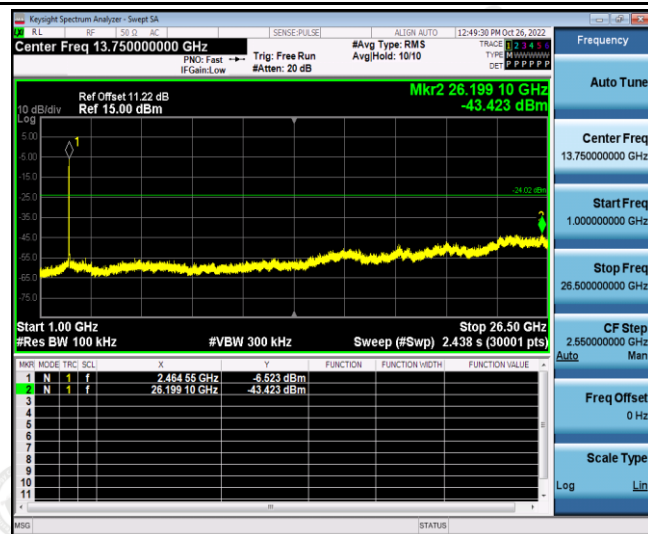

802.11n20

Reference
CH01

Reference
CH06

30MHz-3GHz

30MHz-3GHz

3GHz -25GHz

3GHz -25GHz

802.11n20

Reference
CH11

30MHz-3GHz

3GHz-25GHz

ANT 2

802.11g

Reference
CH06

Reference
CH11

30MHz-3GHz