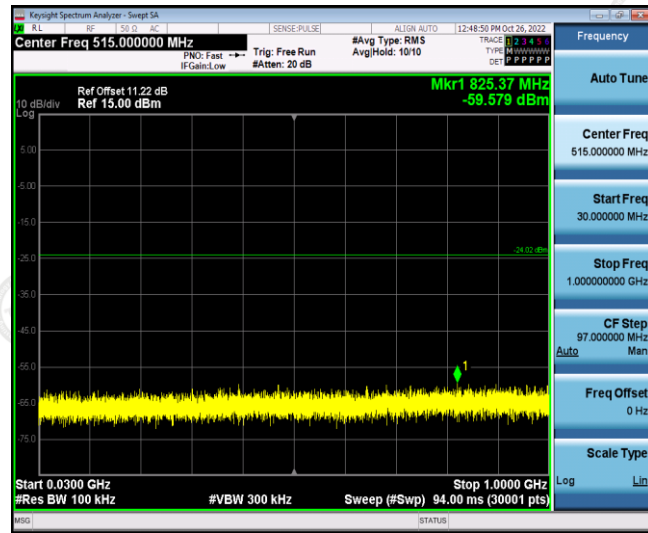

802.11n20

Reference
CH01

Reference
CH06

30MHz-3GHz

30MHz-3GHz

3GHz -25GHz

3GHz -25GHz

802.11n20

Reference
CH11

30MHz-3GHz

3GHz-25GHz

ANT 2

802.11g

Reference
CH06

Reference
CH11

30MHz-3GHz