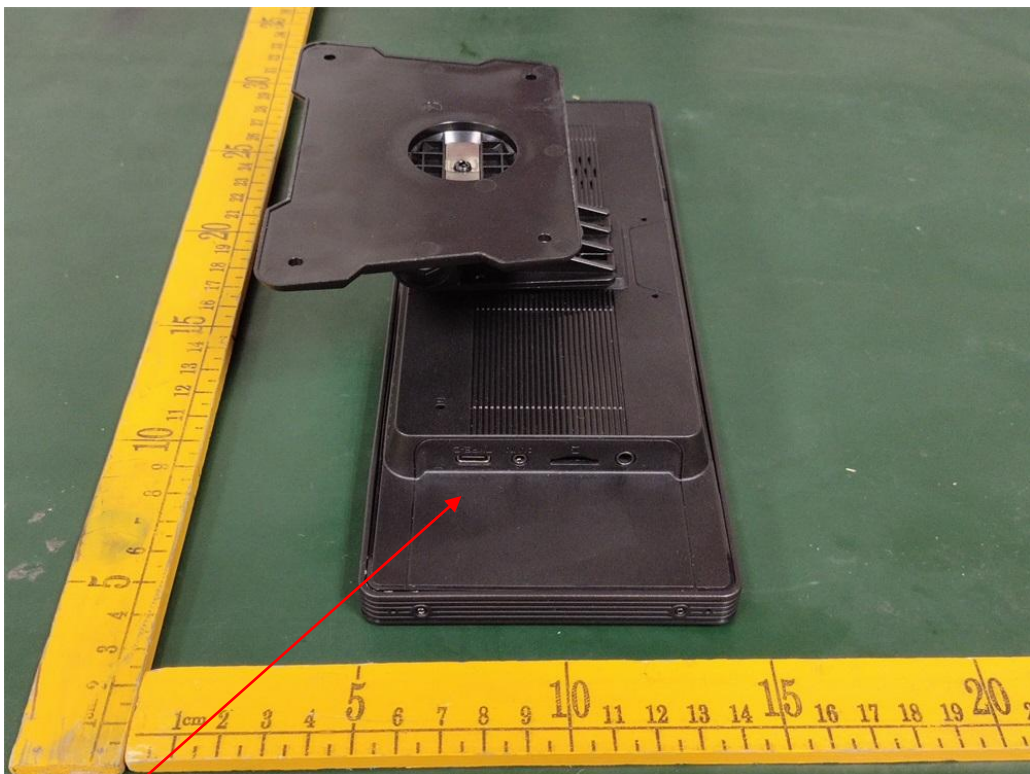

LABEL AND LOCATION

Brand: Auto**Sky**

Model: APID-101

FCC ID: 2A6P9-APID-101

(Size: L7.0cm x4.0cm)

Label Location