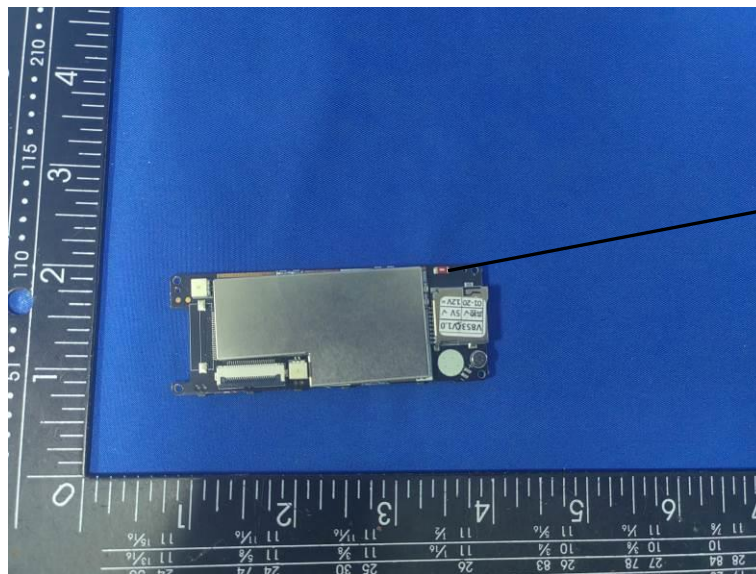

Internal Photos of the EUT

2.4G WIFI Ceramic antenna