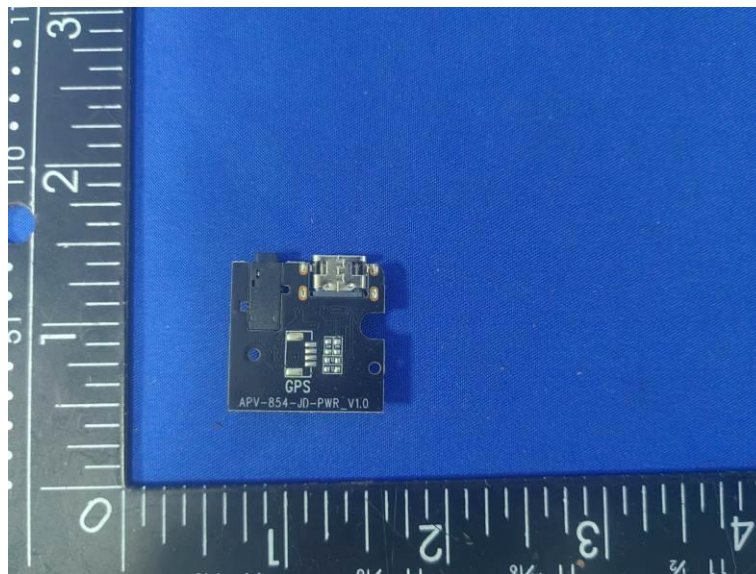

Internal Photos of the EUT

2.4G WIFI Ceramic antenna