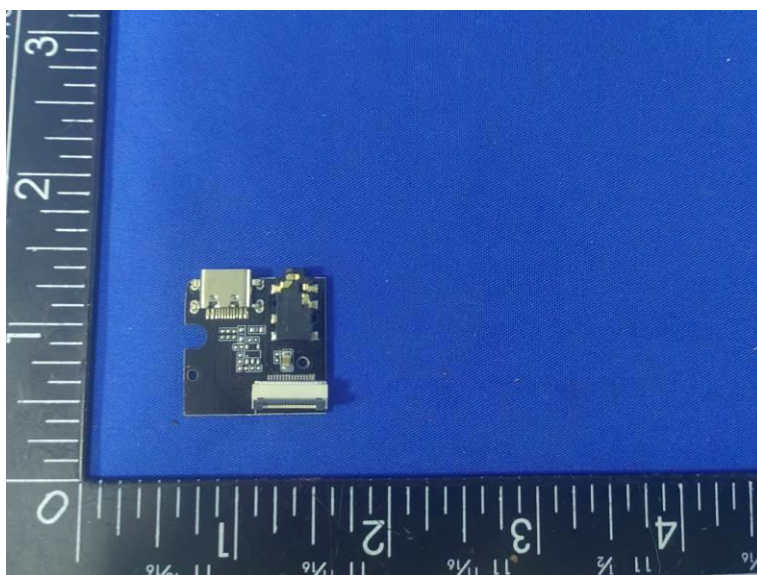

Internal Photos of the EUT

2.4G WIFI Ceramic antenna