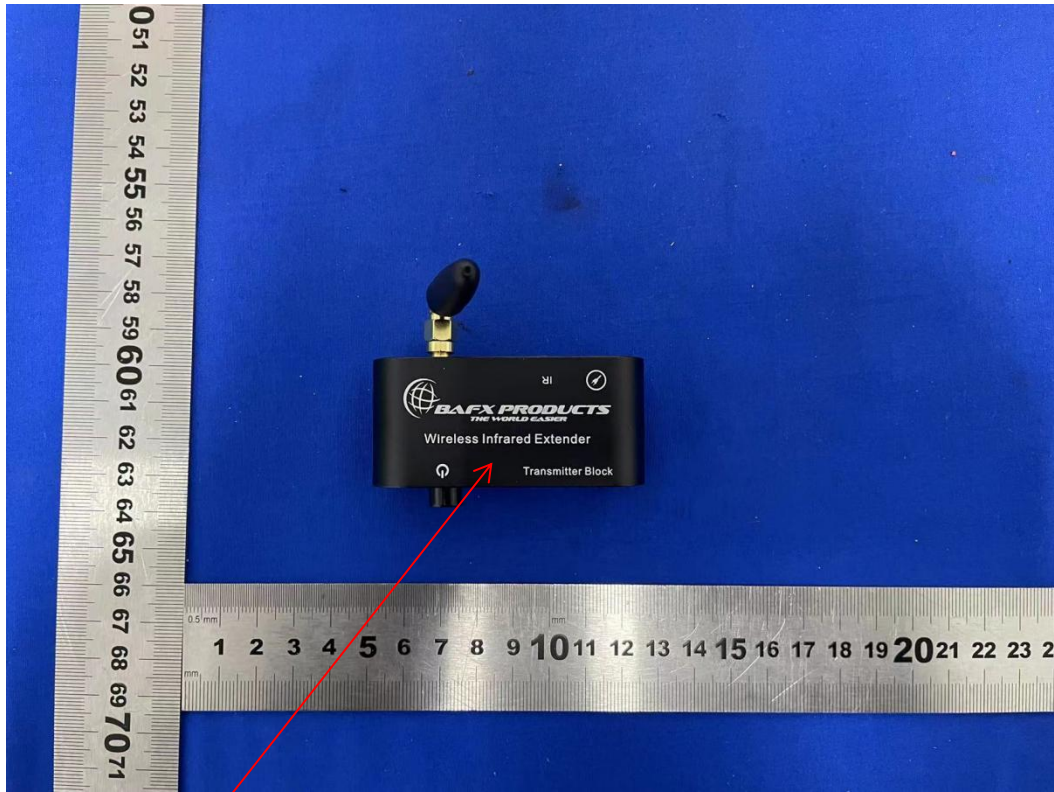

Label and Label Location

FCC ID: 2A6OV-WL-T1-E1

L*W: 10mm*5mm

label and White font