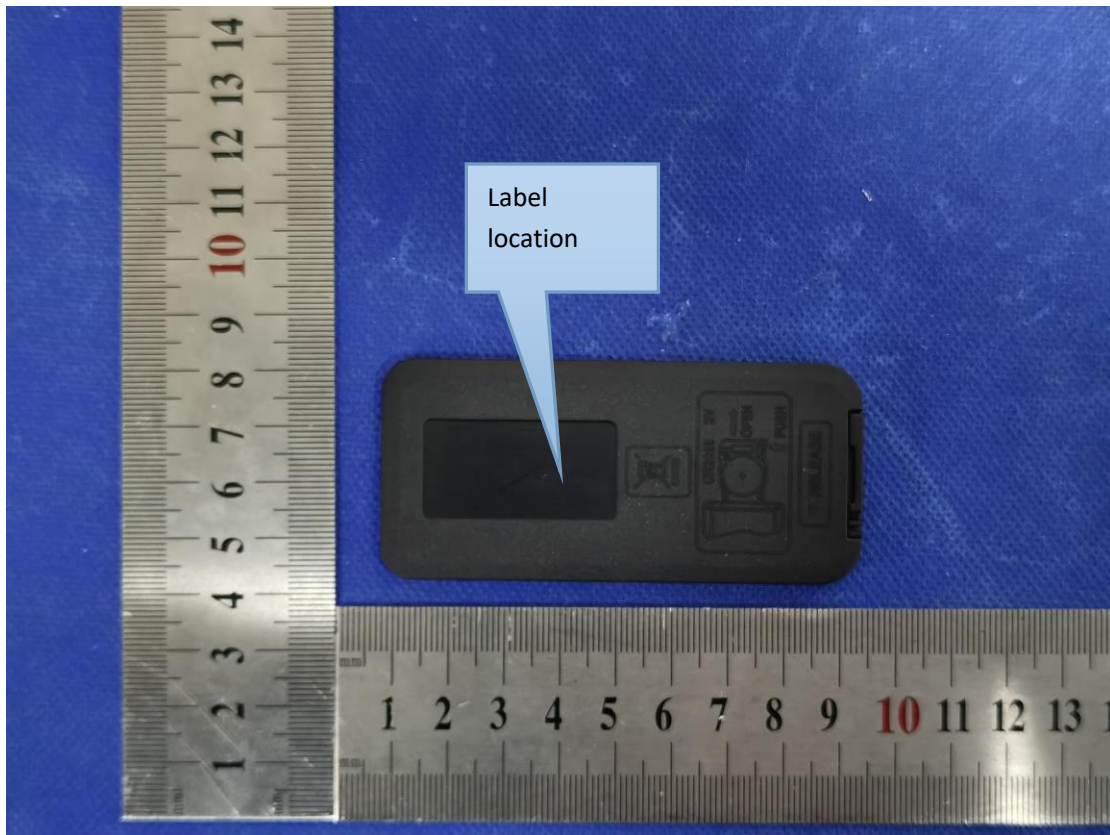

Label & label location

20mm*10mm

FCC ID:2A600-SA200