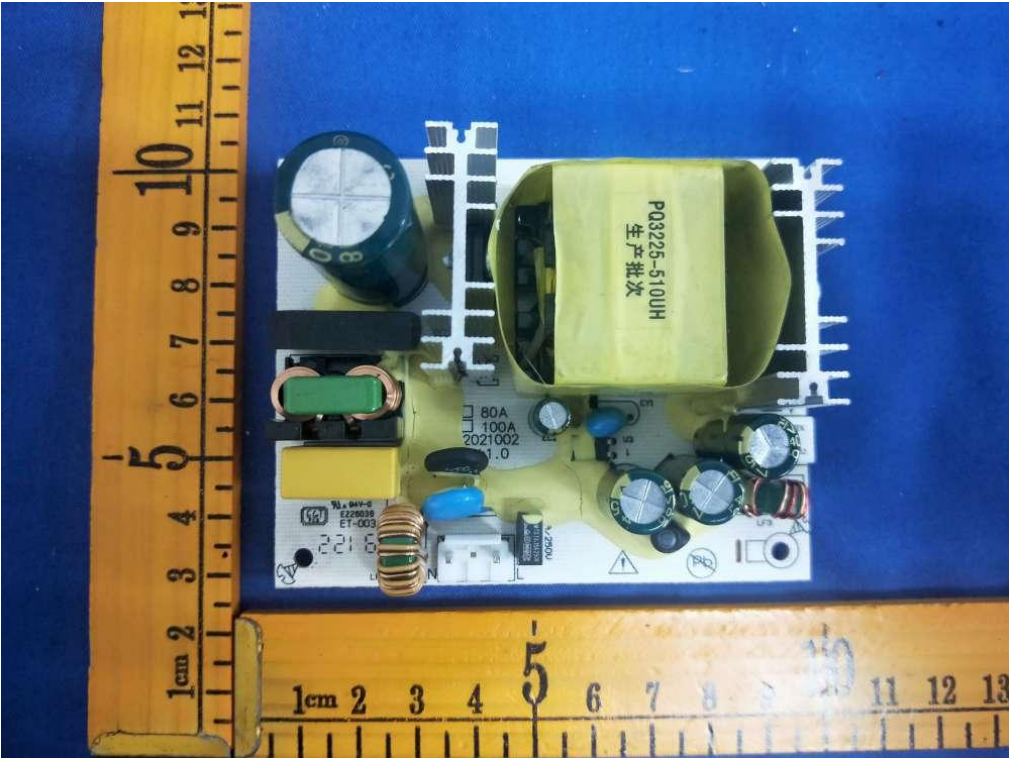

FCC ID:2A6NT-VGEA810

IC:28474-VGEA810

VEGA10S-HUB

FCC ID:2A6NT-VGEA810
IC:28474-VGEA810

FCC ID:2A6NT-VGEA810

IC:28474-VGEA810

FCC ID:2A6NT-VGEA810
IC:28474-VGEA810

FCC ID:2A6NT-VGEA810

IC:28474-VGEA810

FCC ID:2A6NT-VGEA810
IC:28474-VGEA810

Wireless 2.4G Antenna

FCC ID:2A6NT-VGEA810
IC:28474-VGEA810

VEGA8S-HUB

FCC ID:2A6NT-VGEA810
IC:28474-VGEA810

FCC ID:2A6NT-VGEA810
IC:28474-VGEA810

FCC ID:2A6NT-VGEA810
IC:28474-VGEA810