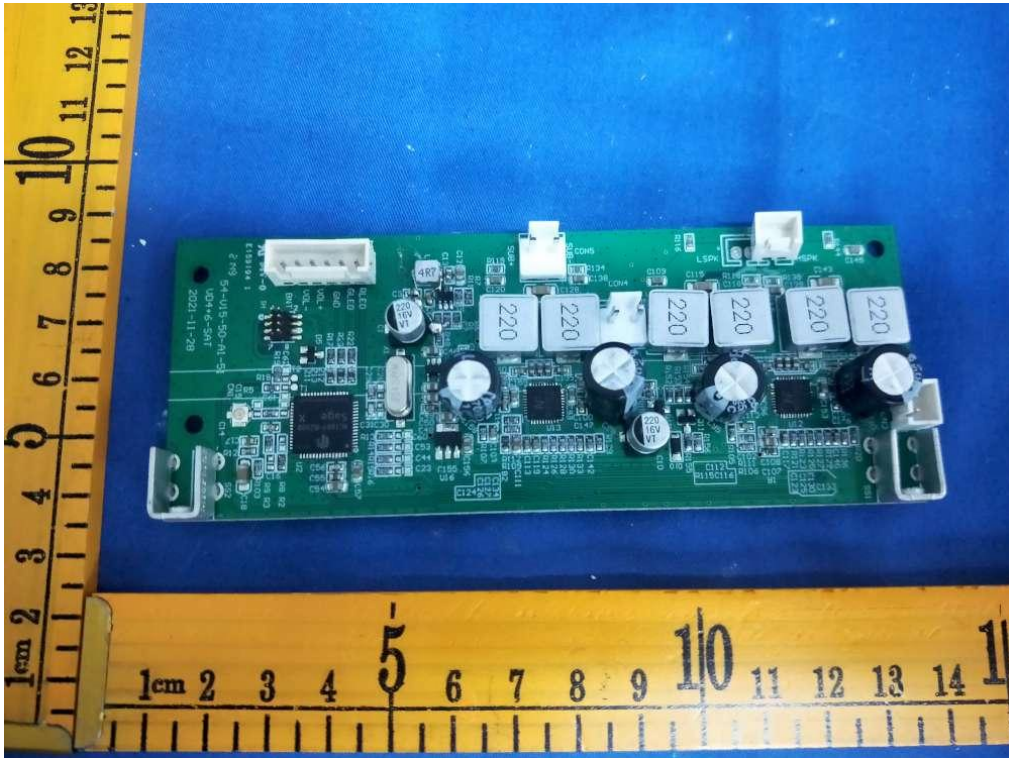

FCC ID:2A6NT-VGEA46S
IC:28474-VGEA46S

FCC ID:2A6NT-VGEA46S
IC:28474-VGEA46S

FCC ID:2A6NT-VGEA46S
IC:28474-VGEA46S

FCC ID:2A6NT-VGEA46S
IC:28474-VGEA46S

FCC ID:2A6NT-VGEA46S
IC:28474-VGEA46S

Wireless 2.4G Antenna