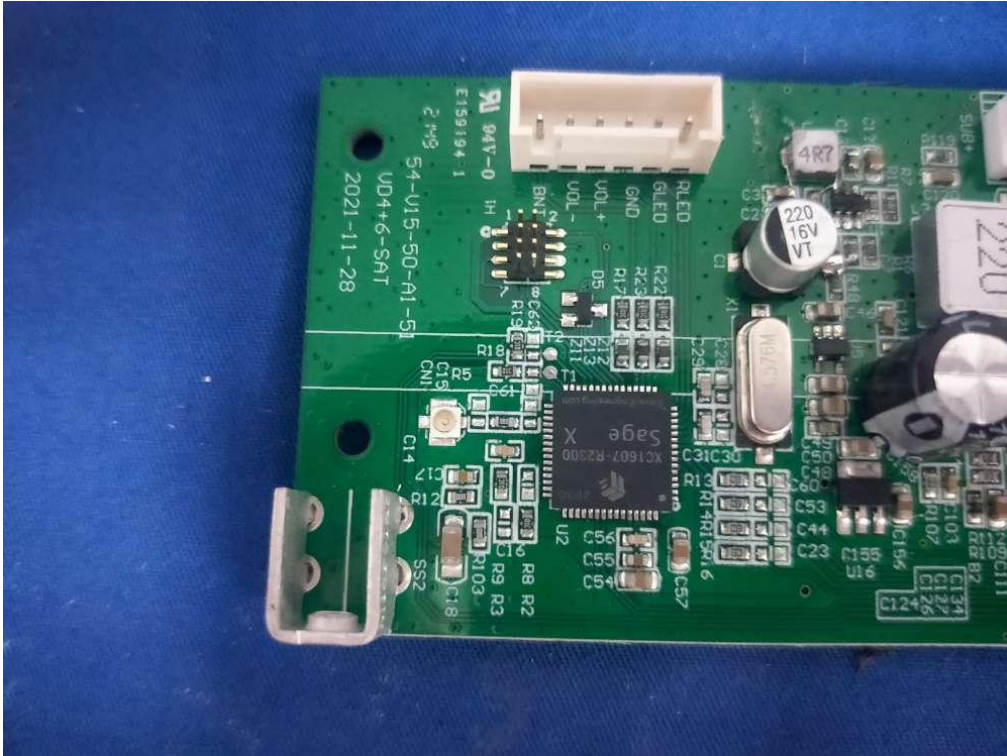

FCC ID:2A6NT-VGEA46S
IC:28474-VGEA46S

FCC ID:2A6NT-VGEA46S
IC:28474-VGEA46S

FCC ID:2A6NT-VGEA46S
IC:28474-VGEA46S

FCC ID:2A6NT-VGEA46S
IC:28474-VGEA46S

FCC ID:2A6NT-VGEA46S
IC:28474-VGEA46S

Wireless 2.4G Antenna