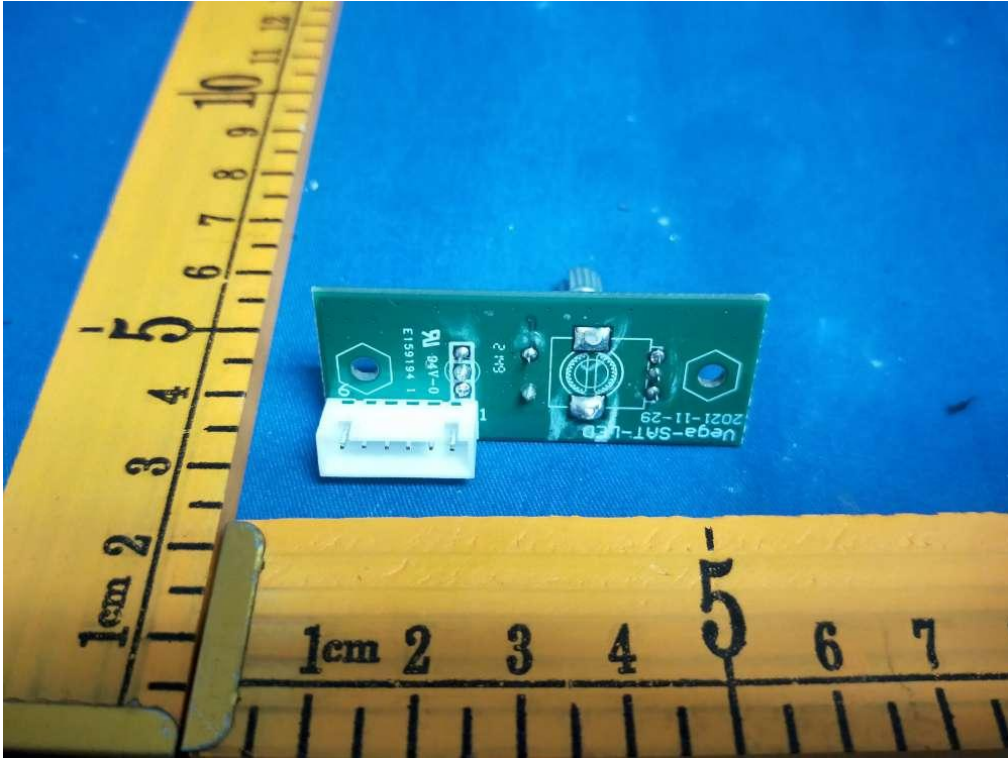

FCC ID:2A6NT-VGEA46S
IC:28474-VGEA46S

FCC ID:2A6NT-VGEA46S
IC:28474-VGEA46S

FCC ID:2A6NT-VGEA46S
IC:28474-VGEA46S

FCC ID:2A6NT-VGEA46S
IC:28474-VGEA46S

FCC ID:2A6NT-VGEA46S
IC:28474-VGEA46S

Wireless 2.4G Antenna