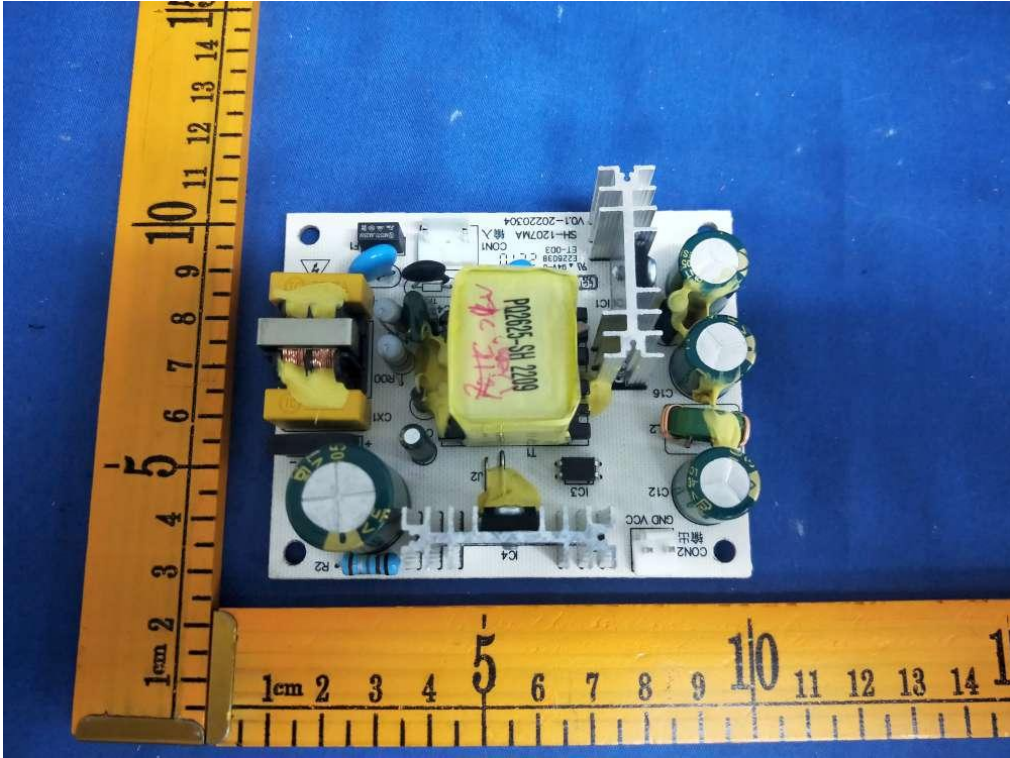

FCC ID:2A6NT-VGEA46S
IC:28474-VGEA46S

FCC ID:2A6NT-VGEA46S
IC:28474-VGEA46S

FCC ID:2A6NT-VGEA46S
IC:28474-VGEA46S

FCC ID:2A6NT-VGEA46S
IC:28474-VGEA46S

FCC ID:2A6NT-VGEA46S
IC:28474-VGEA46S

Wireless 2.4G Antenna