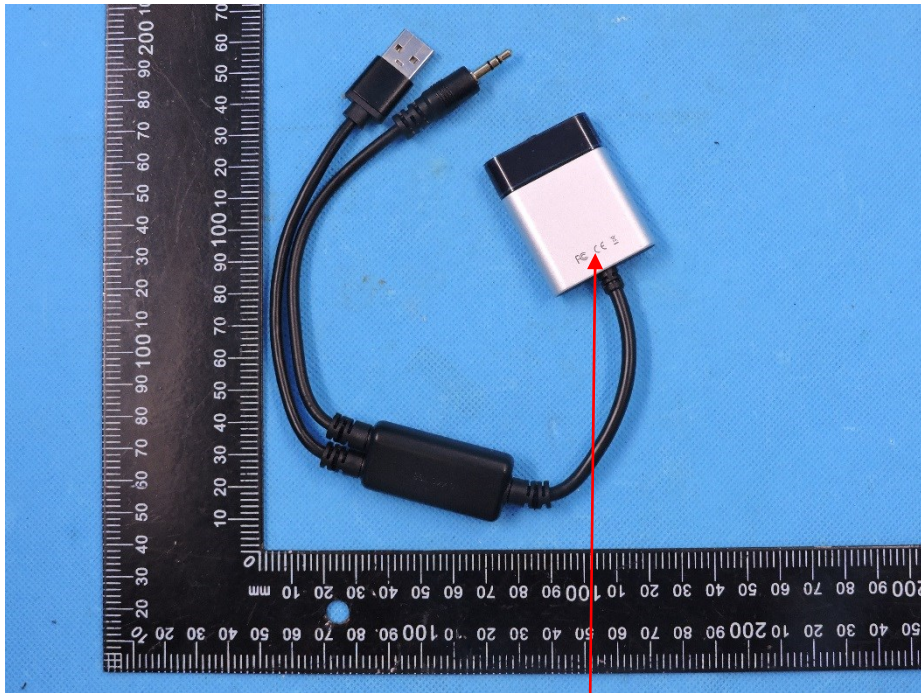

FCC Label

W:15mm

Bluetooth music receiver

Model name: 3000

FCC ID: 2A6NS-3000

L:30mm

Note: The label is silk-screen on the sample