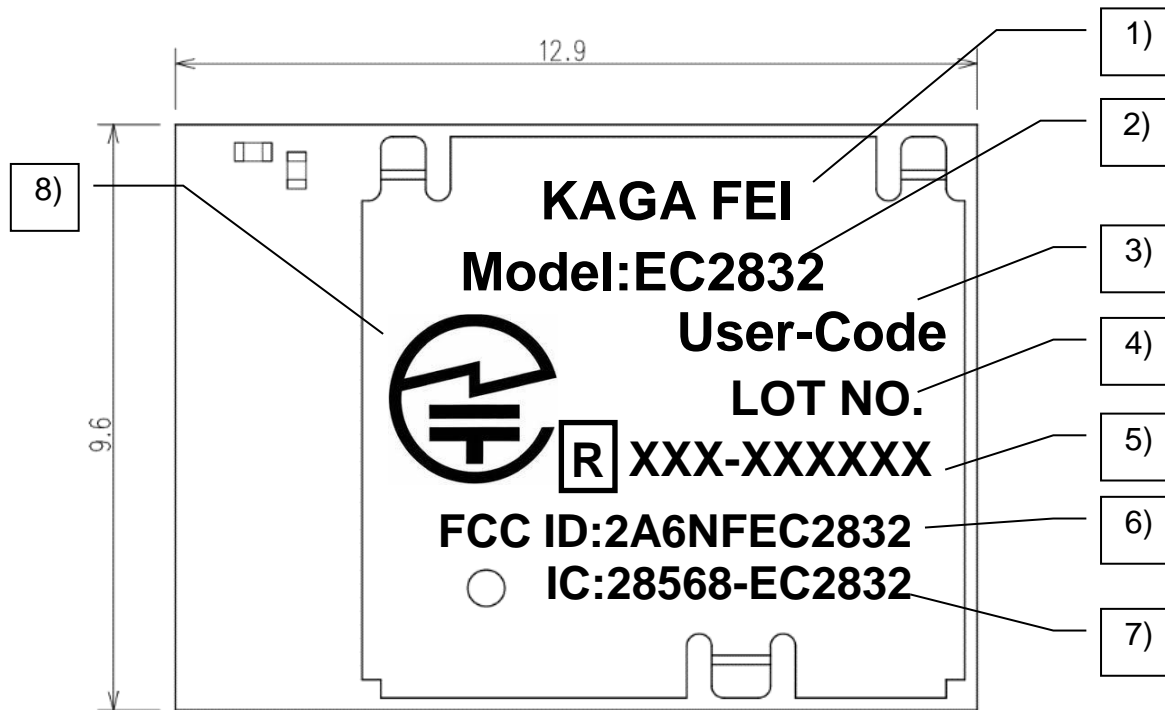

Control No. (1/1)	Title Outline・Appearance 外形・外観図	APPROVED	CHECKED	DRAWN	DESIGNED

Description of laser Marking

- 1) Manufacturer : KAGA FEI
- 2) Model (upper 6 digits) : EC2832
- 3) User-Code :
- 4) Product Lot number : Four digits (Refer to [Instruction for Lot Number])
- 5) Japan ID : XXX-XXXXXX
- 6) FCC ID : 2A6NFEC2832
- 7) ISED number : 28568-EC2832
- 8) Japan logo mark : Specified logo mark