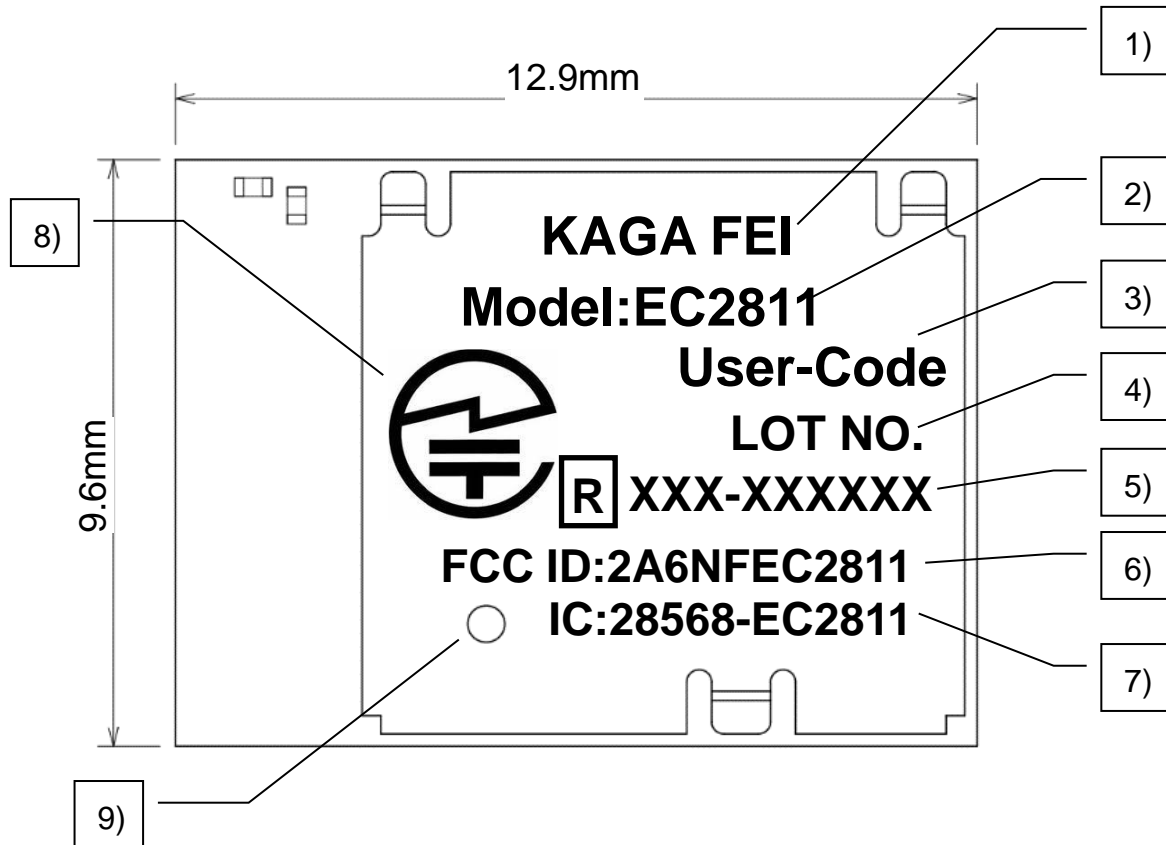

Control No. (1/2)	Title 外形・外観図	APPROVED	CHECKED	DRAWN	DESIGNED

Description of laser Marking for antenna No.1 type

- 1) Manufacturer : KAGA FEI
- 2) Model (upper 6 digits) : EC2811
- 3) User-Code :
- 4) Product Lot number : Four digits (Refer to [Instruction for Lot Number])
- 5) Japan ID : XXX-XXXXXX
- 6) FCC ID : 2A6NFEC2811
- 7) ISED number : 28568-EC2811
- 8) Japan logo mark : Specified logo mark
- 9) 1 pin mark

Control No. (2/2)	Title 外形・外観図	APPROVED	CHECKED	DRAWN	DESIGNED

Description of laser Marking for antenna No.2 type

- 1) Manufacturer : KAGA FEI
- 2) Model (upper 6 digits) : EC2811
- 3) User-Code :
- 4) Product Lot number : Four digits (Refer to [Instruction for Lot Number])
- 5) Japan ID : XXX-XXXXXX
- 6) FCC ID : 2A6NFEC2811
- 7) ISED number : 28568-EC2811
- 8) Japan logo mark : Specified logo mark
- 9) 1 pin mark