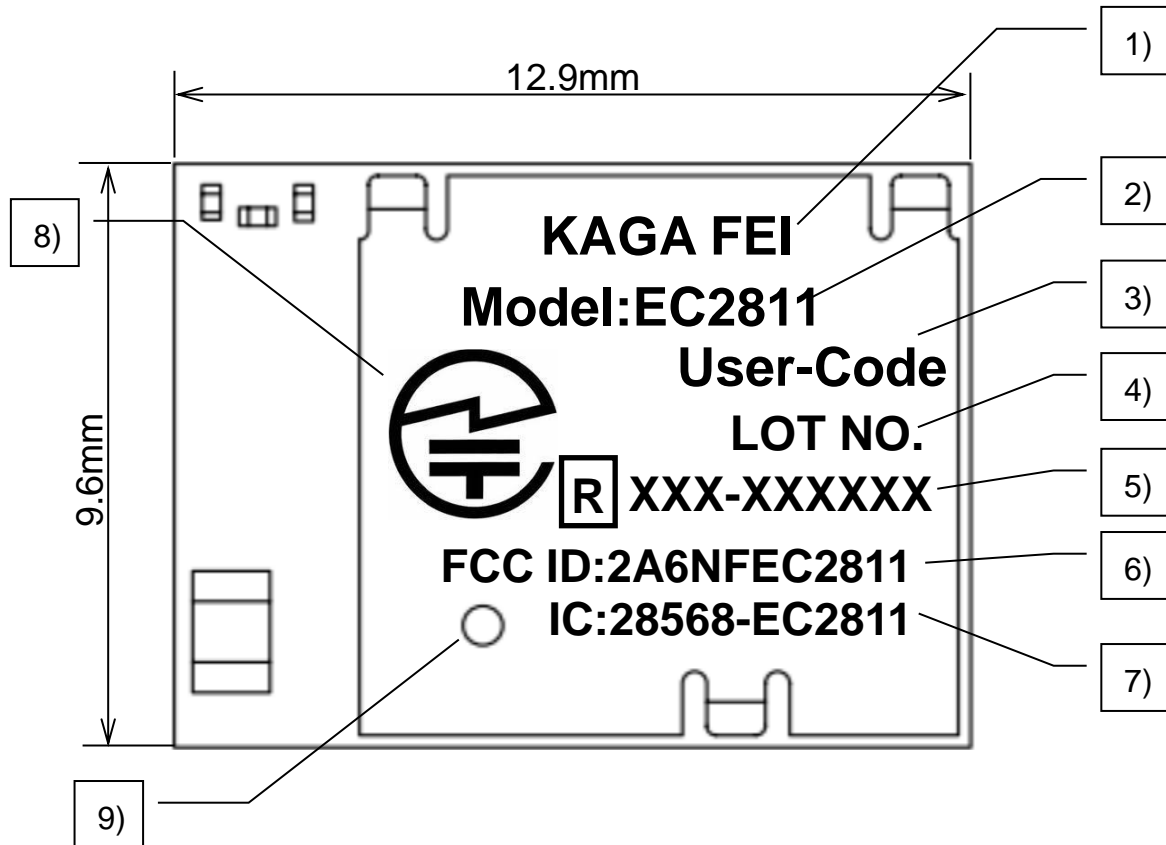

Control No. (1/2)	Title 外形・外観図	APPROVED	CHECKED	DRAWN	DESIGNED

Description of laser Marking for antenna No.1 type

- 1) Manufacturer : KAGA FEI
- 2) Model (upper 6 digits) : EC2811
- 3) User-Code :
- 4) Product Lot number : Four digits (Refer to [Instruction for Lot Number])
- 5) Japan ID : XXX-XXXXXX
- 6) FCC ID : 2A6NFEC2811
- 7) ISED number : 28568-EC2811
- 8) Japan logo mark : Specified logo mark
- 9) 1 pin mark

Control No. (2/2)	Title 外形・外観図	APPROVED	CHECKED	DRAWN	DESIGNED

Description of laser Marking for antenna No.2 type

- 1) Manufacturer : KAGA FEI
- 2) Model (upper 6 digits) : EC2811
- 3) User-Code :
- 4) Product Lot number : Four digits (Refer to [Instruction for Lot Number])
- 5) Japan ID : XXX-XXXXXX
- 6) FCC ID : 2A6NFEC2811
- 7) ISED number : 28568-EC2811
- 8) Japan logo mark : Specified logo mark
- 9) 1 pin mark