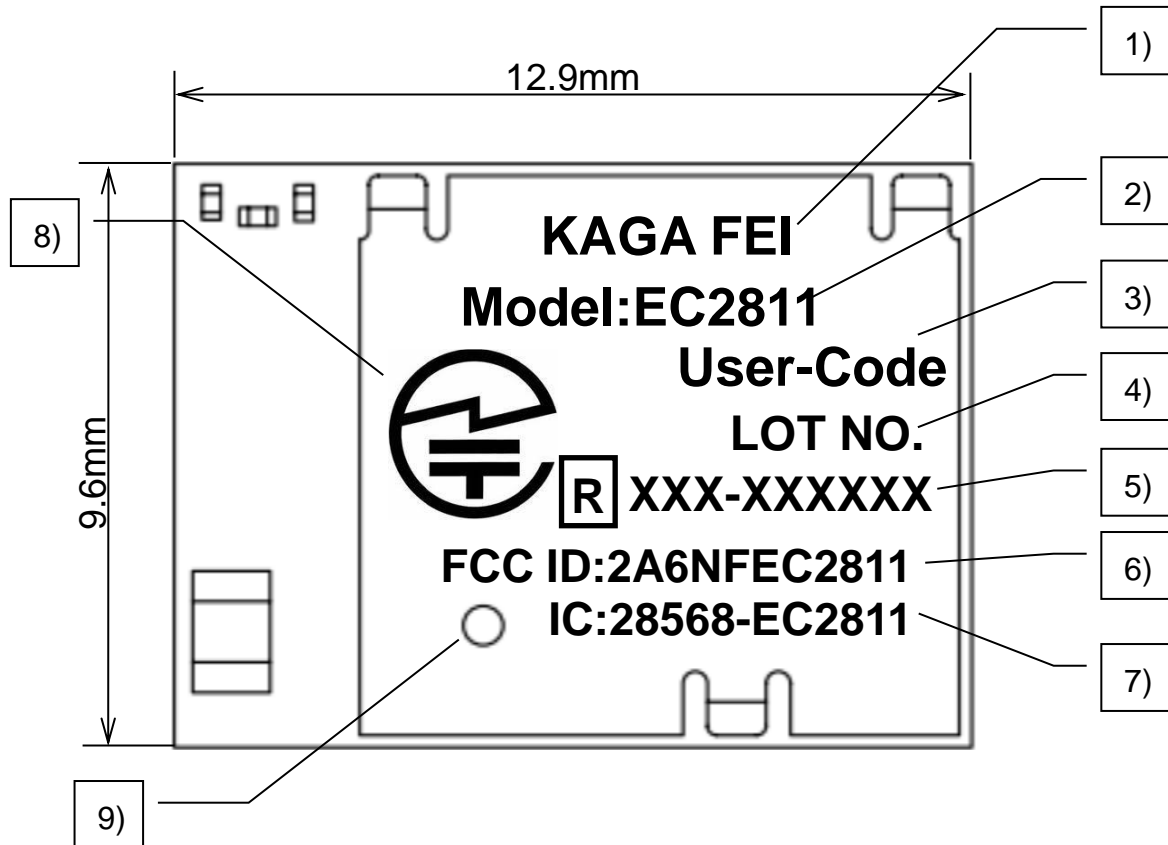

Control No. (1/1)	Title 外形・外観図	APPROVED	CHECKED	DRAWN	DESIGNED

Description of laser Marking

- 1) Manufacturer : KAGA FEI
- 2) Model (upper 6 digits) : EC2811
- 3) User-Code :
- 4) Product Lot number : Four digits (Refer to [Instruction for Lot Number])
- 5) Japan ID : XXX-XXXXXX
- 6) FCC ID : 2A6NFEC2811
- 7) ISED number : 28568-EC2811
- 8) Japan logo mark : Specified logo mark
- 9) 1 pin mark