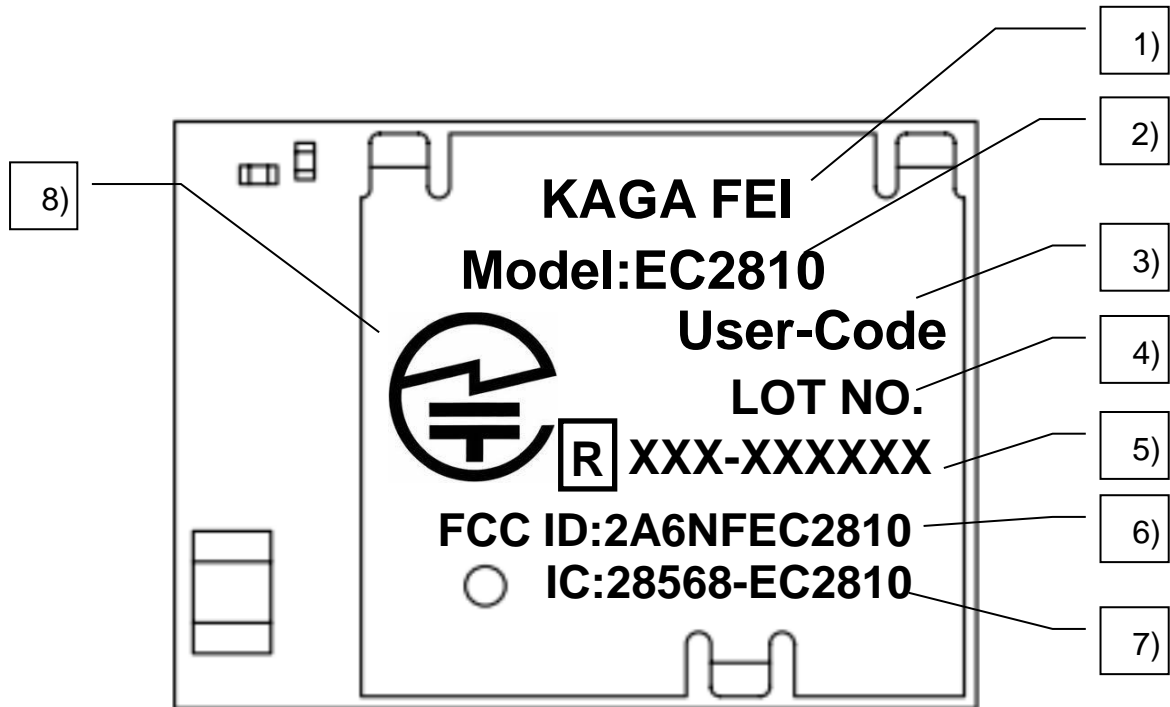

Control No. (1/1)	Title 外形・外観図	APPROVED	CHECKED	DRAWN	DESIGNED

Description of laser Marking

- 1) Manufacturer : KAGA FEI
- 2) Model (upper 6 digits) : EC2810
- 3) User-Code :
- 4) Product Lot number : Four digits (Refer to [Instruction for Lot Number])
- 5) Japan ID : XXX-XXXXXX
- 6) FCC ID : 2A6NFEC2810
- 7) ISED number : 28568-EC2810
- 8) Japan logo mark : Specified logo mark