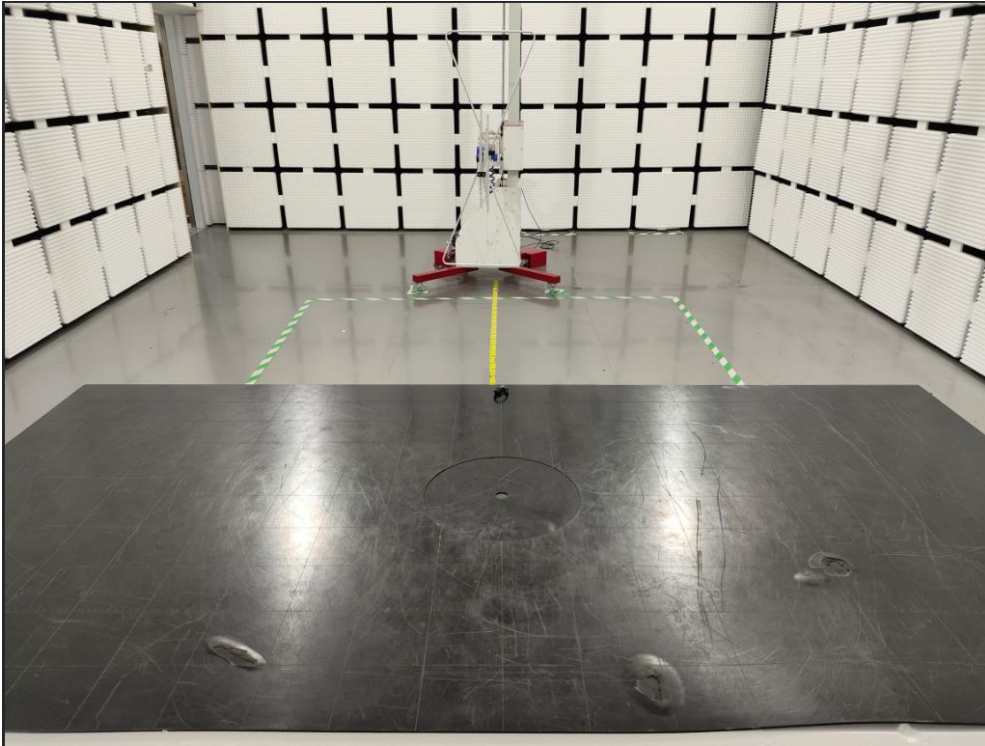

Appendix I Test Setup Photo

FCC ID: 2A6MS-G6S

Spurious Radiation Emissions Test (<1G)

Spurious Radiation Emissions Test (>1G)

Conducted emission Test

-----End-----