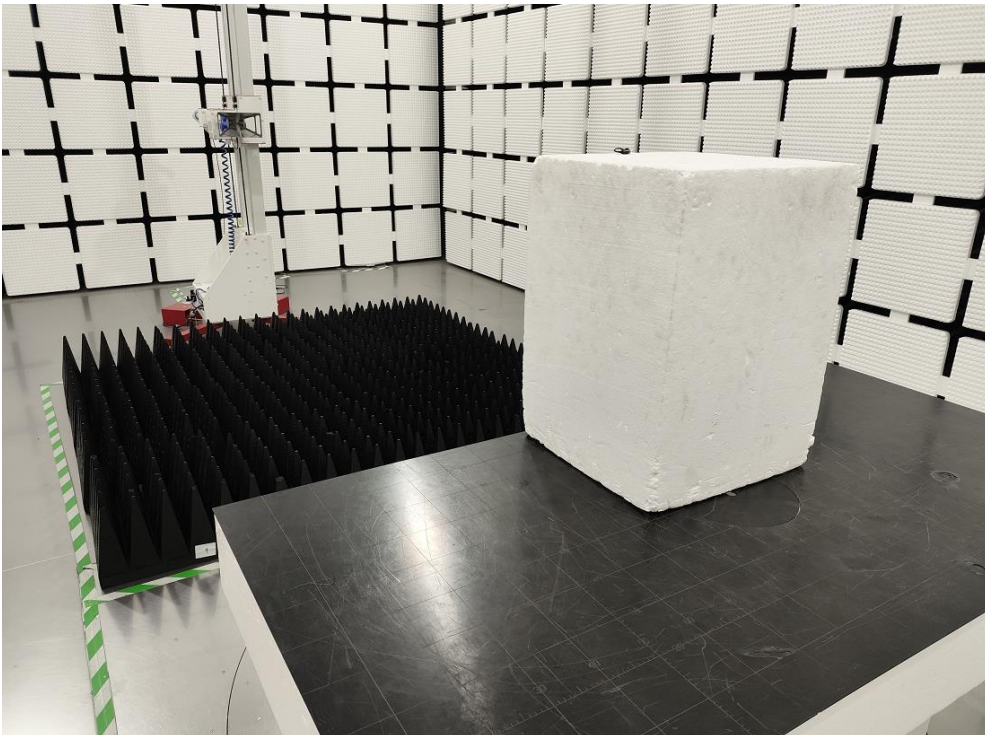

Appendix I Test Setup Photo

FCC ID: 2A6MS-G6S

Spurious Radiation Emissions Test (<1G)

Spurious Radiation Emissions Test (>1G)

Conducted emission Test

-----End-----