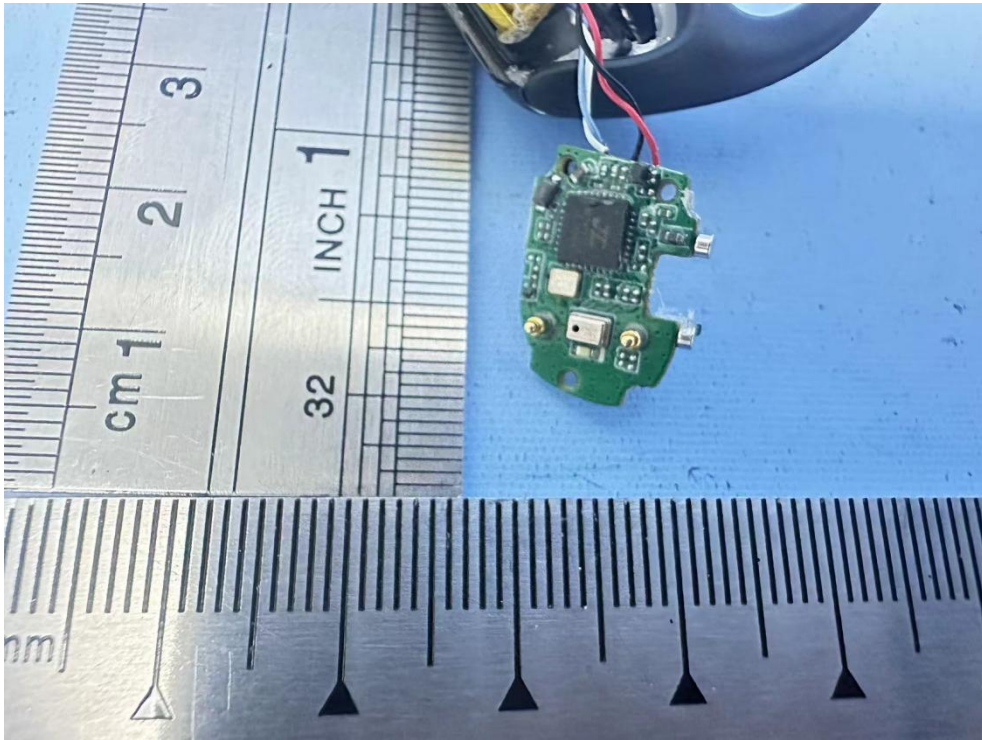

PHOTO GRAPHS OF EUT

FCC ID:2A6MS-G30S

Internal Photos

Internal Photos

Internal Photos

Internal Photos