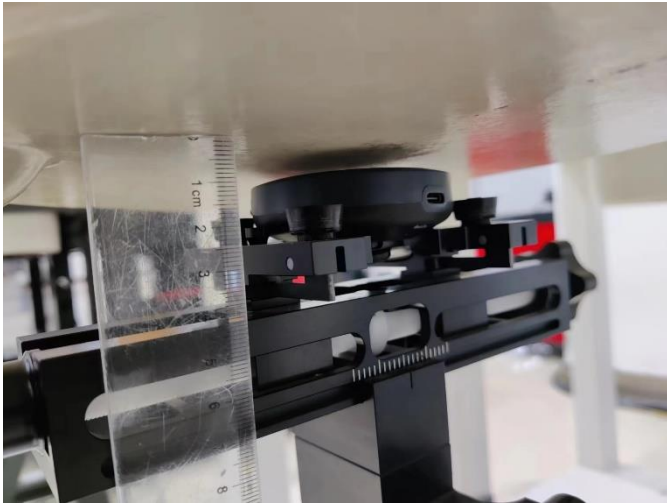

Accessory part 4

Front view

Rear view

Accessory part 5

Test position

Body-Front surface(5mm)

Body-Back surface(5mm)

Body-Left Side (5mm)

Body-Right Side (5mm)-SRD 915M Ant

Body-Bottom Side (5mm)

/

/

Parts-1

Parts-2

Body-Front surface(5mm)

Body-Front surface(5mm)

Parts-3

Front surface(5mm)

Parts-3

Front surface(5mm)

Parts-4

Front surface(5mm)

Parts-5

Front surface(5mm)