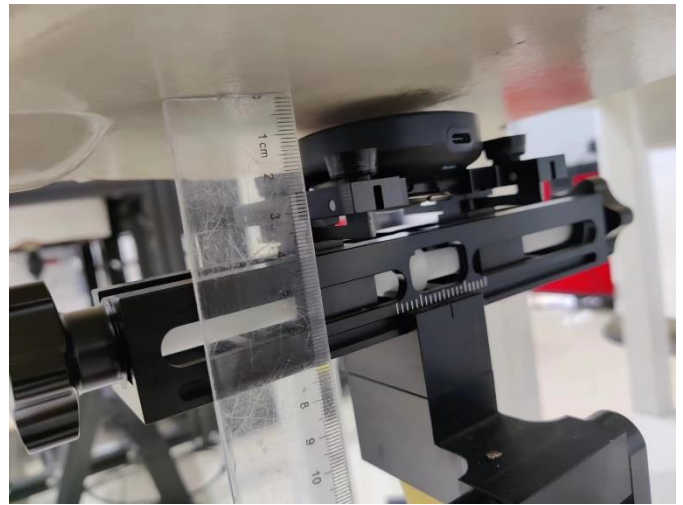

Accessory part 4

Front view

Rear view

Accessory part 5

Test position

Body-Front surface(5mm)

Body-Back surface(5mm)

Body-Left Side (5mm)

Body-Right Side (5mm)-SRD 915M Ant

Body-Bottom Side (5mm)

/

/

Parts-1

Parts-2

Body-Front surface(5mm)

Body-Front surface(5mm)

Parts-3

Front surface(5mm)

Parts-3

Front surface(5mm)

Parts-4

Front surface(5mm)

Parts-5

Front surface(5mm)