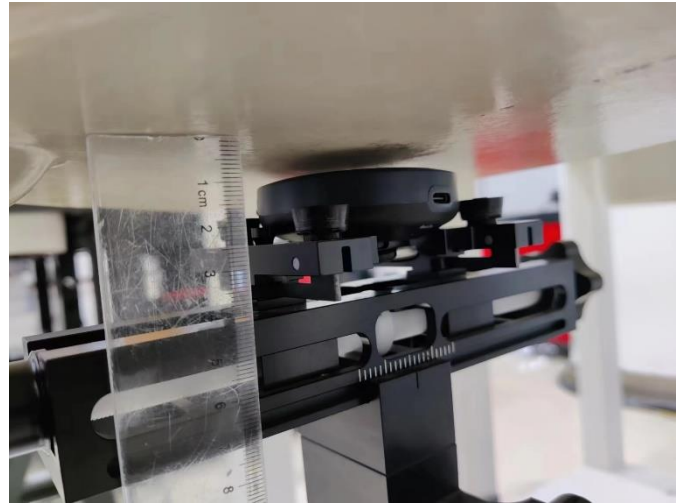

Accessory part 4

Front view

Rear view

Accessory part 5

Test position

Body-Front surface(5mm)

Body-Back surface(5mm)

Body-Left Side (5mm)

Body-Right Side (5mm)-SRD 915M Ant

Body-Bottom Side (5mm)

/

/

Parts-1

Parts-2

Body-Front surface(5mm)

Body-Front surface(5mm)

Parts-3

Front surface(5mm)

Parts-3

Front surface(5mm)

Parts-4

Front surface(5mm)

Parts-5

Front surface(5mm)