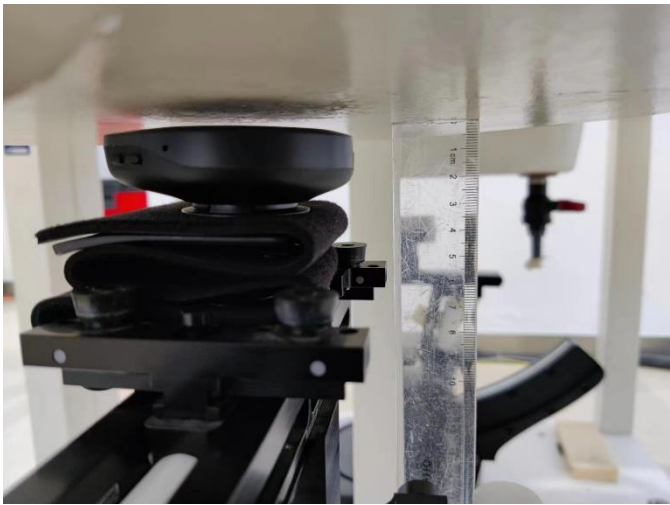

Accessory part 4

Front view

Rear view

Accessory part 5

Test position

Body-Front surface(5mm)

Body-Back surface(5mm)

Body-Left Side (5mm)

Body-Right Side (5mm)-SRD 915M Ant

Body-Bottom Side (5mm)

/

/

Parts-1

Parts-2

Body-Front surface(5mm)

Body-Front surface(5mm)

Parts-3

Front surface(5mm)

Parts-3

Front surface(5mm)

Parts-4

Front surface(5mm)

Parts-5

Front surface(5mm)