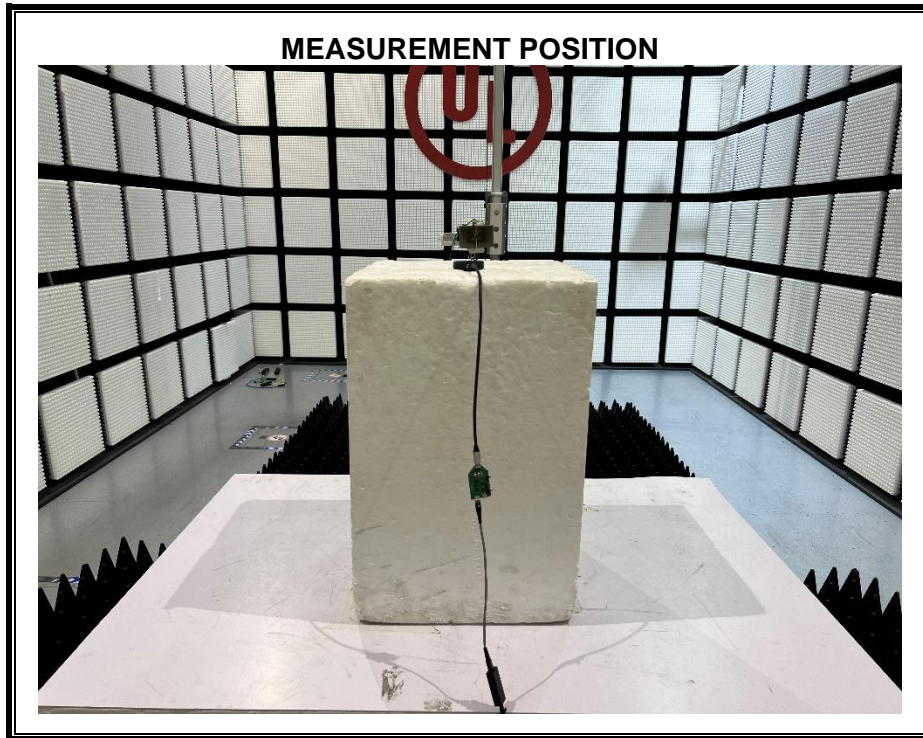

Appendix II

Setup Photographs

RADIATED RF MEASUREMENT SETUP (ABOVE 1 GHz)

MEASUREMENT POSITION (Y axis)

MEASUREMENT POSITION (Z axis)

RADIATED RF MEASUREMENT SETUP (30MHz~1GHz)

RADIATED RF MEASUREMENT SETUP (Below 30MHz)

POWERLINE CONDUCTED EMISSIONS MEASUREMENT SETUP