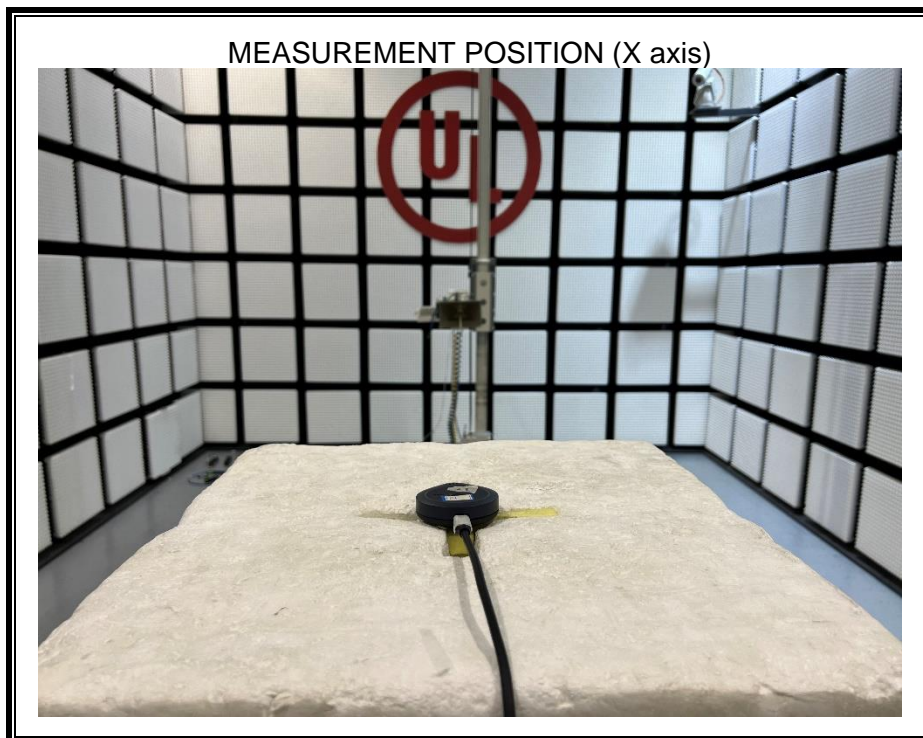

Appendix II

Setup Photographs

RADIATED RF MEASUREMENT SETUP (ABOVE 1 GHz)

MEASUREMENT POSITION (Y axis)

MEASUREMENT POSITION (Z axis)

RADIATED RF MEASUREMENT SETUP (30MHz~1GHz)

RADIATED RF MEASUREMENT SETUP (Below 30MHz)

POWERLINE CONDUCTED EMISSIONS MEASUREMENT SETUP