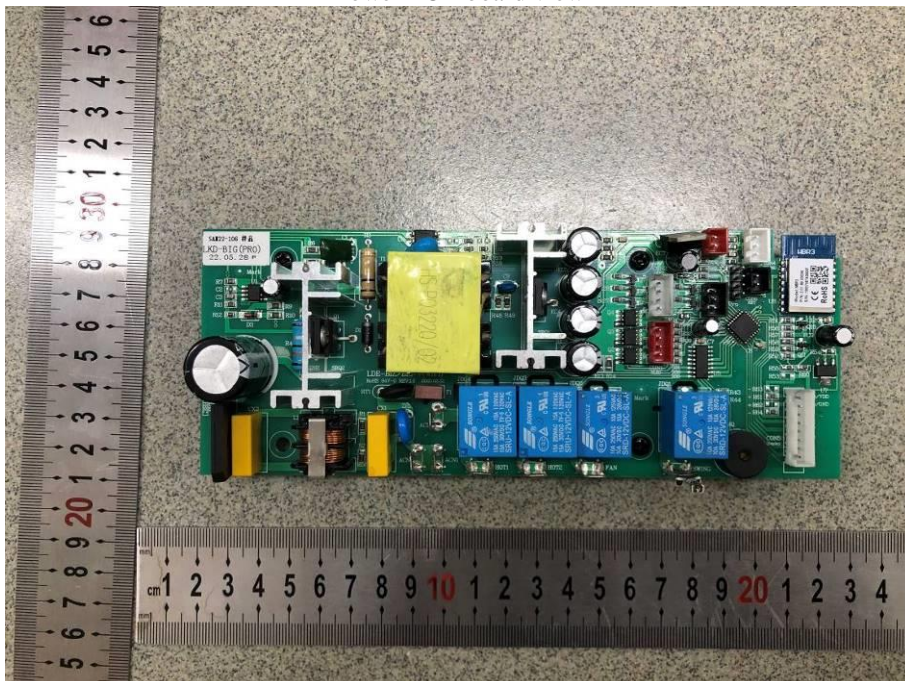

For model BI42Z
Internal view

Power PCB board view

Power PCB board view

Wi-Fi module view

Filter PCB board view

Filter PCB board view

Remoter internal view

Remoter internal view

Remoter PCB view

For model B136G
Internal view

Internal view

Power PCB board view

Power PCB board view

Wi-Fi module view

Filter PCB board view

Filter PCB board view

Speaker PCB board view

Speaker PCB board view

LED board view

Remoter Internal view

Remoter Internal view