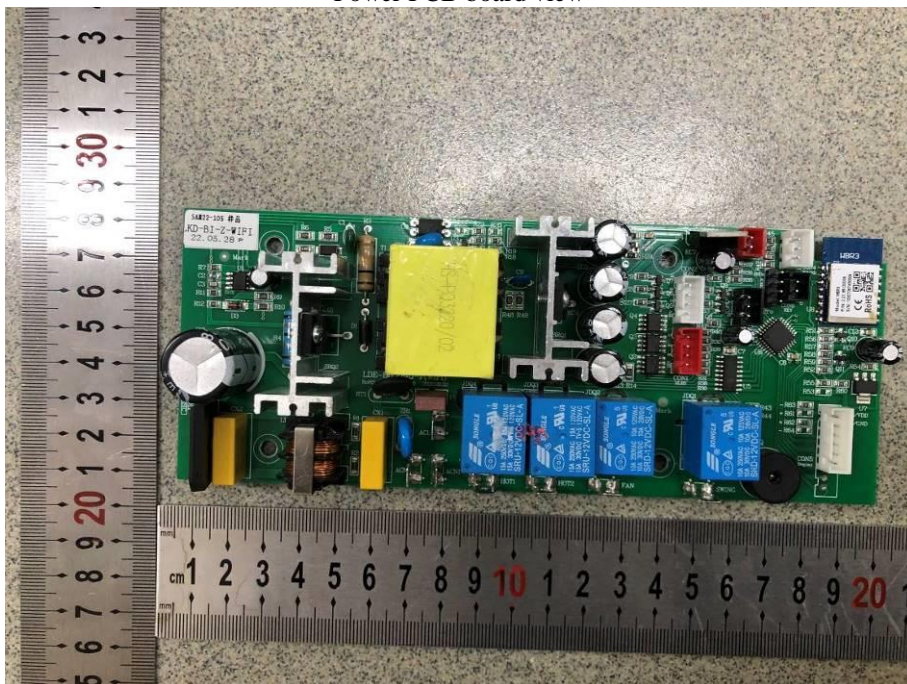

For model BI42Z
Internal view

Power PCB board view

Power PCB board view

Wi-Fi module view

Filter PCB board view

Filter PCB board view

Remoter internal view

Remoter internal view

Remoter PCB view

For model B136G
Internal view

Internal view

Power PCB board view

Power PCB board view

Wi-Fi module view

Filter PCB board view

Filter PCB board view

Speaker PCB board view

Speaker PCB board view

LED board view

Remoter Internal view

Remoter Internal view