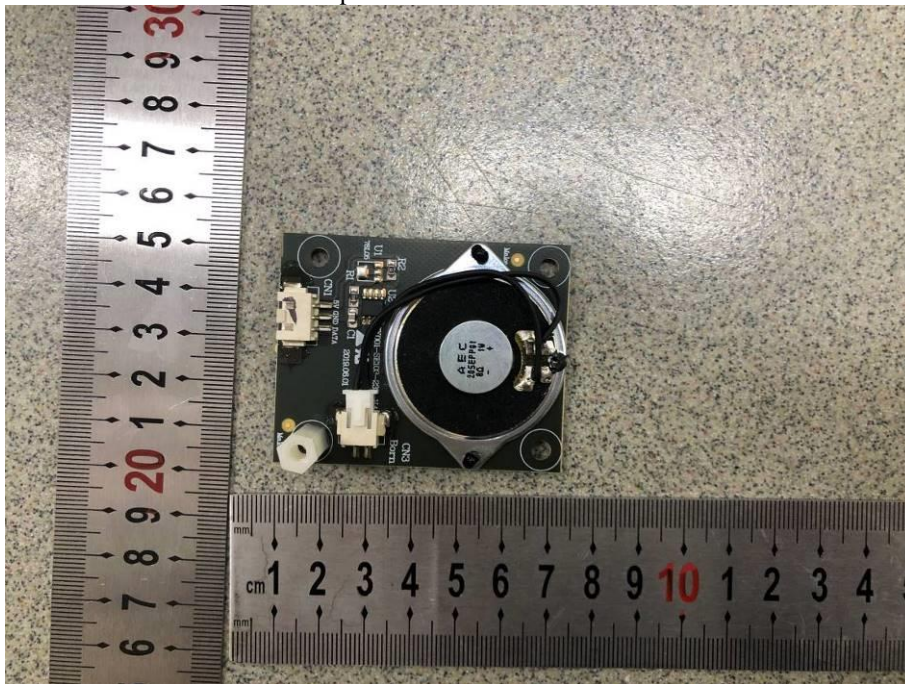

For model BI42Z
Internal view

Power PCB board view

Power PCB board view

Wi-Fi module view

Filter PCB board view

Filter PCB board view

Remoter internal view

Remoter internal view

Remoter PCB view

For model B136G
Internal view

Internal view

Power PCB board view

Power PCB board view

Wi-Fi module view

Filter PCB board view

Filter PCB board view

Speaker PCB board view

Speaker PCB board view

LED board view

Remoter Internal view

Remoter Internal view