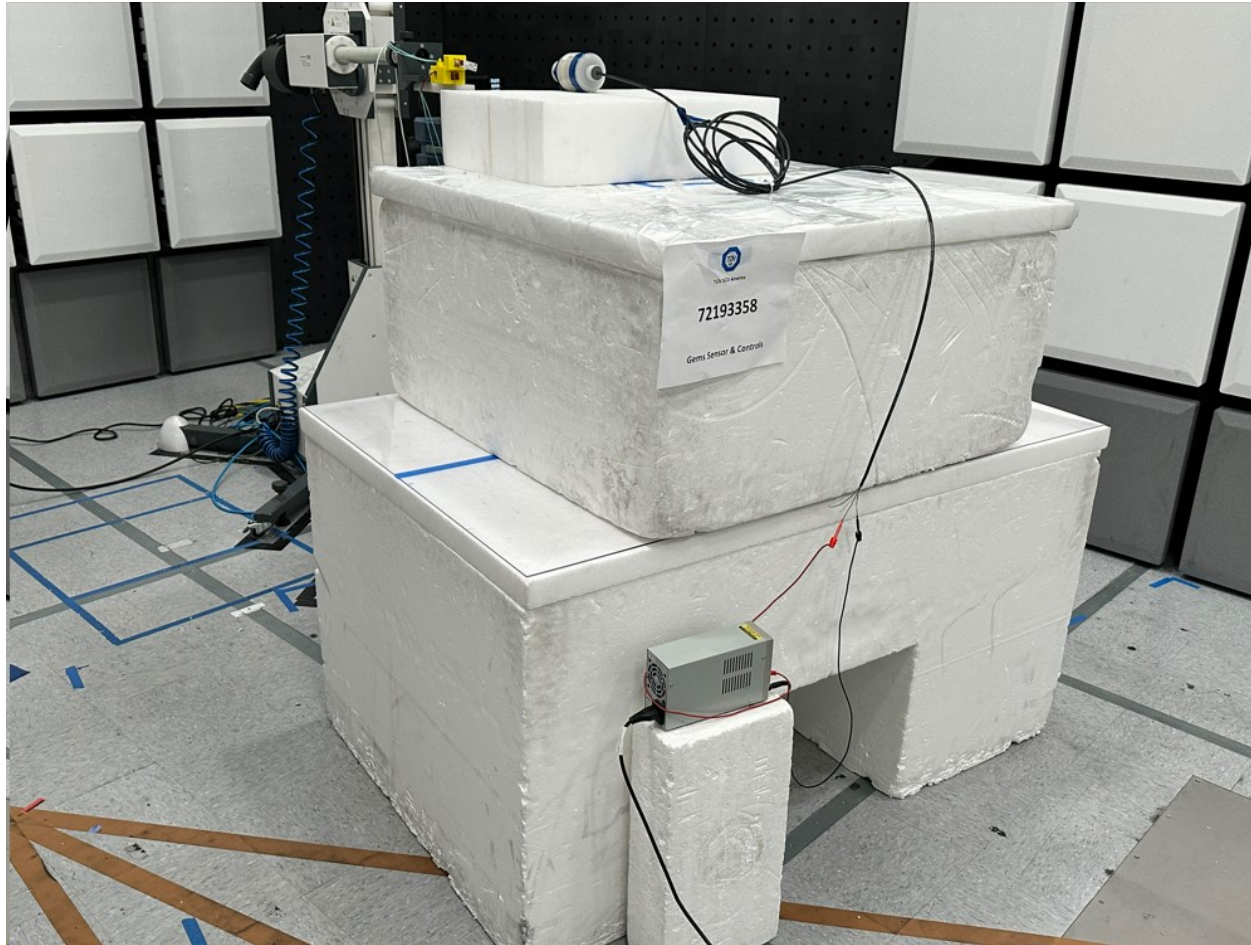

**Radiated Emissions Test Setup (40GHz to 60GHz)**

**Radiated Emissions Test Setup (60GHz to 75GHz)**

**Radiated Emissions Test Setup (75GHz to 110GHz)**

**Radiated Emissions Test Setup (110GHz to 200GHz)**