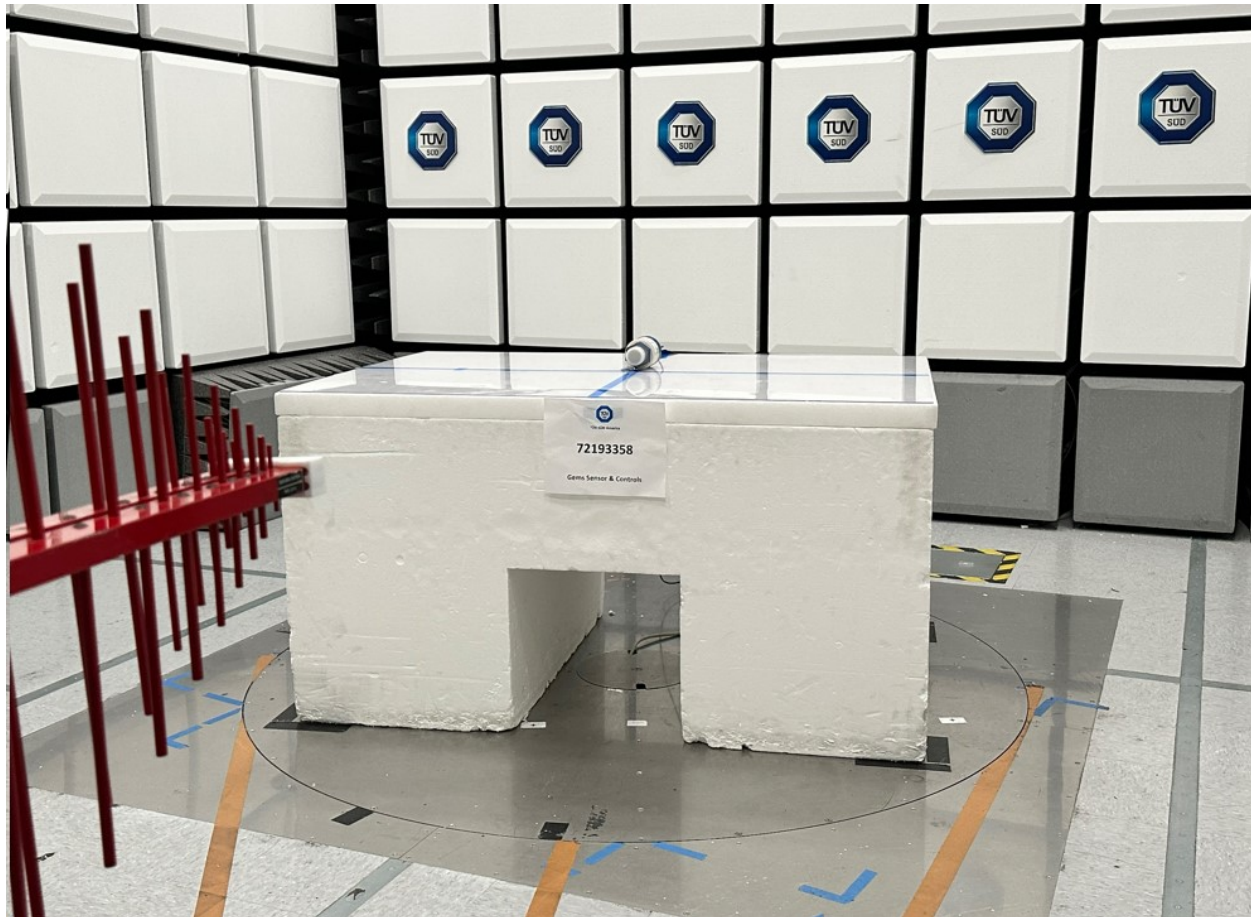

**Radiated Emissions Test Setup (9kHz to 30MHz)**

**Radiated Emissions Test Setup (30MHz to 1GHz)**

**Radiated Emissions Test Setup (1GHz to 18GHz)**

**Radiated Emissions Test Setup (18GHz to 26GHz)**

**Radiated Emissions Test Setup (26GHz to 40GHz)**