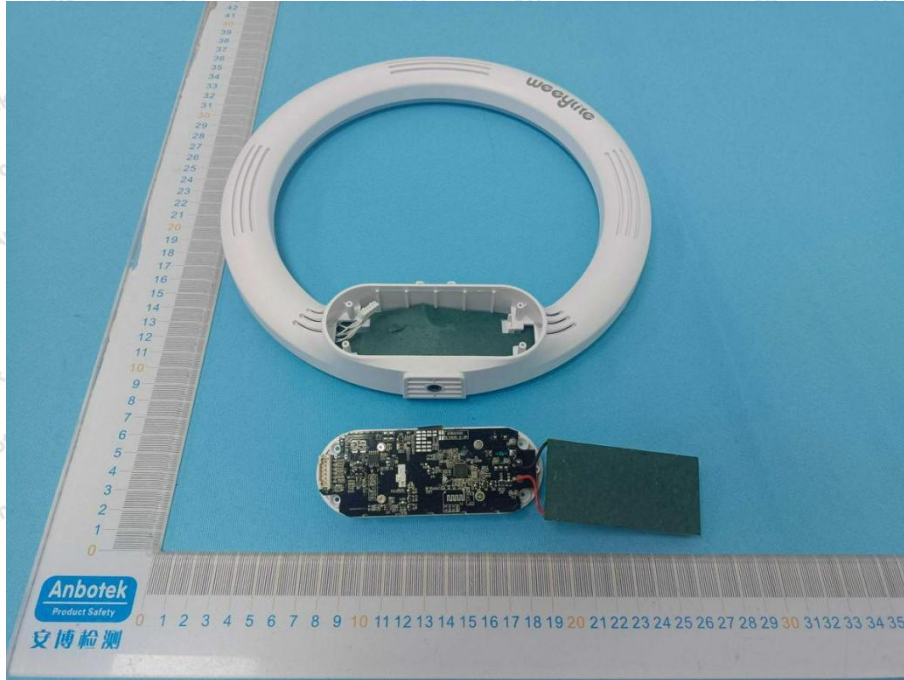

Appendix III -- Internal Photograph

ANT

Shenzhen Anbotek Compliance Laboratory Limited

Address: 1/F., Building D, Sogood Science and Technology Park, Sanwei Community, Hangcheng Street, Bao'an District, Shenzhen, Guangdong, China.
Tel: (86) 0755-26066440 Fax: (86) 0755-26014772 Email: service@anbotek.com