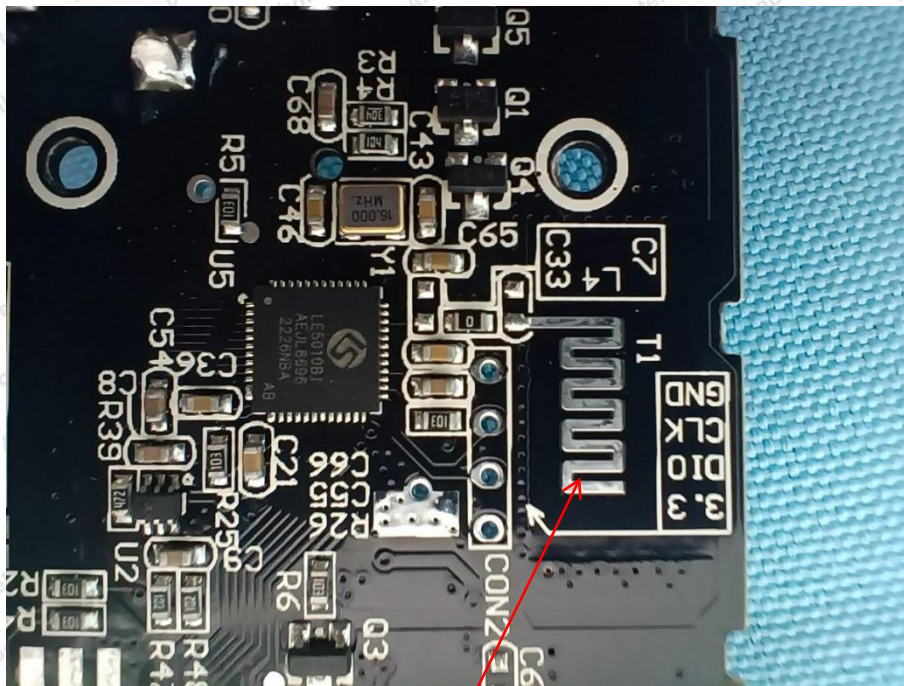

Appendix III -- Internal Photograph

ANT

Shenzhen Anbotek Compliance Laboratory Limited

Address: 1/F., Building D, Sogood Science and Technology Park, Sanwei Community, Hangcheng Street, Bao'an District, Shenzhen, Guangdong, China.
Tel: (86) 0755-26066440 Fax: (86) 0755-26014772 Email: service@anbotek.com