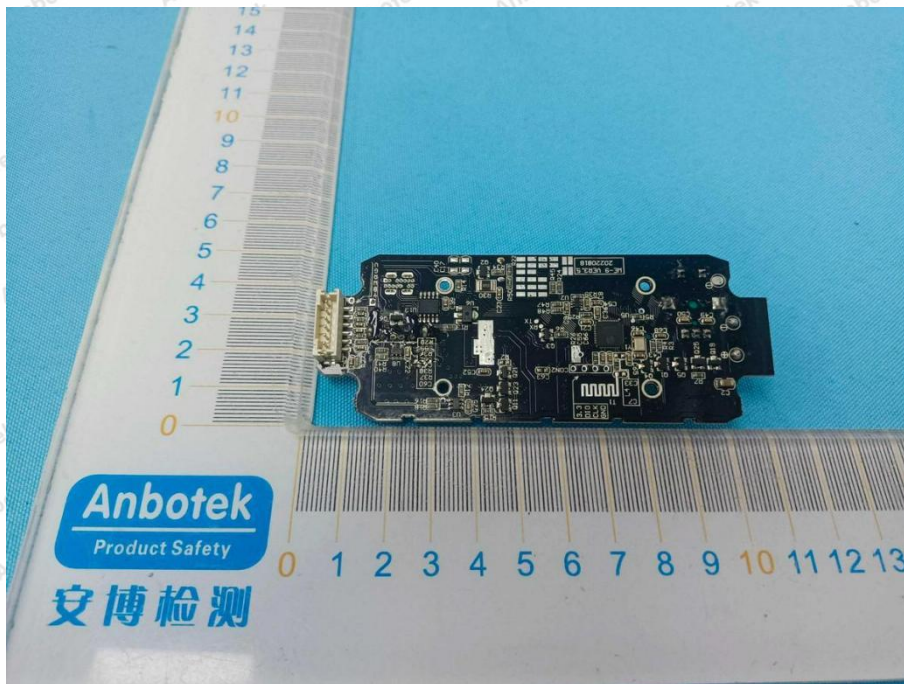

Appendix III -- Internal Photograph

ANT

Shenzhen Anbotek Compliance Laboratory Limited

Address: 1/F., Building D, Sogood Science and Technology Park, Sanwei Community, Hangcheng Street, Bao'an District, Shenzhen, Guangdong, China.
Tel: (86) 0755-26066440 Fax: (86) 0755-26014772 Email: service@anbotek.com