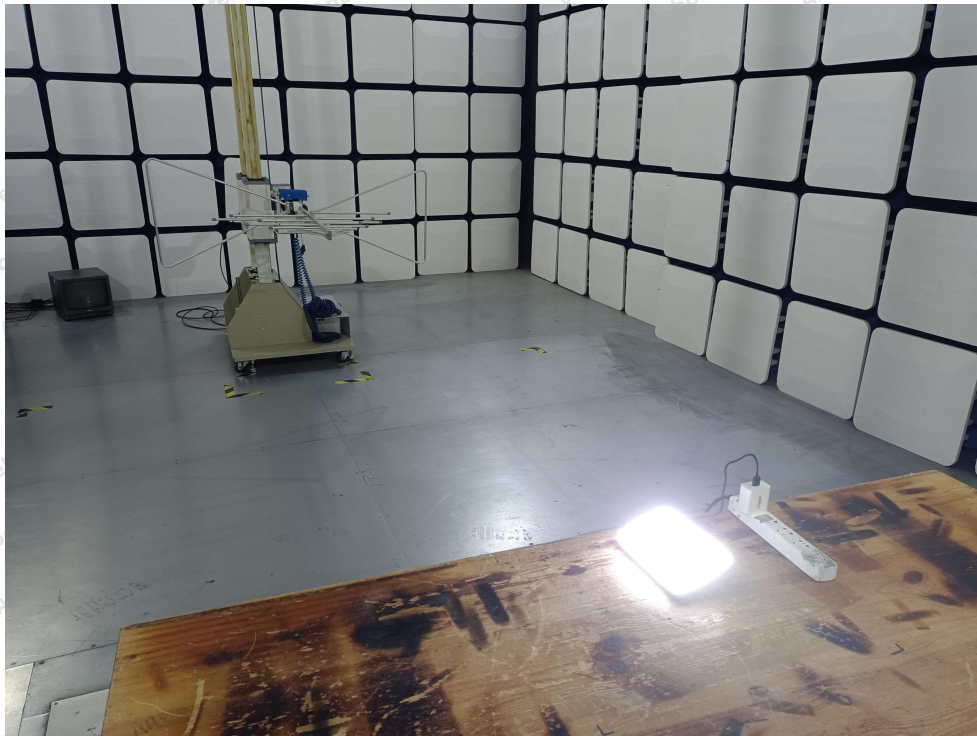

Test Setup Photograph

Photo of Conducted Emission Measurement

Photo of Radiation Emission Test

Anbotek

Product Safety

Shenzhen Anbotek Compliance Laboratory Limited

Address: 1/F., Building D, Sogood Science and Technology Park, Sanwei Community, Hangcheng Street, Bao'an District, Shenzhen, Guangdong, China.
Tel: (86) 0755-26066440 Fax: (86) 0755-26014772 Email: service@anbotek.com