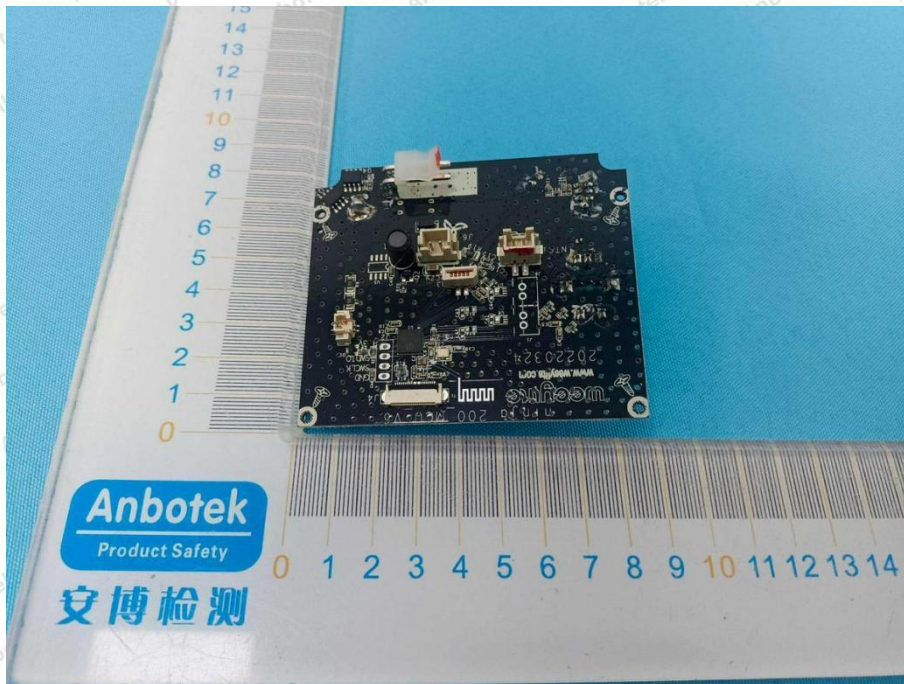

Appendix III -- Internal Photograph

Shenzhen Anbotek Compliance Laboratory Limited

Address: 1/F., Building D, Sogood Science and Technology Park, Sanwei Community, Hangcheng Street, Bao'an District, Shenzhen, Guangdong, China.
Tel: (86) 0755-26066440 Fax: (86) 0755-26014772 Email: service@anbotek.com