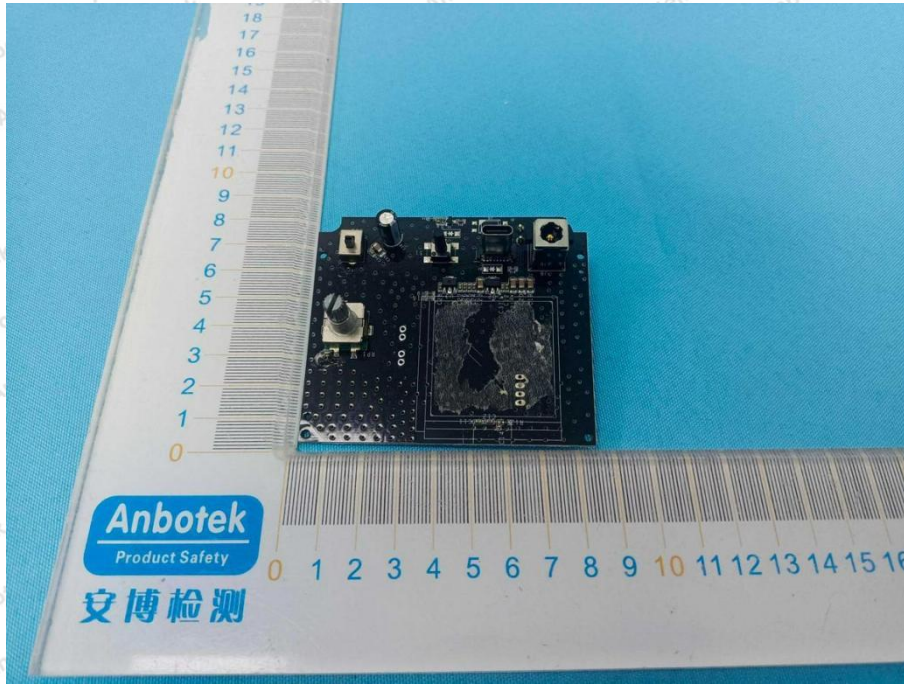

ANT

Shenzhen Anbotek Compliance Laboratory Limited

Address: 1/F., Building D, Sogood Science and Technology Park, Sanwei Community, Hangcheng Street, Bao'an District, Shenzhen, Guangdong, China.
Tel: (86) 0755-26066440 Fax: (86) 0755-26014772 Email: service@anbotek.com

Hotline
400-003-0500
www.anbotek.com.cn