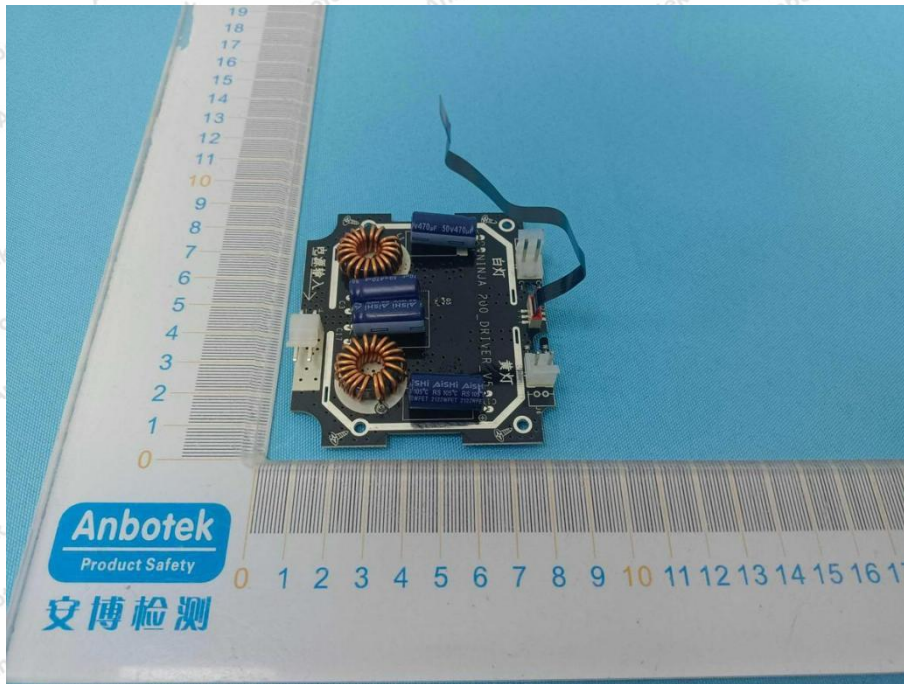

Appendix III -- Internal Photograph

Shenzhen Anbotek Compliance Laboratory Limited

Address: 1/F., Building D, Sogood Science and Technology Park, Sanwei Community, Hangcheng Street, Bao'an District, Shenzhen, Guangdong, China.
Tel: (86) 0755-26066440 Fax: (86) 0755-26014772 Email: service@anbotek.com