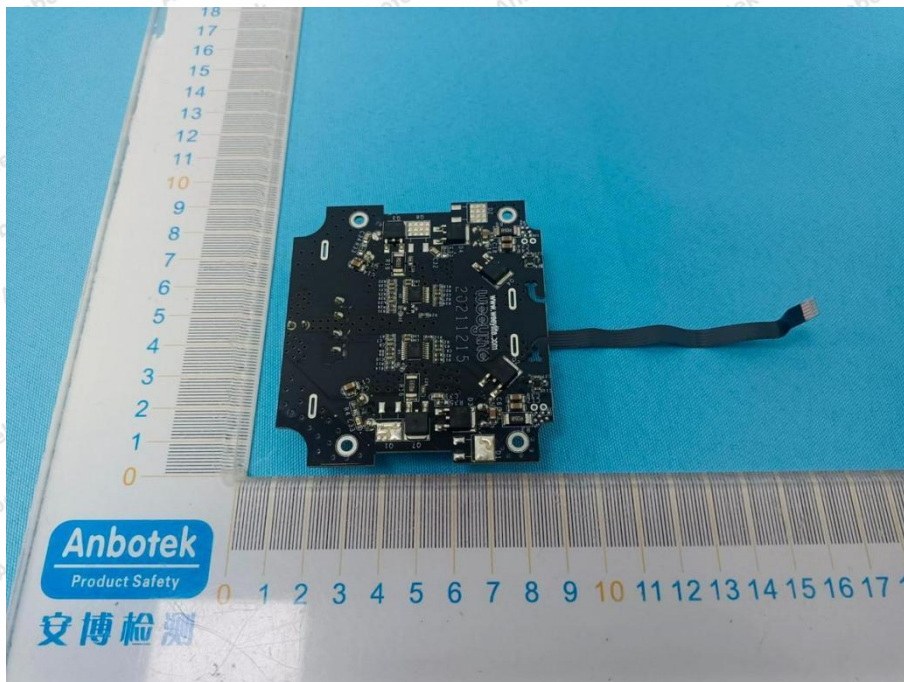

Appendix III -- Internal Photograph

Shenzhen Anbotek Compliance Laboratory Limited

Address: 1/F., Building D, Sogood Science and Technology Park, Sanwei Community, Hangcheng Street, Bao'an District, Shenzhen, Guangdong, China.
Tel: (86) 0755-26066440 Fax: (86) 0755-26014772 Email: service@anbotek.com