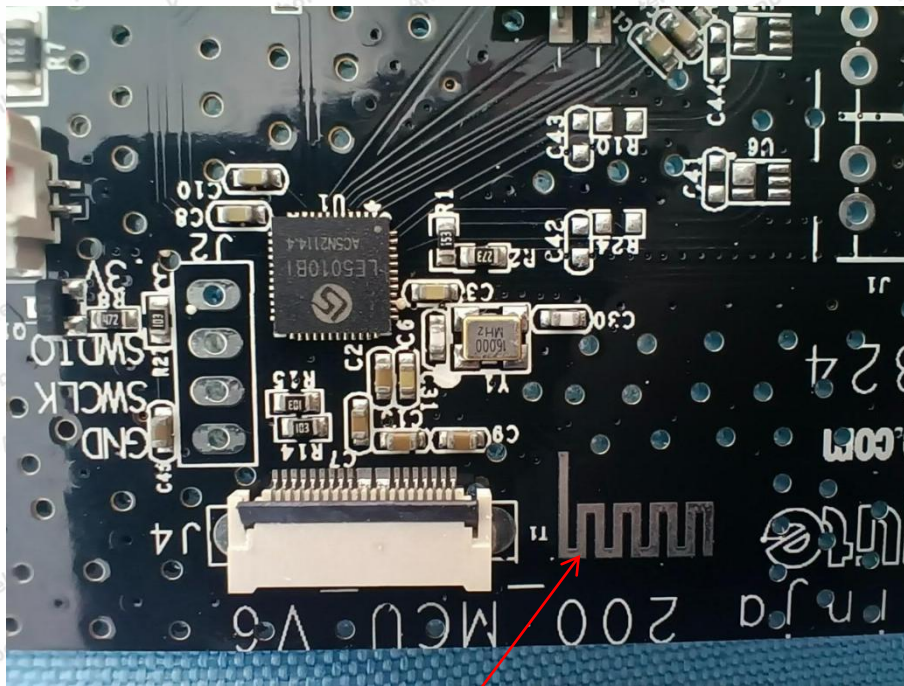

ANT

Shenzhen Anbotek Compliance Laboratory Limited

Address: 1/F., Building D, Sogood Science and Technology Park, Sanwei Community, Hangcheng Street, Bao'an District, Shenzhen, Guangdong, China.
Tel: (86) 0755-26066440 Fax: (86) 0755-26014772 Email: service@anbotek.com

Hotline
400-003-0500
www.anbotek.com.cn