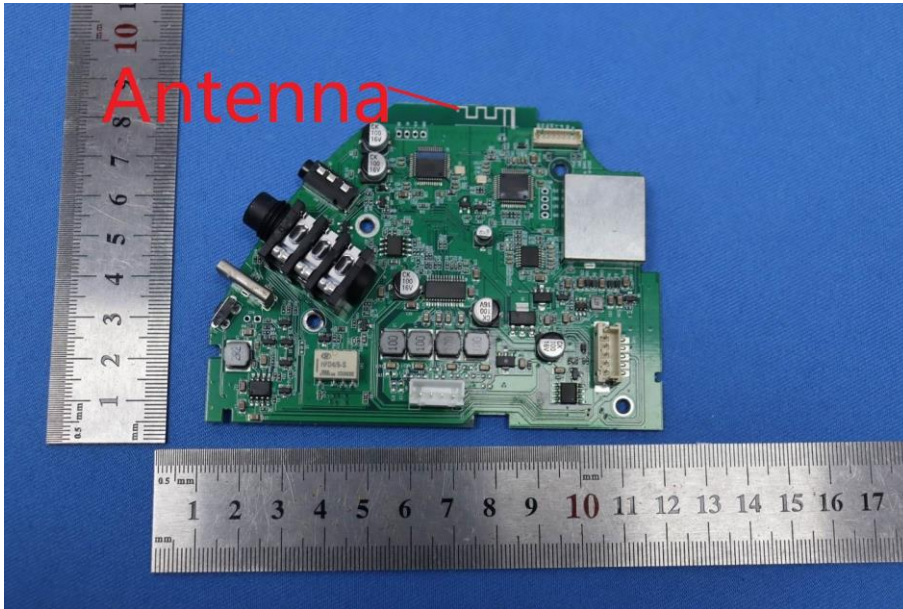

Internal Photos for SZCR2312004149AT

FCC ID: 2A6K2NEXG697456670

EUT Constructional Details (EUT Photos)

Antenna

- End of the Appendix -