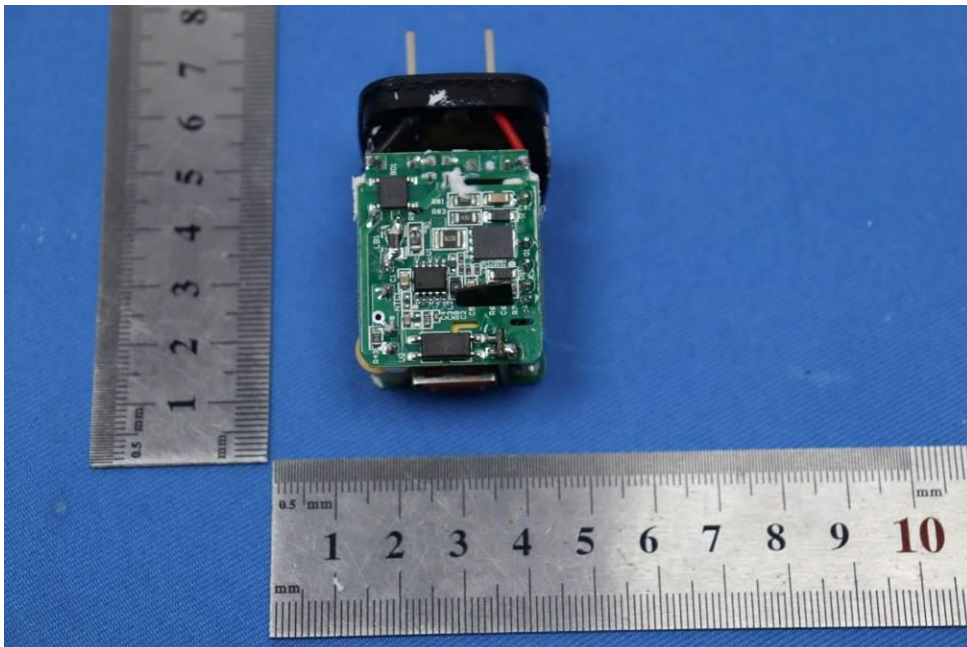

Internal Photos for SZCR2312004149AT

FCC ID: 2A6K2NEXG697456670

EUT Constructional Details (EUT Photos)

Antenna

- End of the Appendix -