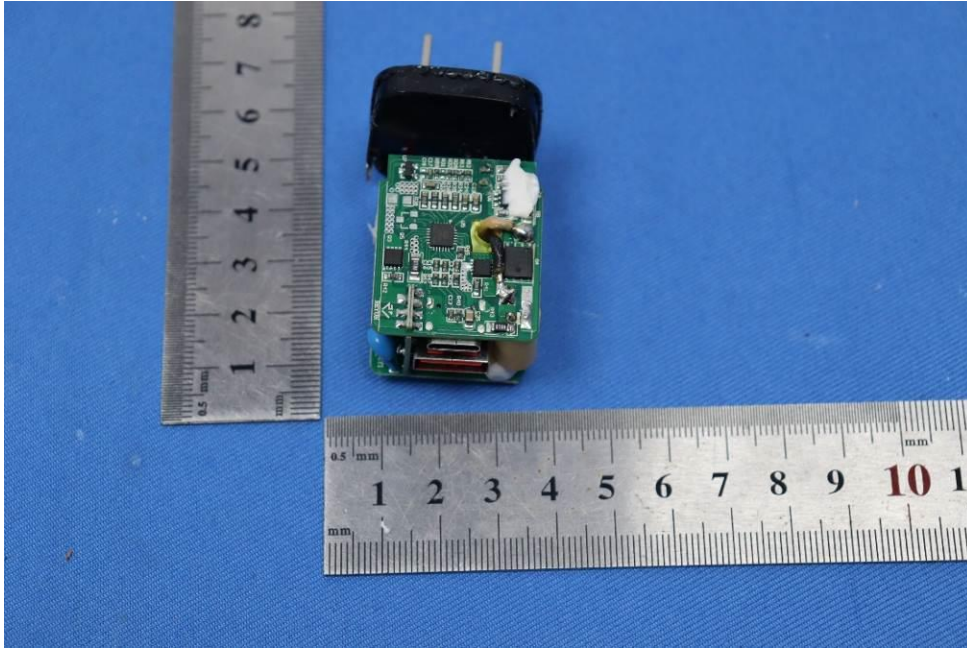

Internal Photos for SZCR2312004149AT

FCC ID: 2A6K2NEXG697456670

EUT Constructional Details (EUT Photos)

Antenna

- End of the Appendix -