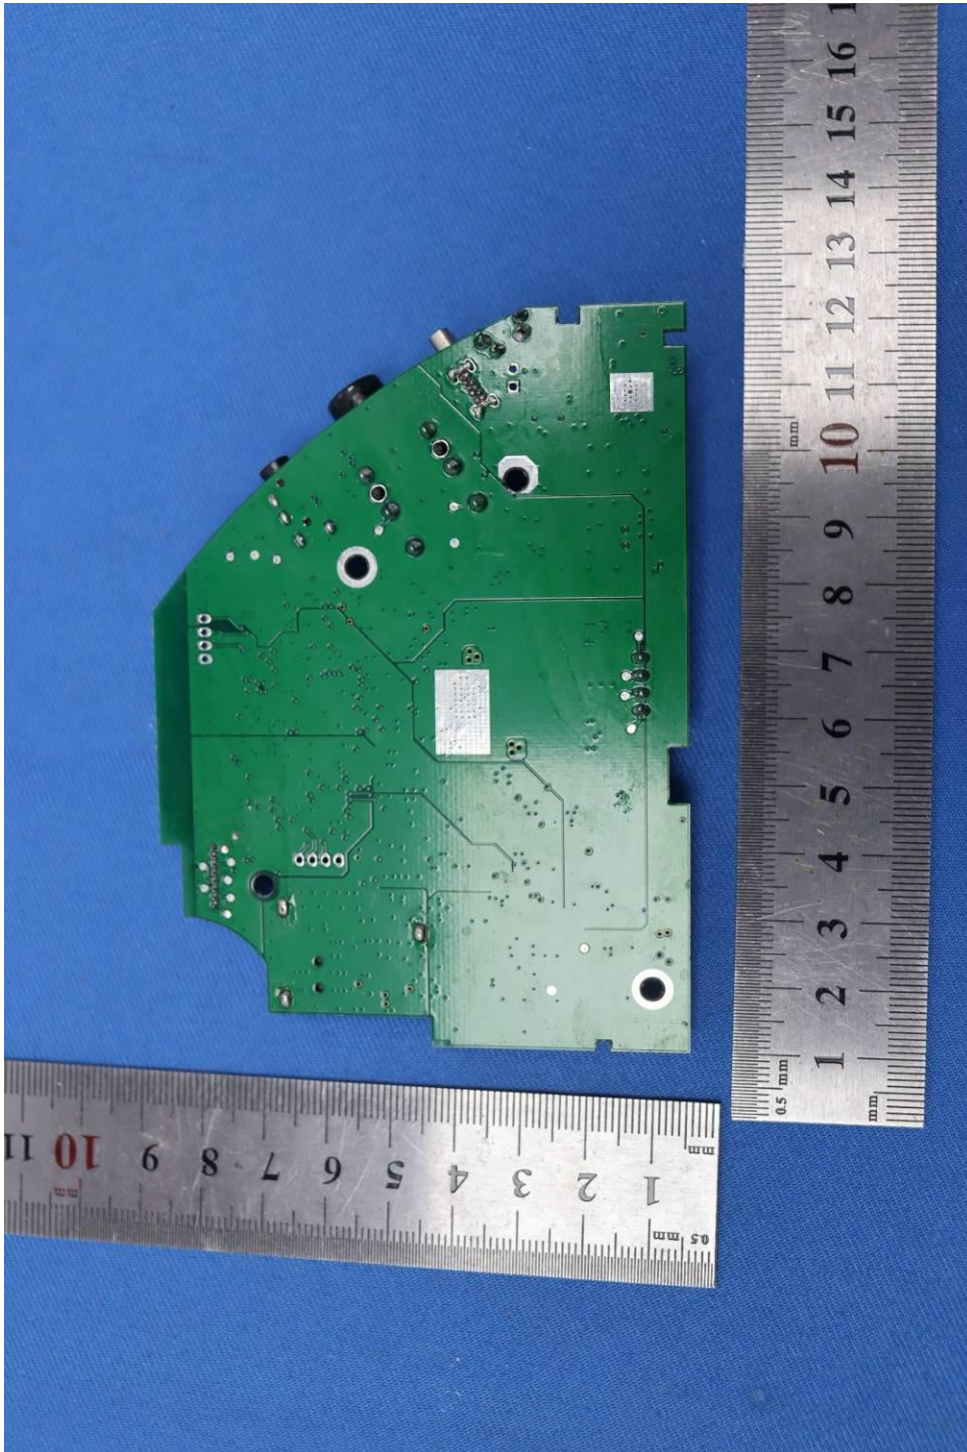

Internal Photos for SZCR2312004149AT

FCC ID: 2A6K2NEXG697456670

EUT Constructional Details (EUT Photos)

Antenna

- End of the Appendix -