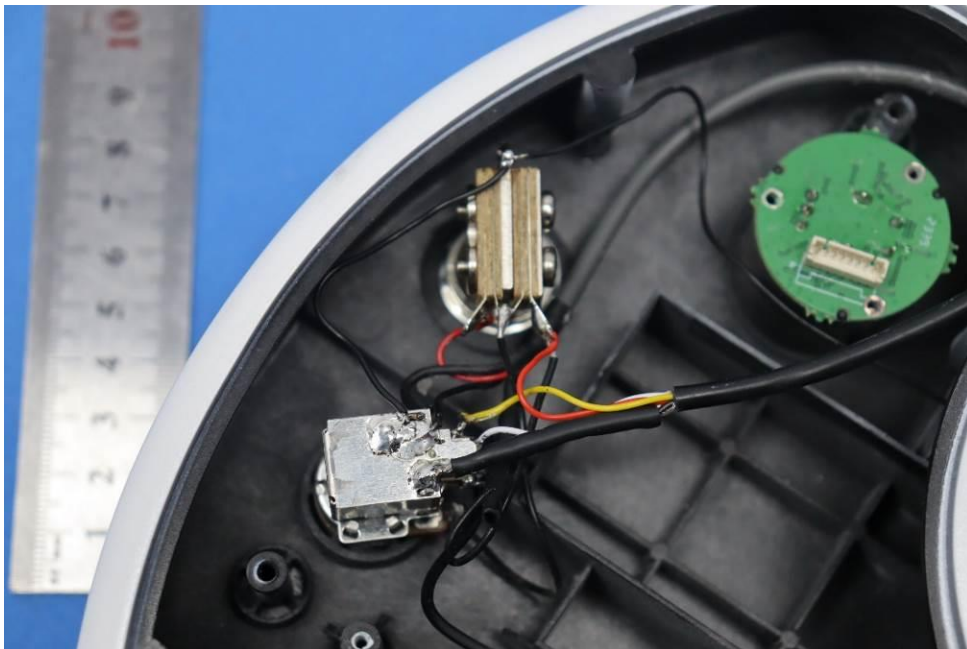

Internal Photos for SZCR2312004149AT

FCC ID: 2A6K2NEXG697456670

EUT Constructional Details (EUT Photos)

Antenna

- End of the Appendix -