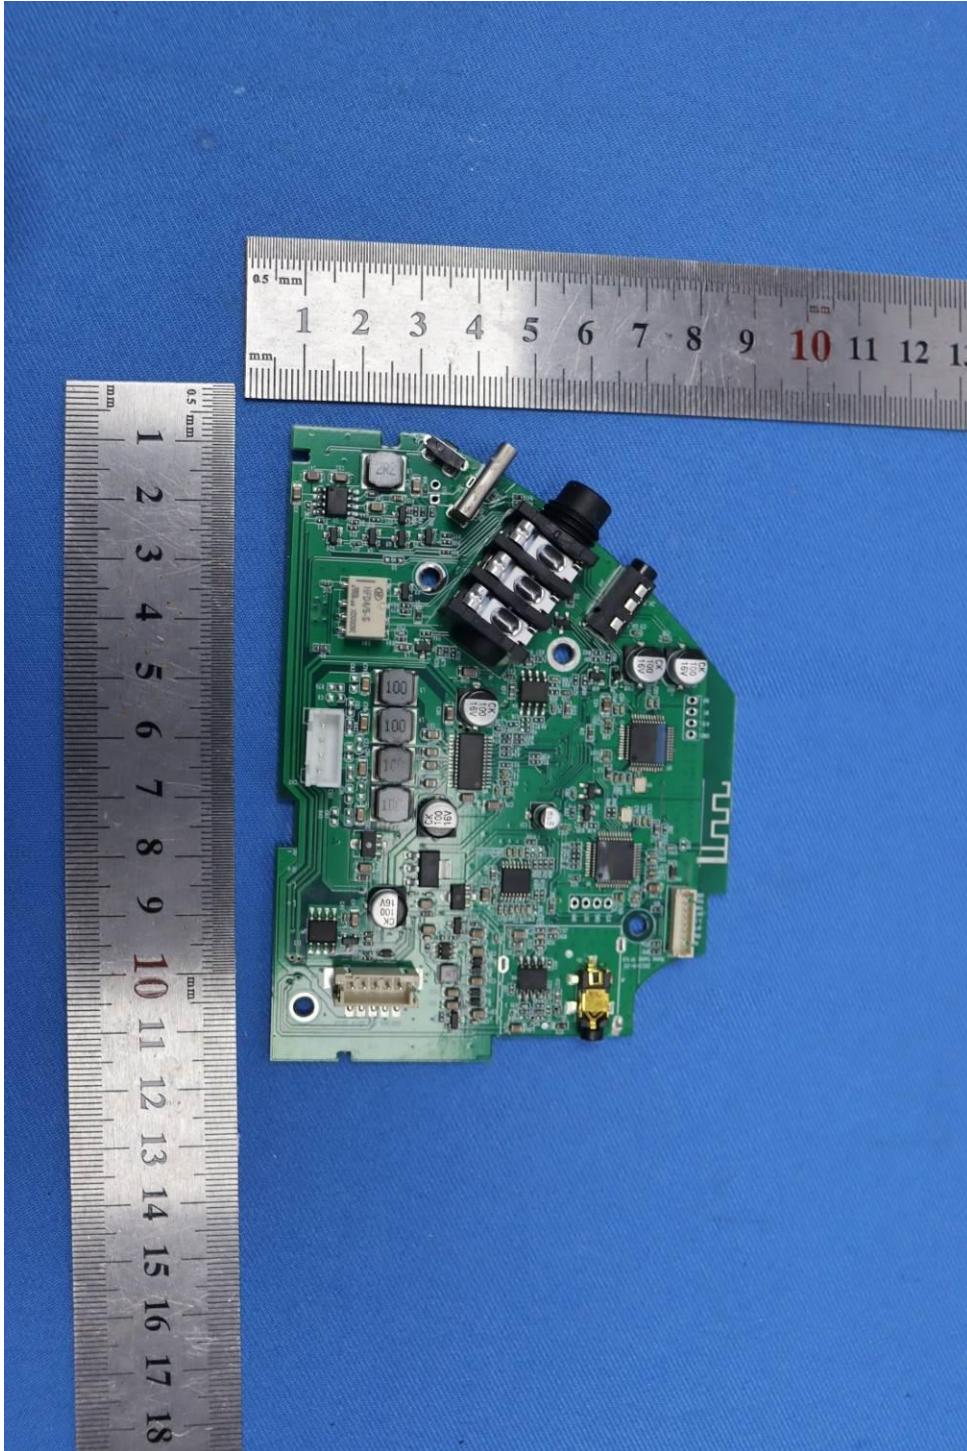

Internal Photos for SZCR2312004149AT

FCC ID: 2A6K2NEXG697456670

EUT Constructional Details (EUT Photos)

Antenna

- End of the Appendix -