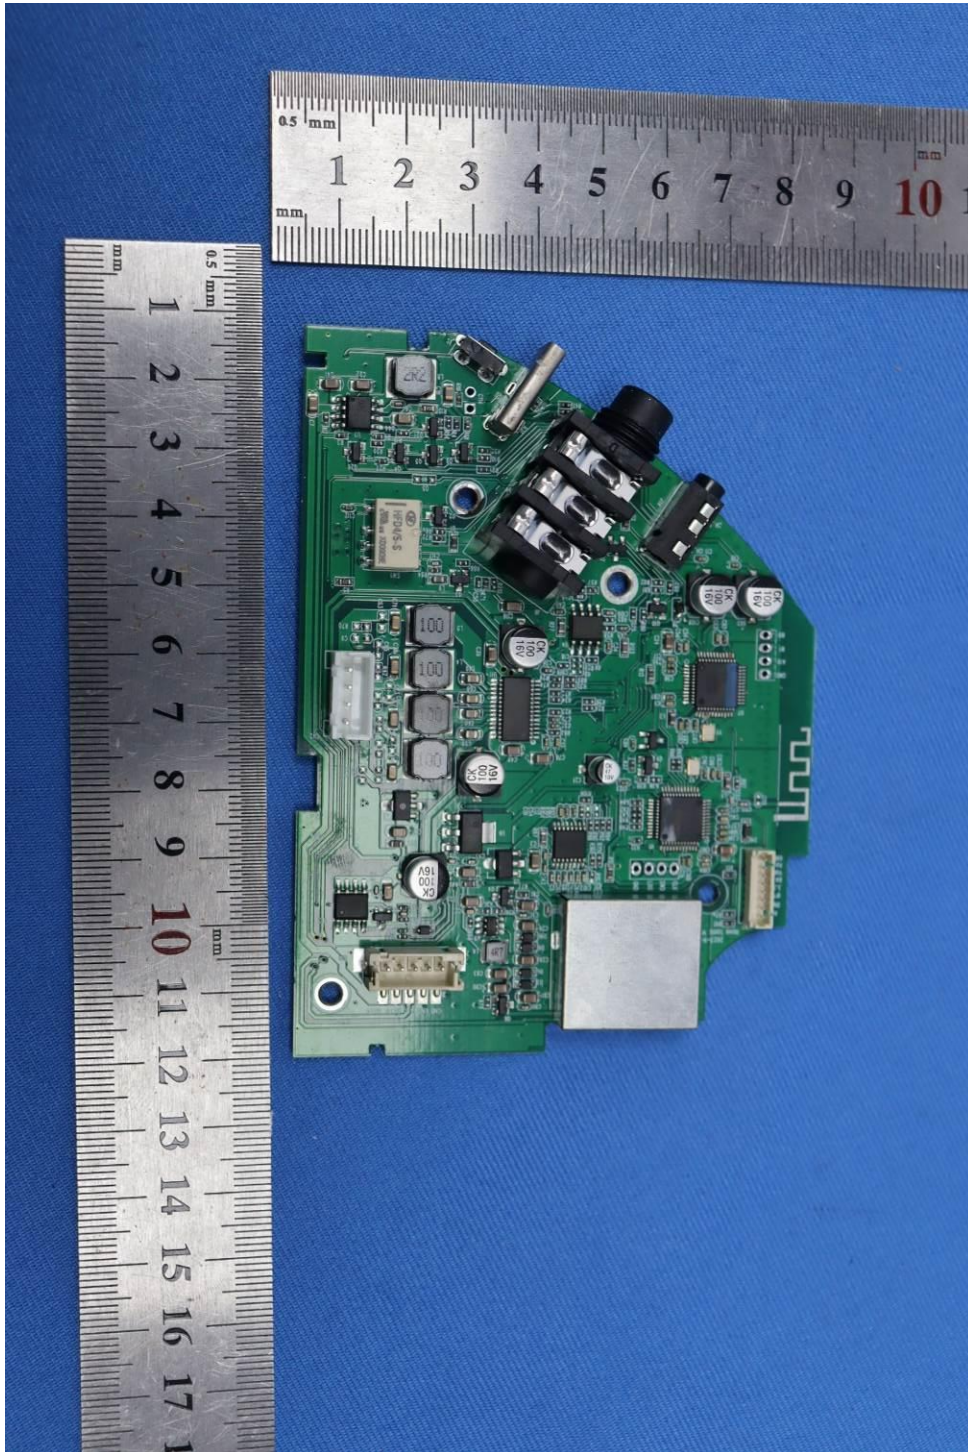

Internal Photos for SZCR2312004149AT

FCC ID: 2A6K2NEXG697456670

EUT Constructional Details (EUT Photos)

Antenna

- End of the Appendix -