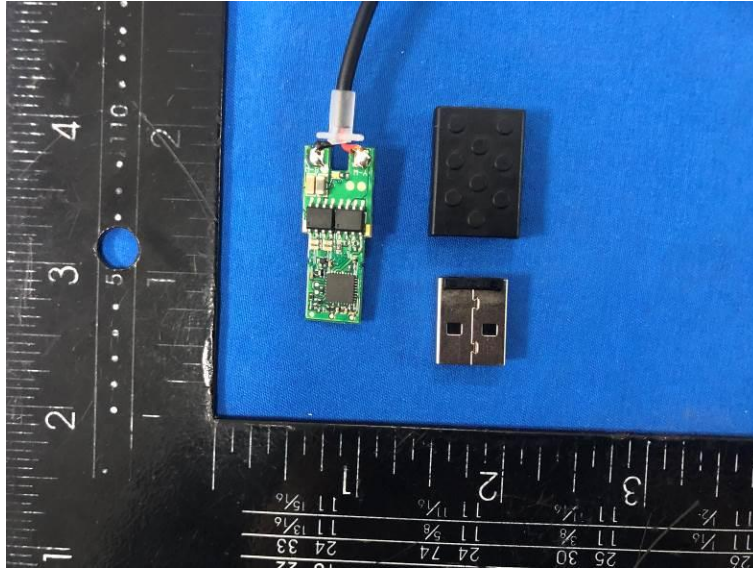

# Internal Photos of the EUT

Model: JBCL-34910W

Photo 1

Photo 2

Photo 3

Photo 4