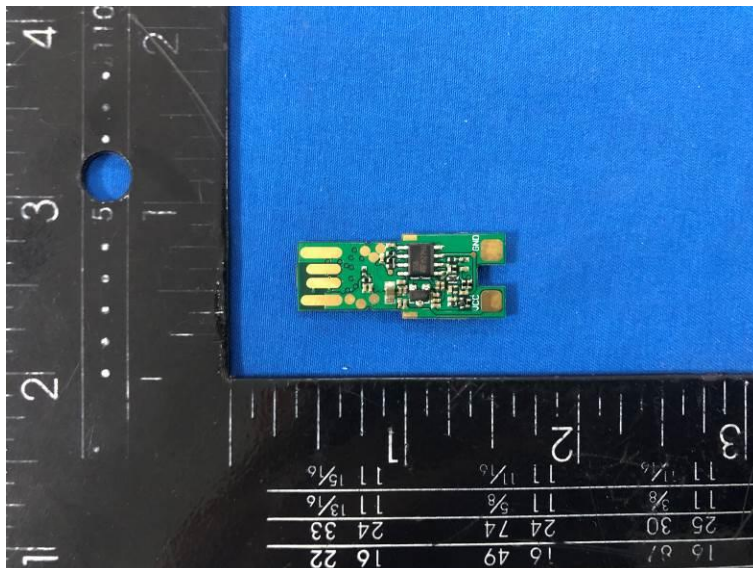

# Internal Photos of the EUT

Model: JBCL-34910W

Photo 1

Photo 2

Photo 3

Photo 4