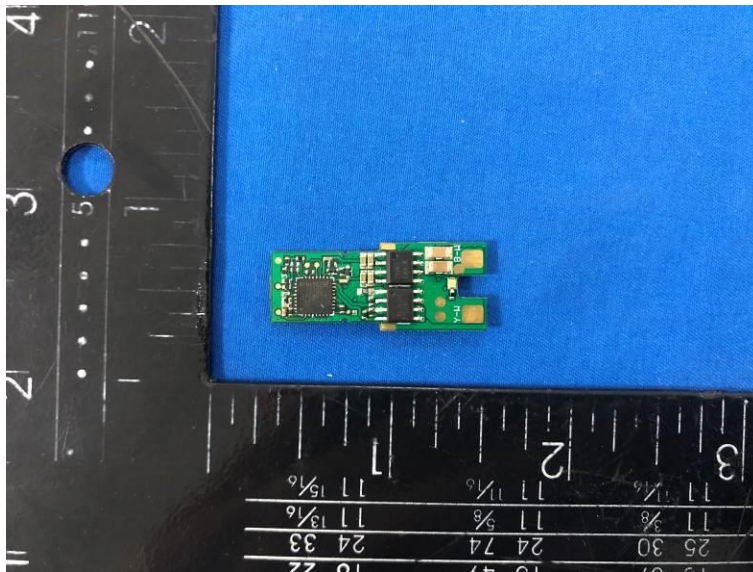

# Internal Photos of the EUT

Model: JBCL-34910W

Photo 1

Photo 2

Photo 3

Photo 4