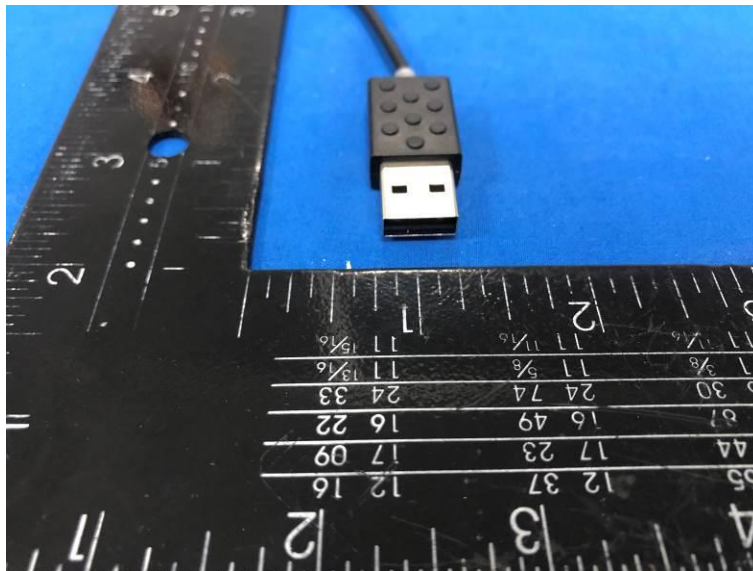

External Photos of the EUT

Model: JBCL-34910W

Photo 1

Photo 2

Photo 3

Photo 4

Photo 5

Photo 6