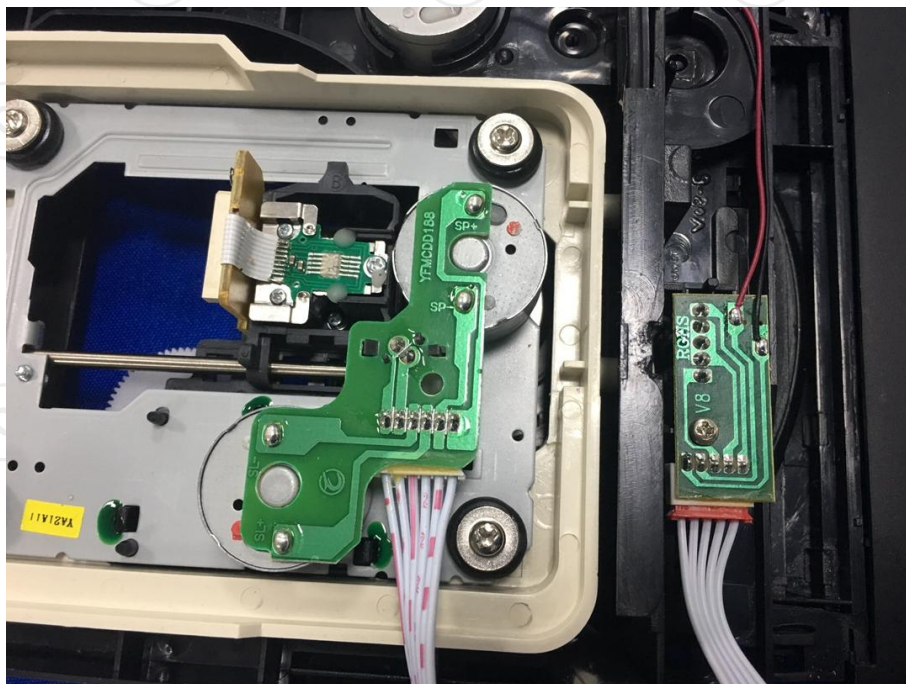

Tx. Spurious NVNT 3-DH1 2441MHz Ref

Tx. Spurious NVNT 3-DH1 2441MHz Emission

Tx. Spurious NVNT 3-DH1 2480MHz Ref

Tx. Spurious NVNT 3-DH1 2480MHz Emission

Appendix B: Photographs of Test Setup

Product: Turntable Player

Model: TR-18CD

Radiated Emission

Conducted Emission

Appendix C: Photographs of EUT
Product: Turntable Player
Model: TR-18CD
External Photos

Product: Turntable Player
Model: TR-18CD
Internal Photos

*****END OF REPORT*****