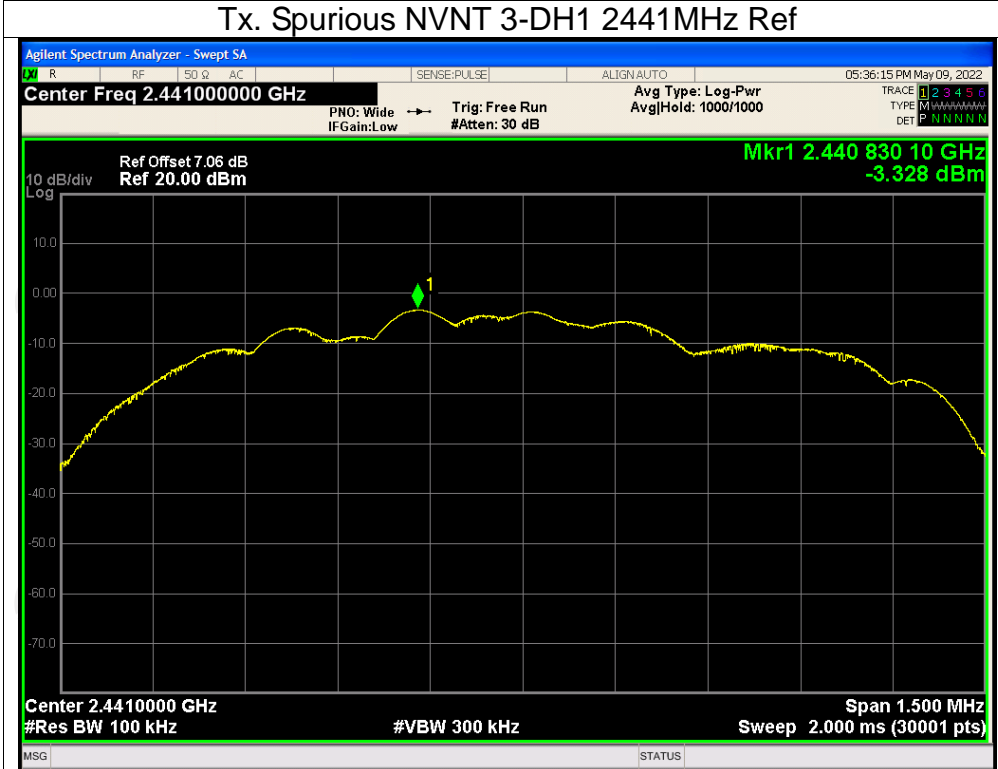

Tx. Spurious NVNT 3-DH1 2441MHz Ref

Tx. Spurious NVNT 3-DH1 2441MHz Emission

Tx. Spurious NVNT 3-DH1 2480MHz Ref

Tx. Spurious NVNT 3-DH1 2480MHz Emission

Appendix B: Photographs of Test Setup

Product: Turntable Player

Model: TR-18CD

Radiated Emission

Conducted Emission

Appendix C: Photographs of EUT
Product: Turntable Player
Model: TR-18CD
External Photos

Product: Turntable Player
Model: TR-18CD
Internal Photos

*****END OF REPORT*****