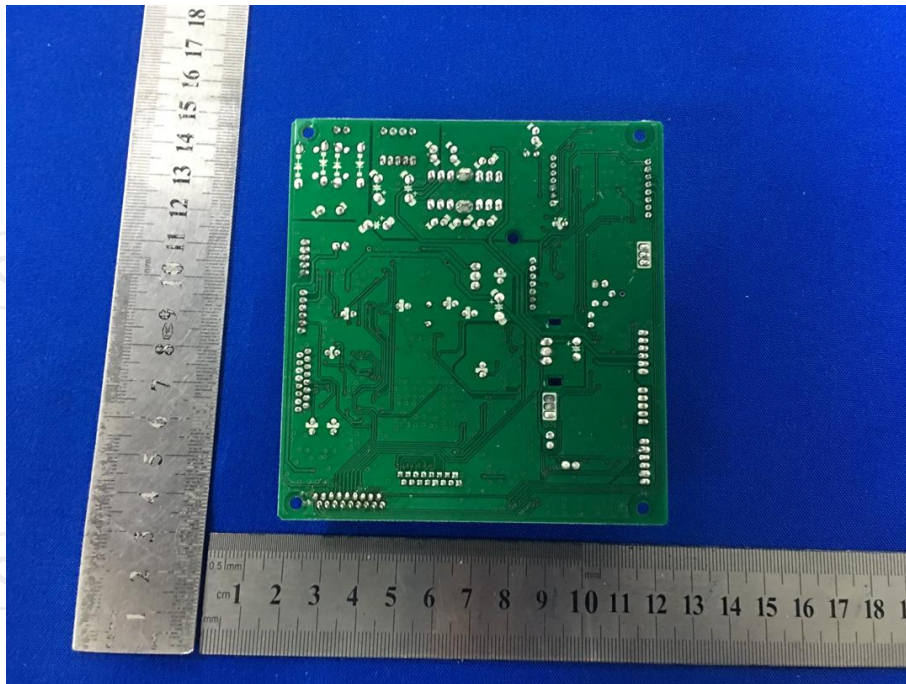

Tx. Spurious NVNT 3-DH1 2441MHz Ref

Tx. Spurious NVNT 3-DH1 2441MHz Emission

Tx. Spurious NVNT 3-DH1 2480MHz Ref

Tx. Spurious NVNT 3-DH1 2480MHz Emission

Appendix B: Photographs of Test Setup

Product: Turntable Player

Model: TR-18CD

Radiated Emission

Conducted Emission

Appendix C: Photographs of EUT
Product: Turntable Player
Model: TR-18CD
External Photos

Product: Turntable Player
Model: TR-18CD
Internal Photos

*****END OF REPORT*****