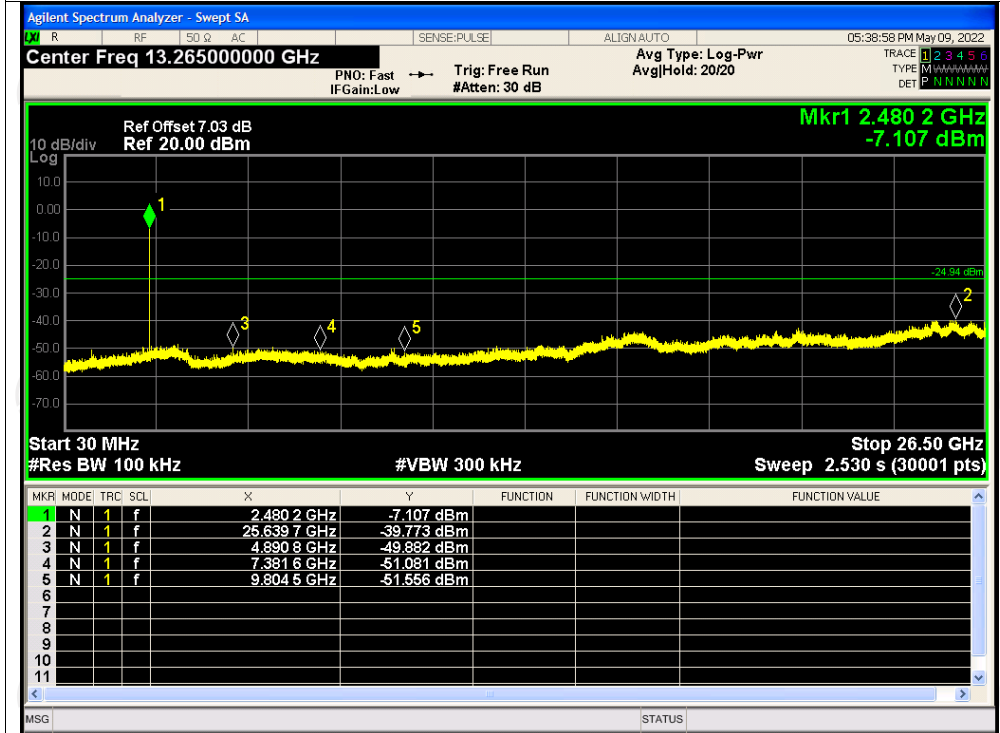

Tx. Spurious NVNT 3-DH1 2441MHz Ref

Tx. Spurious NVNT 3-DH1 2441MHz Emission

Tx. Spurious NVNT 3-DH1 2480MHz Ref

Tx. Spurious NVNT 3-DH1 2480MHz Emission

Appendix B: Photographs of Test Setup

Product: Turntable Player

Model: TR-18CD

Radiated Emission

Conducted Emission

Appendix C: Photographs of EUT
Product: Turntable Player
Model: TR-18CD
External Photos

Product: Turntable Player
Model: TR-18CD
Internal Photos

*****END OF REPORT*****