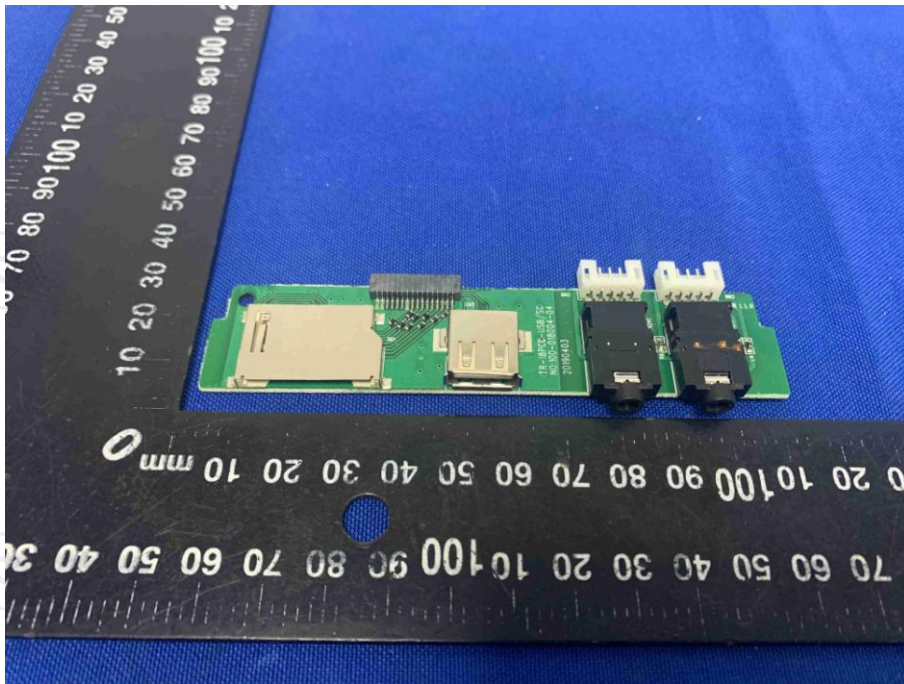

Tx. Spurious NVNT 3-DH1 2441MHz Ref

Tx. Spurious NVNT 3-DH1 2441MHz Emission

Tx. Spurious NVNT 3-DH1 2480MHz Ref

Tx. Spurious NVNT 3-DH1 2480MHz Emission

Appendix B: Photographs of Test Setup

Product: Turntable Player

Model: TR-18CD

Radiated Emission

Conducted Emission

Appendix C: Photographs of EUT
Product: Turntable Player
Model: TR-18CD
External Photos

Product: Turntable Player
Model: TR-18CD
Internal Photos

*****END OF REPORT*****