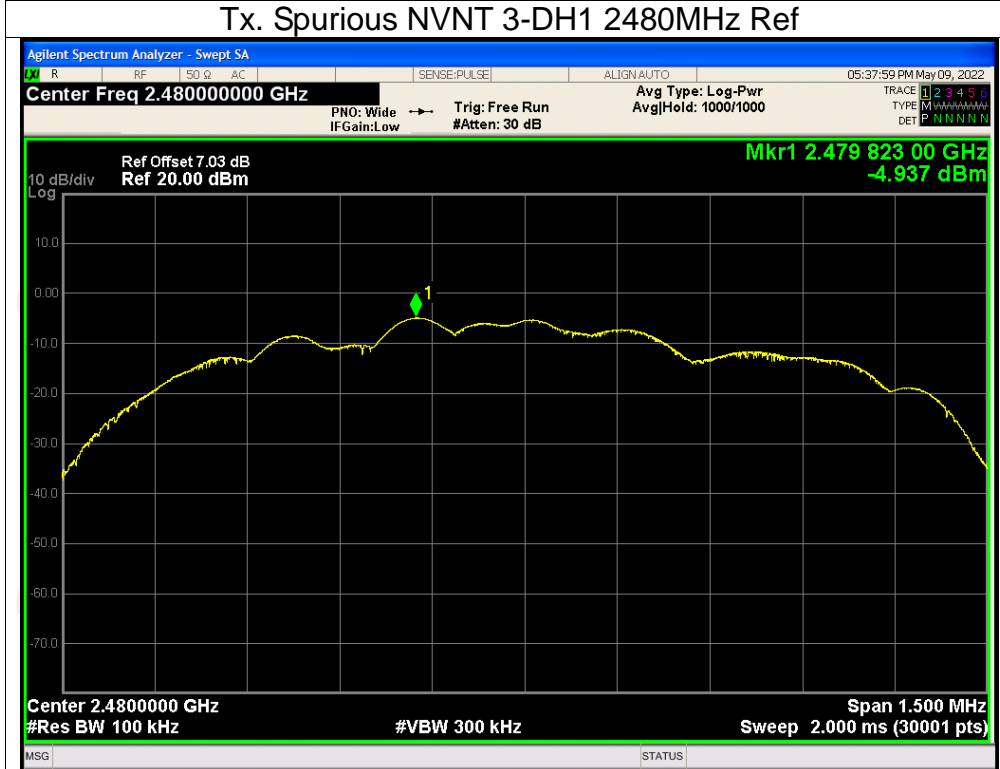

Tx. Spurious NVNT 3-DH1 2441MHz Ref

Tx. Spurious NVNT 3-DH1 2441MHz Emission

Tx. Spurious NVNT 3-DH1 2480MHz Ref

Tx. Spurious NVNT 3-DH1 2480MHz Emission

Appendix B: Photographs of Test Setup

Product: Turntable Player

Model: TR-18CD

Radiated Emission

Conducted Emission

Appendix C: Photographs of EUT
Product: Turntable Player
Model: TR-18CD
External Photos

Product: Turntable Player
Model: TR-18CD
Internal Photos

*****END OF REPORT*****