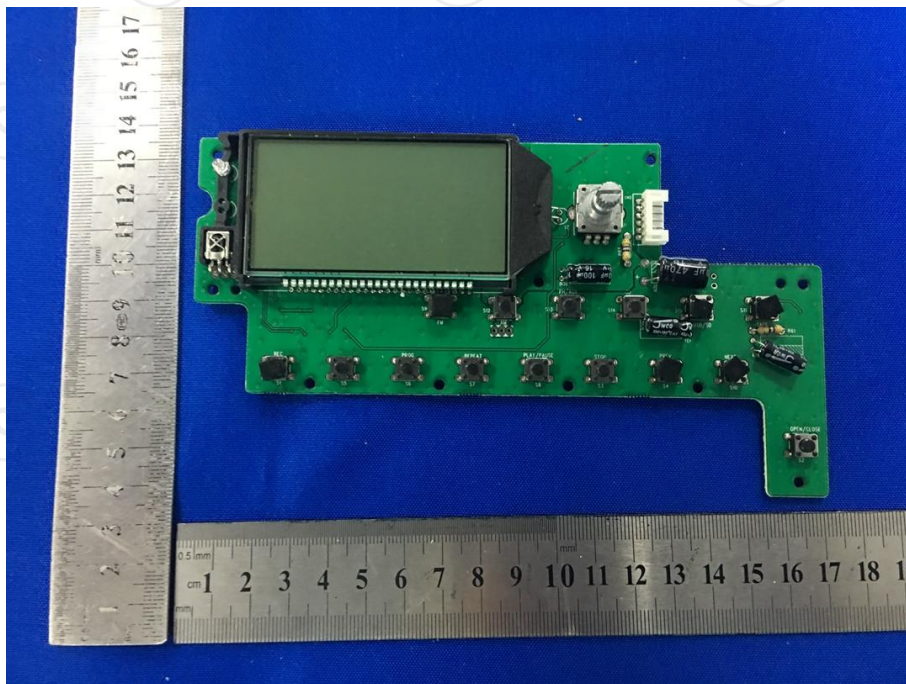

Tx. Spurious NVNT 3-DH1 2441MHz Ref

Tx. Spurious NVNT 3-DH1 2441MHz Emission

Tx. Spurious NVNT 3-DH1 2480MHz Ref

Tx. Spurious NVNT 3-DH1 2480MHz Emission

Appendix B: Photographs of Test Setup

Product: Turntable Player

Model: TR-18CD

Radiated Emission

Conducted Emission

Appendix C: Photographs of EUT
Product: Turntable Player
Model: TR-18CD
External Photos

Product: Turntable Player
Model: TR-18CD
Internal Photos

*****END OF REPORT*****