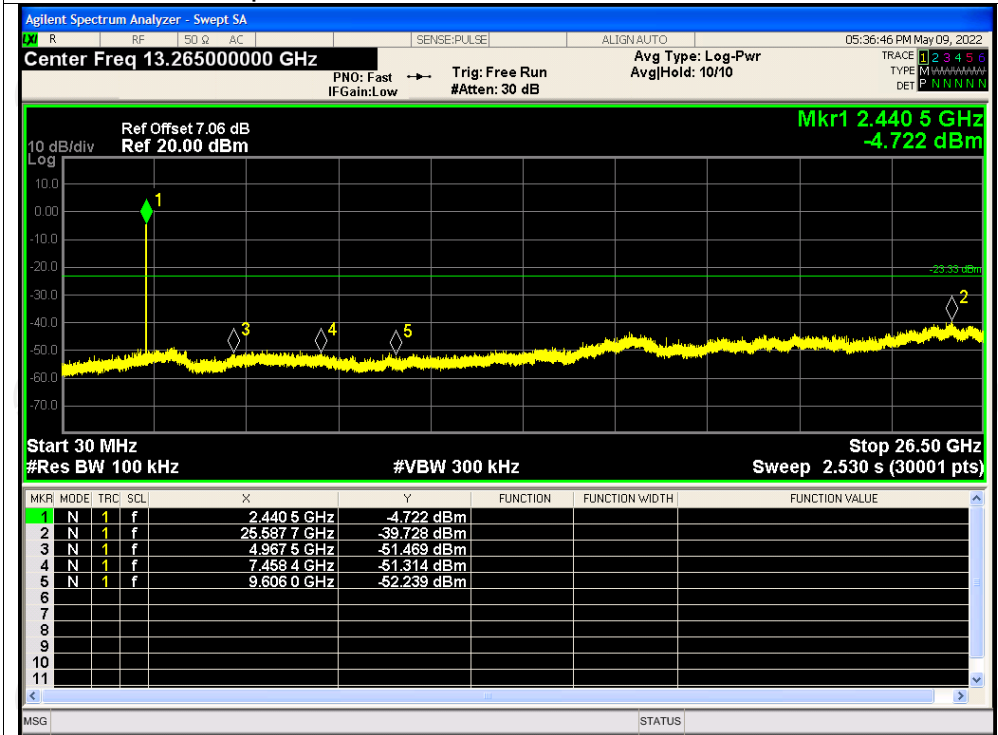

Tx. Spurious NVNT 3-DH1 2441MHz Ref

Tx. Spurious NVNT 3-DH1 2441MHz Emission

Tx. Spurious NVNT 3-DH1 2480MHz Ref

Tx. Spurious NVNT 3-DH1 2480MHz Emission

Appendix B: Photographs of Test Setup

Product: Turntable Player

Model: TR-18CD

Radiated Emission

Conducted Emission

Appendix C: Photographs of EUT
Product: Turntable Player
Model: TR-18CD
External Photos

Product: Turntable Player
Model: TR-18CD
Internal Photos

*****END OF REPORT*****