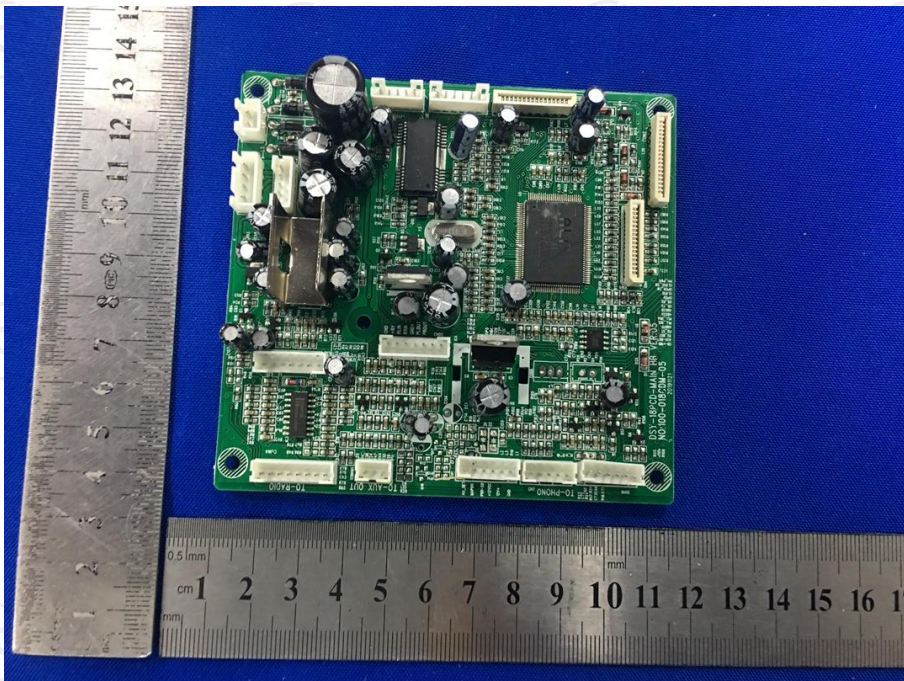

Tx. Spurious NVNT 3-DH1 2441MHz Ref

Tx. Spurious NVNT 3-DH1 2441MHz Emission

Tx. Spurious NVNT 3-DH1 2480MHz Ref

Tx. Spurious NVNT 3-DH1 2480MHz Emission

Appendix B: Photographs of Test Setup

Product: Turntable Player

Model: TR-18CD

Radiated Emission

Conducted Emission

Appendix C: Photographs of EUT
Product: Turntable Player
Model: TR-18CD
External Photos

Product: Turntable Player
Model: TR-18CD
Internal Photos

*****END OF REPORT*****