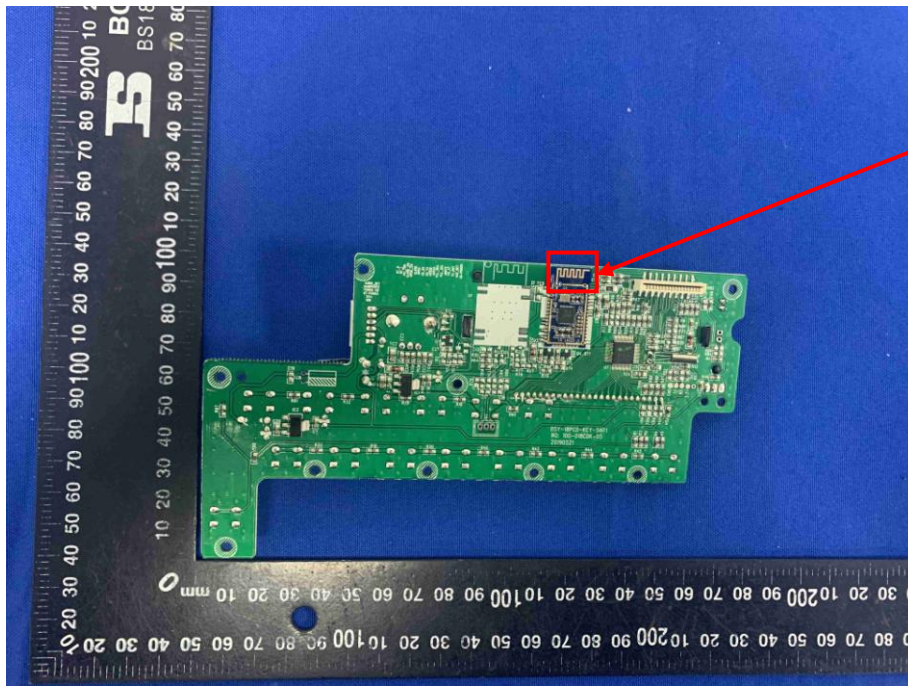

Appendix C: Photographs of EUT

Product: Turntable Player

Model: TR-18CD

Internal Photos

Antenna