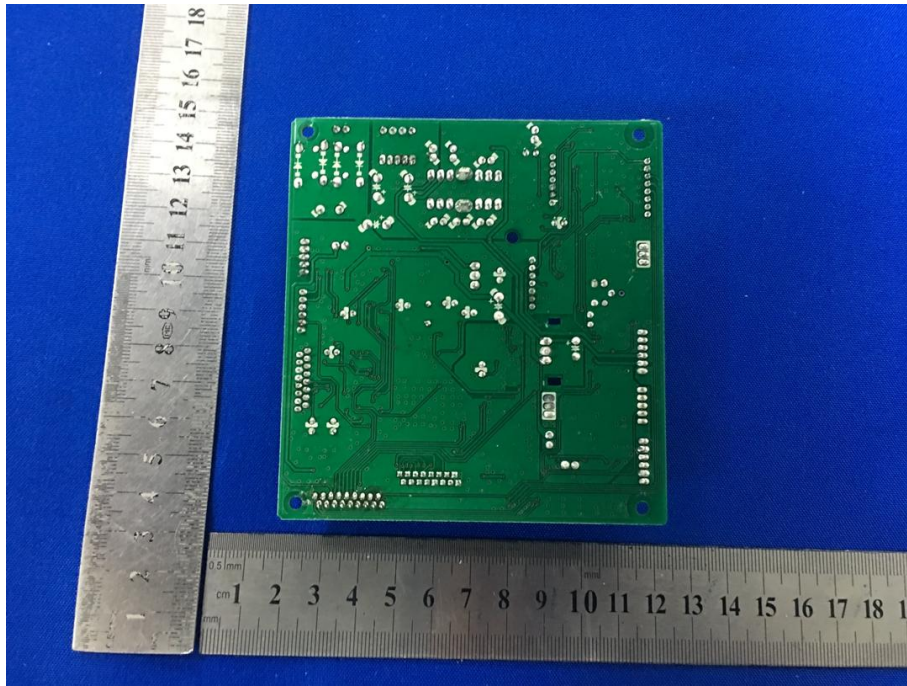

Appendix C: Photographs of EUT

Product: Turntable Player

Model: TR-18CD

Internal Photos

Antenna