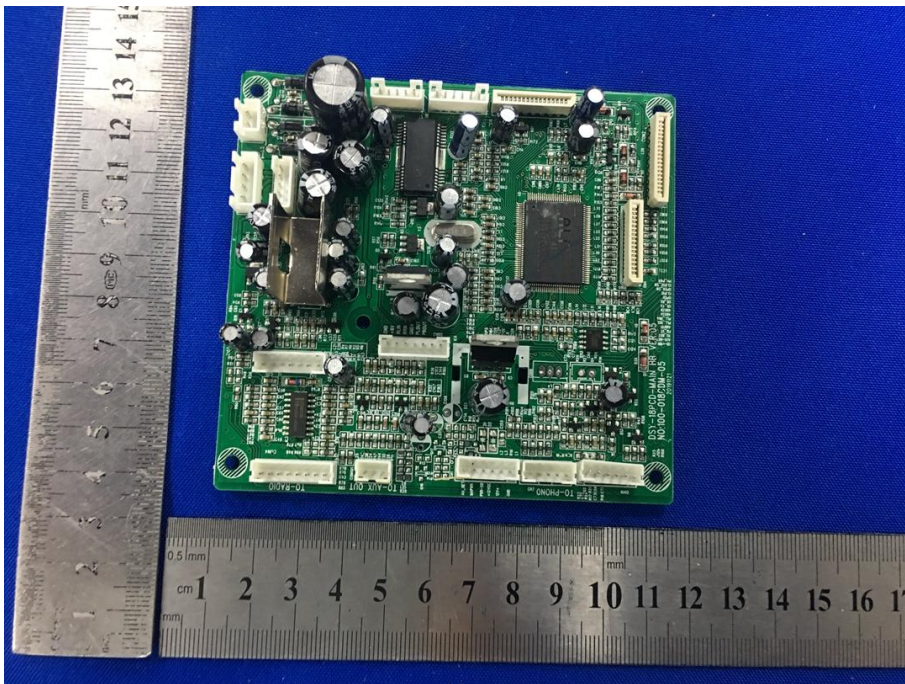

Appendix C: Photographs of EUT

Product: Turntable Player

Model: TR-18CD

Internal Photos

Antenna