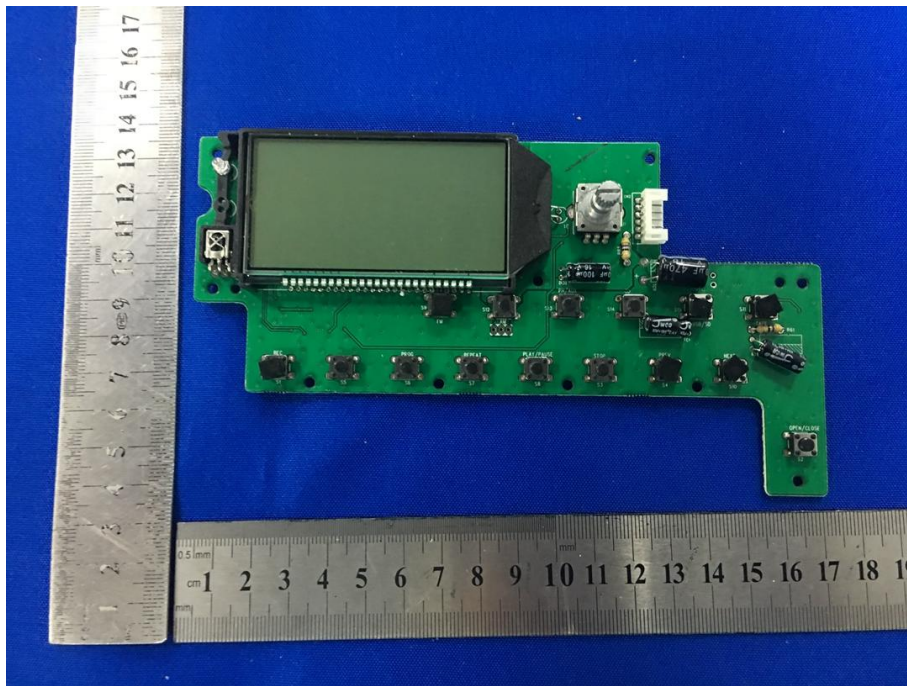

Appendix C: Photographs of EUT

Product: Turntable Player

Model: TR-18CD

Internal Photos

Antenna