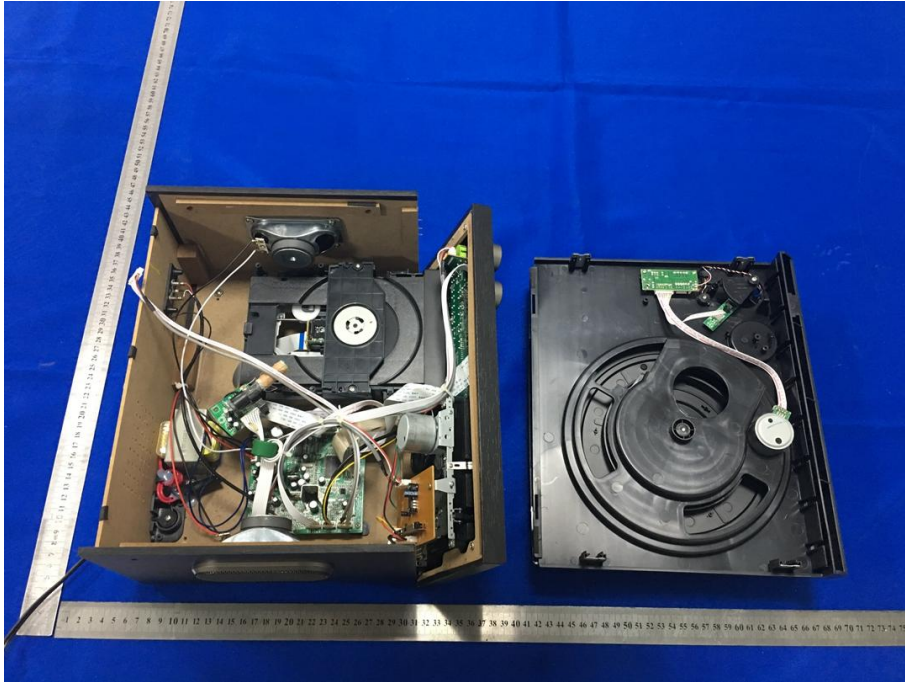

Appendix C: Photographs of EUT

Product: Turntable Player

Model: TR-18CD

Internal Photos

Antenna