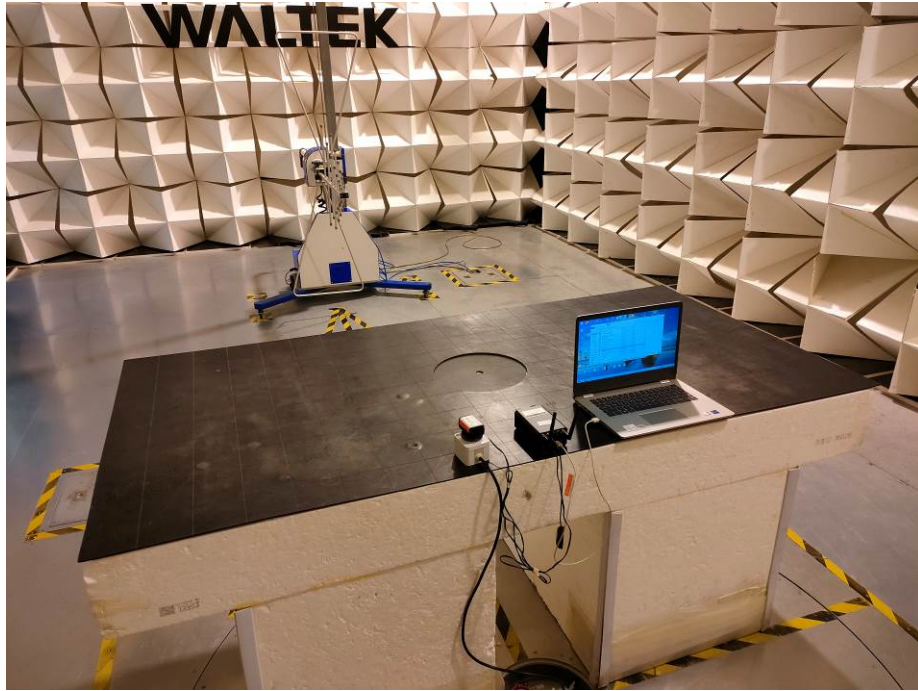

Appendix-E120-FCWP-Photos

1. Test Setup photos Model E120-FCWP FCC ID: 2A6J9E120-FCWP

1.1 Photograph – Conducted Emission Test Setup

For Conducted Emission Test Site 1#

1.2 Photograph – Radiated Emissions

For 9kHz-30MHz Test Site 2#

Appendix-E120-FCWP-Photos

For 30MHz-1000MHz Test Site 2#

For Above 1GHz Test Site 1#