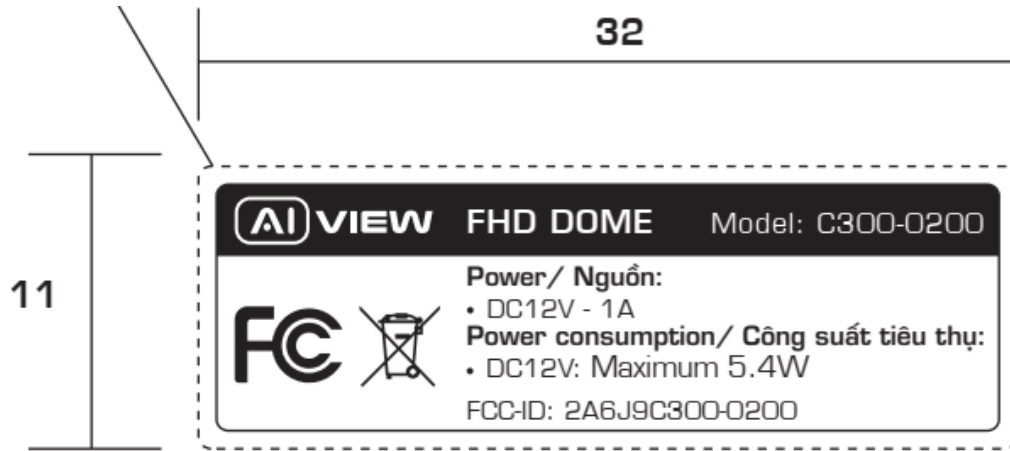

Label sample and location

The unit of length is mm